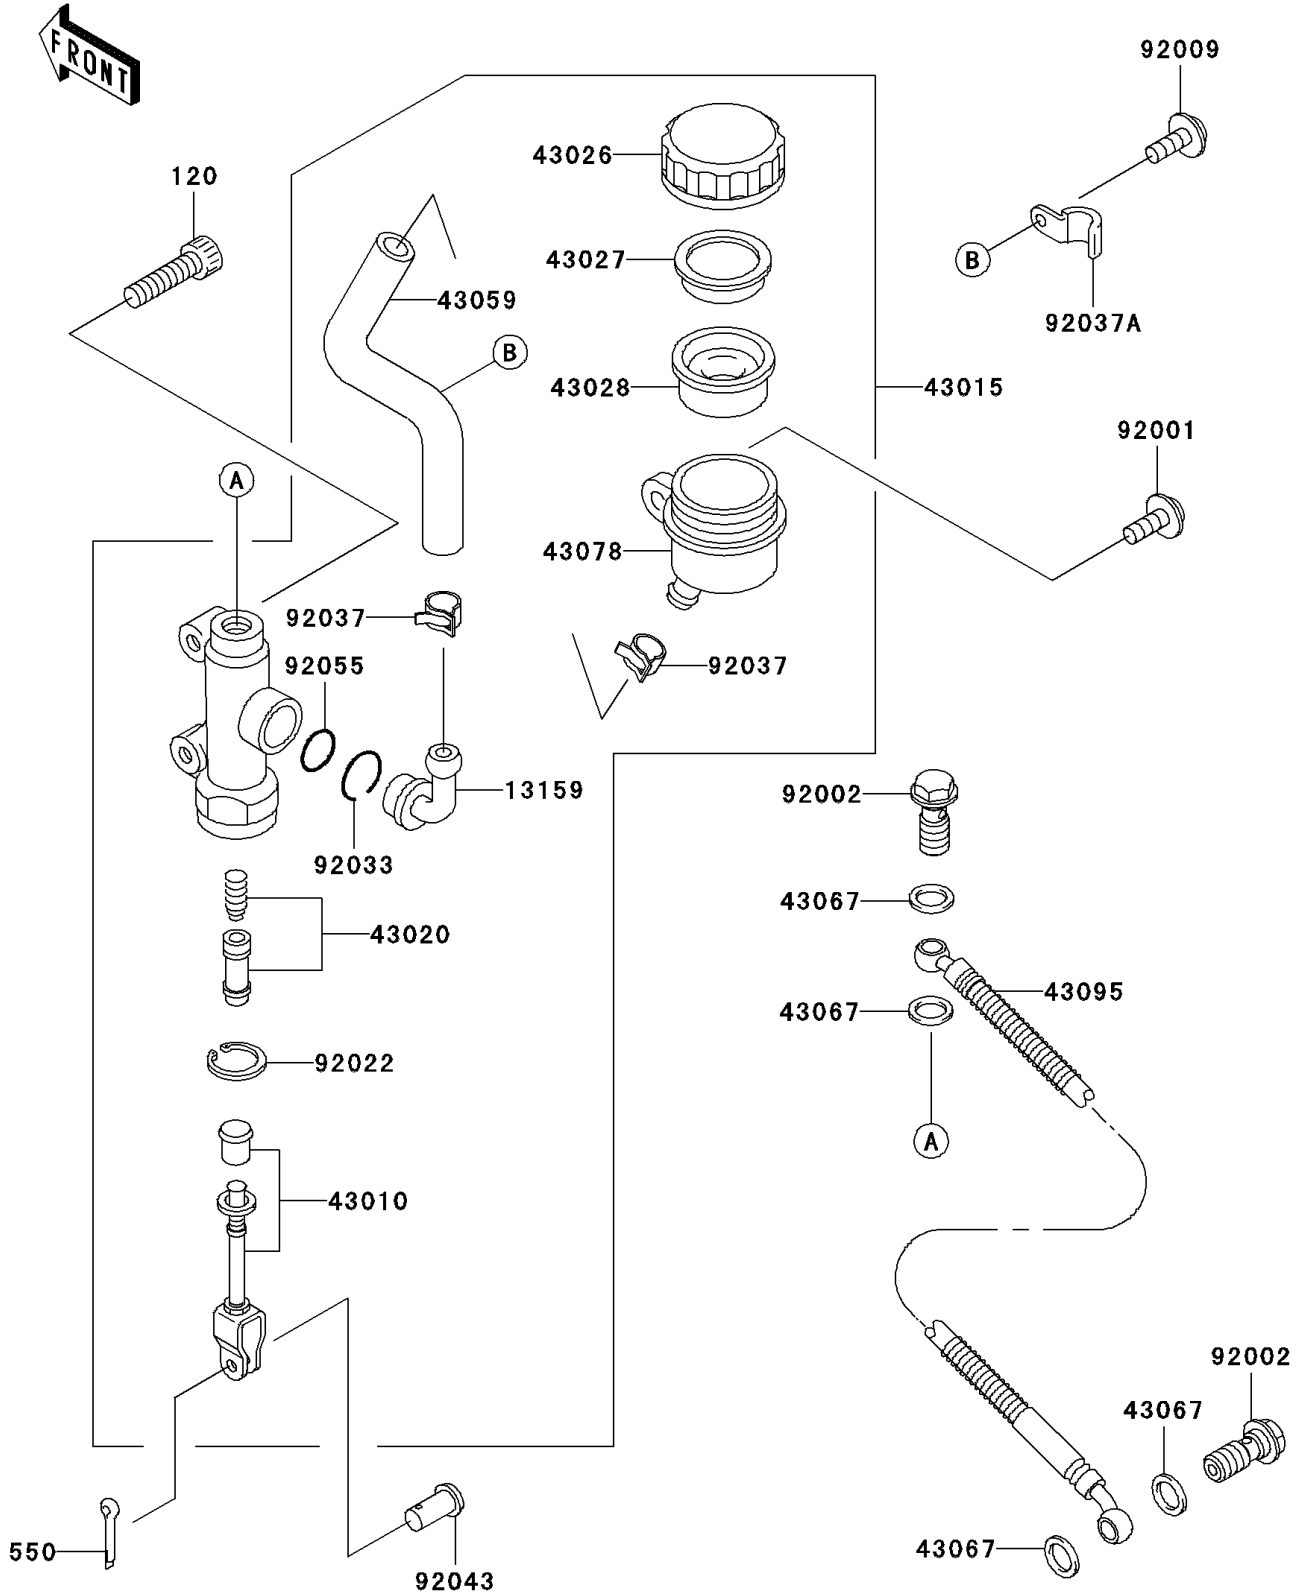

2005 Concours PARTS DIAGRAM

Rear Master Cylinder

F2293

2005 Concours PARTS LIST

Rear Master Cylinder

ITEM NAME	PART NUMBER	QUANTITY
BOLT-SOCKET,8X30 (Ref # 120)	120P0830	2
PIN-COTTER,2.0X15 (Ref # 550)	550D2015	1
CONNECTOR,RR MASTER CYLINDER (Ref # 13159)	13159-1052	1
ROD-ASSY-BRAKE (Ref # 43010)	43010-1066	1
CYLINDER-ASSY-MASTER,RR (Ref # 43015)	43015-1359	1
PISTON-COMP-BRAKE,RR (Ref # 43020)	43020-1067	1
CAP-BRAKE (Ref # 43026)	43026-1051	1
PLATE-DIAPHRAGM (Ref # 43027)	43027-1051	1
DIAPHRAGM,MASTER CYLINDER (Ref # 43028)	43028-1057	1
HOSE-BRAKE,RR MASTER CYLINDER (Ref # 43059)	43059-1374	1
WASHER,10.5X15X1.5 (Ref # 43067)	43067-001	4
RESERVOIR,RR MASTER CYLINDER (Ref # 43078)	43078-1165	1
HOSE-BRAKE,RR (Ref # 43095)	43095-1391	1
BOLT,W/P,6X16 (Ref # 92001)	92001-1860	1
BOLT,OIL,L=23 (Ref # 92002)	92002-1888	2
SCREW,6X8 (Ref # 92009)	92009-1294	1
WASHER,CIRCRIP (Ref # 92022)	92022-1601	1
RING-SNAP,20.5MM (Ref # 92033)	92033-1186	1
CLAMP,BRAKE HOSE (Ref # 92037)	92037-1547	2
CLAMP,HOSE (Ref # 92037A)	92037-1807	1
PIN,8MM (Ref # 92043)	92043-1303	1
RING-O,MASTER CYLINDER (Ref # 92055)	92055-1251	1