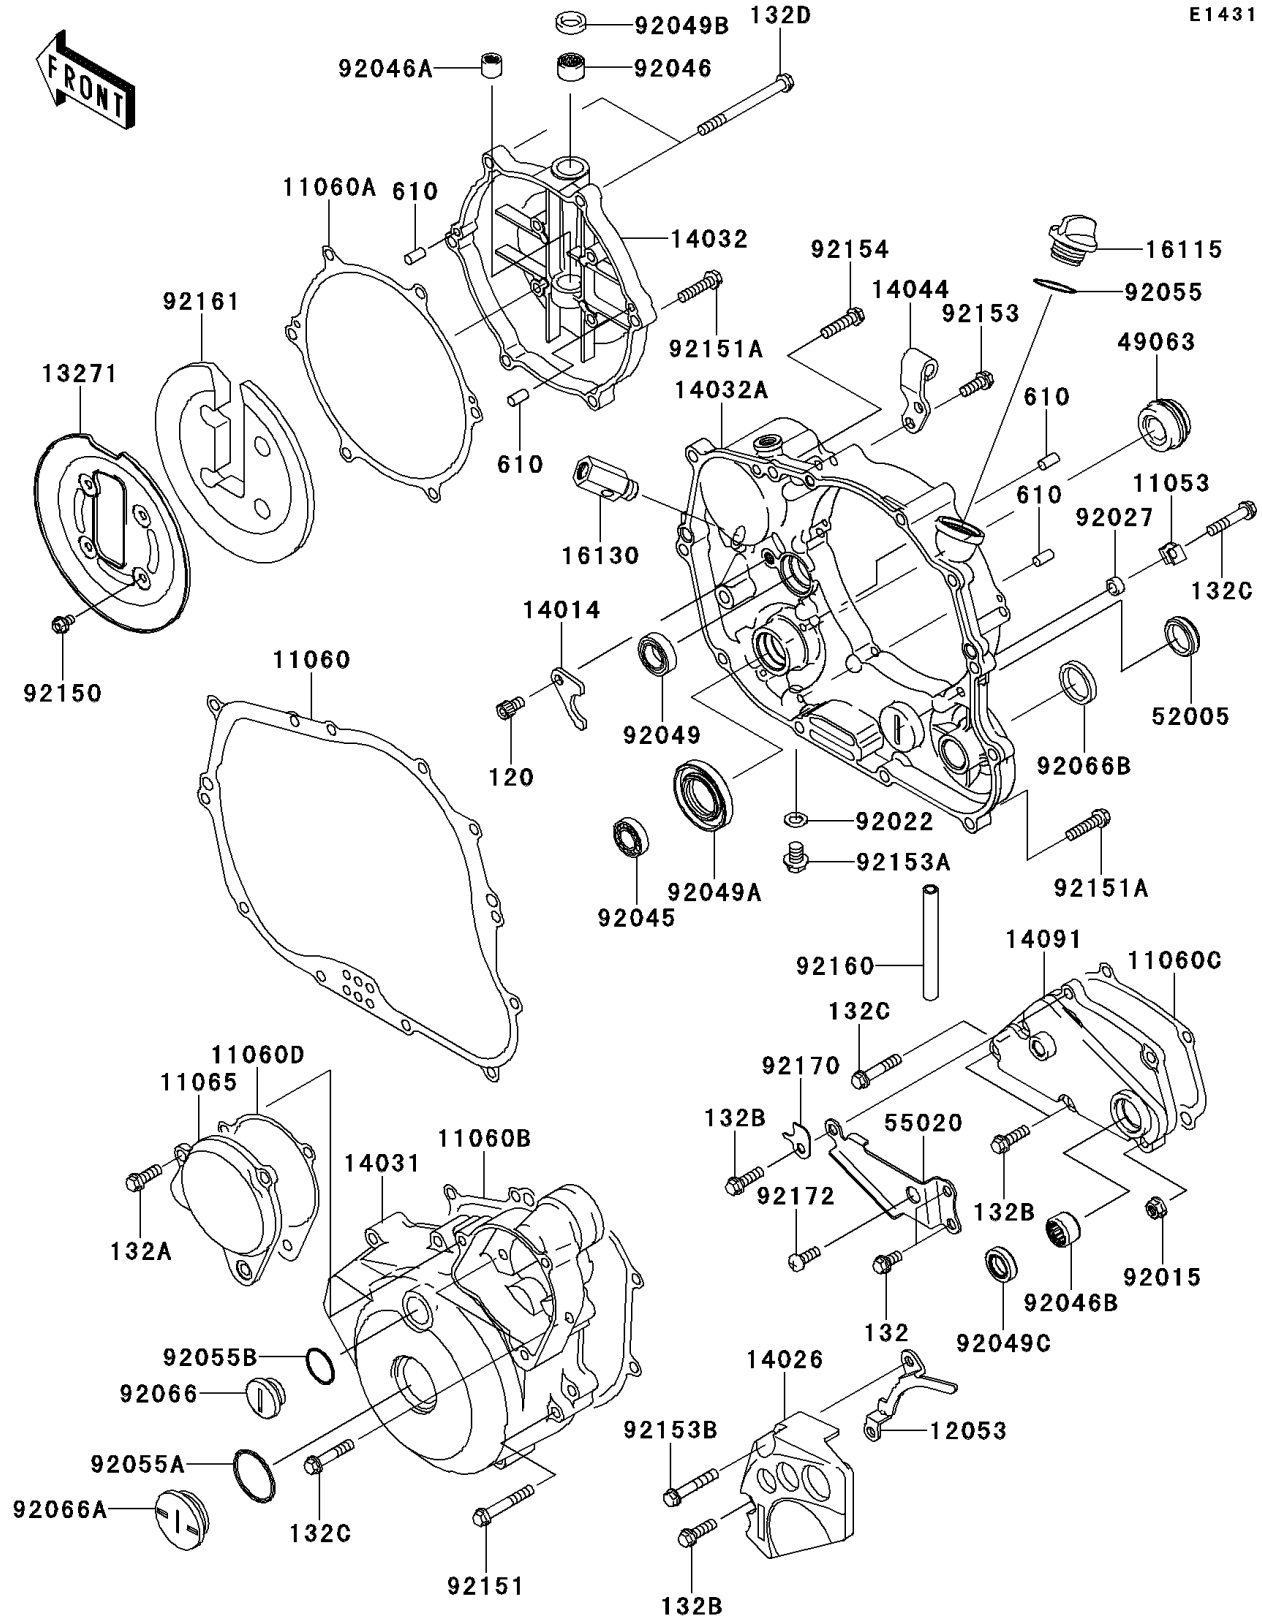

2009 KLX® 250S PARTS DIAGRAM

Engine Cover(s)

E1431

2009 KLX®250S PARTS LIST

Engine Cover(s)

ITEM NAME	PART NUMBER	QUANTITY
-----------	-------------	----------