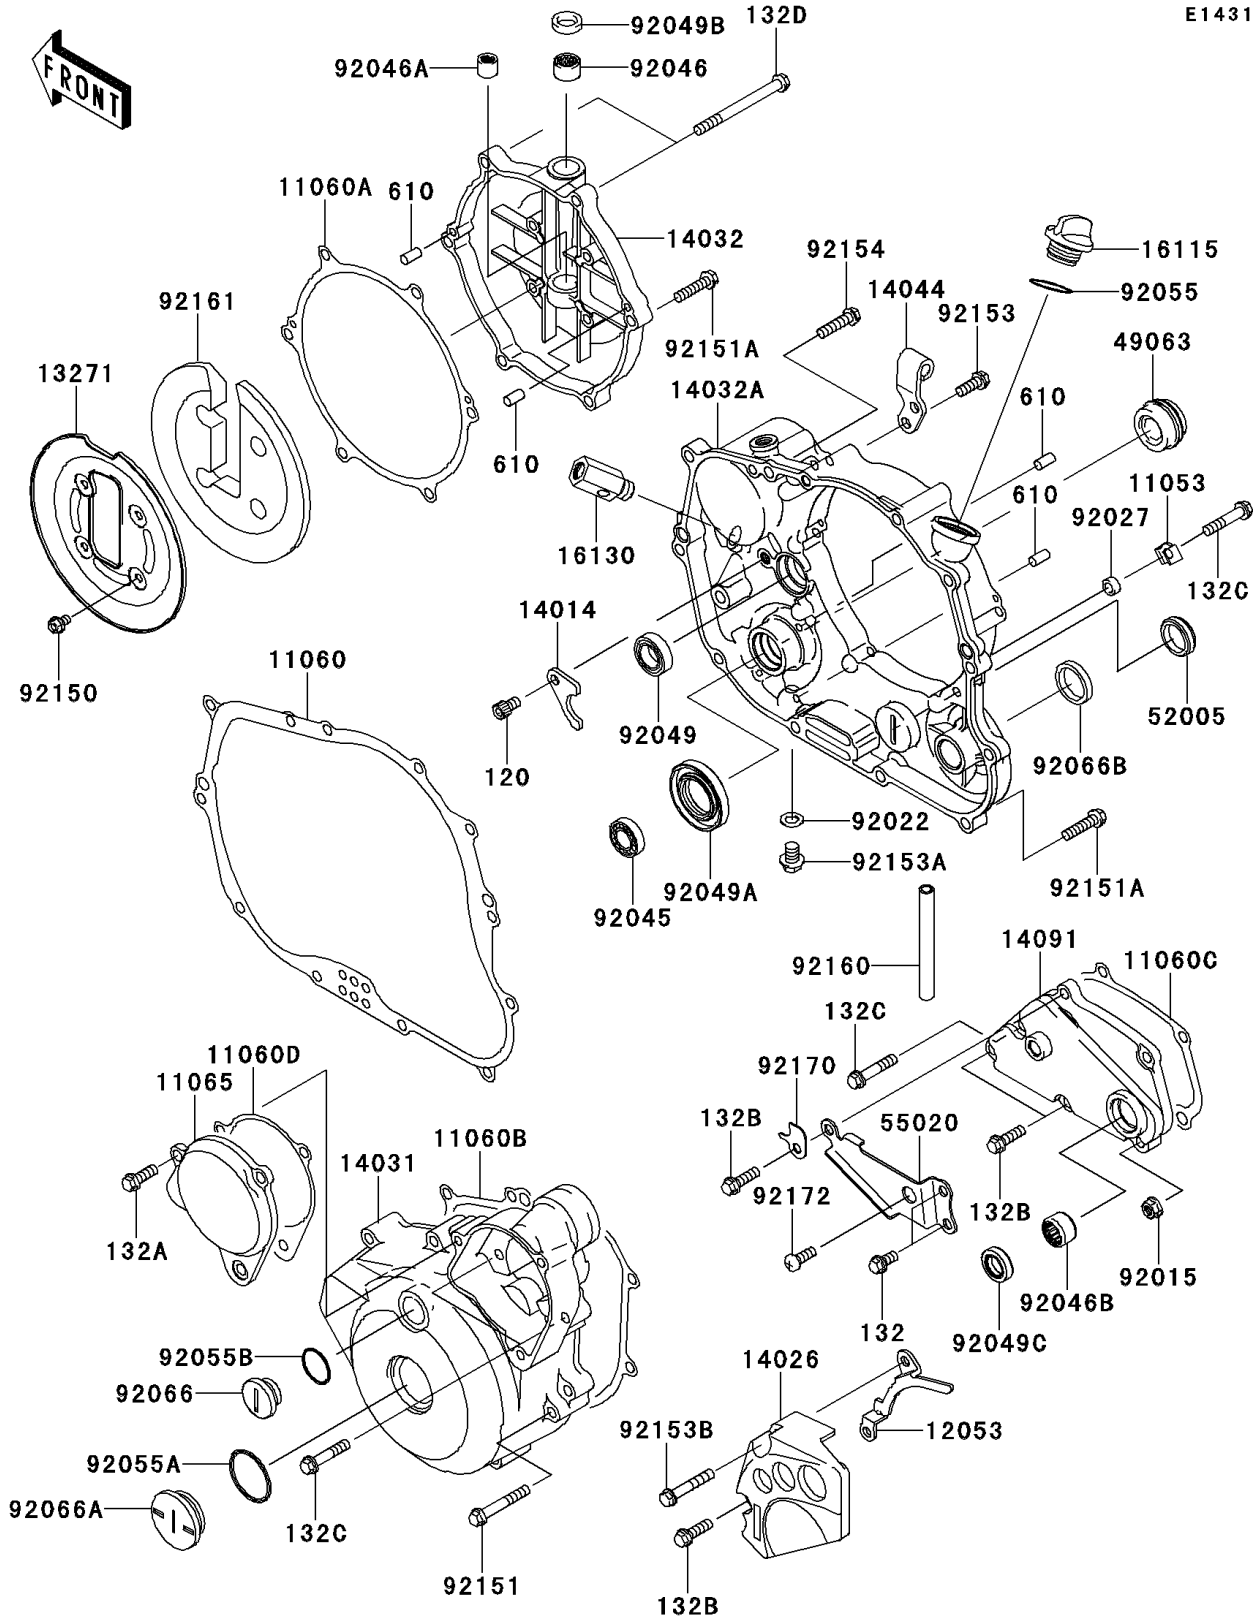

2011 KLX250S (Canada Only) PARTS DIAGRAM

Engine Cover(s)

E1431

2011 KLX250S (Canada Only) PARTS LIST

Engine Cover(s)

ITEM NAME	PART NUMBER	QUANTITY
BRACKET (Ref # 11053)	11053-1656	1
GASKET,CLUTCH COVER INNER (Ref # 11060)	11060-1324	1
GASKET,CLUTCH COVER OUTER (Ref # 11060A)	11060-1325	1
GASKET,GENERATOR COVER (Ref # 11060B)	11060-1326	1
GASKET,TRANSMISSION COVER (Ref # 11060C)	11060-1327	1
GASKET,CAP (Ref # 11060D)	11060-1641	1
CAP,GENERATOR COVER (Ref # 11065)	11065-0274	1
GUIDE-CHAIN (Ref # 12053)	12053-1337	1
PLATE (Ref # 13271)	13271-1567	1
PLATE-POSITION (Ref # 14014)	14014-1062	1
COVER-CHAIN (Ref # 14026)	14026-0027	1
COVER-GENERATOR (Ref # 14031)	14031-0110	1
COVER-CLUTCH (Ref # 14032)	14032-0004	1
COVER-CLUTCH,INNER (Ref # 14032A)	14032-0005	1
HOLDER-CABLE (Ref # 14044)	14044-1078	1
COVER (Ref # 14091)	14091-0019	1
CAP-OIL FILLER (Ref # 16115)	16115-1053	1
VALVE-ASSY-RELIEF (Ref # 16130)	16130-1001	1
SEAL-MECHANICAL,WATER (Ref # 49063)	49063-1055	1
GAUGE,OIL LEVEL (Ref # 52005)	52005-1009	1
GUARD,TRANSMISSION COVER (Ref # 55020)	55020-1460	1
NUT,FLANGED,6MM (Ref # 92015)	92015-1367	1
WASHER,8.2X14X1.0 (Ref # 92022)	92022-1488	1
COLLAR,6.5X10.5X4.5 (Ref # 92027)	92027-1885	1
BEARING-BALL,6901 (Ref # 92045)	92045-1246	1
BEARING-NEEDLE,HK1210FM (Ref # 92046)	92046-0034	1
BEARING-NEEDLE (Ref # 92046A)	92046-0042	1
BEARING-NEEDLE,HK1312 (Ref # 92046B)	92046-1148	1
SEAL-OIL (Ref # 92049)	92049-1191	1