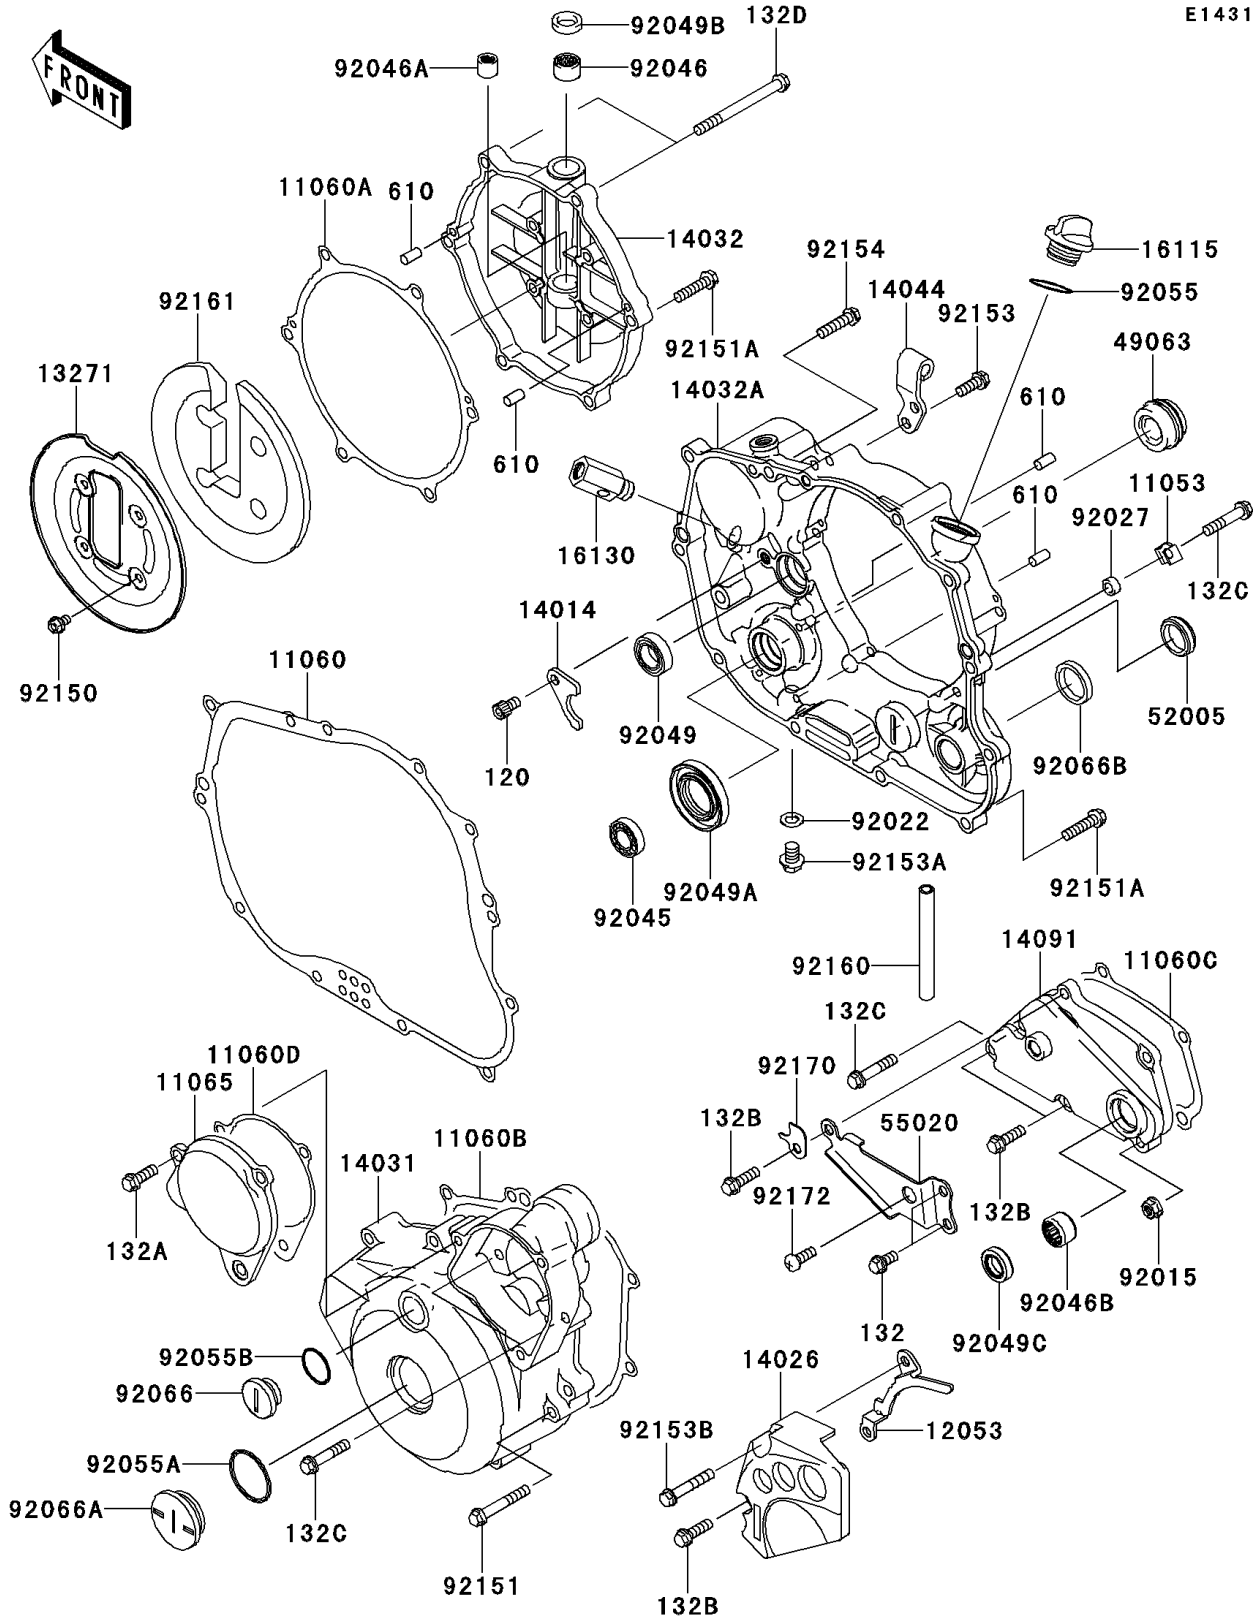

# 2013 KLX® 250S PARTS DIAGRAM

Engine Cover(s)

E1431

# 2013 KLX® 250S PARTS LIST

Engine Cover(s)

ITEM NAME	PART NUMBER	QUANTITY
-----------	-------------	----------