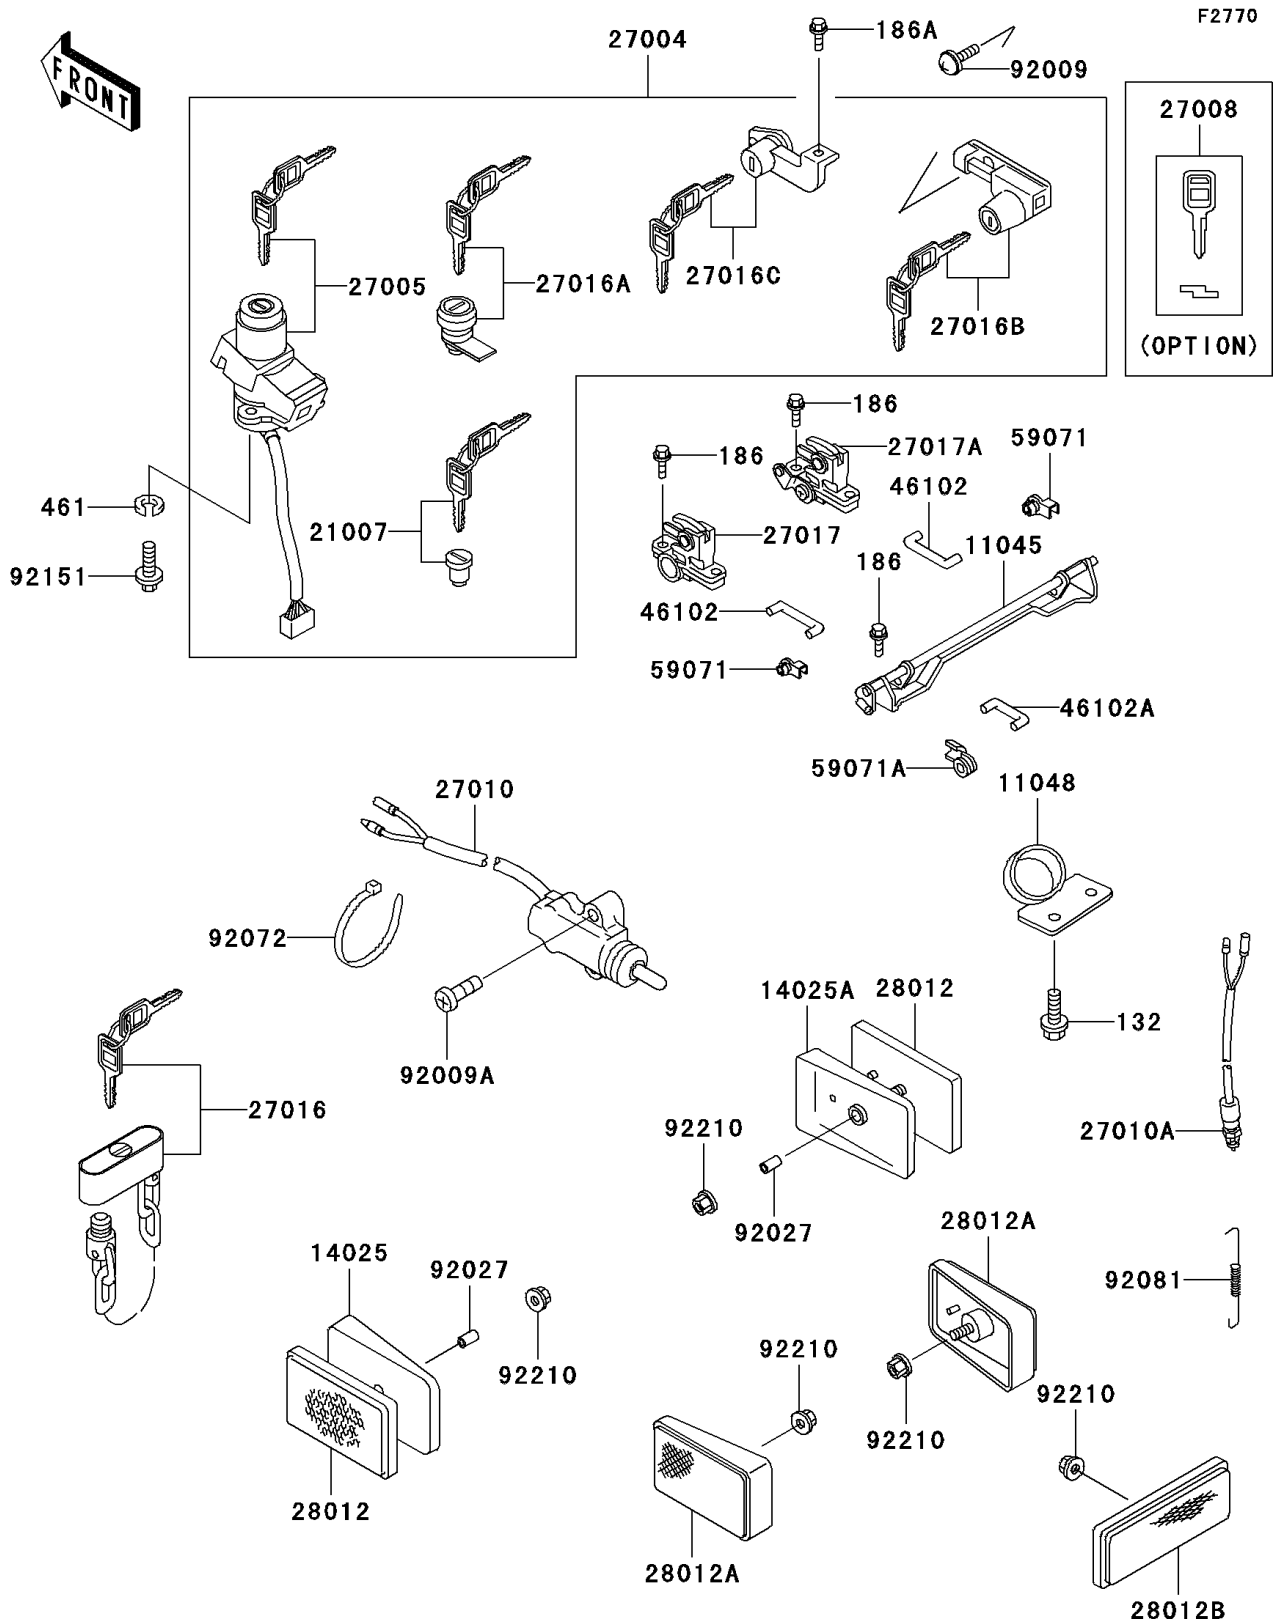

2005 Concours PARTS DIAGRAM

Ignition Switch/Locks/Reflectors

2005 Concours PARTS LIST

Ignition Switch/Locks/Reflectors

ITEM NAME	PART NUMBER	QUANTITY
BOLT-FLANGED-SMALL (Ref # 132)	132J0612	2
BOLT-UPSET-WP (Ref # 186)	186C0614	4
BOLT-UPSET-WP (Ref # 186A)	186C0616	1
WASHER-SPRING (Ref # 461)	461L0600	2
BRACKET,SEAT LOCK (Ref # 11045)	11045-1544	1
BRACKET,IGNITION GUARD (Ref # 11048)	11048-1451	1
COVER,REFLECTOR,FR (Ref # 14025)	14025-1886	1
COVER,REFLECTOR,FR (Ref # 14025A)	14025-1887	1
ROTOR,LOCK,TANK CAP (Ref # 21007)	21007-5037	1
SWITCH-ASSY (Ref # 27004)	27004-5474	1
SWITCH-ASSY-IGNITION (Ref # 27005)	27005-5101	1
KEY-LOCK,BLANK (Ref # 27008)	27008-1173	1
SWITCH,SIDE STAND (Ref # 27010)	27010-1220	1
SWITCH,REAR BRAKE (Ref # 27010A)	27010-1474	1
LOCK-ASSY,WHEEL (Ref # 27016)	27016-1051	1
LOCK-ASSY,TOOL BOX (Ref # 27016A)	27016-5204	2
LOCK-ASSY,HELMET (Ref # 27016B)	27016-5211	2
LOCK-ASSY,SEAT (Ref # 27016C)	27016-5221	1
LOCK,SEAT,LH (Ref # 27017)	27017-1112	1
LOCK,SEAT,RH (Ref # 27017A)	27017-1113	1
REFLECTOR-REFLEX,FR (Ref # 28012)	28012-1052	2
REFLECTOR-REFLEX,RR (Ref # 28012A)	28012-1056	2
REFLECTOR-REFLEX (Ref # 28012B)	28012-1088	1
ROD,SEAT LOCK,FR (Ref # 46102)	46102-1187	2
ROD,SEAT LOCK,RR (Ref # 46102A)	46102-1188	1
JOINT (Ref # 59071)	59071-1103	4
JOINT (Ref # 59071A)	59071-1125	1
SCREW,5X12 (Ref # 92009)	92009-1401	2
SCREW,5X20 (Ref # 92009A)	92009-1459	2

2005 Concours PARTS LIST

Ignition Switch/Locks/Reflectors

ITEM NAME	PART NUMBER	QUANTITY
COLLAR,5X8X14.5 (Ref # 92027)	92027-1789	2
BAND,L=202 (Ref # 92072)	92072-1195	1
SPRING,BRAKE LAMP SWITCH (Ref # 92081)	92081-1990	1
BOLT,TORX,6X16 (Ref # 92151)	92151-1911	2
NUT,FLANGED,5MM (Ref # 92210)	92210-0007	5