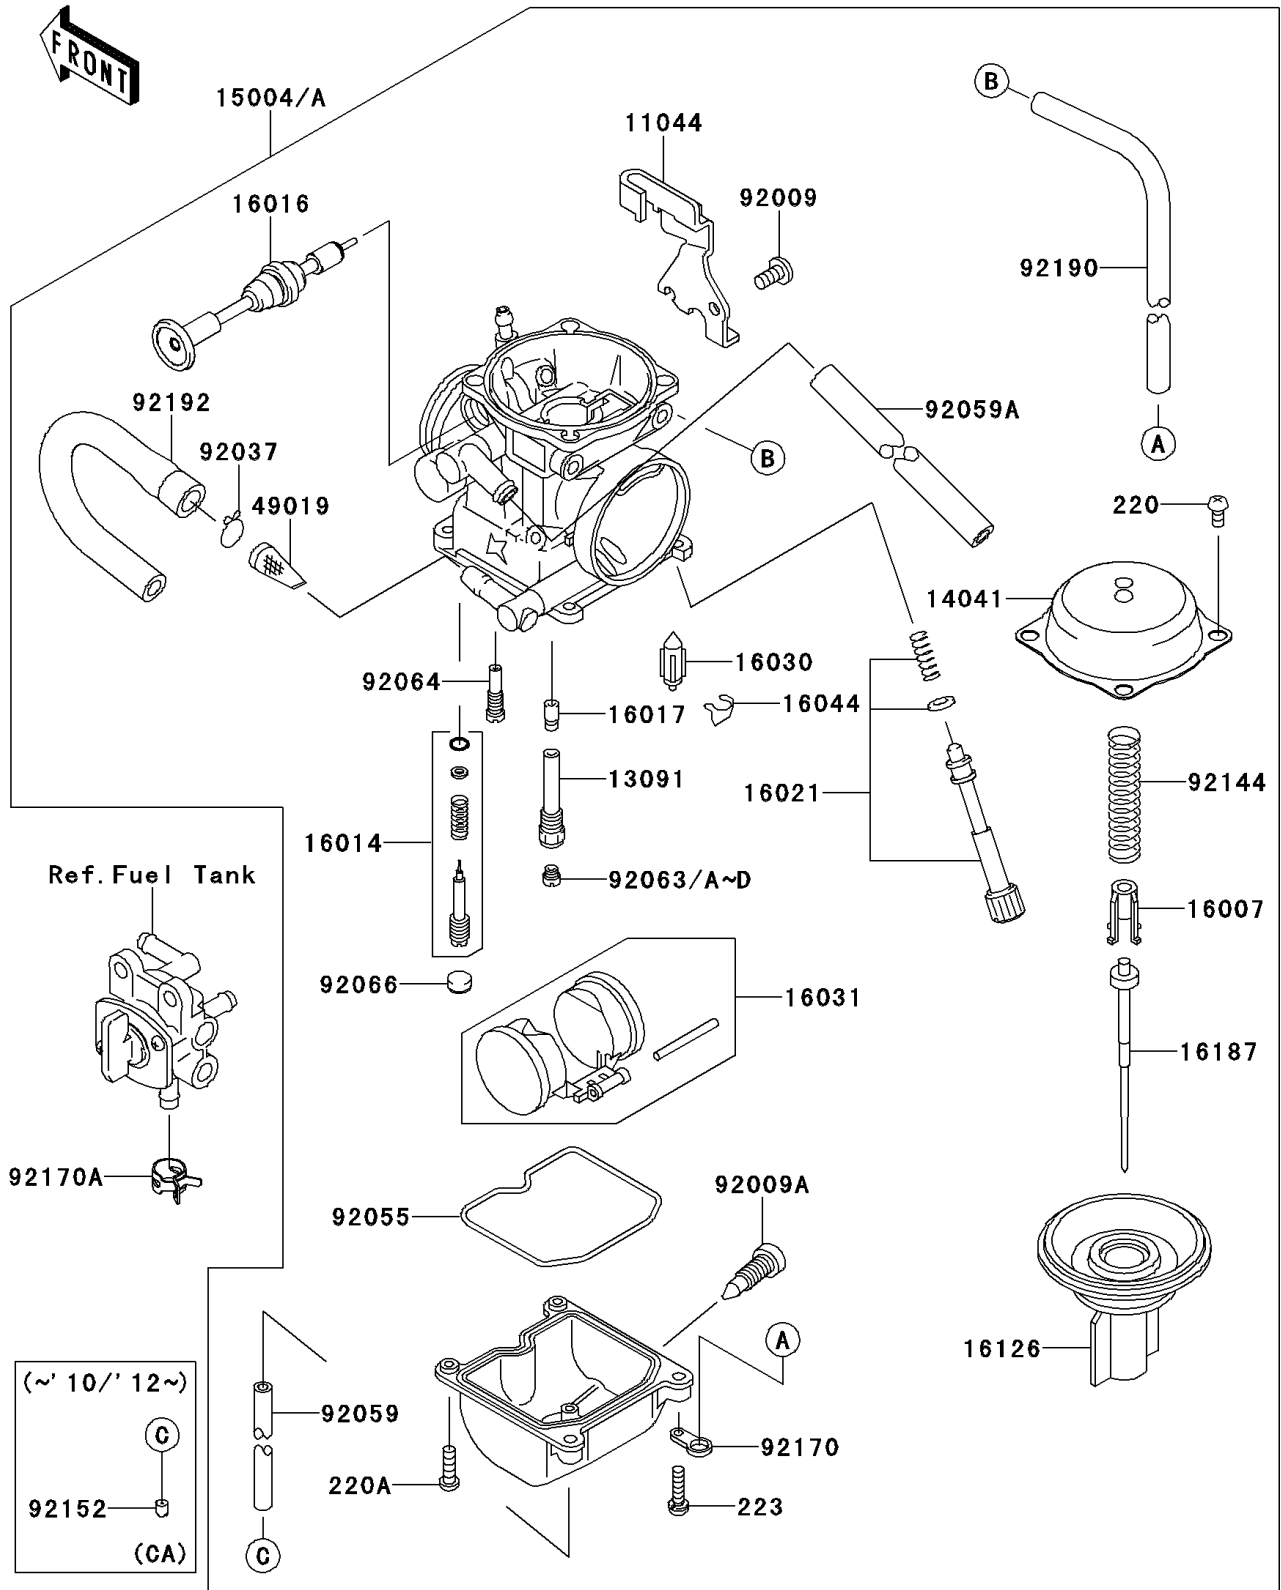

2009 KLX® 250S PARTS DIAGRAM

Carburetor

E1611

2009 KLX® 250S PARTS LIST

Carburetor

ITEM NAME	PART NUMBER	QUANTITY
BRACKET,THROTTLE CABLE (Ref # 11044)	11044-1353	1
HOLDER,NEEDLE JET (Ref # 13091)	13091-1332	1
COVER-COMP,MIXING,INSIDE (Ref # 14041)	14041-1061	1
SEAT-SPRING,VALVE (Ref # 16007)	16007-1117	1
SCREW-PILOT AIR (Ref # 16014)	16014-1081	1
PLUNGER,STARTER (Ref # 16016)	16016-0013	1
JET-NEEDLE (Ref # 16017)	16017-1439	1
SCREW-THROTTLE STOP (Ref # 16021)	16021-1201	1
VALVE-FLOAT (Ref # 16030)	16030-1007	1
FLOAT (Ref # 16031)	16031-1077	1
CLAMP,FLOAT VALVE (Ref # 16044)	16044-007	1
VALVE,VACUUM (Ref # 16126)	16126-1339	1
NEEDLE-JET,NNLA (Ref # 16187)	16187-0284	1
FILTER-FUEL (Ref # 49019)	49019-1097	1
SCREW,5X10 (Ref # 92009)	92009-1365	1
SCREW,DRAIN,6X0.75 (Ref # 92009A)	92009-1551	1
CLAMP,FUEL TUBE (Ref # 92037)	92037-1075	1
RING-O,FLOAT CHAMBER (Ref # 92055)	92055-1222	1
TUBE,3.5X6.5X330 (Ref # 92059)	92059-1110	1
TUBE,6.5X9.5X350 (Ref # 92059A)	92059-1237	1
JET-MAIN,#118 (Ref # 92063)	92063-1071	1
JET-MAIN,#120 (Ref # 92063A)	92063-1072	1
JET-MAIN,#122 (Ref # 92063B)	92063-1073	1
JET-MAIN,#112 (Ref # 92063C)	92063-1117	1
JET-MAIN,#115 (Ref # 92063D)	92063-1118	1
JET-PILOT,#35 (Ref # 92064)	92064-1209	1
PLUG,PILOT AIR SCREW,6.9X2 (Ref # 92066)	92066-1051	1
SPRING,VACUUM VALVE (Ref # 92144)	92144-1538	1
CLAMP,TUBE (Ref # 92170)	92170-1496	1

2009 KLX® 250S PARTS LIST

Carburetor

ITEM NAME	PART NUMBER	QUANTITY
CLAMP (Ref # 92170A)	92170-1872	1
TUBE,5X8X430 (Ref # 92190)	92190-1560	1
SCREW-PAN-CROS,4X8 (Ref # 220)	220AA0408	4
SCREW-PAN-CROS,4X14 (Ref # 220A)	220AA0414	3
SCREW-PAN-WS-CROS,4X16 (Ref # 223)	223AA0416	1
TUBE,FUEL,L=150 (Ref # 92192)	92192-0742	1
CARBURETOR-ASSY,CVK34 (Ref # 15004)	15004-0023	1
CARBURETOR-ASSY,CVK34 (Ref # 15004A)	15004-0029	1
COLLAR,0.8X4.2X5.0 (Ref # 92152)	92152-0218	1