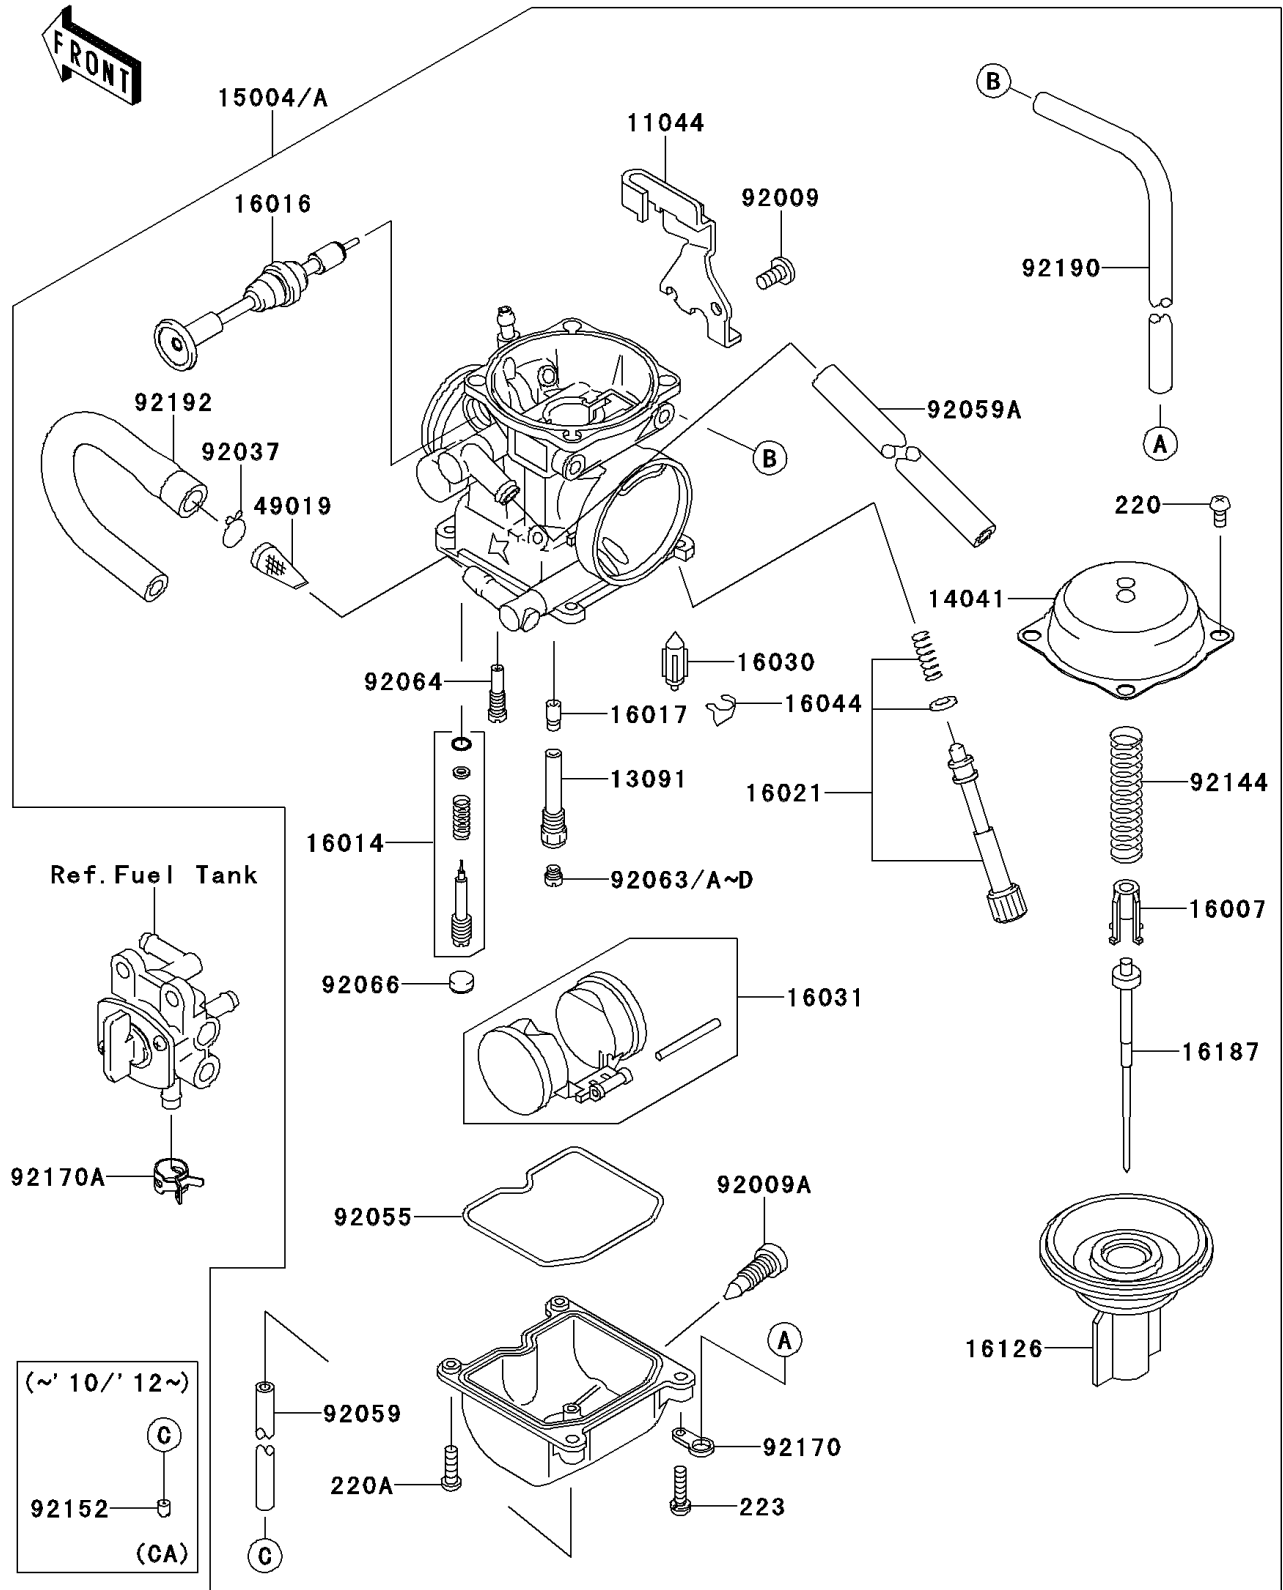

2012 KLX® 250S PARTS DIAGRAM

Carburetor

E1611