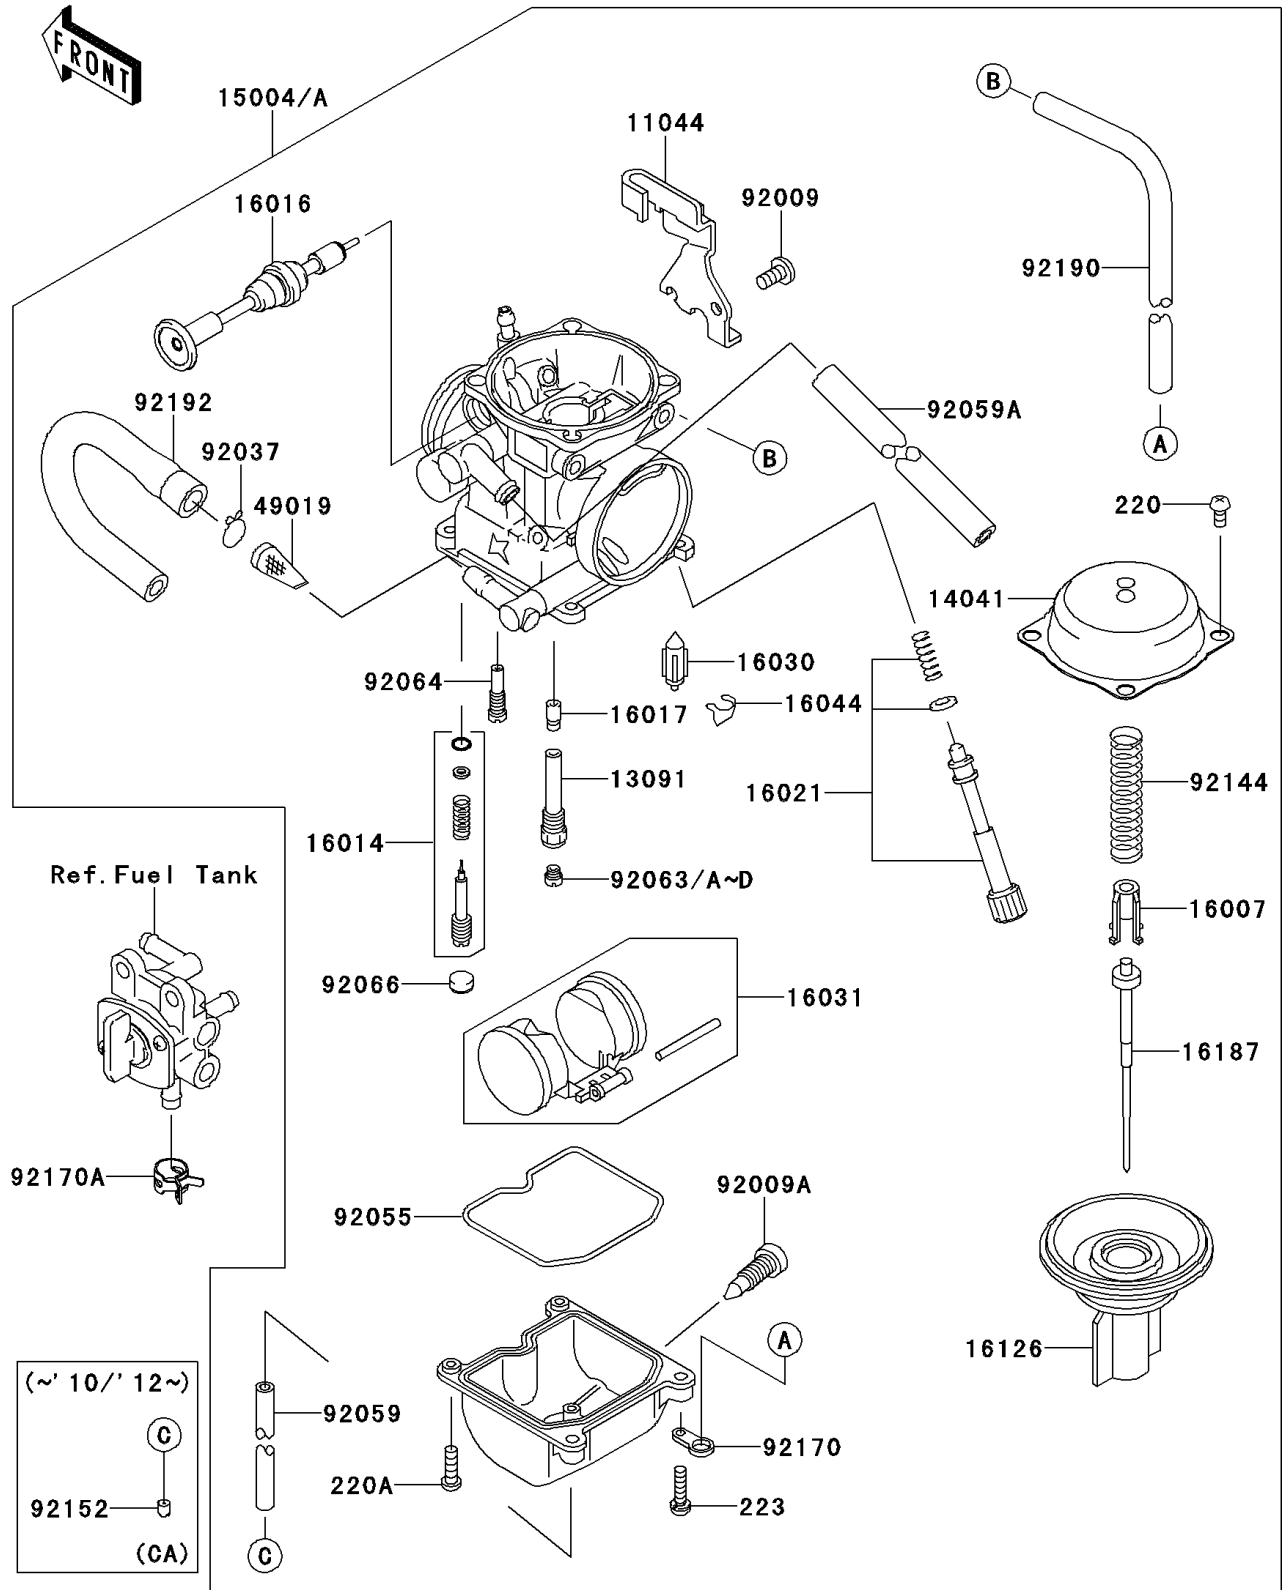

2013 KLX® 250S PARTS DIAGRAM

Carburetor

E1611

2013 KLX® 250S PARTS LIST

Carburetor

ITEM NAME	PART NUMBER	QUANTITY
BRACKET,THROTTLE CABLE (Ref # 11044)	11044-1353	1
HOLDER,NEEDLE JET (Ref # 13091)	13091-1332	1
COVER-COMP,MIXING,INSIDE (Ref # 14041)	14041-1061	1
SEAT-SPRING,VALVE (Ref # 16007)	16007-1117	1
SCREW-PILOT AIR (Ref # 16014)	16014-1081	1
PLUNGER,STARTER (Ref # 16016)	16016-0013	1
JET-NEEDLE (Ref # 16017)	16017-1439	1
SCREW-THROTTLE STOP (Ref # 16021)	16021-1201	1
VALVE-FLOAT (Ref # 16030)	16030-1007	1
FLOAT (Ref # 16031)	16031-1077	1
CLAMP,FLOAT VALVE (Ref # 16044)	16044-007	1
VALVE,VACUUM (Ref # 16126)	16126-1339	1
NEEDLE-JET,NNLA (Ref # 16187)	16187-0284	1
FILTER-FUEL (Ref # 49019)	49019-1097	1
SCREW,5X10 (Ref # 92009)	92009-1365	1
SCREW,DRAIN,6X0.75 (Ref # 92009A)	92009-1551	1
CLAMP,FUEL TUBE (Ref # 92037)	92037-1075	1
RING-O,FLOAT CHAMBER (Ref # 92055)	92055-1222	1
TUBE,3.5X6.5X330 (Ref # 92059)	92059-1110	1
TUBE,6.5X9.5X350 (Ref # 92059A)	92059-1237	1
JET-MAIN,#118 (Ref # 92063)	92063-1071	1
JET-MAIN,#120 (Ref # 92063A)	92063-1072	1
JET-MAIN,#122 (Ref # 92063B)	92063-1073	1
JET-MAIN,#112 (Ref # 92063C)	92063-1117	1
JET-MAIN,#115 (Ref # 92063D)	92063-1118	1
JET-PILOT,#35 (Ref # 92064)	92064-1209	1
PLUG,PILOT AIR SCREW,6.9X2 (Ref # 92066)	92066-1051	1
SPRING,VACUUM VALVE (Ref # 92144)	92144-1538	1
CLAMP,TUBE (Ref # 92170)	92170-1496	1

2013 KLX® 250S PARTS LIST

Carburetor

ITEM NAME	PART NUMBER	QUANTITY
CLAMP (Ref # 92170A)	92170-1872	1
TUBE,5X8X430 (Ref # 92190)	92190-1560	1
SCREW-PAN-CROS,4X8 (Ref # 220)	220AA0408	4
SCREW-PAN-CROS,4X14 (Ref # 220A)	220AA0414	3
SCREW-PAN-WS-CROS,4X16 (Ref # 223)	223AA0416	1
TUBE,FUEL,L=150 (Ref # 92192)	92192-0742	1
CARBURETOR-ASSY,CVK34 (Ref # 15004)	15004-0023	1
CARBURETOR-ASSY,CVK34 (Ref # 15004A)	15004-0029	1
COLLAR,0.8X4.2X5.0 (Ref # 92152)	92152-0218	1