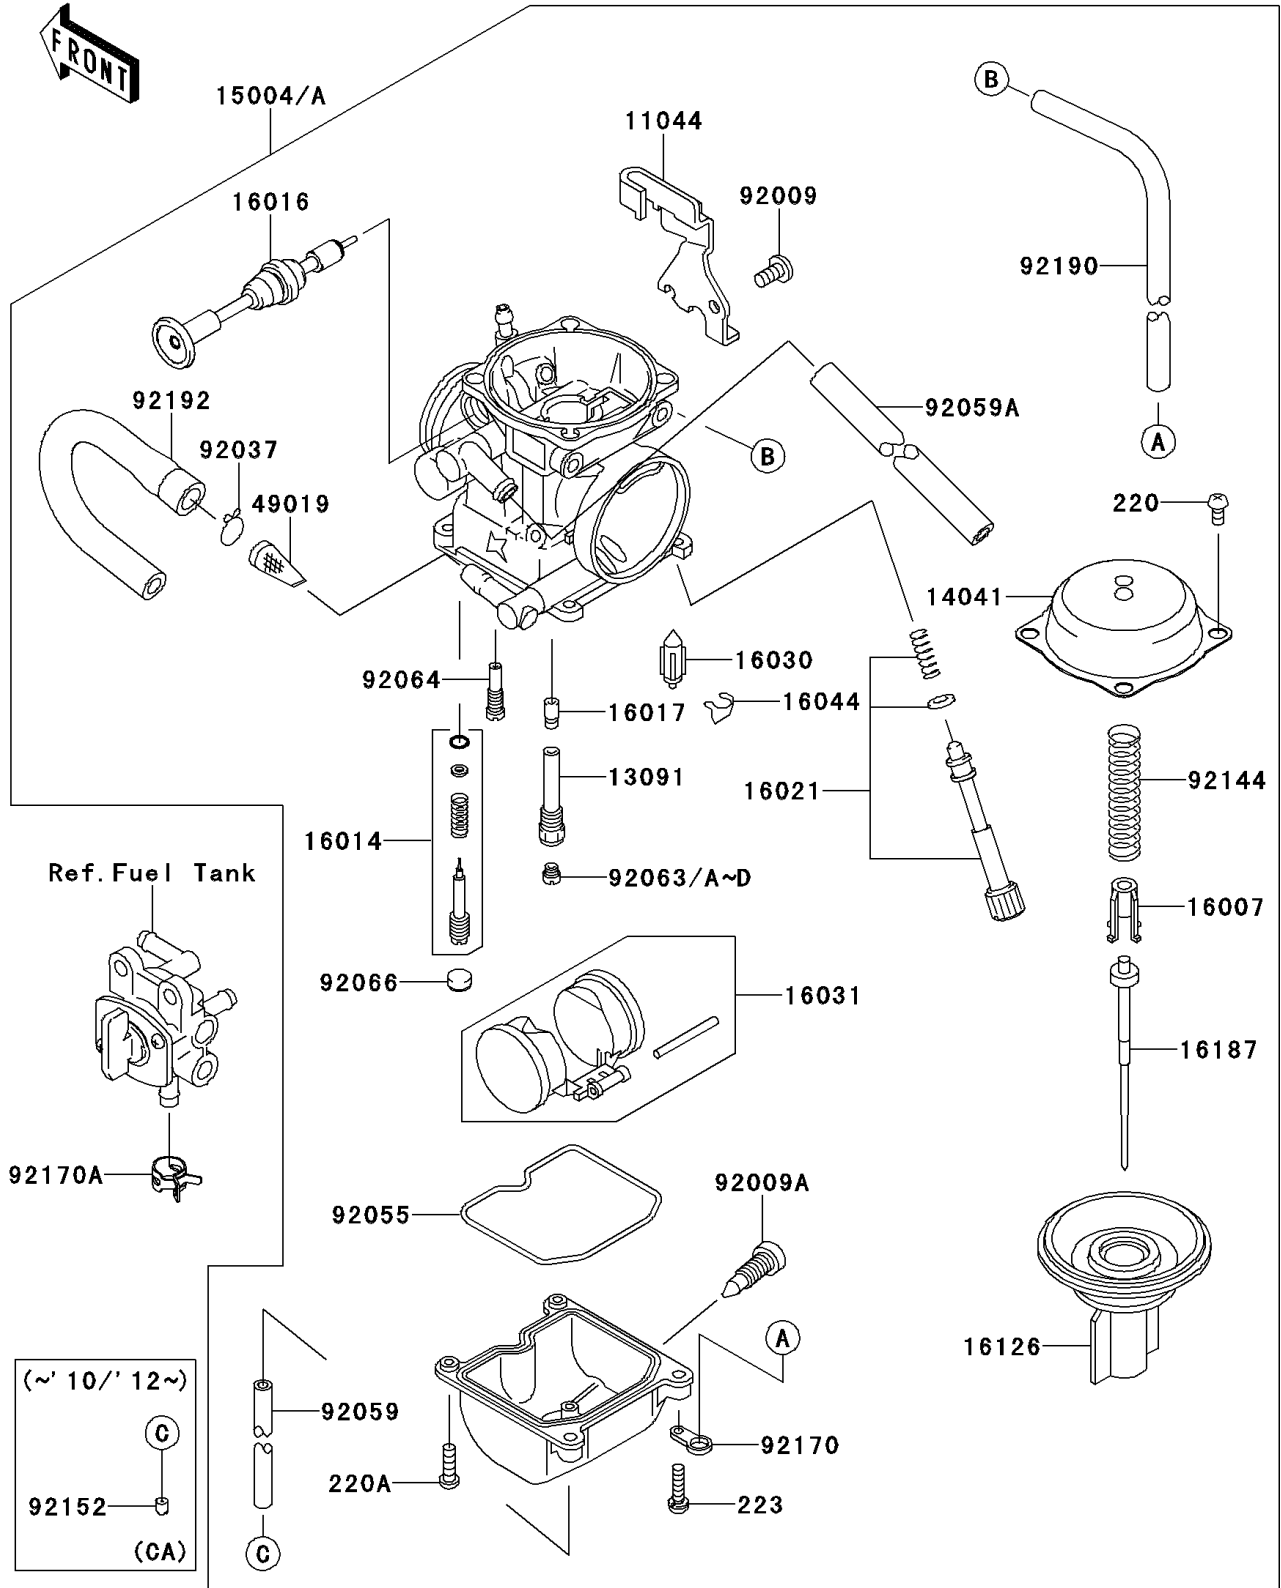

2013 KLX® 250S PARTS DIAGRAM

Carburetor

E1611

2013 KLX® 250S PARTS LIST

Carburetor

ITEM NAME	PART NUMBER	QUANTITY
BRACKET,THROTTLE CABLE (Ref # 11044)	11044-1353	1
HOLDER,NEEDLE JET (Ref # 13091)	13091-1332	1
COVER-COMP,MIXING,INSIDE (Ref # 14041)	14041-1061	1
SEAT-SPRING,VALVE (Ref # 16007)	16007-1117	1
SCREW-PILOT AIR (Ref # 16014)	16014-1081	1
PLUNGER,STARTER (Ref # 16016)	16016-0013	1
JET-NEEDLE (Ref # 16017)	16017-1439	1
SCREW-THROTTLE STOP (Ref # 16021)	16021-1201	1
VALVE-FLOAT (Ref # 16030)	16030-1007	1
FLOAT (Ref # 16031)	16031-1077	1
CLAMP,FLOAT VALVE (Ref # 16044)	16044-007	1
VALVE,VACUUM (Ref # 16126)	16126-1339	1
NEEDLE-JET,NNLA (Ref # 16187)	16187-0284	1
FILTER-FUEL (Ref # 49019)	49019-1097	1
SCREW,5X10 (Ref # 92009)	92009-1365	1
SCREW,DRAIN,6X0.75 (Ref # 92009A)	92009-1551	1
CLAMP,FUEL TUBE (Ref # 92037)	92037-1075	1
RING-O,FLOAT CHAMBER (Ref # 92055)	92055-1222	1
TUBE,3.5X6.5X330 (Ref # 92059)	92059-1110	1
TUBE,6.5X9.5X350 (Ref # 92059A)	92059-1237	1
JET-MAIN,#118 (Ref # 92063)	92063-1071	1
JET-MAIN,#120 (Ref # 92063A)	92063-1072	1
JET-MAIN,#122 (Ref # 92063B)	92063-1073	1
JET-MAIN,#112 (Ref # 92063C)	92063-1117	1
JET-MAIN,#115 (Ref # 92063D)	92063-1118	1
JET-PILOT,#35 (Ref # 92064)	92064-1209	1
PLUG,PILOT AIR SCREW,6.9X2 (Ref # 92066)	92066-1051	1
SPRING,VACUUM VALVE (Ref # 92144)	92144-1538	1
CLAMP,TUBE (Ref # 92170)	92170-1496	1

2013 KLX® 250S PARTS LIST

Carburetor

ITEM NAME	PART NUMBER	QUANTITY
CLAMP (Ref # 92170A)	92170-1872	1
TUBE,5X8X430 (Ref # 92190)	92190-1560	1
SCREW-PAN-CROS,4X8 (Ref # 220)	220AA0408	4
SCREW-PAN-CROS,4X14 (Ref # 220A)	220AA0414	3
SCREW-PAN-WS-CROS,4X16 (Ref # 223)	223AA0416	1
TUBE,FUEL,L=150 (Ref # 92192)	92192-0742	1
CARBURETOR-ASSY,CVK34 (Ref # 15004)	15004-0023	1
CARBURETOR-ASSY,CVK34 (Ref # 15004A)	15004-0029	1
COLLAR,0.8X4.2X5.0 (Ref # 92152)	92152-0218	1