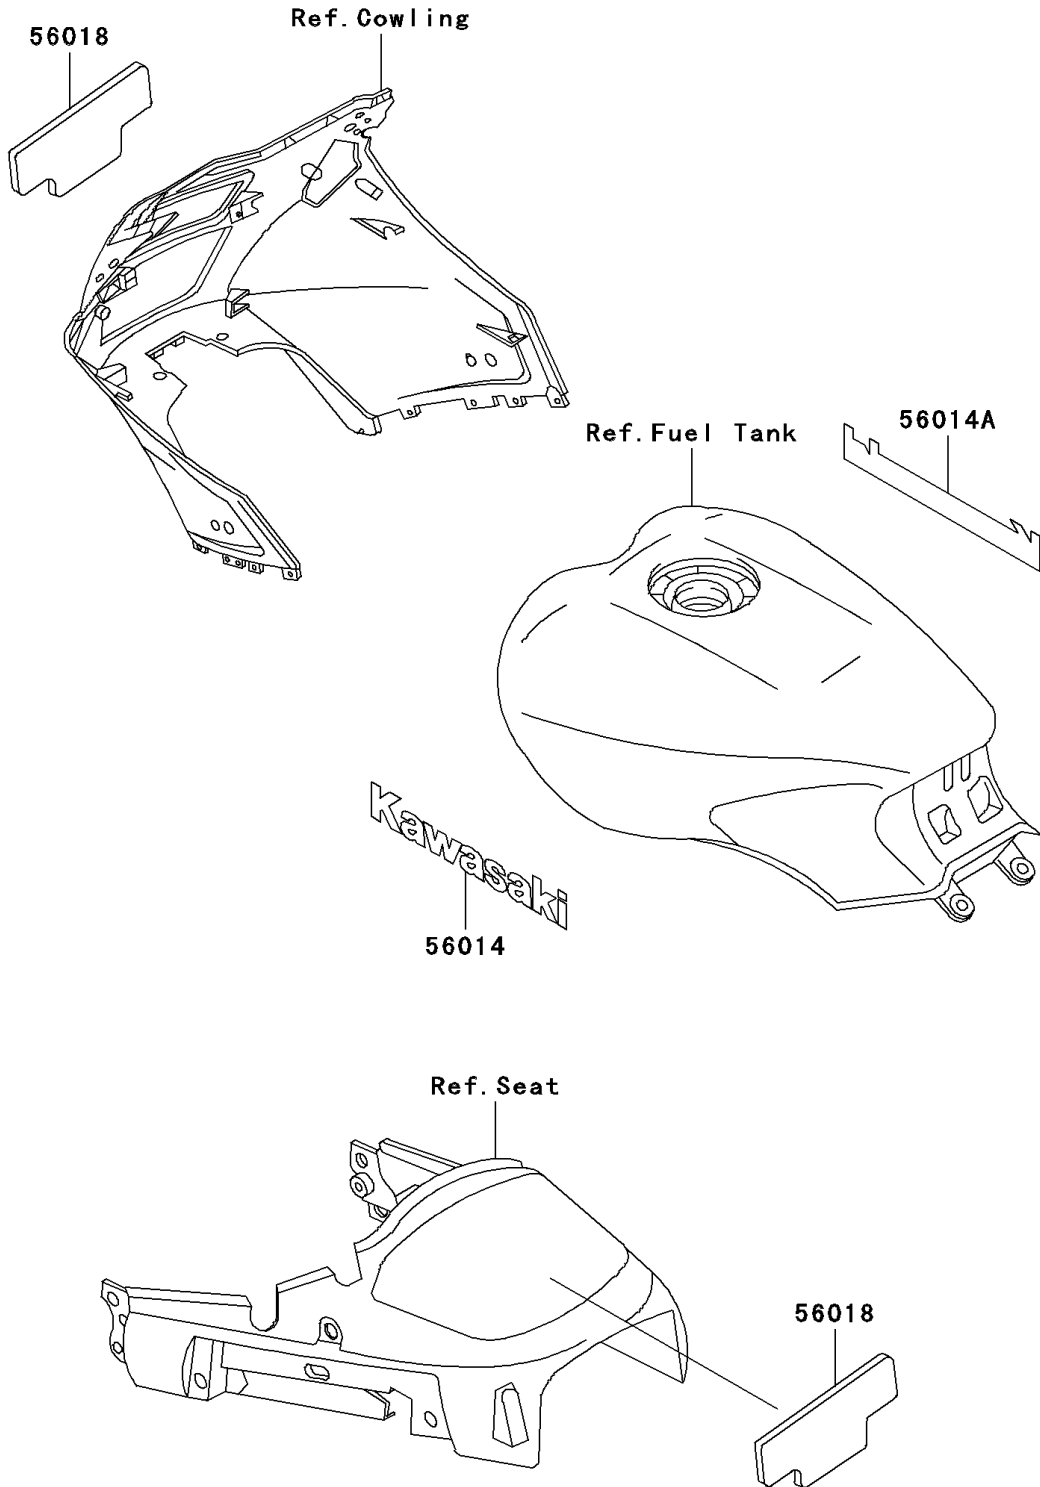

2005 Concours PARTS DIAGRAM

Decals

F2861

2005 Concours PARTS LIST

Decals

ITEM NAME	PART NUMBER	QUANTITY
EMBLEM,FUEL TANK,LH,KAWASAKI (Ref # 56014)	56014-1134	1
EMBLEM,FUEL TANK,RH,KAWASAKI (Ref # 56014A)	56014-1135	1
MARK,CARRIER COVER&SCREEN (Ref # 56018)	56018-1869	2