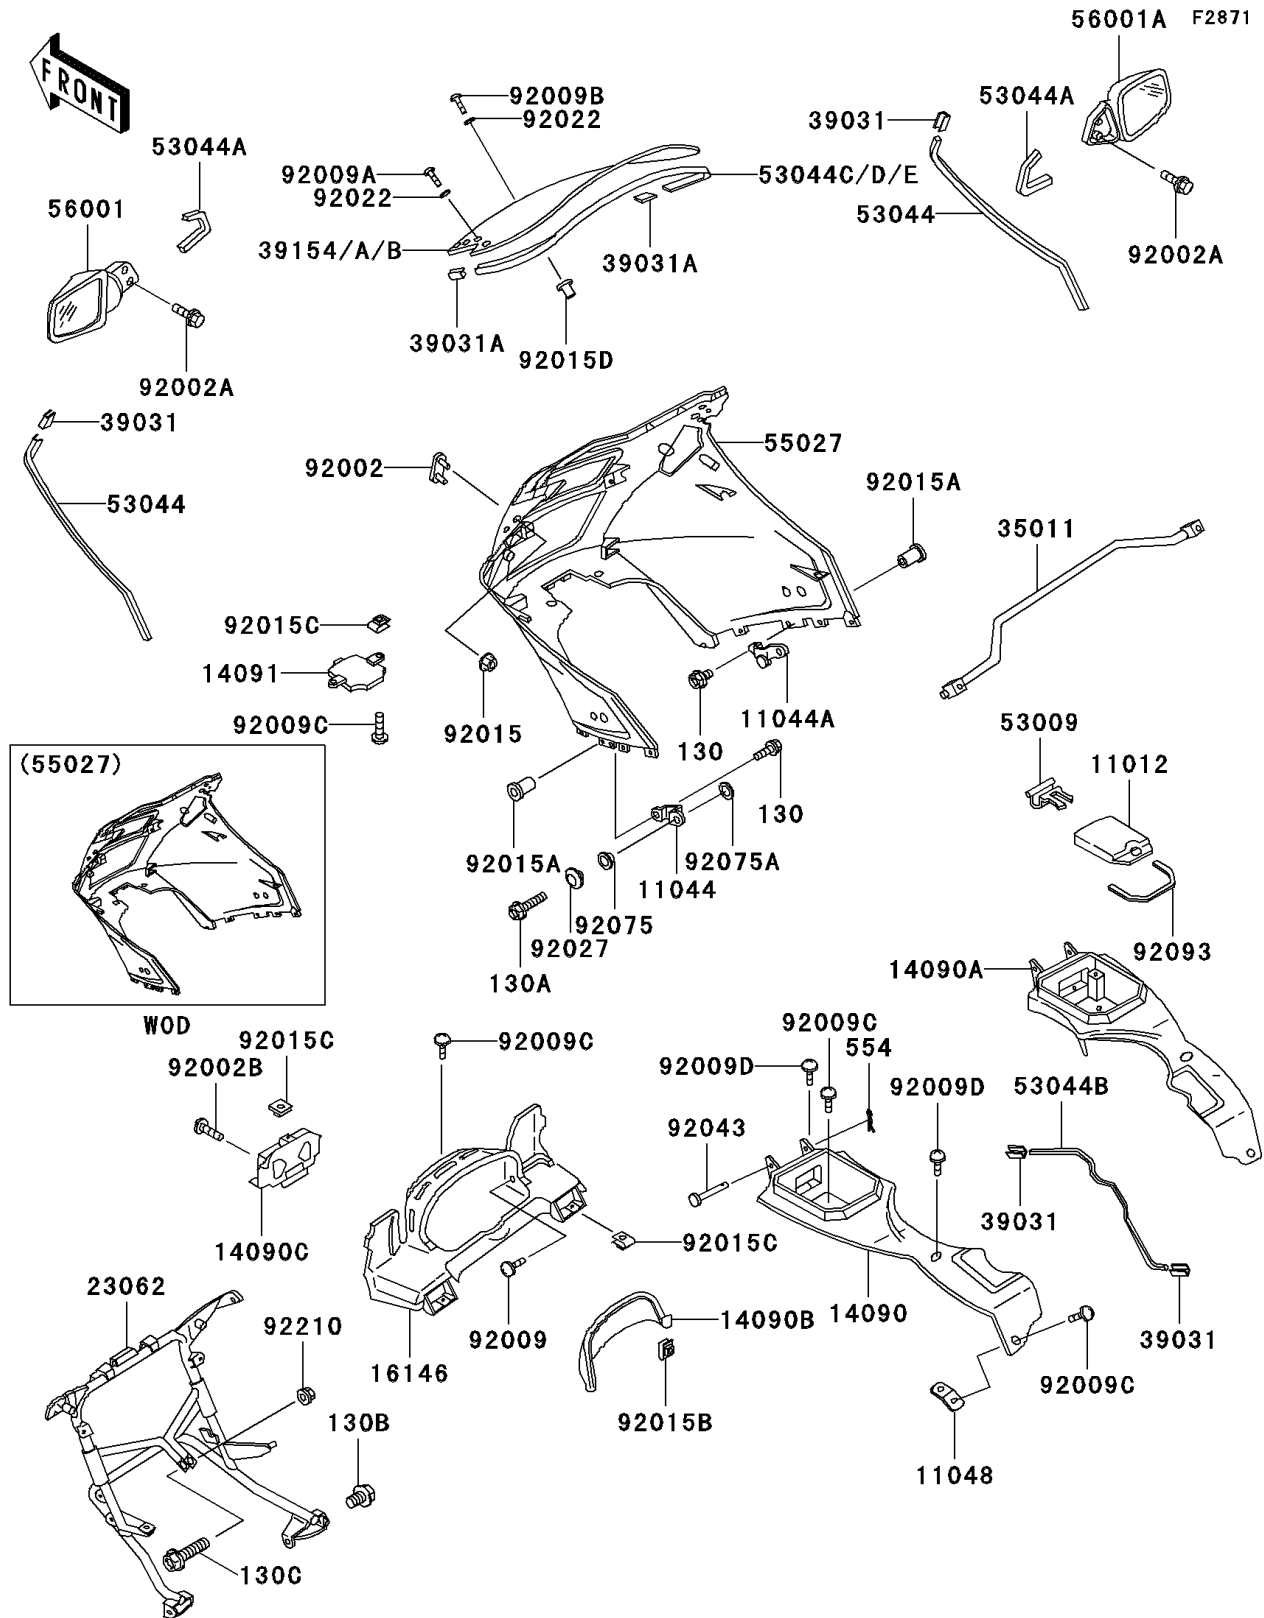

2005 Concours PARTS DIAGRAM

Cowling