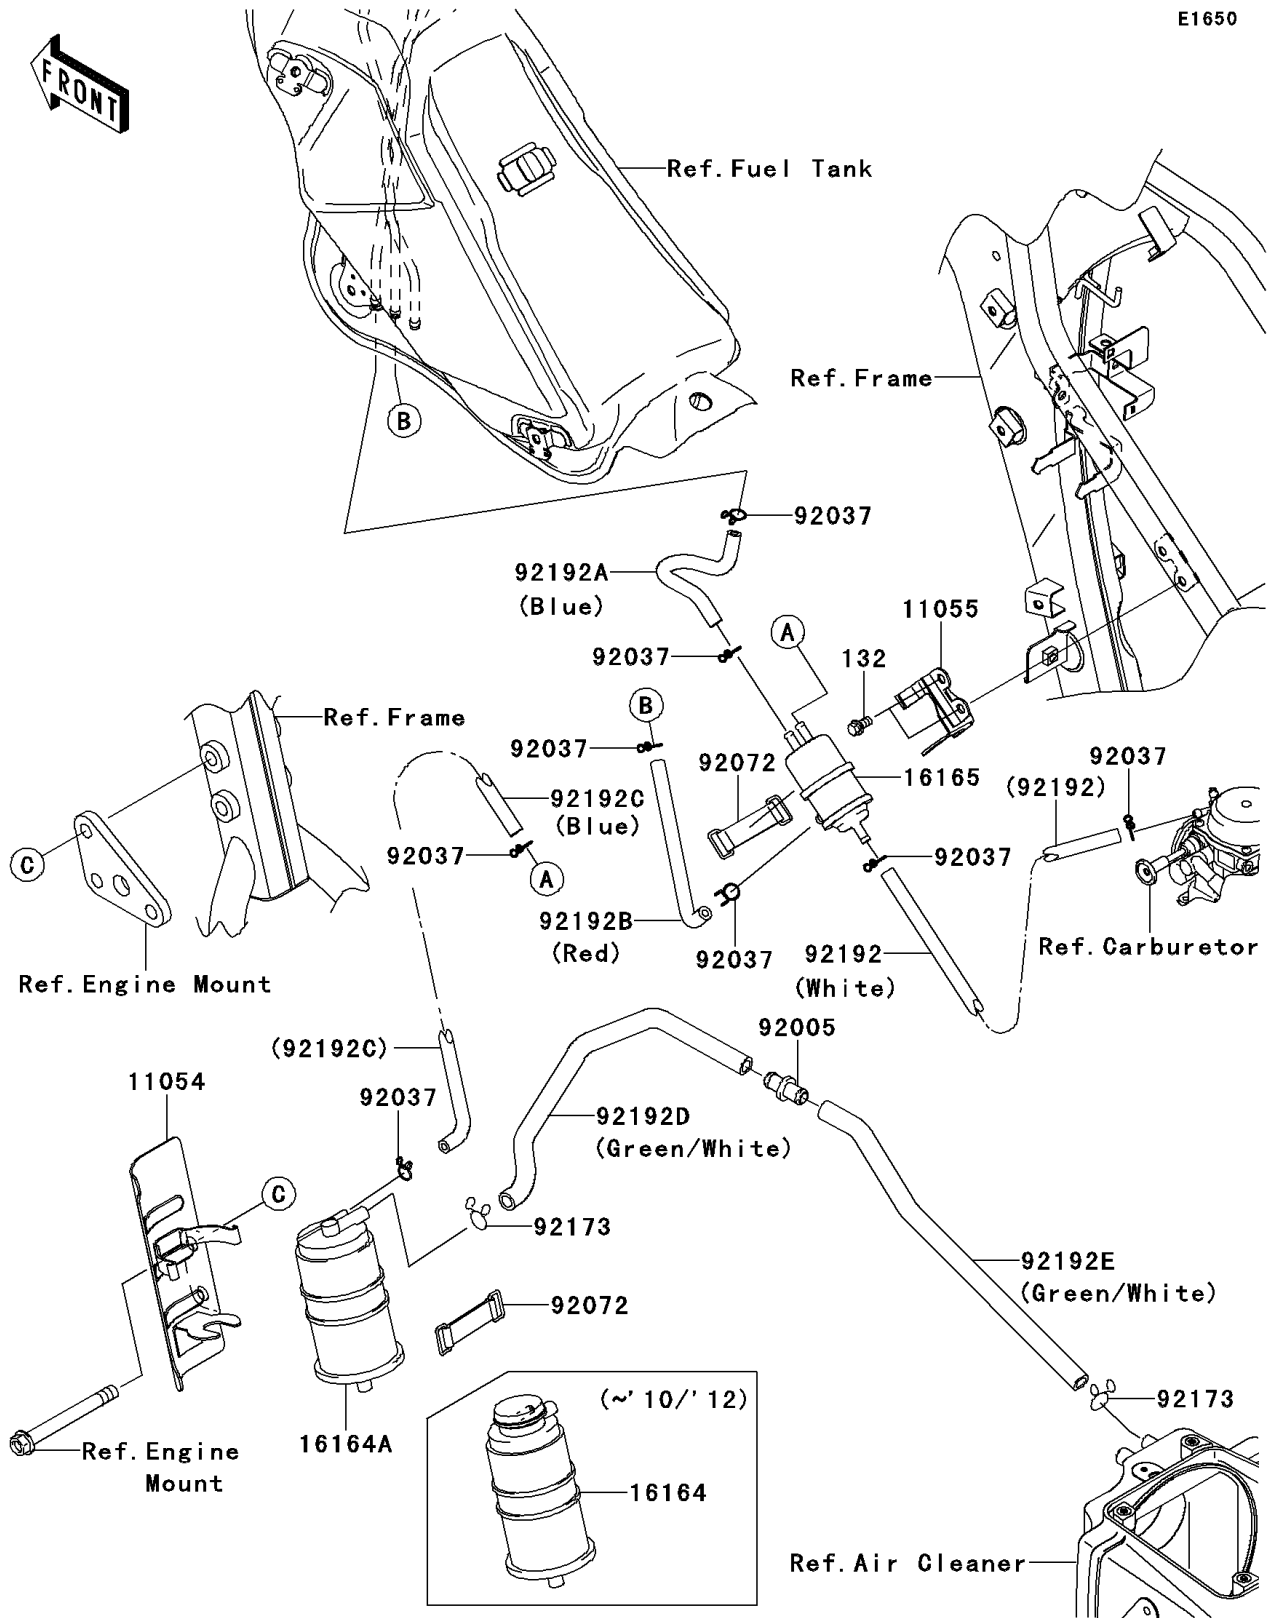

2009 KLX® 250S PARTS DIAGRAM

Fuel Evaporative System(CA)

E1650

2009 KLX® 250S PARTS LIST

Fuel Evaporative System(CA)

ITEM NAME	PART NUMBER	QUANTITY
-----------	-------------	----------