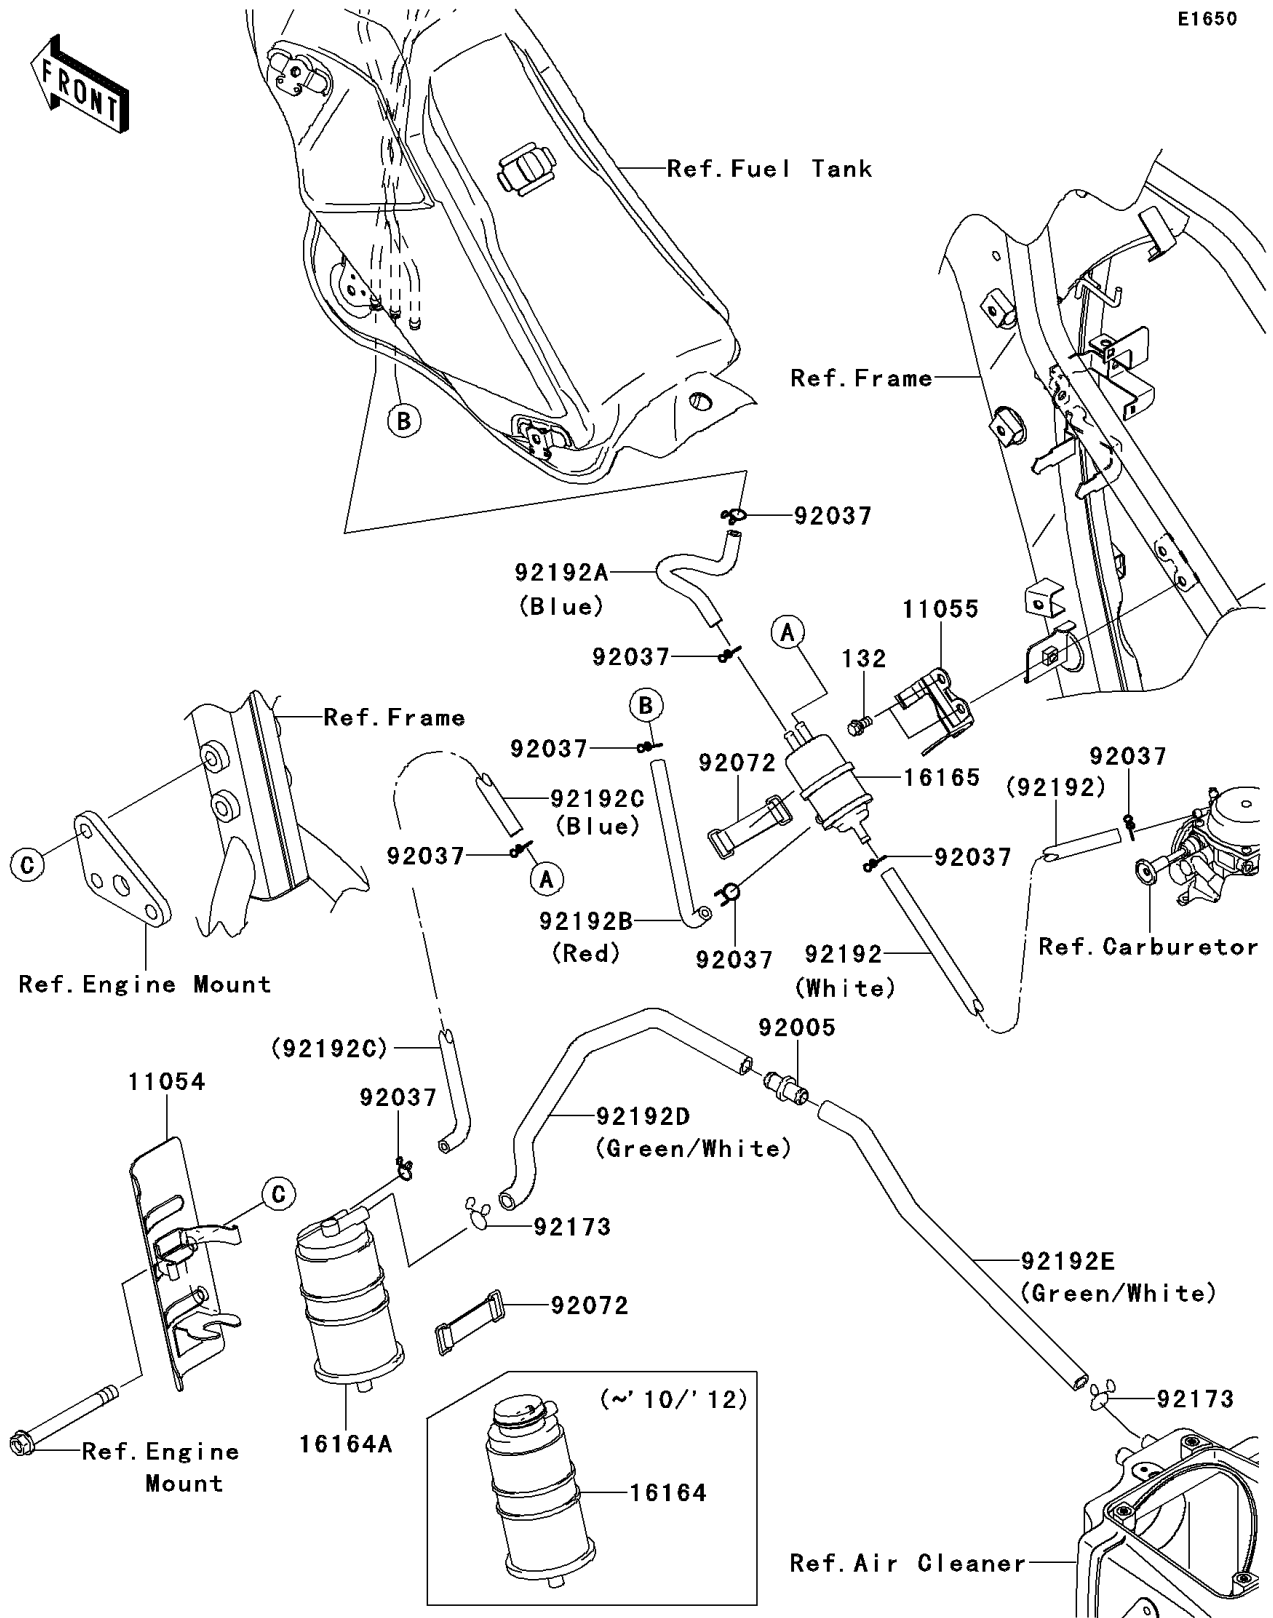

2012 KLX® 250S PARTS DIAGRAM

Fuel Evaporative System(CA)

E1650

2012 KLX® 250S PARTS LIST

Fuel Evaporative System(CA)

ITEM NAME	PART NUMBER	QUANTITY
BOLT-FLANGED-SMALL,6X12 (Ref # 132)	132BB0612	2
BRACKET,CANISTER (Ref # 11054)	11054-1638	1
BRACKET,SEPARATOR (Ref # 11055)	11055-1149	1
CANISTER (Ref # 16164)	16164-0006	1
SEPARATOR (Ref # 16165)	16165-1001	1
FITTING (Ref # 92005)	92005-1379	1
CLAMP,TUBE (Ref # 92037)	92037-147	8
BAND,L=50 (Ref # 92072)	92072-1419	2
CLAMP,14MM (Ref # 92173)	92173-0192	2
TUBE,CARB.-SEPARATOR,WHITE (Ref # 92192)	92192-0486	1
TUBE,TANK-SEPARATOR,BLUE (Ref # 92192A)	92192-0722	1
TUBE,SEPARATOR-TANK,RED (Ref # 92192B)	92192-0723	1
TUBE,SEPARATOR-CANISTER,BLUE (Ref # 92192C)	92192-0724	1
TUBE,CANISTER-FITTING,GRN/WHT (Ref # 92192D)	92192-0725	1
TUBE,FITTING-A/C,GRN/WHT (Ref # 92192E)	92192-0726	1