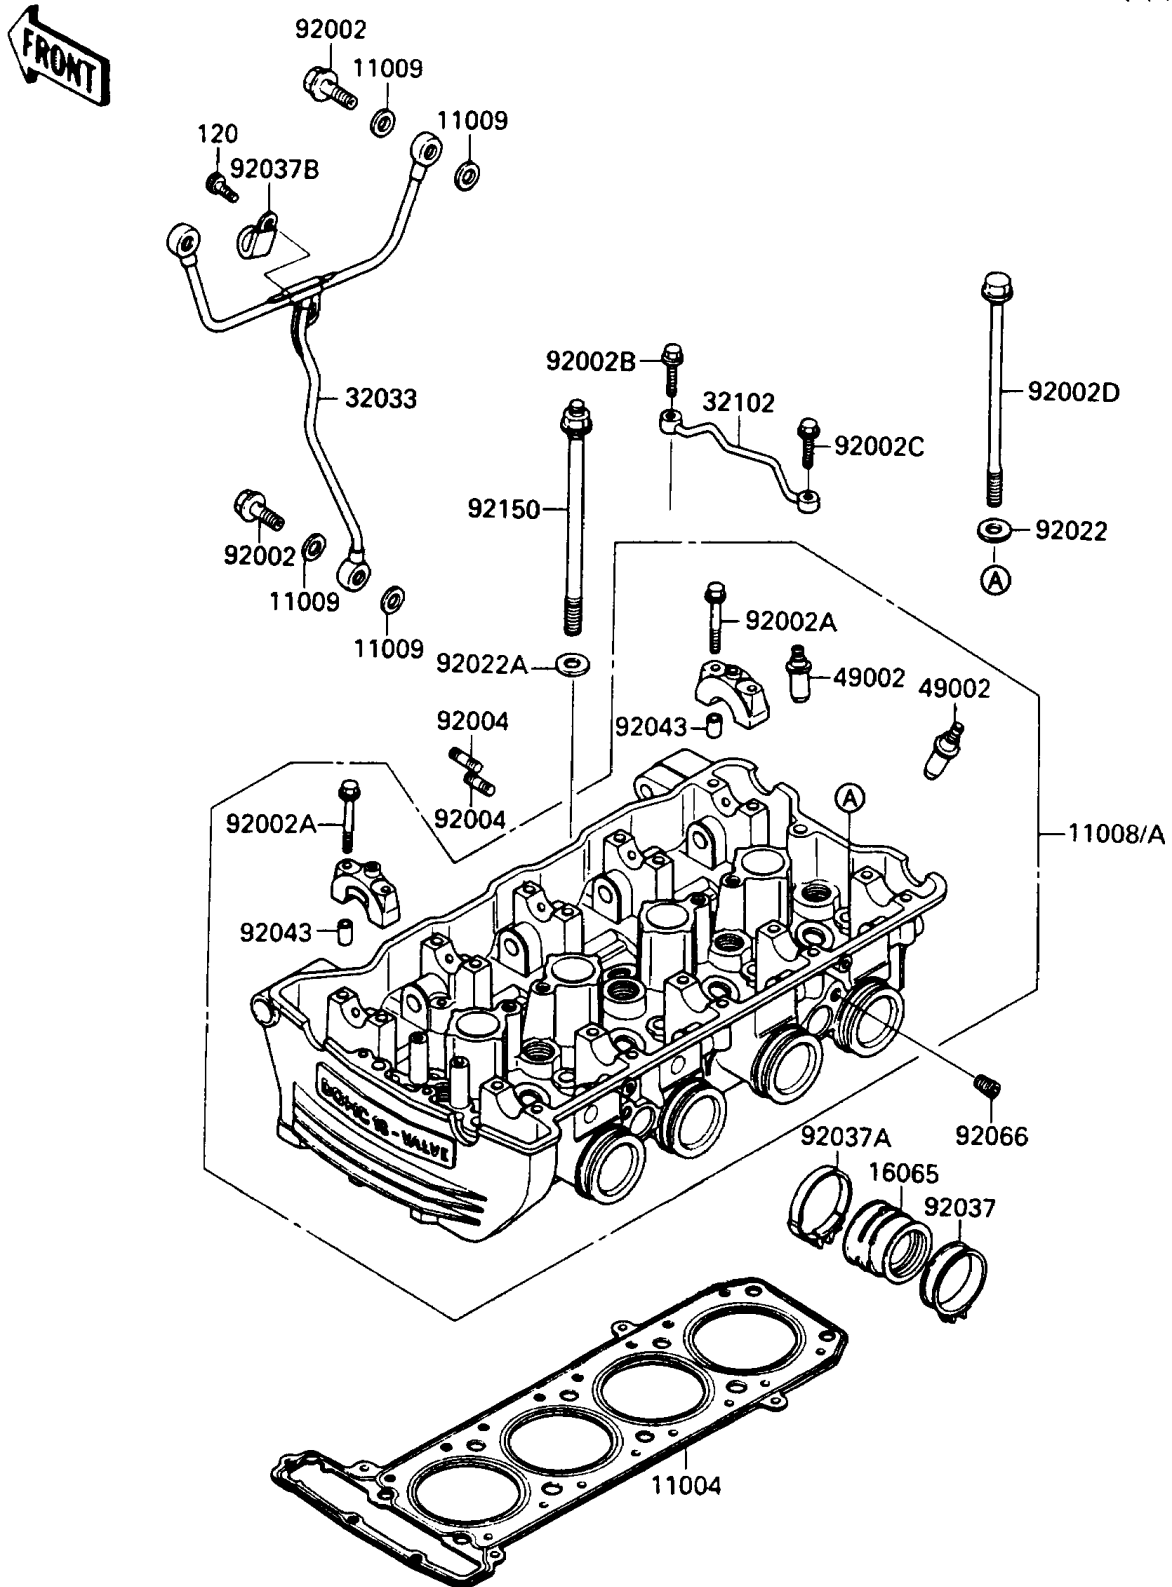

1989 Concours (Canada Only) PARTS DIAGRAM

Cylinder Head

11111

1989 Concours (Canada Only) PARTS LIST

Cylinder Head

ITEM NAME	PART NUMBER	QUANTITY
GASKET-HEAD (Ref # 11004)	11004-1148	1
HEAD-COMP-CYLINDER (Ref # 11008A)	11008-1178	1
GASKET,12.4X17X1.5 (Ref # 11009)	11009-1376	6
HOLDER-CARBURETOR (Ref # 16065)	16065-1112	4
PIPE,OIL PAN-HEAD (Ref # 32033)	32033-1850	1
PIPE,CYLINDER HEAD (Ref # 32102)	32102-1423	2
GUIDE-VALVE (Ref # 49002)	49002-1052	16
BOLT,BANJO,12X23 (Ref # 92002)	92001-1871	3
BOLT,6X46 (Ref # 92002A)	92001-1872	20
BOLT,6X31.6 (Ref # 92002B)	92002-1911	2
BOLT,6X26.6 (Ref # 92002C)	92002-1912	2
BOLT,10X164 (Ref # 92002D)	92002-1943	4
STUD,8X28 (Ref # 92004)	92004-1110	8
WASHER,10.5X20X1.6 (Ref # 92022)	92022-1591	4
WASHER,11.5X20.5X1.6 (Ref # 92022A)	92022-1720	6
CLAMP,ID=53,BLACK (Ref # 92037)	92037-1304	4
CLAMP (Ref # 92037A)	92037-1523	4
CLAMP,WIRING HARNESS (Ref # 92037B)	92037-1539	1
PIN,DOWEL,6.3X8X14 (Ref # 92043)	92042-007	20
PLUG (Ref # 92066)	92066-1201	2
BOLT,11X164 (Ref # 92150)	92150-1075	6
BOLT-SOCKET (Ref # 120)	120S0610	1