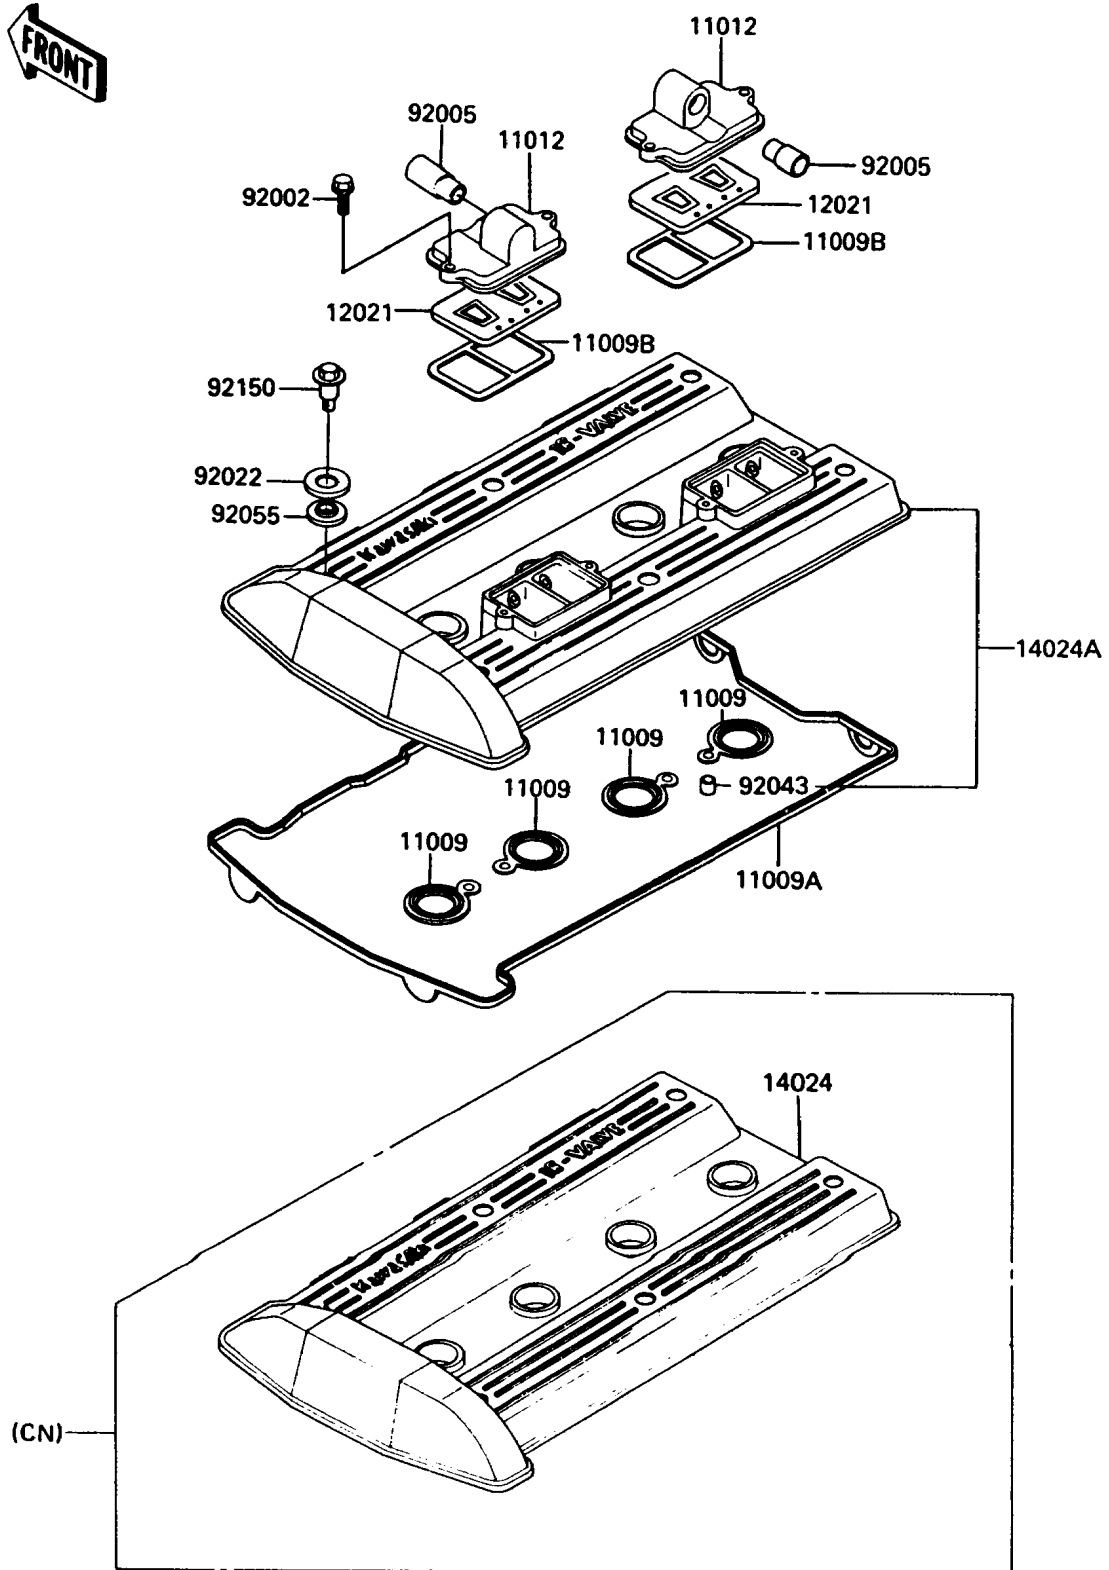

# 1989 Concours (Canada Only) PARTS DIAGRAM

Cylinder Head Cover

E1112

## Cylinder Head Cover

ITEM NAME	PART NUMBER	QUANTITY
GASKET (Ref # 11009)	11009-1377	4
GASKET,CYLINDER HEAD COVER (Ref # 11009A)	11009-1378	1
COVER,CYLINDER HEAD (Ref # 14024)	14024-1082	1
WASHER,HEAD COVER BOLT (Ref # 92022)	92022-1487	6
RING-O,HEAD COVER BOLT (Ref # 92055)	92055-1225	6
BOLT,HEAD COVER (Ref # 92150)	92150-1447	6