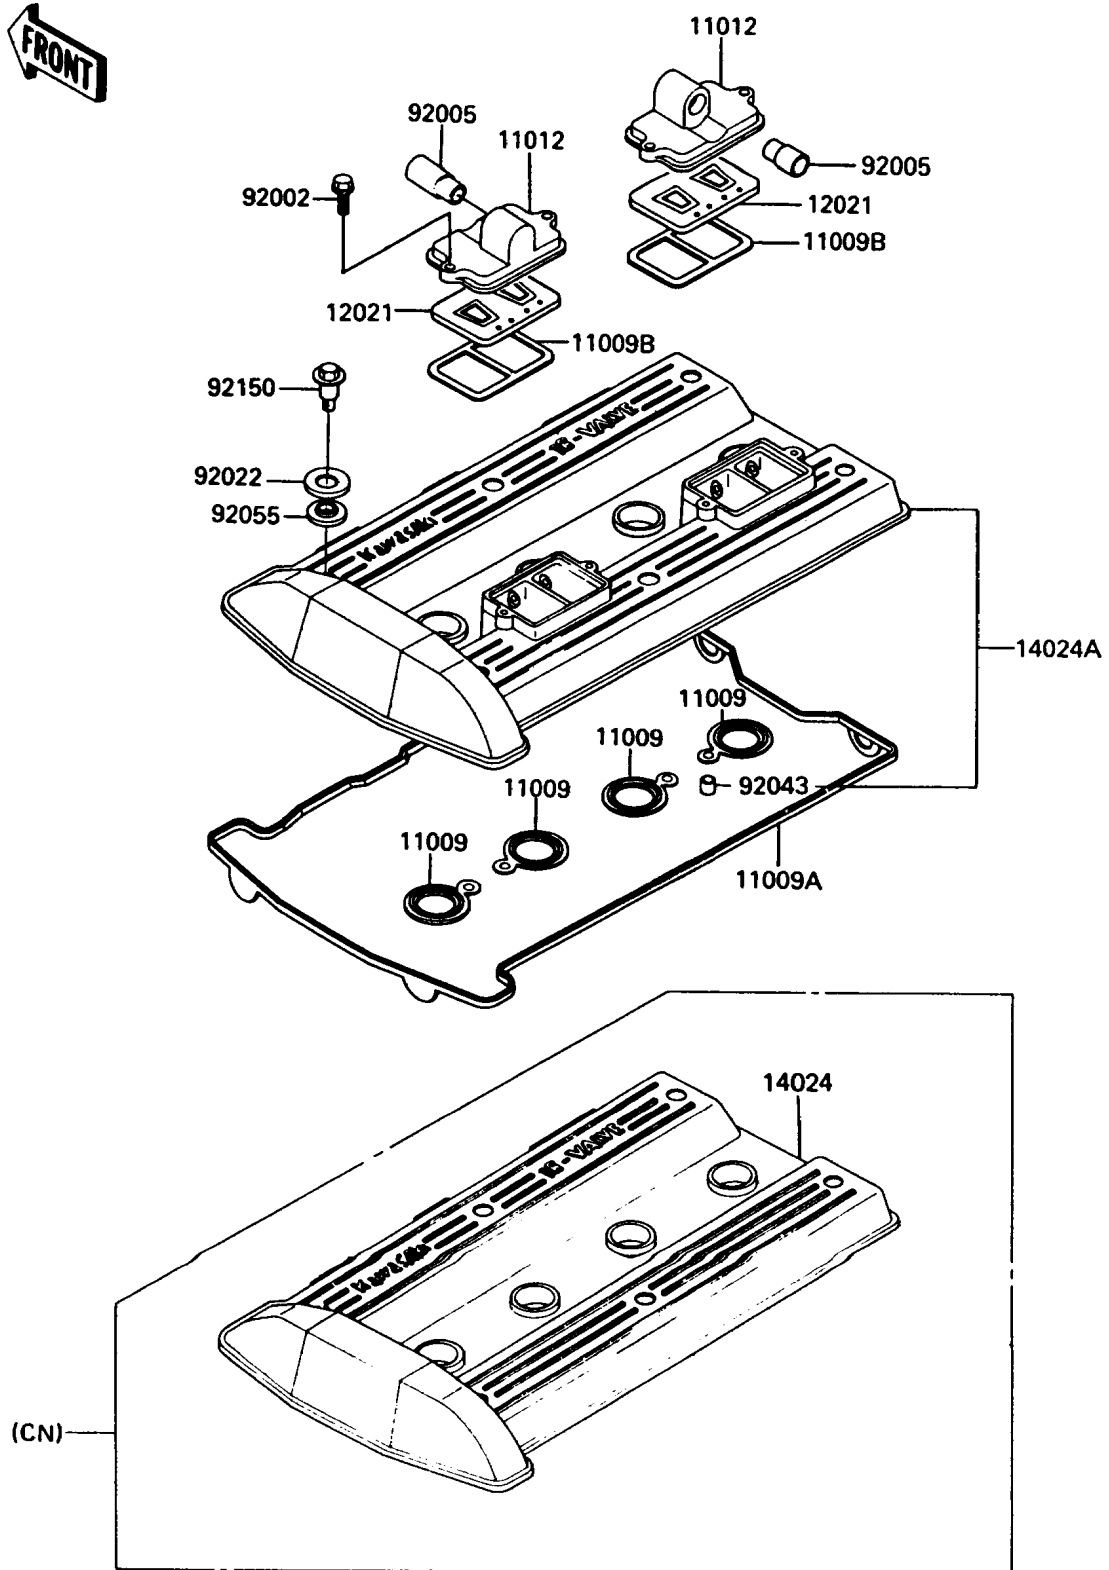

1989 Concours (Canada Only) PARTS DIAGRAM

Cylinder Head Cover

E1112

1989 Concours (Canada Only) PARTS LIST

Cylinder Head Cover

ITEM NAME	PART NUMBER	QUANTITY
GASKET (Ref # 11009)	11009-1377	4
GASKET,CYLINDER HEAD COVER (Ref # 11009A)	11009-1378	1
COVER,CYLINDER HEAD (Ref # 14024)	14024-1082	1
WASHER,HEAD COVER BOLT (Ref # 92022)	92022-1487	6
RING-O,HEAD COVER BOLT (Ref # 92055)	92055-1225	6
BOLT,HEAD COVER (Ref # 92150)	92150-1447	6