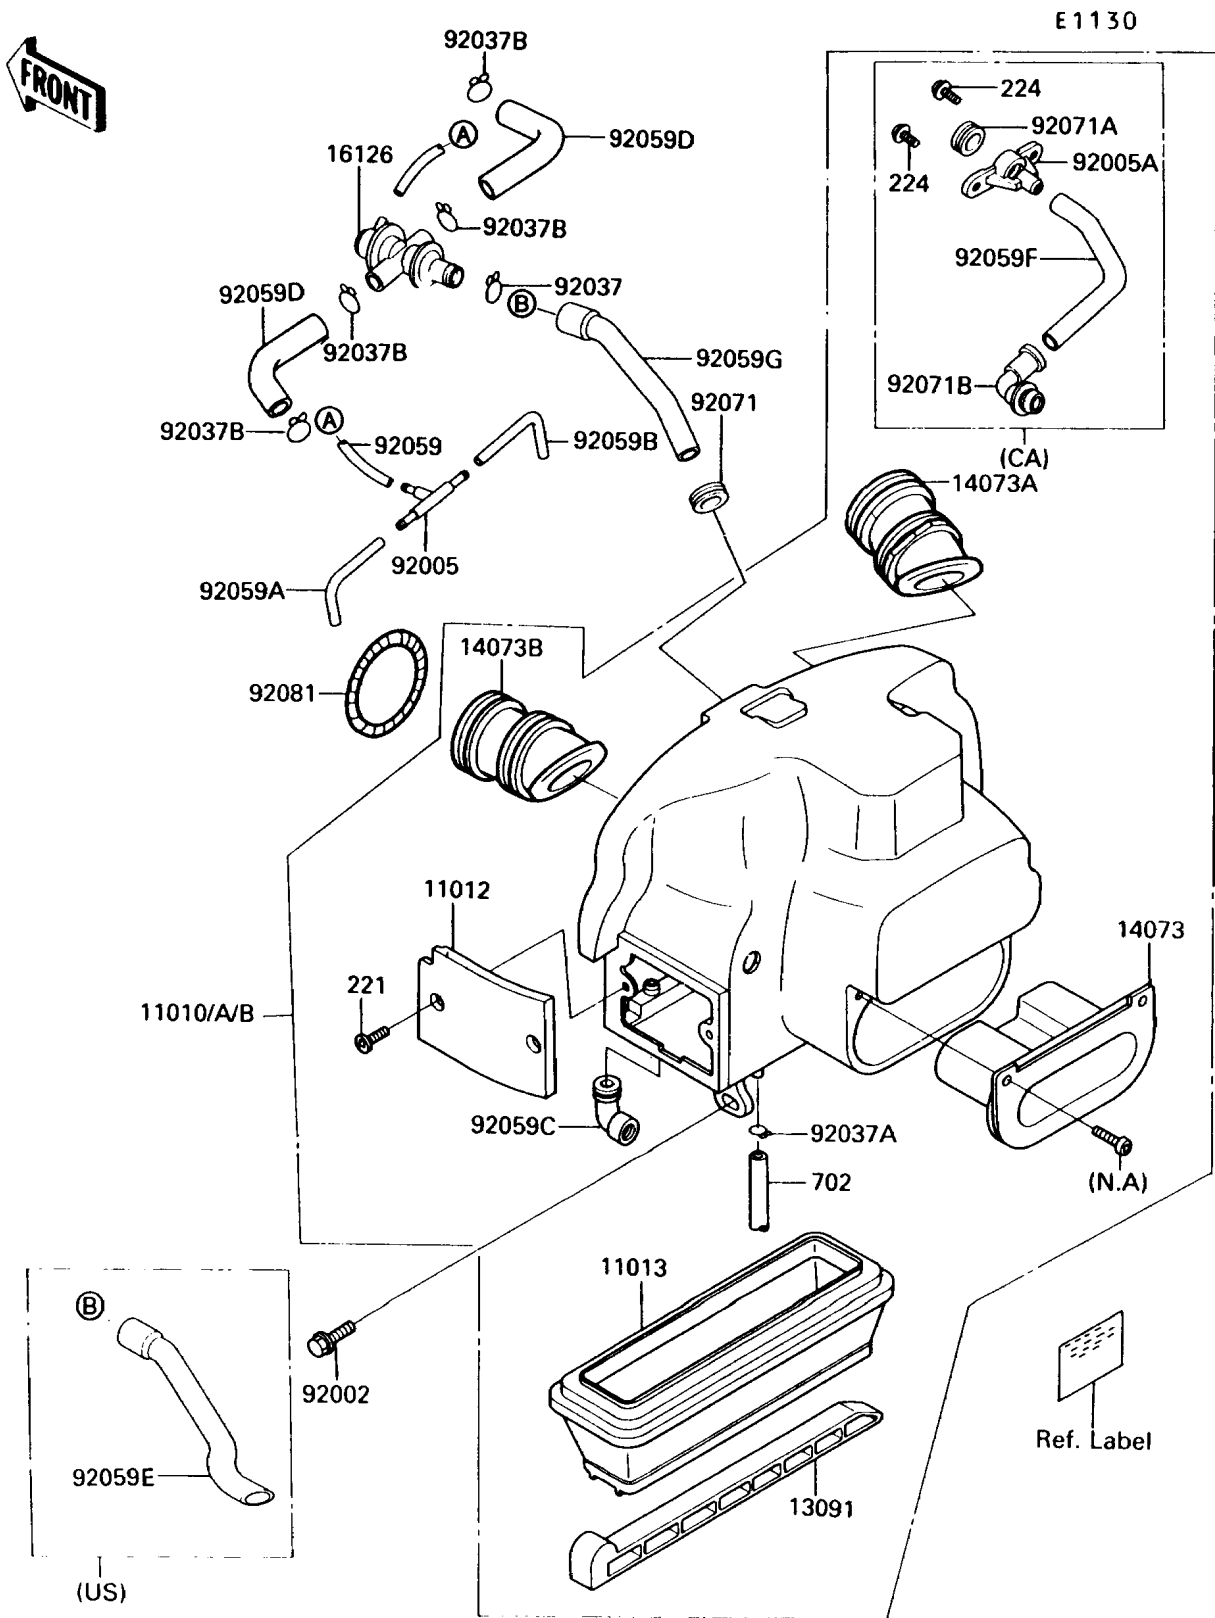

# 1989 Concours (Canada Only) PARTS DIAGRAM

Air Filter

## 1989 Concours (Canada Only) PARTS LIST

### Air Filter

ITEM NAME	PART NUMBER	QUANTITY
FILTER-ASSY-AIR (Ref # 11010)	11010-1254	1
CAP,AIR FILTER (Ref # 11012)	11012-1373	1
ELEMENT-AIR FILTER (Ref # 11013)	11013-1112	1
HOLDER,ELEMENT (Ref # 13091)	13091-1277	1
DUCT,AIR INTAKE (Ref # 14073)	14073-1179	1
DUCT,#1,#3 (Ref # 14073A)	14073-1224	2
DUCT,#2,#4 (Ref # 14073B)	14073-1225	2
BOLT,6X16 (Ref # 92002)	92001-1950	2
CLAMP,TUBE (Ref # 92037A)	92037-1972	1
TUBE,BREATHER (Ref # 92059C)	92059-1391	1
SPRING,AIR FILTER DUCT (Ref # 92081)	92081-1422	4
SCREW-CSK-CROS (Ref # 221)	221C0616	2
TUBE-RUBBER (Ref # 702)	702A07480	1