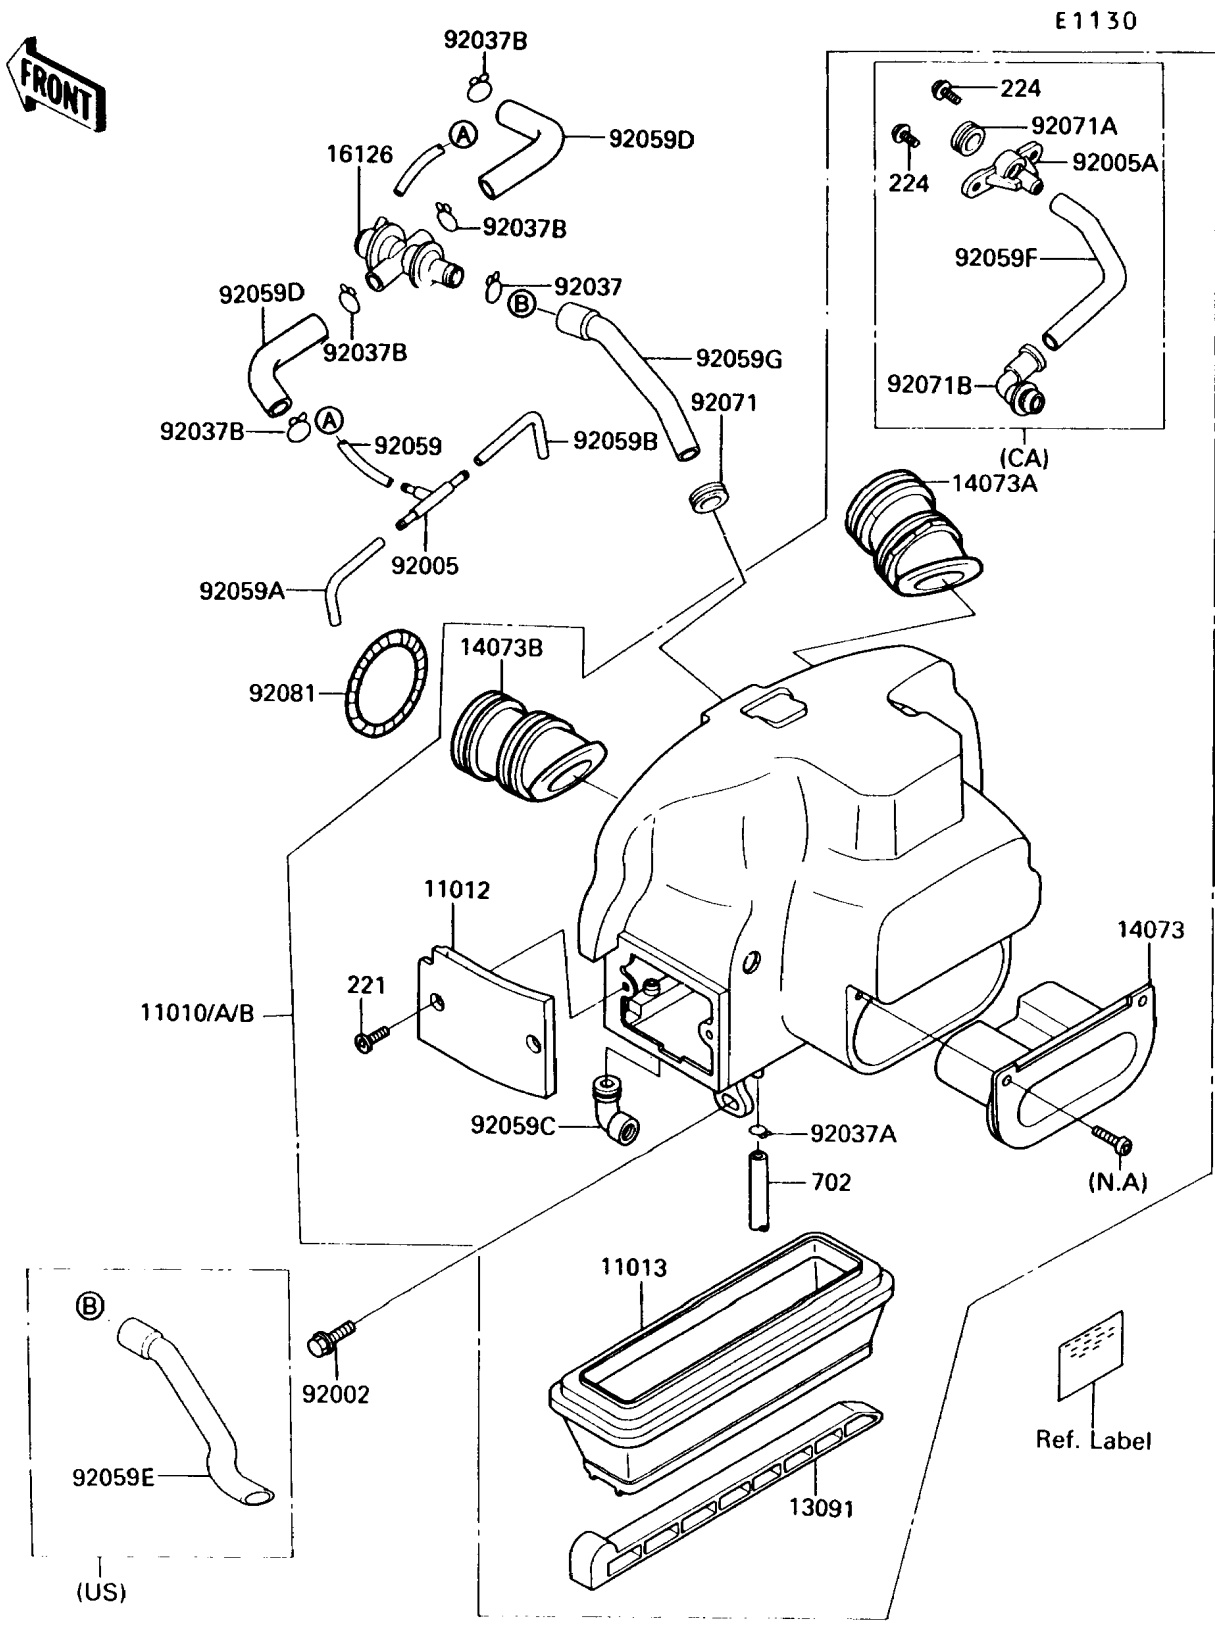

1989 Concours (Canada Only) PARTS DIAGRAM

Air Filter

1989 Concours (Canada Only) PARTS LIST

Air Filter

ITEM NAME	PART NUMBER	QUANTITY
FILTER-ASSY-AIR (Ref # 11010)	11010-1254	1
CAP,AIR FILTER (Ref # 11012)	11012-1373	1
ELEMENT-AIR FILTER (Ref # 11013)	11013-1112	1
HOLDER,ELEMENT (Ref # 13091)	13091-1277	1
DUCT,AIR INTAKE (Ref # 14073)	14073-1179	1
DUCT,#1,#3 (Ref # 14073A)	14073-1224	2
DUCT,#2,#4 (Ref # 14073B)	14073-1225	2
BOLT,6X16 (Ref # 92002)	92001-1950	2
CLAMP,TUBE (Ref # 92037A)	92037-1972	1
TUBE,BREATHER (Ref # 92059C)	92059-1391	1
SPRING,AIR FILTER DUCT (Ref # 92081)	92081-1422	4
SCREW-CSK-CROS (Ref # 221)	221C0616	2
TUBE-RUBBER (Ref # 702)	702A07480	1