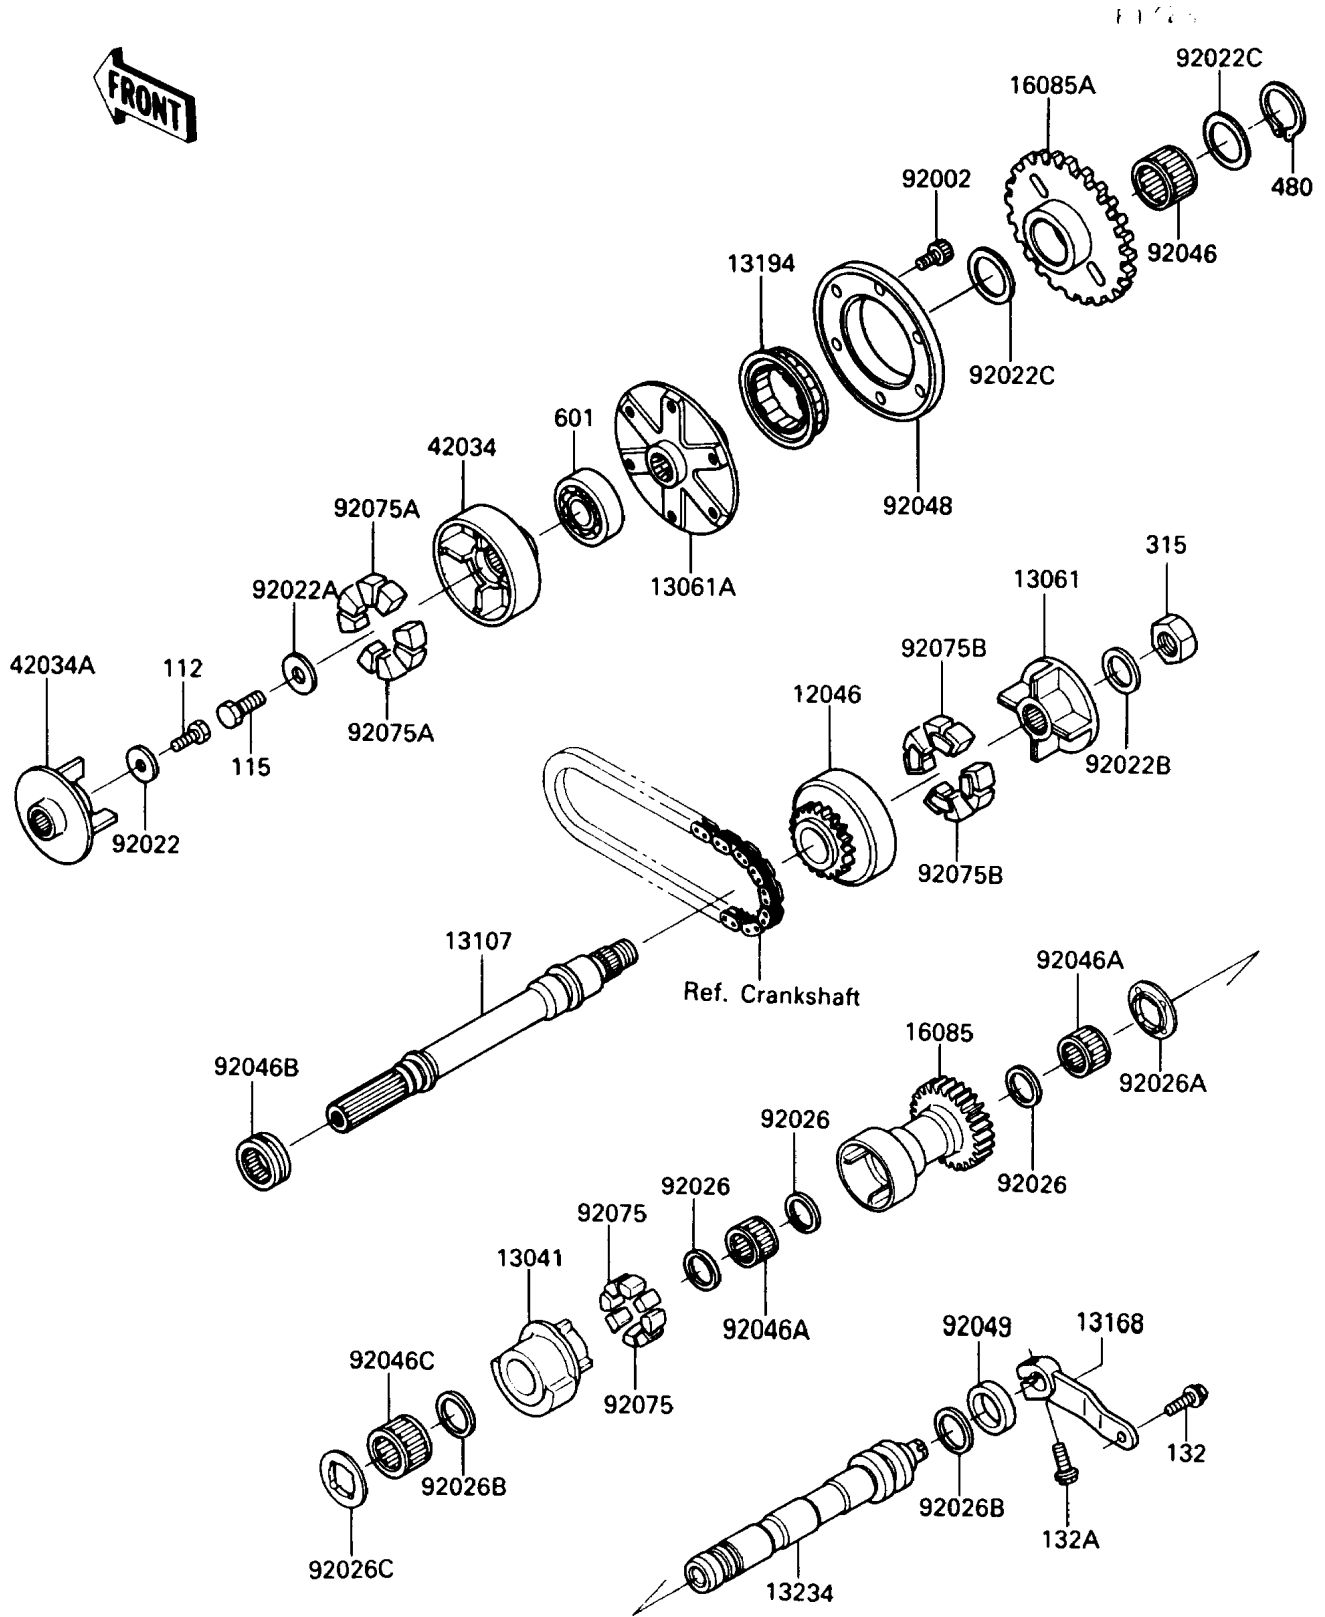

1989 Concours (Canada Only) PARTS DIAGRAM

Balancer

1989 Concours (Canada Only) PARTS LIST

Balancer

ITEM NAME	PART NUMBER	QUANTITY
SPROCKET,GENERATOR (Ref # 12046)	12046-1083	1
BALANCER (Ref # 13041)	13041-1064	1
BOSS,SPROCKET (Ref # 13061)	13061-1183	1
BOSS,COUPLING (Ref # 13061A)	13061-1191	1
SHAFT (Ref # 13107)	13107-1108	1
LEVER,BALANCER (Ref # 13168)	13168-1236	1
CLUTCH-ONEWAY (Ref # 13194)	13194-1067	1
SHAFT-COMP,BALANCER (Ref # 13234)	13234-1072	1
GEAR,BALANCER (Ref # 16085)	16085-1139	1
GEAR,ONEWAY CLUTCH (Ref # 16085A)	16085-1173	1
COUPLING (Ref # 42034)	42034-1055	1
COUPLING (Ref # 42034A)	42034-1056	1
BOLT,SOCKET,6X12 (Ref # 92002)	92002-1796	6
WASHER,6X19.5X2 (Ref # 92022)	92022-1517	1
WASHER,8X22X3 (Ref # 92022A)	92022-1518	1
WASHER,16X26X2 (Ref # 92022B)	92022-1519	1
WASHER,25.3X32X0.5 (Ref # 92022C)	92022-225	2
SPACER,21.3X24.3X1.5 (Ref # 92026)	92026-1213	3
SPACER,T=1.5 (Ref # 92026A)	92026-1214	1
SPACER,21.3X26X1 (Ref # 92026B)	92026-1223	2
SPACER (Ref # 92026C)	92026-1271	1
BEARING-NEEDLE,K253020S (Ref # 92046)	92046-1022	1
BEARING-NEEDLE,K21X25X17V2 (Ref # 92046A)	92046-1105	2
BEARING-NEEDLE,RNA4903 (Ref # 92046B)	92046-1109	1
BEARING-NEEDLE (Ref # 92046C)	92046-1155	1
RACE,ONEWAY CLUTCH (Ref # 92048)	92048-1065	1
SEAL-OIL,S192705 (Ref # 92049)	92049-1174	1
DAMPER,BALANCER (Ref # 92075)	92075-1709	8
DAMPER,COUPLING (Ref # 92075A)	92075-1790	4

1989 Concours (Canada Only) PARTS LIST

Balancer

ITEM NAME	PART NUMBER	QUANTITY
DAMPER,COUPLING (Ref # 92075B)	92075-1810	4
BOLT-UPSET (Ref # 112)	112G0616	1
BOLT-SMALL-UPSET (Ref # 115)	115G0820	1
BOLT-FLANGED-SMALL (Ref # 132)	132J0616	1
BOLT-FLANGED-SMALL (Ref # 132A)	132J0620	1
NUT-HEX-FINE (Ref # 315)	315G1600	1
CIRCLIP-TYPE-C,25MM (Ref # 480)	480J2500	1
BEARING-BALL,#6203 (Ref # 601)	601A6203	1