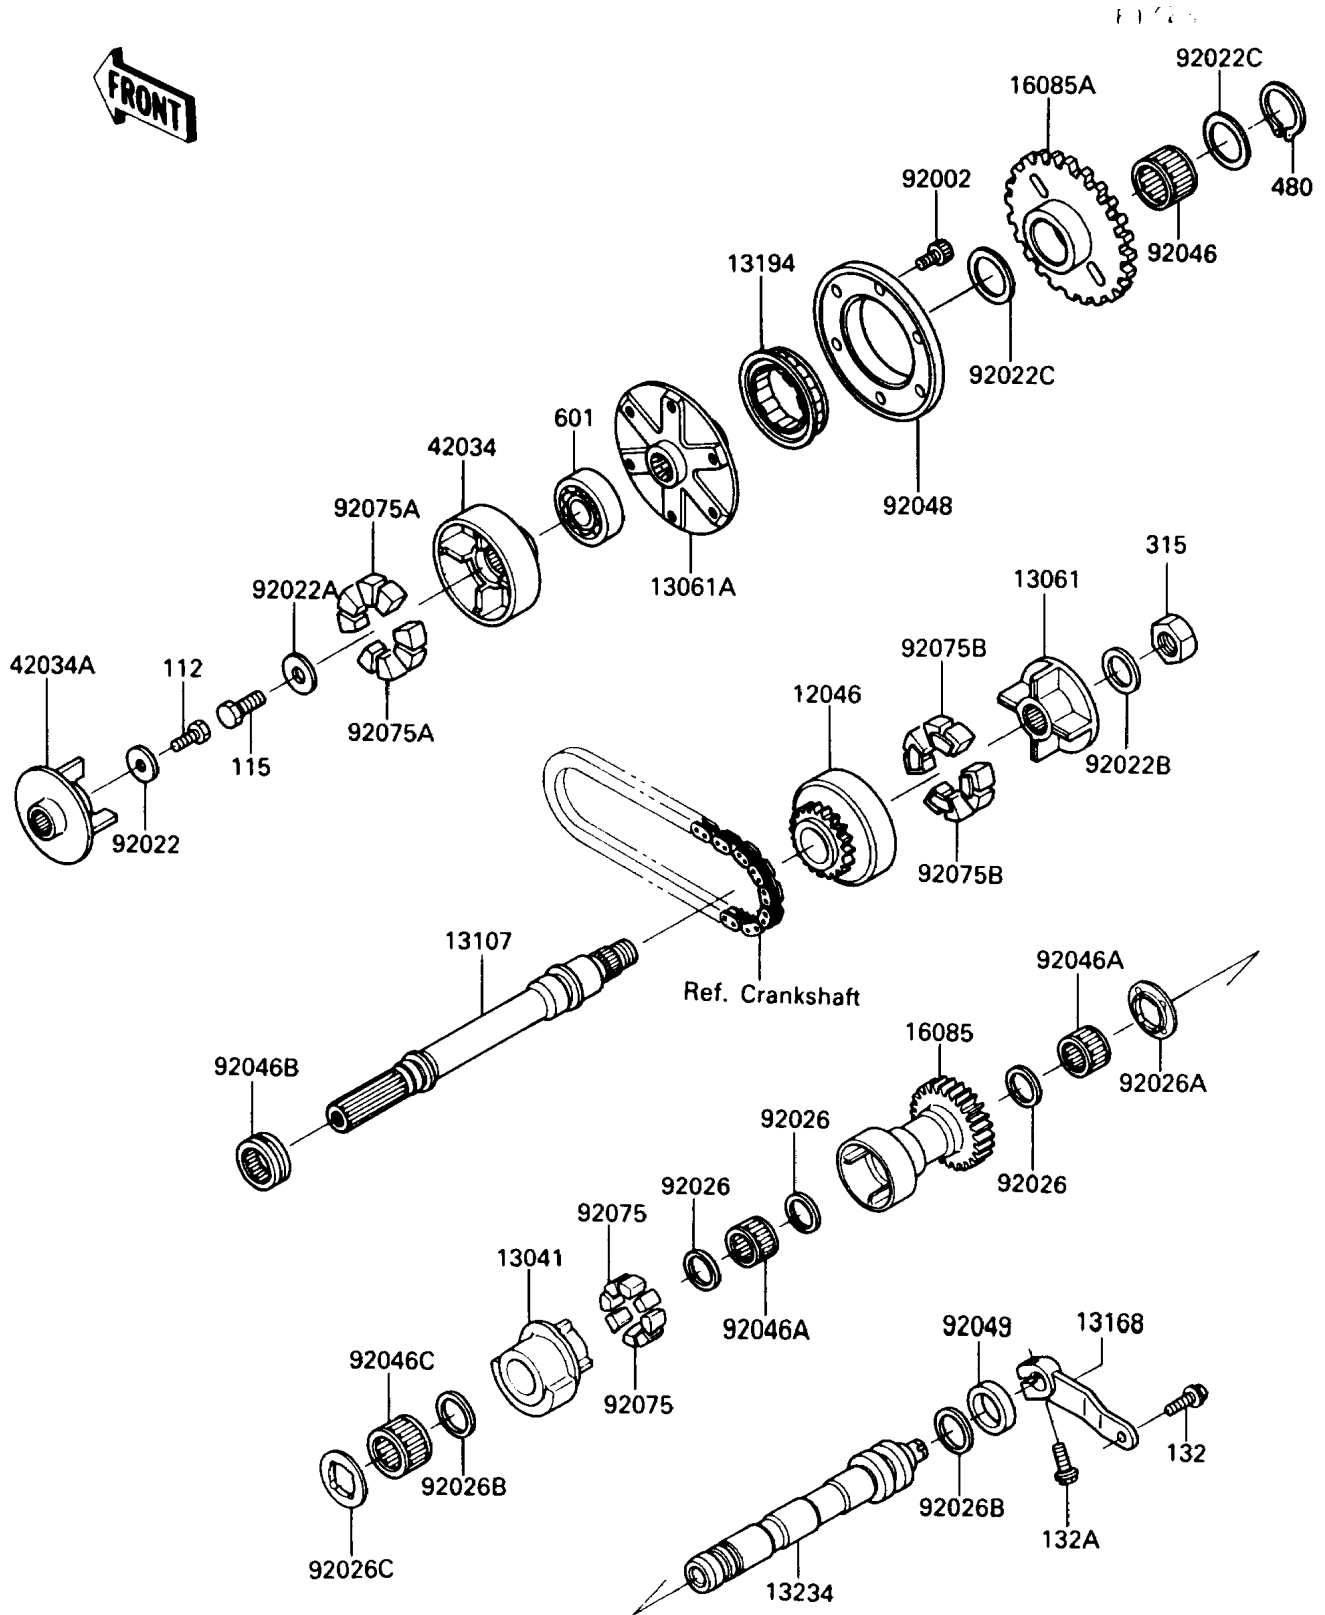

1989 Concours (Canada Only) PARTS DIAGRAM

Balancer

1989 Concours (Canada Only) PARTS LIST

Balancer

ITEM NAME	PART NUMBER	QUANTITY
SPROCKET,GENERATOR (Ref # 12046)	12046-1083	1
BALANCER (Ref # 13041)	13041-1064	1
BOSS,SPROCKET (Ref # 13061)	13061-1183	1
BOSS,COUPLING (Ref # 13061A)	13061-1191	1
SHAFT (Ref # 13107)	13107-1108	1
LEVER,BALANCER (Ref # 13168)	13168-1236	1
CLUTCH-ONEWAY (Ref # 13194)	13194-1067	1
SHAFT-COMP,BALANCER (Ref # 13234)	13234-1072	1
GEAR,BALANCER (Ref # 16085)	16085-1139	1
GEAR,ONEWAY CLUTCH (Ref # 16085A)	16085-1173	1
COUPLING (Ref # 42034)	42034-1055	1
COUPLING (Ref # 42034A)	42034-1056	1
BOLT,SOCKET,6X12 (Ref # 92002)	92002-1796	6
WASHER,6X19.5X2 (Ref # 92022)	92022-1517	1
WASHER,8X22X3 (Ref # 92022A)	92022-1518	1
WASHER,16X26X2 (Ref # 92022B)	92022-1519	1
WASHER,25.3X32X0.5 (Ref # 92022C)	92022-225	2
SPACER,21.3X24.3X1.5 (Ref # 92026)	92026-1213	3
SPACER,T=1.5 (Ref # 92026A)	92026-1214	1
SPACER,21.3X26X1 (Ref # 92026B)	92026-1223	2
SPACER (Ref # 92026C)	92026-1271	1
BEARING-NEEDLE,K253020S (Ref # 92046)	92046-1022	1
BEARING-NEEDLE,K21X25X17V2 (Ref # 92046A)	92046-1105	2
BEARING-NEEDLE,RNA4903 (Ref # 92046B)	92046-1109	1
BEARING-NEEDLE (Ref # 92046C)	92046-1155	1
RACE,ONEWAY CLUTCH (Ref # 92048)	92048-1065	1
SEAL-OIL,S192705 (Ref # 92049)	92049-1174	1
DAMPER,BALANCER (Ref # 92075)	92075-1709	8
DAMPER,COUPLING (Ref # 92075A)	92075-1790	4

1989 Concours (Canada Only) PARTS LIST

Balancer

ITEM NAME	PART NUMBER	QUANTITY
DAMPER,COUPLING (Ref # 92075B)	92075-1810	4
BOLT-UPSET (Ref # 112)	112G0616	1
BOLT-SMALL-UPSET (Ref # 115)	115G0820	1
BOLT-FLANGED-SMALL (Ref # 132)	132J0616	1
BOLT-FLANGED-SMALL (Ref # 132A)	132J0620	1
NUT-HEX-FINE (Ref # 315)	315G1600	1
CIRCLIP-TYPE-C,25MM (Ref # 480)	480J2500	1
BEARING-BALL,#6203 (Ref # 601)	601A6203	1