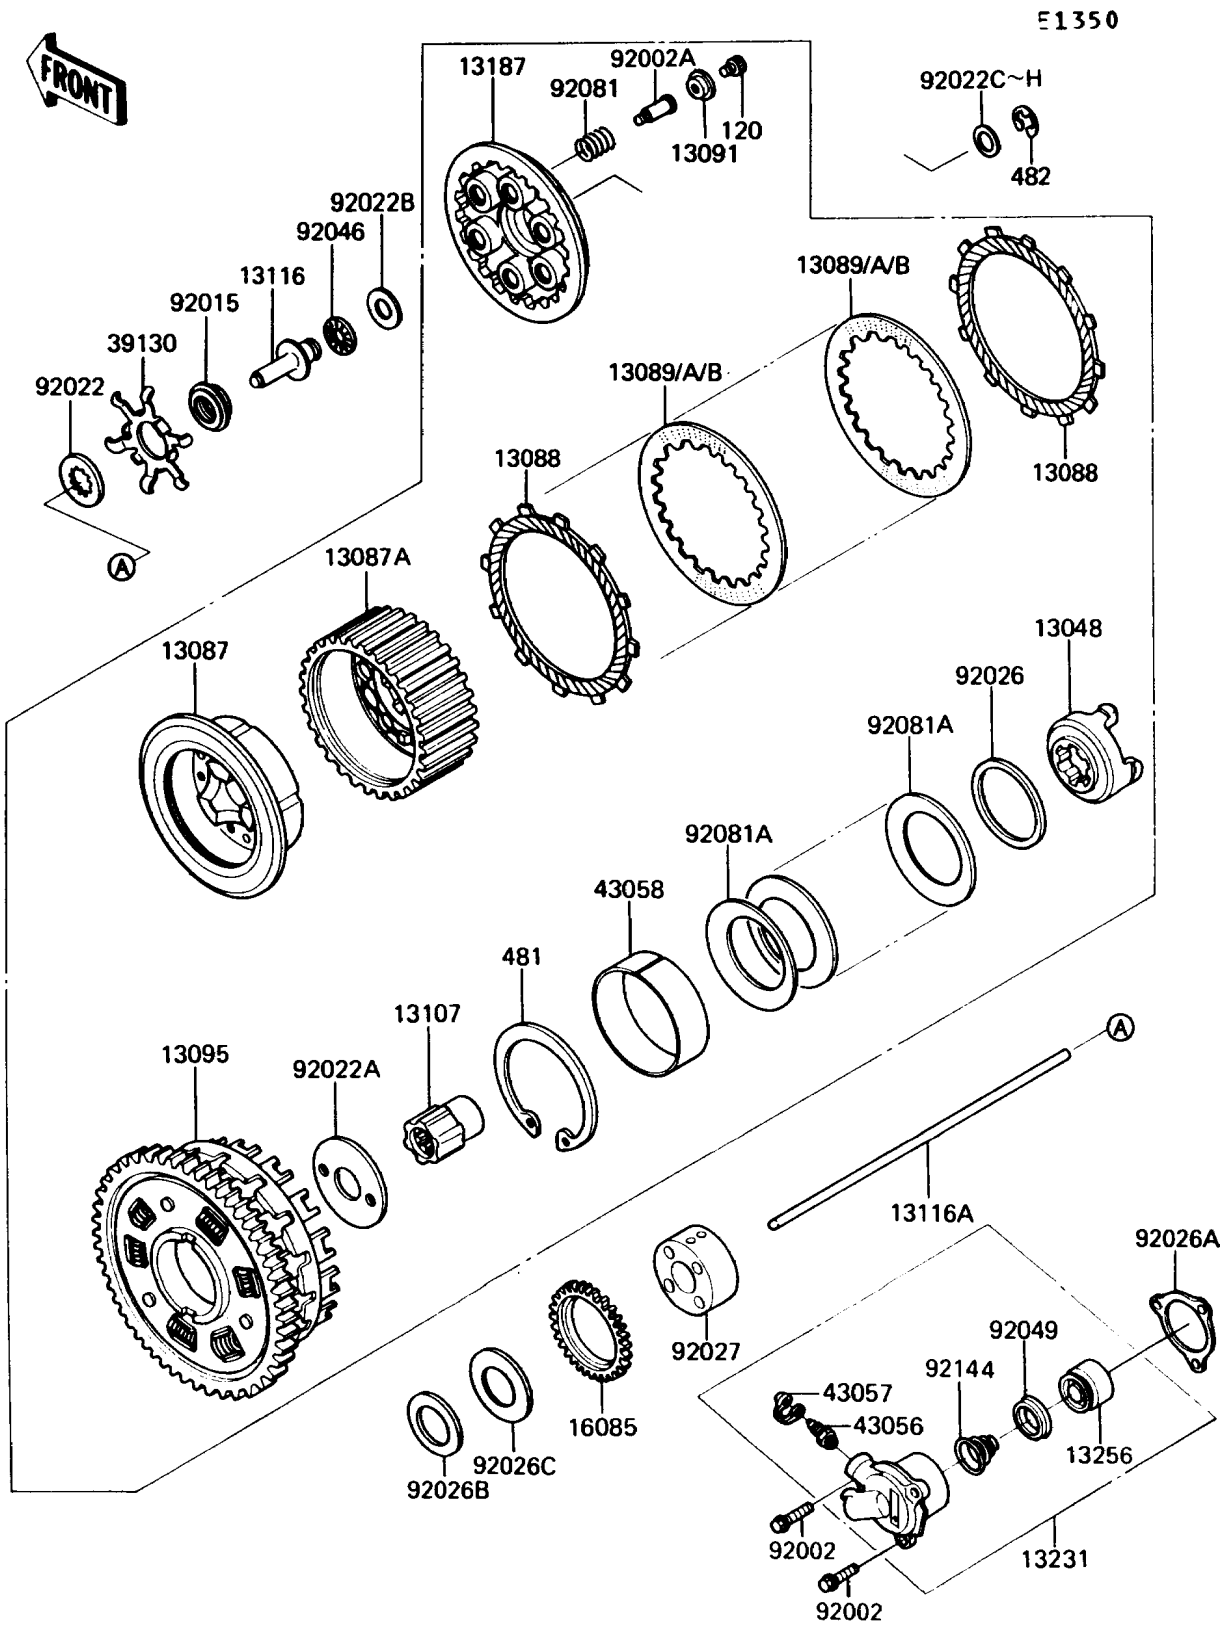

1989 Concours (Canada Only) PARTS DIAGRAM

Clutch