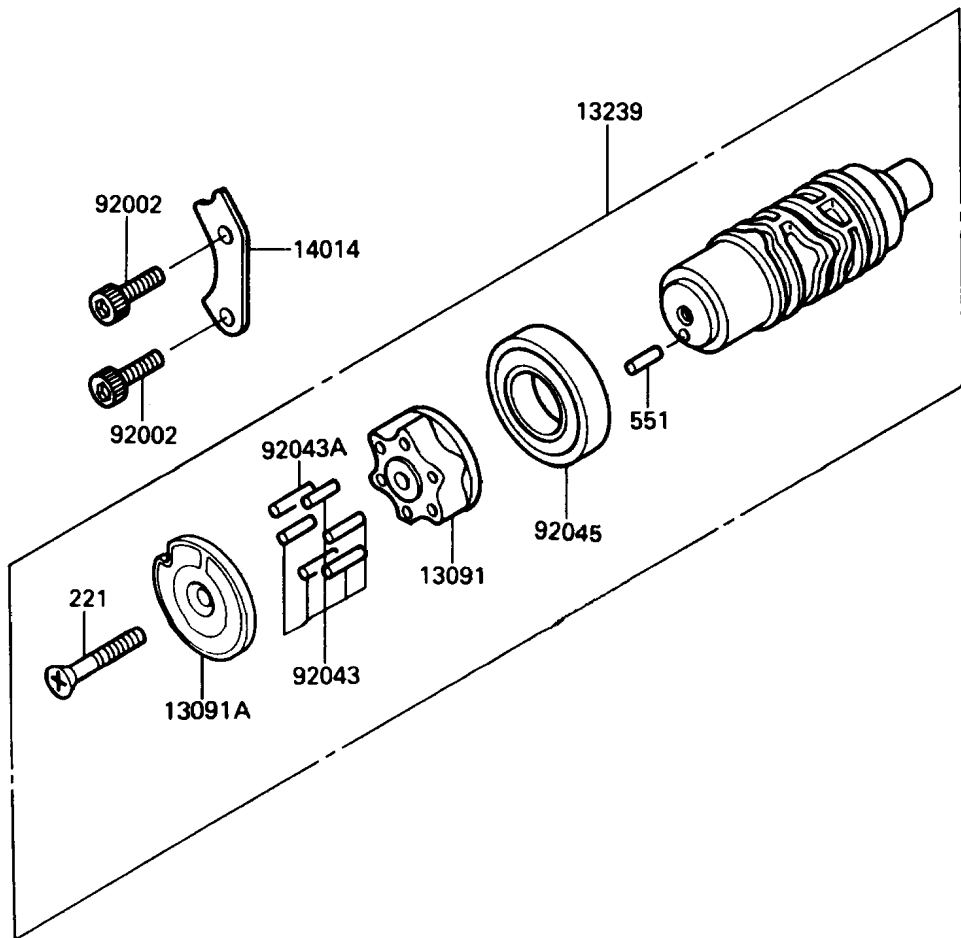

1989 Concours (Canada Only) PARTS DIAGRAM

Change Drum/Shift Fork

E1362

1989 Concours (Canada Only) PARTS LIST

Change Drum/Shift Fork

ITEM NAME	PART NUMBER	QUANTITY
HOLDER,CHANGE DRUM (Ref # 13091)	13091-1275	1
HOLDER,NEUTRAL (Ref # 13091A)	13091-1334	1
FORK-SHIFT (Ref # 13140)	13140-1127	1
FORK-SHIFT (Ref # 13140A)	13140-1128	1
FORK-SHIFT (Ref # 13140B)	13140-1129	1
DRUM-ASSY-CHANGE (Ref # 13239)	13239-1122	1
PLATE-POSITION,CHANGE DRUM (Ref # 14014)	14014-1059	1
ROD-SHIFT (Ref # 49047)	49047-1055	1
BOLT,SOCKET,6X16 (Ref # 92002)	92002-1778	2
PIN,DOWEL,4X15.8 (Ref # 92043)	92042-014	5
PIN,DOWEL,4X17.8 (Ref # 92043A)	92042-020	1
BEARING-BALL,16005(NTN) (Ref # 92045)	92045-1045	1
SCREW-CSK-CROS,6X45 (Ref # 221)	221B0645	1
PIN-DOWEL,4X8 (Ref # 551)	551A0408	1