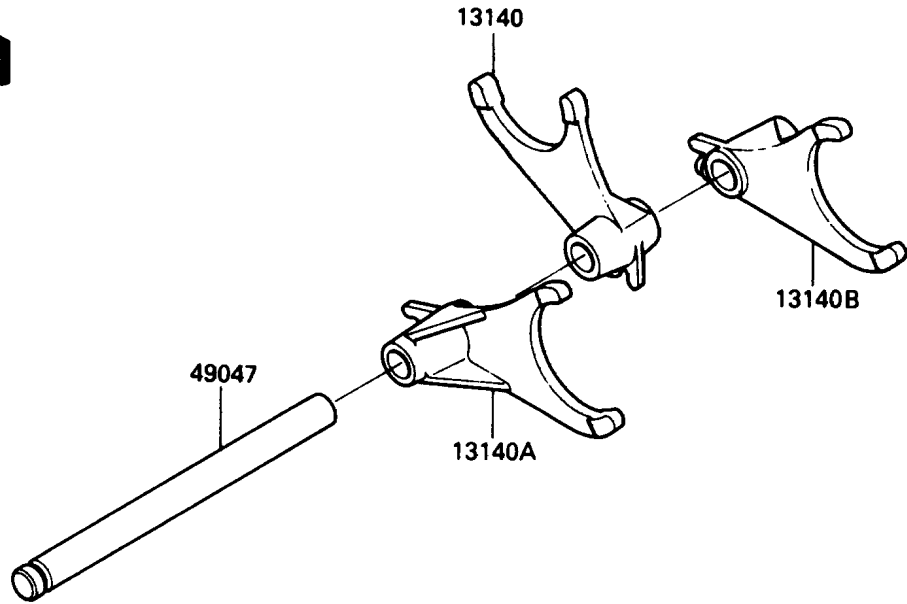

1989 Concours (Canada Only) PARTS DIAGRAM

Change Drum/Shift Fork

E1362

1989 Concours (Canada Only) PARTS LIST

Change Drum/Shift Fork

ITEM NAME	PART NUMBER	QUANTITY
HOLDER,CHANGE DRUM (Ref # 13091)	13091-1275	1
HOLDER,NEUTRAL (Ref # 13091A)	13091-1334	1
FORK-SHIFT (Ref # 13140)	13140-1127	1
FORK-SHIFT (Ref # 13140A)	13140-1128	1
FORK-SHIFT (Ref # 13140B)	13140-1129	1
DRUM-ASSY-CHANGE (Ref # 13239)	13239-1122	1
PLATE-POSITION,CHANGE DRUM (Ref # 14014)	14014-1059	1
ROD-SHIFT (Ref # 49047)	49047-1055	1
BOLT,SOCKET,6X16 (Ref # 92002)	92002-1778	2
PIN,DOWEL,4X15.8 (Ref # 92043)	92042-014	5
PIN,DOWEL,4X17.8 (Ref # 92043A)	92042-020	1
BEARING-BALL,16005(NTN) (Ref # 92045)	92045-1045	1
SCREW-CSK-CROS,6X45 (Ref # 221)	221B0645	1
PIN-DOWEL,4X8 (Ref # 551)	551A0408	1