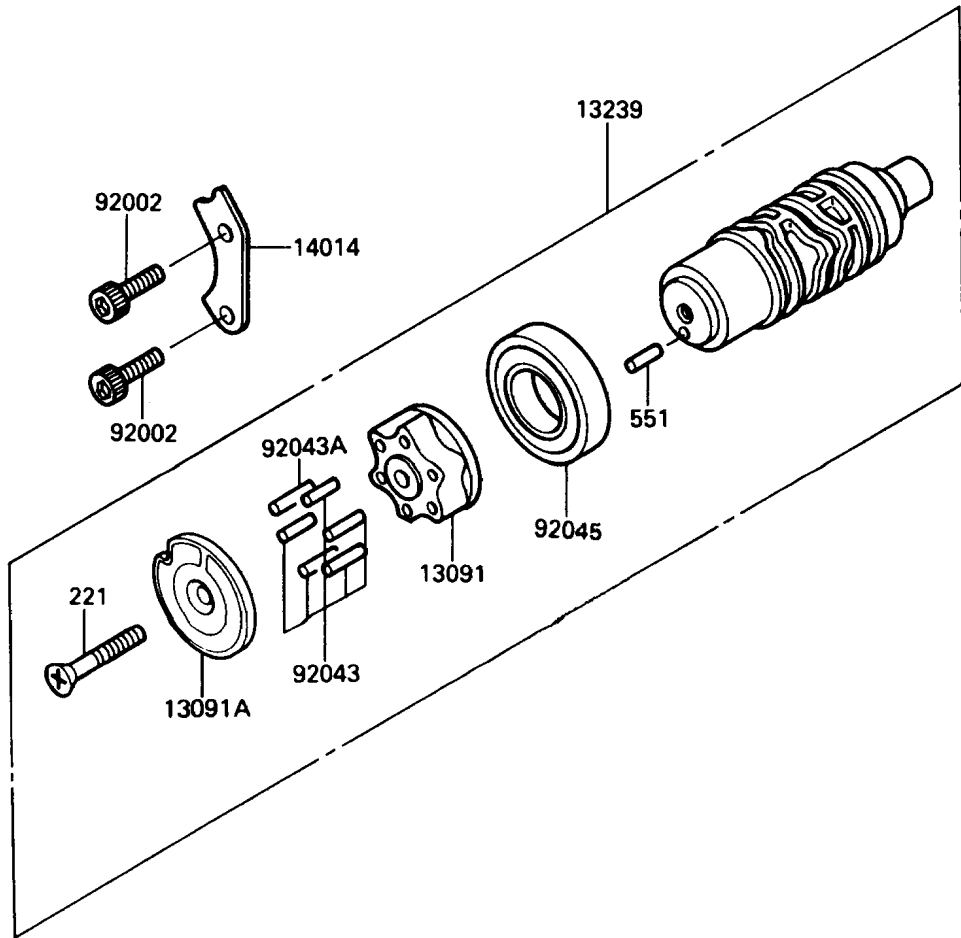

# 1989 Concours (Canada Only) PARTS DIAGRAM

Change Drum/Shift Fork

E1362

# 1989 Concours (Canada Only) PARTS LIST

## Change Drum/Shift Fork

ITEM NAME	PART NUMBER	QUANTITY
HOLDER,CHANGE DRUM (Ref # 13091)	13091-1275	1
HOLDER,NEUTRAL (Ref # 13091A)	13091-1334	1
FORK-SHIFT (Ref # 13140)	13140-1127	1
FORK-SHIFT (Ref # 13140A)	13140-1128	1
FORK-SHIFT (Ref # 13140B)	13140-1129	1
DRUM-ASSY-CHANGE (Ref # 13239)	13239-1122	1
PLATE-POSITION,CHANGE DRUM (Ref # 14014)	14014-1059	1
ROD-SHIFT (Ref # 49047)	49047-1055	1
BOLT,SOCKET,6X16 (Ref # 92002)	92002-1778	2
PIN,DOWEL,4X15.8 (Ref # 92043)	92042-014	5
PIN,DOWEL,4X17.8 (Ref # 92043A)	92042-020	1
BEARING-BALL,16005(NTN) (Ref # 92045)	92045-1045	1
SCREW-CSK-CROS,6X45 (Ref # 221)	221B0645	1
PIN-DOWEL,4X8 (Ref # 551)	551A0408	1