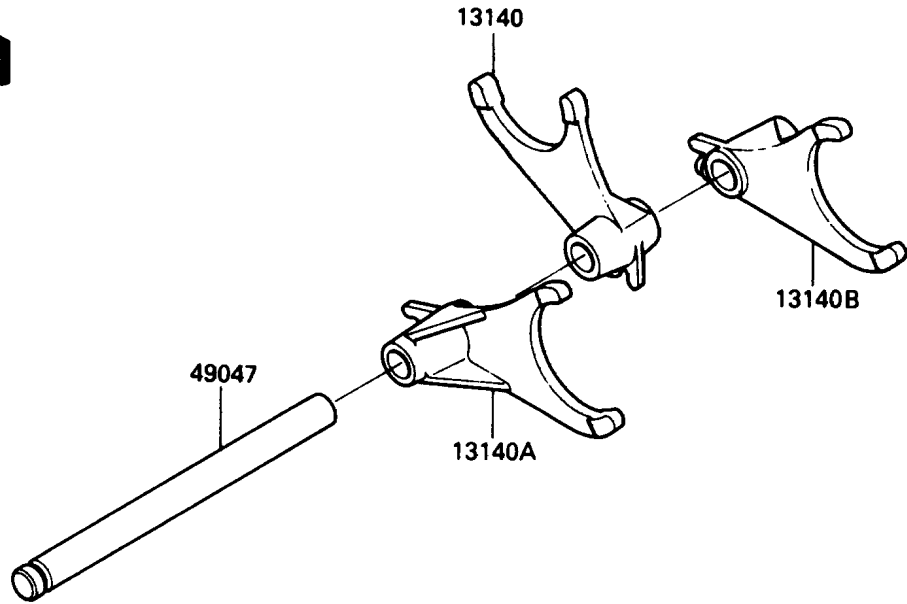

# 1989 Concours (Canada Only) PARTS DIAGRAM

Change Drum/Shift Fork

E1362

# 1989 Concours (Canada Only) PARTS LIST

## Change Drum/Shift Fork

ITEM NAME	PART NUMBER	QUANTITY
HOLDER,CHANGE DRUM (Ref # 13091)	13091-1275	1
HOLDER,NEUTRAL (Ref # 13091A)	13091-1334	1
FORK-SHIFT (Ref # 13140)	13140-1127	1
FORK-SHIFT (Ref # 13140A)	13140-1128	1
FORK-SHIFT (Ref # 13140B)	13140-1129	1
DRUM-ASSY-CHANGE (Ref # 13239)	13239-1122	1
PLATE-POSITION,CHANGE DRUM (Ref # 14014)	14014-1059	1
ROD-SHIFT (Ref # 49047)	49047-1055	1
BOLT,SOCKET,6X16 (Ref # 92002)	92002-1778	2
PIN,DOWEL,4X15.8 (Ref # 92043)	92042-014	5
PIN,DOWEL,4X17.8 (Ref # 92043A)	92042-020	1
BEARING-BALL,16005(NTN) (Ref # 92045)	92045-1045	1
SCREW-CSK-CROS,6X45 (Ref # 221)	221B0645	1
PIN-DOWEL,4X8 (Ref # 551)	551A0408	1