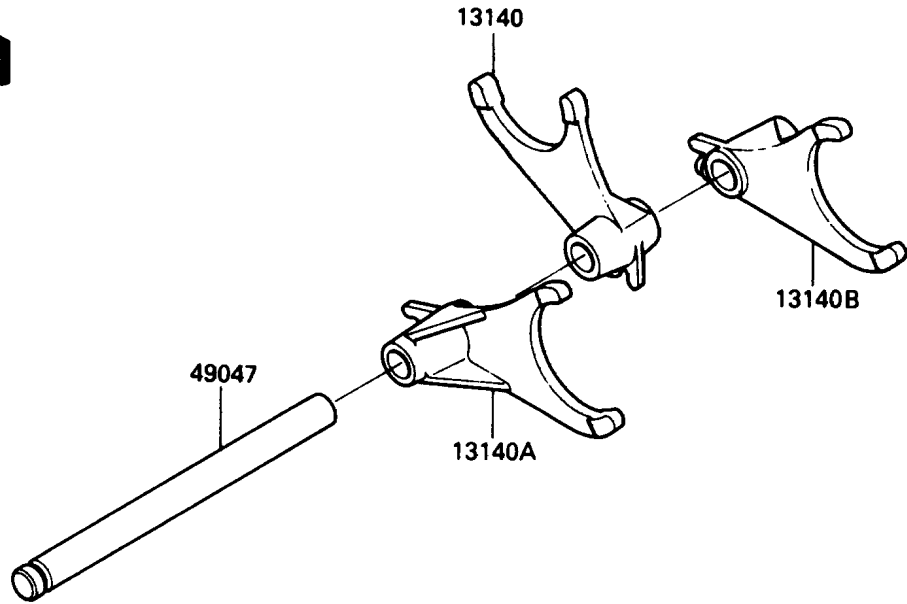

1991 Concours PARTS DIAGRAM

Change Drum/Shift Fork

E1362

1991 Concours PARTS LIST

Change Drum/Shift Fork

ITEM NAME	PART NUMBER	QUANTITY
HOLDER,CHANGE DRUM (Ref # 13091)	13091-1275	1
HOLDER,NEUTRAL (Ref # 13091A)	13091-1334	1
FORK-SHIFT (Ref # 13140)	13140-1127	1
FORK-SHIFT (Ref # 13140A)	13140-1128	1
FORK-SHIFT (Ref # 13140B)	13140-1129	1
DRUM-ASSY-CHANGE (Ref # 13239)	13239-1122	1
PLATE-POSITION,CHANGE DRUM (Ref # 14014)	14014-1059	1
ROD-SHIFT (Ref # 49047)	49047-1055	1
BOLT,SOCKET,6X16 (Ref # 92002)	92002-1778	2
PIN,DOWEL,4X15.8 (Ref # 92043)	92042-014	5
PIN,DOWEL,4X17.8 (Ref # 92043A)	92042-020	1
BEARING-BALL,16005(NTN) (Ref # 92045)	92045-1045	1
SCREW-CSK-CROS,6X45 (Ref # 221)	221B0645	1
PIN-DOWEL,4X8 (Ref # 551)	551A0408	1