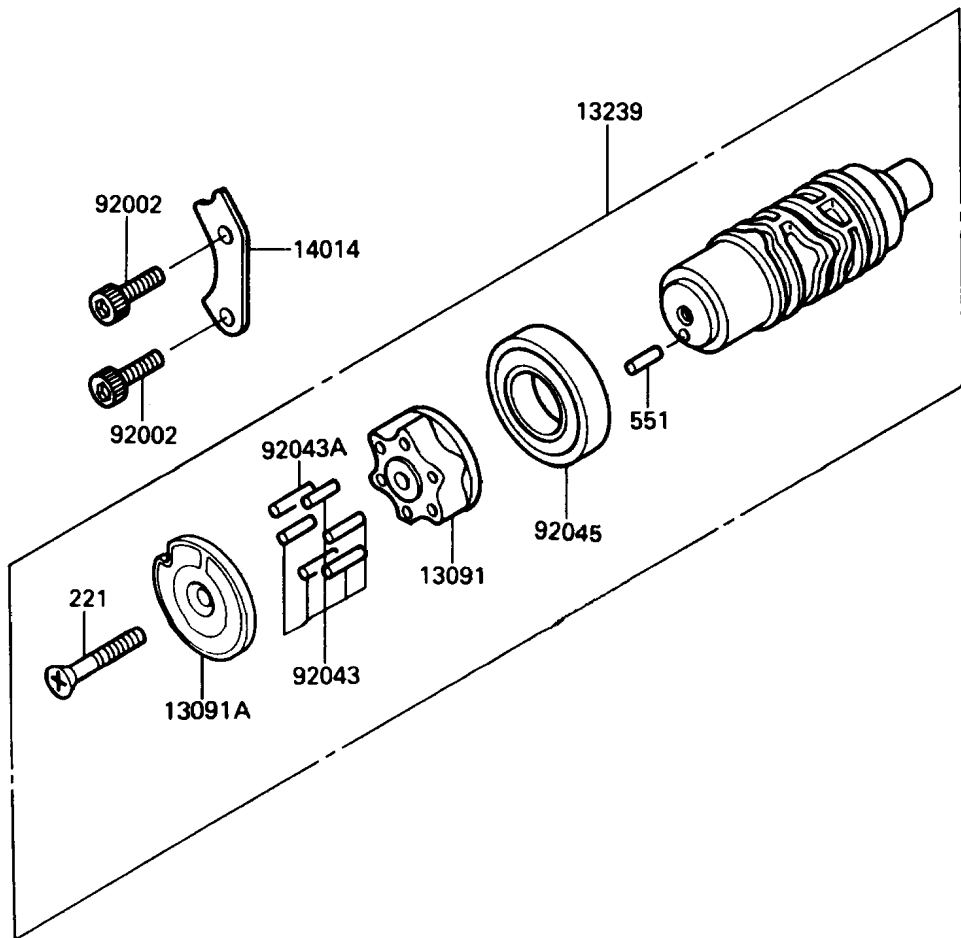

1991 Concours PARTS DIAGRAM

Change Drum/Shift Fork

E1362

1991 Concours PARTS LIST

Change Drum/Shift Fork

ITEM NAME	PART NUMBER	QUANTITY
HOLDER,CHANGE DRUM (Ref # 13091)	13091-1275	1
HOLDER,NEUTRAL (Ref # 13091A)	13091-1334	1
FORK-SHIFT (Ref # 13140)	13140-1127	1
FORK-SHIFT (Ref # 13140A)	13140-1128	1
FORK-SHIFT (Ref # 13140B)	13140-1129	1
DRUM-ASSY-CHANGE (Ref # 13239)	13239-1122	1
PLATE-POSITION,CHANGE DRUM (Ref # 14014)	14014-1059	1
ROD-SHIFT (Ref # 49047)	49047-1055	1
BOLT,SOCKET,6X16 (Ref # 92002)	92002-1778	2
PIN,DOWEL,4X15.8 (Ref # 92043)	92042-014	5
PIN,DOWEL,4X17.8 (Ref # 92043A)	92042-020	1
BEARING-BALL,16005(NTN) (Ref # 92045)	92045-1045	1
SCREW-CSK-CROS,6X45 (Ref # 221)	221B0645	1
PIN-DOWEL,4X8 (Ref # 551)	551A0408	1