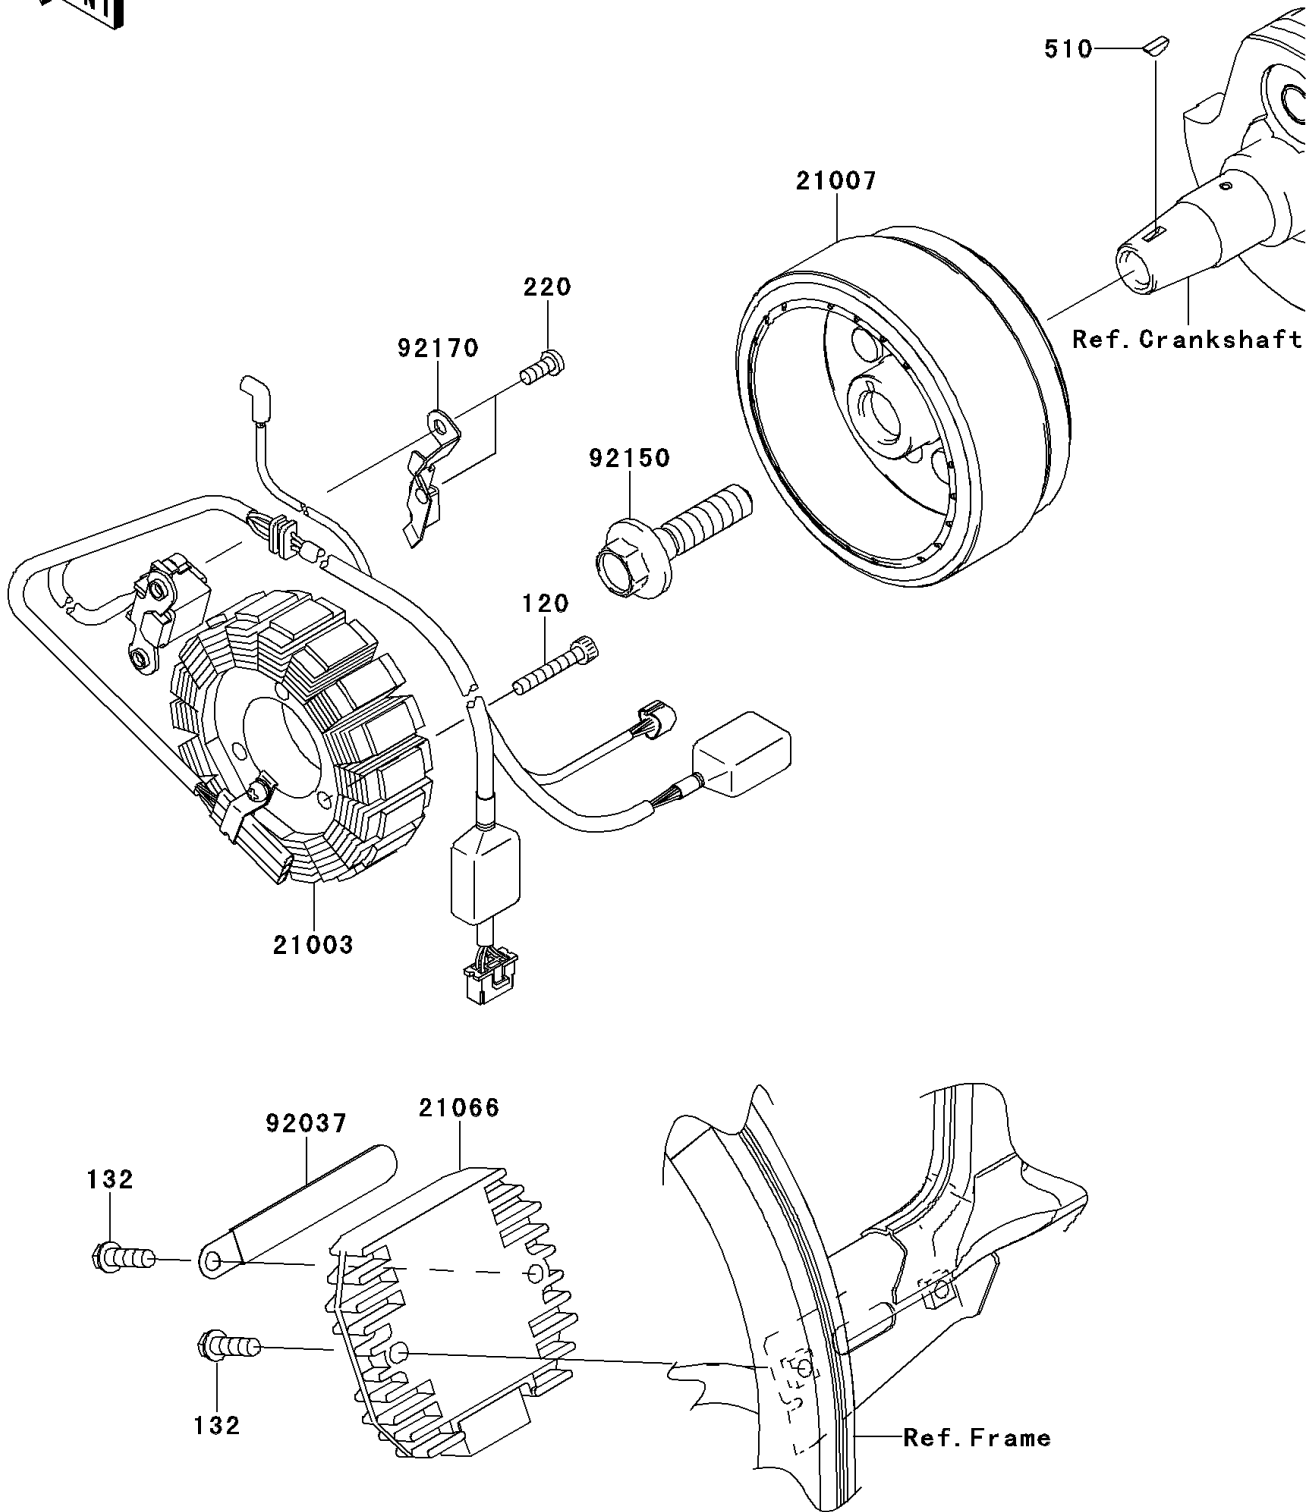

2011 KLX250S (Canada Only) PARTS DIAGRAM

Generator

E1810

2011 KLX250S (Canada Only) PARTS LIST

Generator

ITEM NAME	PART NUMBER	QUANTITY
BOLT-SOCKET,5X30 (Ref # 120)	120CA0530	3
BOLT-FLANGED-SMALL,6X20 (Ref # 132)	132BA0620	2
SCREW-PAN-CROS,5X12 (Ref # 220)	220AA0512	2
KEY-WOODRUFF (Ref # 510)	510A3100	1
STATOR (Ref # 21003)	21003-0087	1
ROTOR,MAGNETO (Ref # 21007)	21007-0118	1
REGULATOR-VOLTAGE (Ref # 21066)	21066-0027	1
CLAMP (Ref # 92037)	92037-1993	1
BOLT,12X50 (Ref # 92150)	92150-1708	1
CLAMP (Ref # 92170)	92170-1346	1