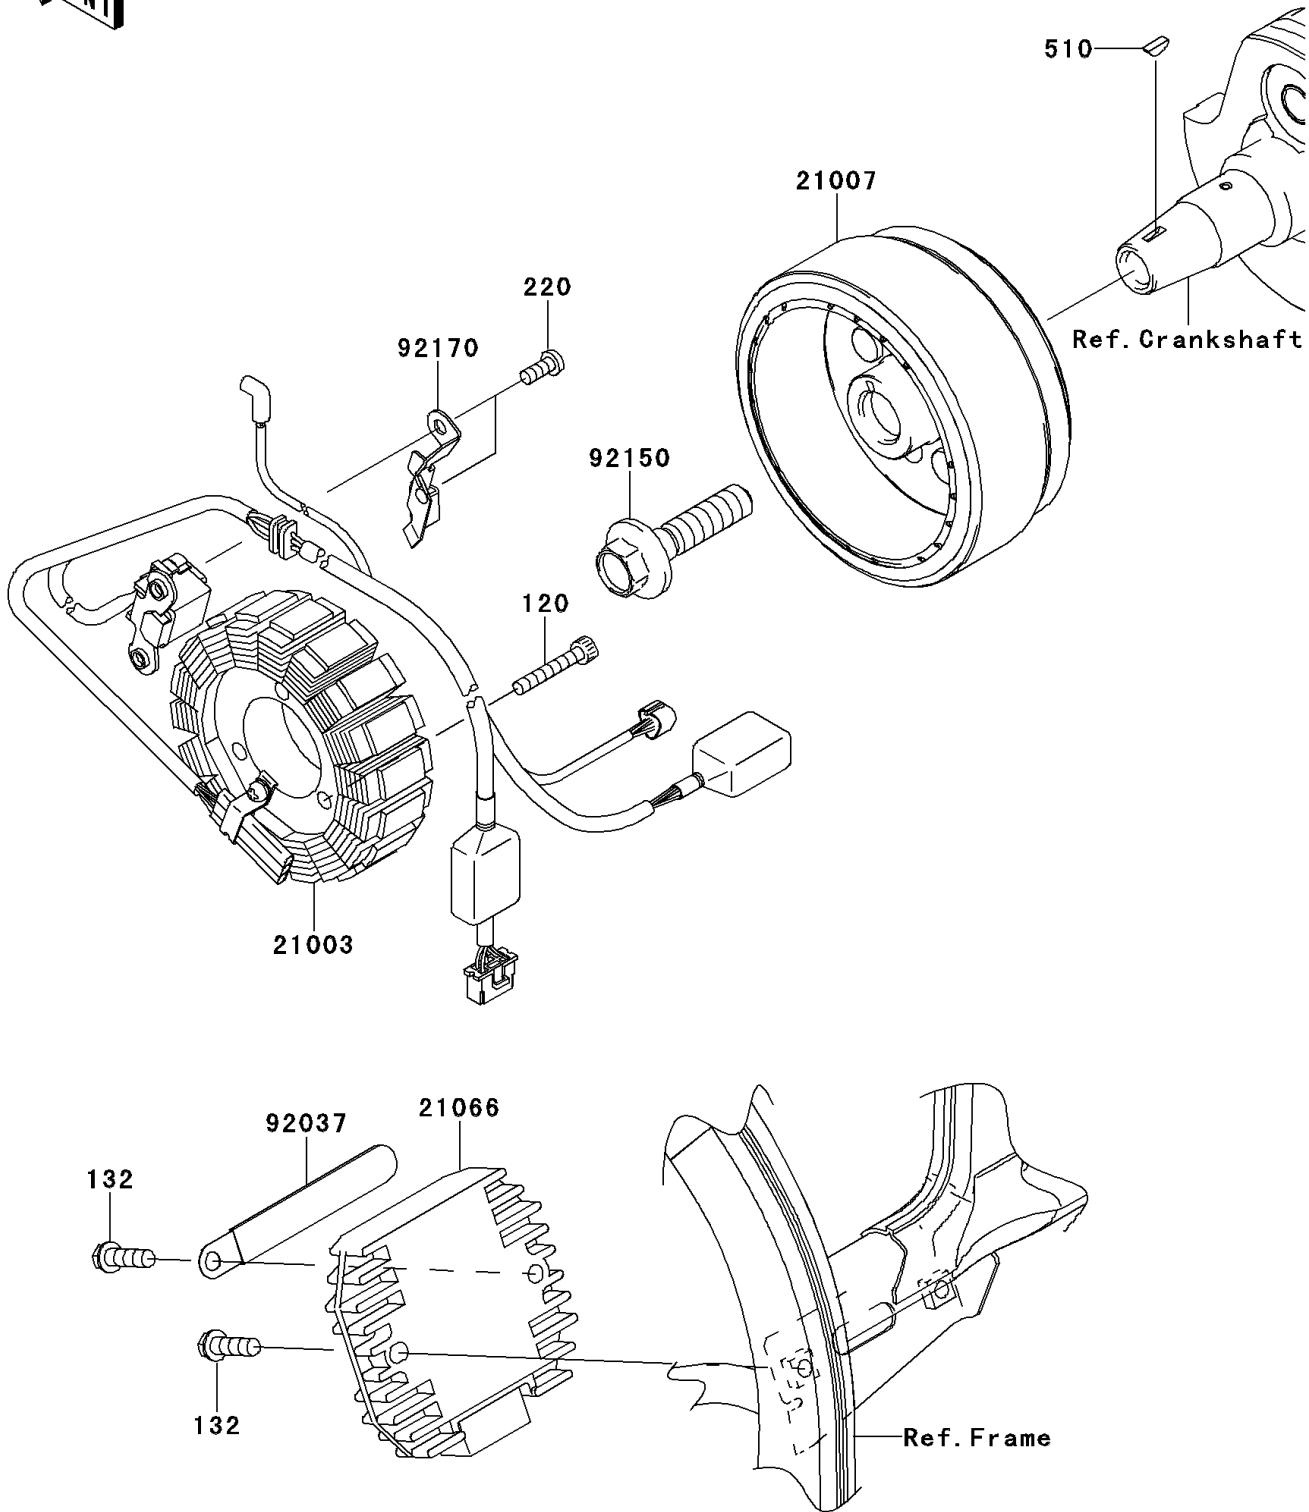

2011 KLX250S (Canada Only) PARTS DIAGRAM

Generator

E1810

2011 KLX250S (Canada Only) PARTS LIST

Generator

ITEM NAME	PART NUMBER	QUANTITY
-----------	-------------	----------