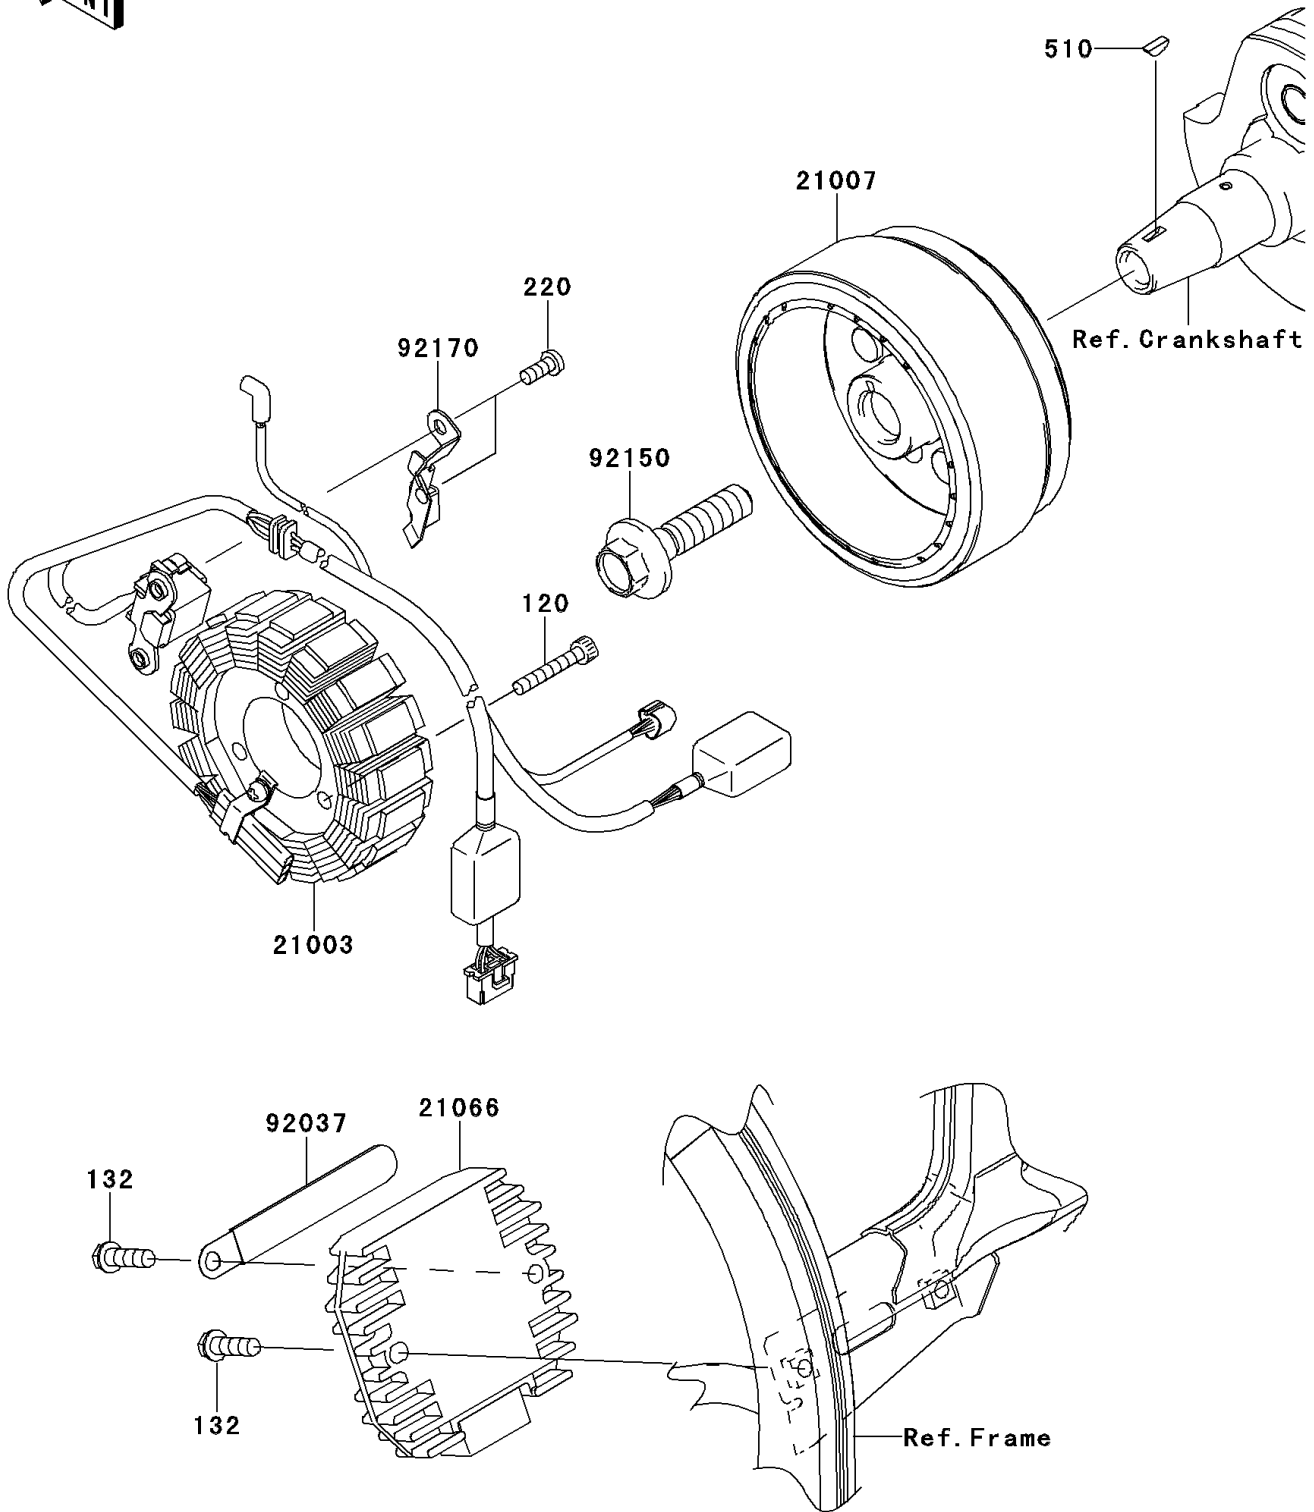

2012 KLX® 250S PARTS DIAGRAM

Generator

E1810

2012 KLX® 250S PARTS LIST

Generator

ITEM NAME	PART NUMBER	QUANTITY
BOLT-SOCKET,5X30 (Ref # 120)	120CA0530	3
BOLT-FLANGED-SMALL,6X20 (Ref # 132)	132BA0620	2
SCREW-PAN-CROS,5X12 (Ref # 220)	220AA0512	2
KEY-WOODRUFF (Ref # 510)	510A3100	1
STATOR (Ref # 21003)	21003-0087	1
ROTOR,MAGNETO (Ref # 21007)	21007-0118	1
REGULATOR-VOLTAGE (Ref # 21066)	21066-0027	1
CLAMP (Ref # 92037)	92037-1993	1
BOLT,12X50 (Ref # 92150)	92150-1708	1
CLAMP (Ref # 92170)	92170-1346	1