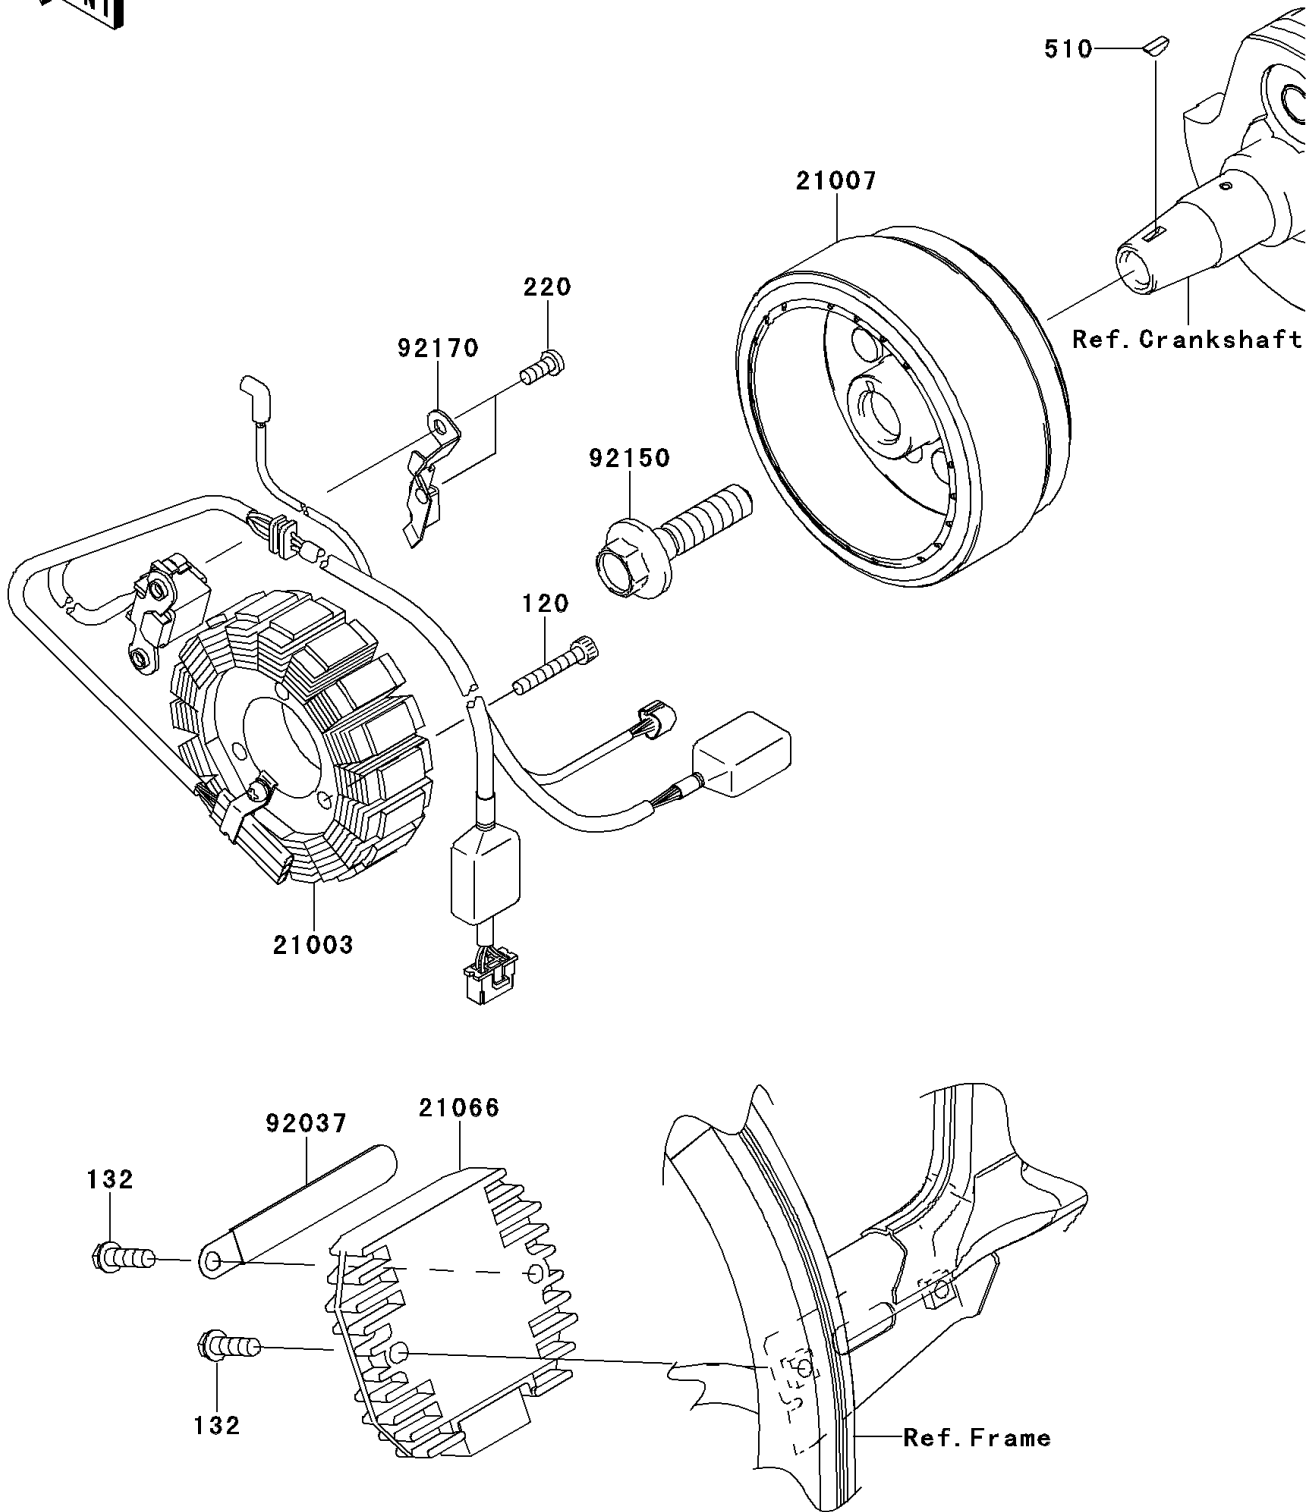

# 2012 KLX® 250S PARTS DIAGRAM

Generator

E1810

## 2012 KLX® 250S PARTS LIST

### Generator

ITEM NAME	PART NUMBER	QUANTITY
BOLT-SOCKET,5X30 (Ref # 120)	120CA0530	3
BOLT-FLANGED-SMALL,6X20 (Ref # 132)	132BA0620	2
SCREW-PAN-CROS,5X12 (Ref # 220)	220AA0512	2
KEY-WOODRUFF (Ref # 510)	510A3100	1
STATOR (Ref # 21003)	21003-0087	1
ROTOR,MAGNETO (Ref # 21007)	21007-0118	1
REGULATOR-VOLTAGE (Ref # 21066)	21066-0027	1
CLAMP (Ref # 92037)	92037-1993	1
BOLT,12X50 (Ref # 92150)	92150-1708	1
CLAMP (Ref # 92170)	92170-1346	1