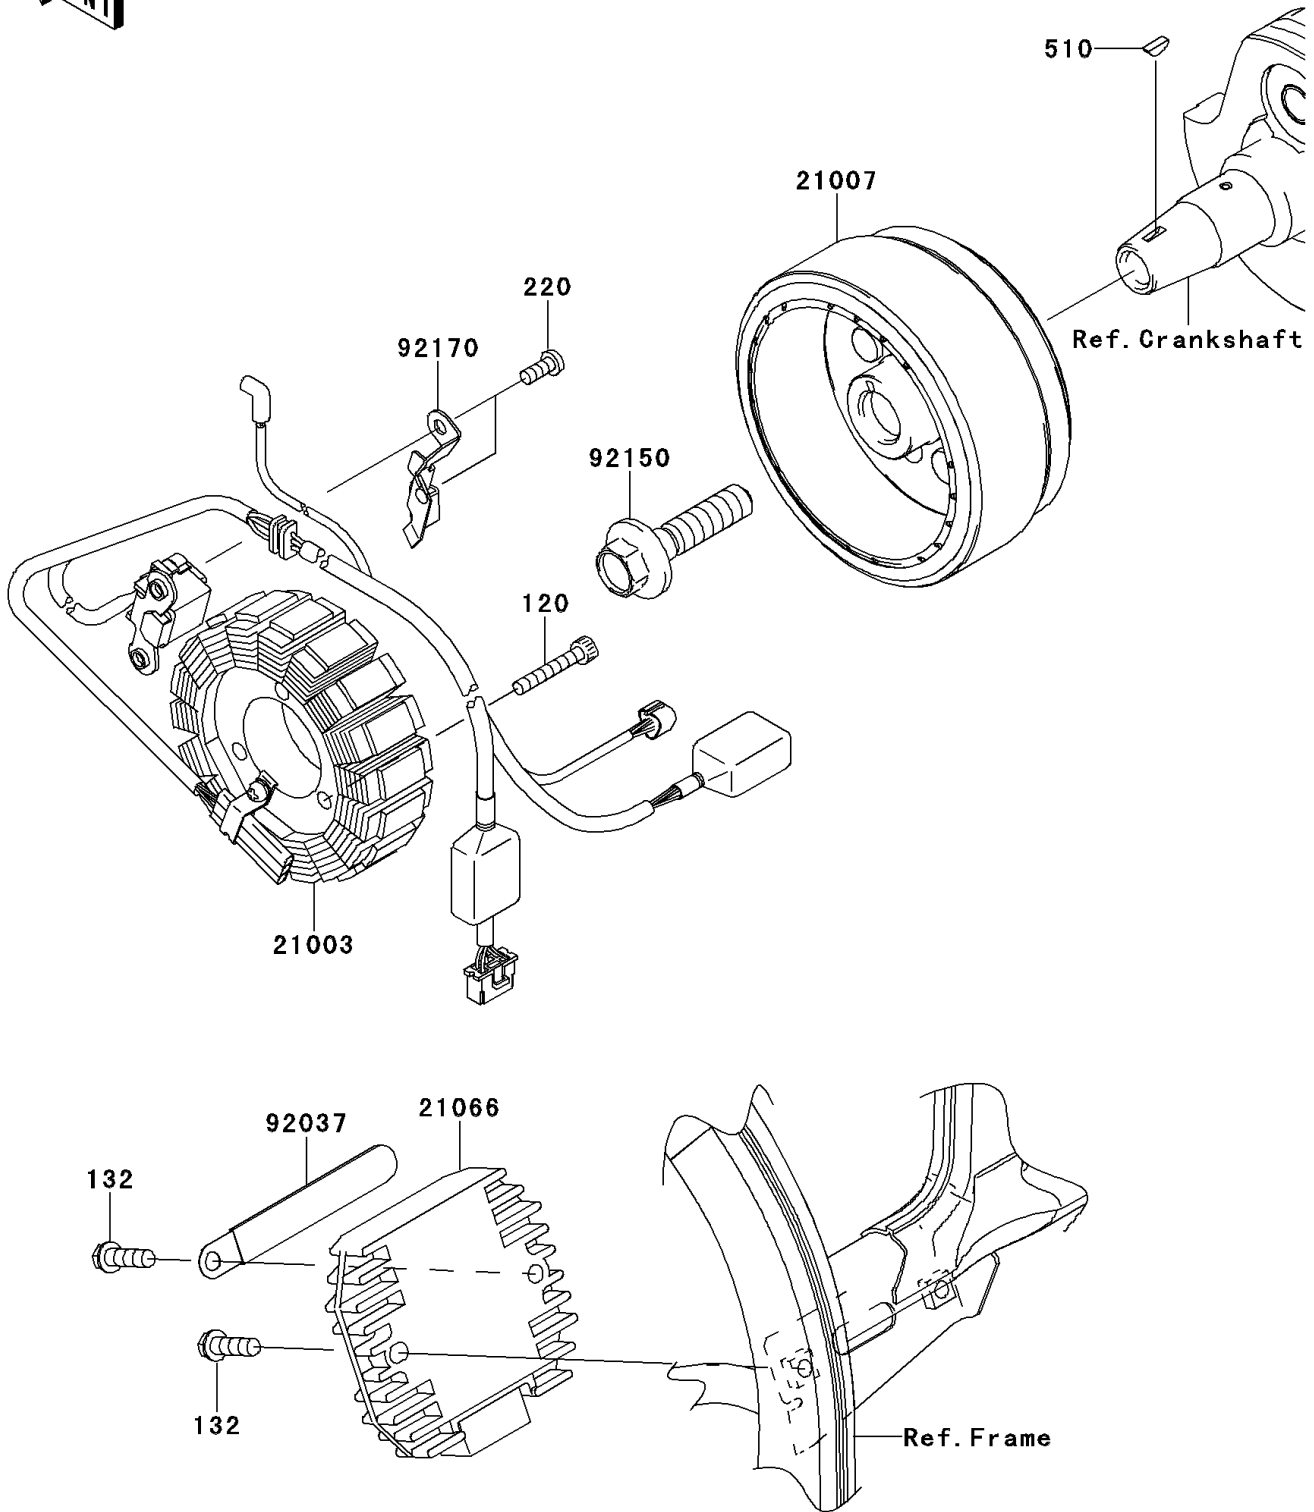

2013 KLX® 250S PARTS DIAGRAM

Generator

E1810

2013 KLX® 250S PARTS LIST

Generator

ITEM NAME	PART NUMBER	QUANTITY
BOLT-SOCKET,5X30 (Ref # 120)	120CA0530	3
BOLT-FLANGED-SMALL,6X20 (Ref # 132)	132BA0620	2
SCREW-PAN-CROS,5X12 (Ref # 220)	220AA0512	2
KEY-WOODRUFF (Ref # 510)	510A3100	1
STATOR (Ref # 21003)	21003-0087	1
ROTOR,MAGNETO (Ref # 21007)	21007-0118	1
REGULATOR-VOLTAGE (Ref # 21066)	21066-0027	1
CLAMP (Ref # 92037)	92037-1993	1
BOLT,12X50 (Ref # 92150)	92150-1708	1
CLAMP (Ref # 92170)	92170-1346	1