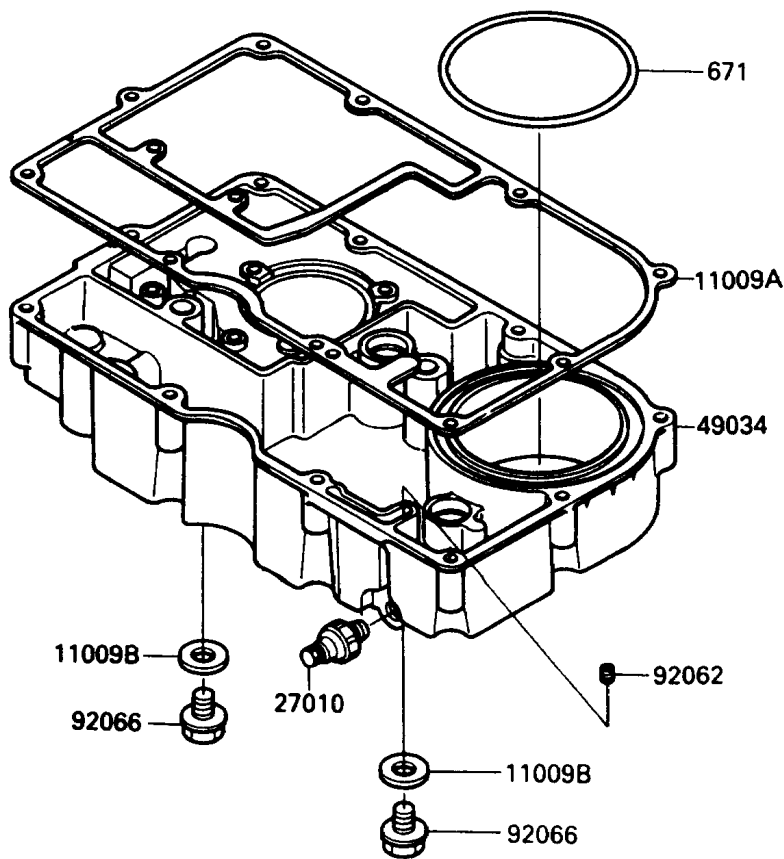

# 1989 Concours (Canada Only) PARTS DIAGRAM

Breather Body/Oil Pan

E1452

## Breather Body/Oil Pan

ITEM NAME	PART NUMBER	QUANTITY
GASKET,BREATHER BODY (Ref # 11009)	11009-1861	1
GASKET,OIL PAN (Ref # 11009A)	11009-1981	1
GASKET,12X22X2,DRAIN PLUG (Ref # 11009B)	92065-097	2
PLATE,BREATHER (Ref # 13169)	13169-1967	1
BODY-BREATHER (Ref # 14070)	14070-1072	1
SEPARATOR,OIL (Ref # 16165)	16165-1053	1
SWITCH,OIL PRESSURE (Ref # 27010)	27010-1155	1
PAN-OIL (Ref # 49034)	49034-1065	1
NOZZLE,YELLOW (Ref # 92062)	92062-1057	1
PLUG,OIL DRAIN,12X15 (Ref # 92066)	92066-1174	2
BOLT-FLANGED-SMALL (Ref # 132)	132E0625	4
BOLT-FLANGED-SMALL (Ref # 132A)	132J0625	4
BOLT-FLANGED-SMALL,6X40 (Ref # 132B)	132J0640	6
SCREW-PAN-WP-CROS (Ref # 235)	235B0610	2
O RING,90MM (Ref # 671)	671B2590	1