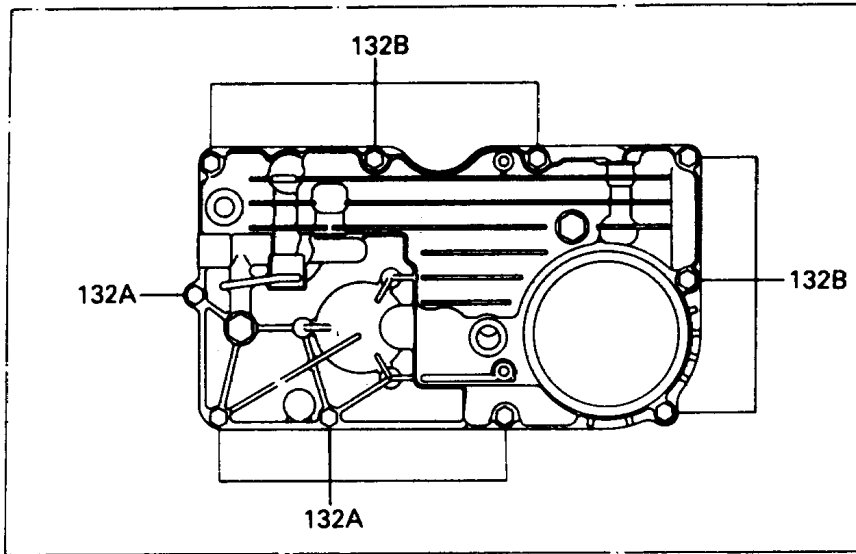

# 1989 Concours (Canada Only) PARTS DIAGRAM

Breather Body/Oil Pan

E1452

## Breather Body/Oil Pan

ITEM NAME	PART NUMBER	QUANTITY
GASKET,BREATHER BODY (Ref # 11009)	11009-1861	1
GASKET,OIL PAN (Ref # 11009A)	11009-1981	1
GASKET,12X22X2,DRAIN PLUG (Ref # 11009B)	92065-097	2
PLATE,BREATHER (Ref # 13169)	13169-1967	1
BODY-BREATHER (Ref # 14070)	14070-1072	1
SEPARATOR,OIL (Ref # 16165)	16165-1053	1
SWITCH,OIL PRESSURE (Ref # 27010)	27010-1155	1
PAN-OIL (Ref # 49034)	49034-1065	1
NOZZLE,YELLOW (Ref # 92062)	92062-1057	1
PLUG,OIL DRAIN,12X15 (Ref # 92066)	92066-1174	2
BOLT-FLANGED-SMALL (Ref # 132)	132E0625	4
BOLT-FLANGED-SMALL (Ref # 132A)	132J0625	4
BOLT-FLANGED-SMALL,6X40 (Ref # 132B)	132J0640	6
SCREW-PAN-WP-CROS (Ref # 235)	235B0610	2
O RING,90MM (Ref # 671)	671B2590	1