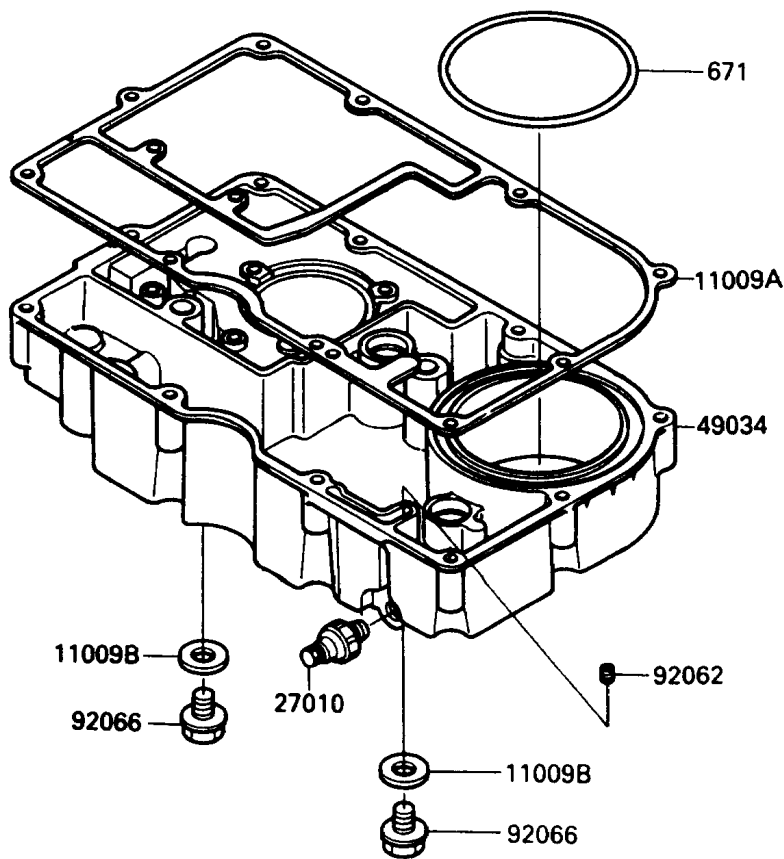

1989 Concours (Canada Only) PARTS DIAGRAM

Breather Body/Oil Pan

E1452

1989 Concours (Canada Only) PARTS LIST

Breather Body/Oil Pan

ITEM NAME	PART NUMBER	QUANTITY
GASKET,BREATHER BODY (Ref # 11009)	11009-1861	1
GASKET,OIL PAN (Ref # 11009A)	11009-1981	1
GASKET,12X22X2,DRAIN PLUG (Ref # 11009B)	92065-097	2
PLATE,BREATHER (Ref # 13169)	13169-1967	1
BODY-BREATHER (Ref # 14070)	14070-1072	1
SEPARATOR,OIL (Ref # 16165)	16165-1053	1
SWITCH,OIL PRESSURE (Ref # 27010)	27010-1155	1
PAN-OIL (Ref # 49034)	49034-1065	1
NOZZLE,YELLOW (Ref # 92062)	92062-1057	1
PLUG,OIL DRAIN,12X15 (Ref # 92066)	92066-1174	2
BOLT-FLANGED-SMALL (Ref # 132)	132E0625	4
BOLT-FLANGED-SMALL (Ref # 132A)	132J0625	4
BOLT-FLANGED-SMALL,6X40 (Ref # 132B)	132J0640	6
SCREW-PAN-WP-CROS (Ref # 235)	235B0610	2
O RING,90MM (Ref # 671)	671B2590	1