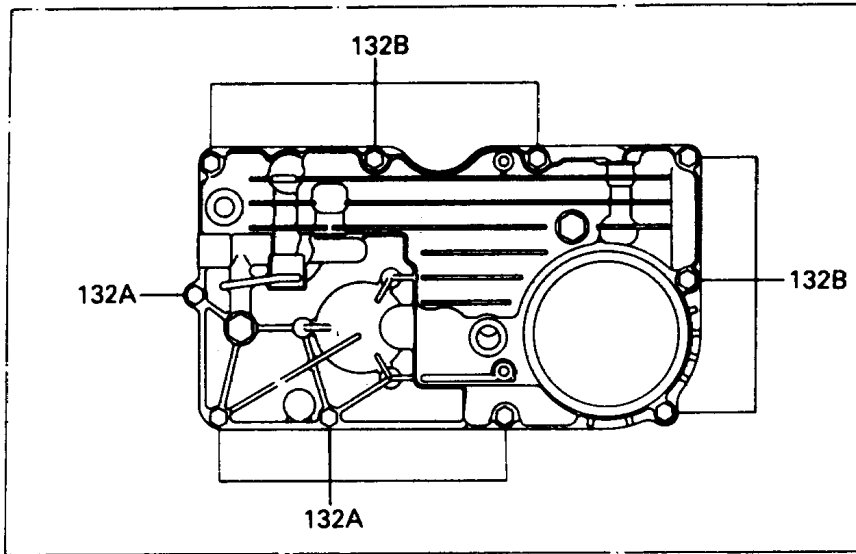

1989 Concours (Canada Only) PARTS DIAGRAM

Breather Body/Oil Pan

E1452

1989 Concours (Canada Only) PARTS LIST

Breather Body/Oil Pan

ITEM NAME	PART NUMBER	QUANTITY
GASKET,BREATHER BODY (Ref # 11009)	11009-1861	1
GASKET,OIL PAN (Ref # 11009A)	11009-1981	1
GASKET,12X22X2,DRAIN PLUG (Ref # 11009B)	92065-097	2
PLATE,BREATHER (Ref # 13169)	13169-1967	1
BODY-BREATHER (Ref # 14070)	14070-1072	1
SEPARATOR,OIL (Ref # 16165)	16165-1053	1
SWITCH,OIL PRESSURE (Ref # 27010)	27010-1155	1
PAN-OIL (Ref # 49034)	49034-1065	1
NOZZLE,YELLOW (Ref # 92062)	92062-1057	1
PLUG,OIL DRAIN,12X15 (Ref # 92066)	92066-1174	2
BOLT-FLANGED-SMALL (Ref # 132)	132E0625	4
BOLT-FLANGED-SMALL (Ref # 132A)	132J0625	4
BOLT-FLANGED-SMALL,6X40 (Ref # 132B)	132J0640	6
SCREW-PAN-WP-CROS (Ref # 235)	235B0610	2
O RING,90MM (Ref # 671)	671B2590	1