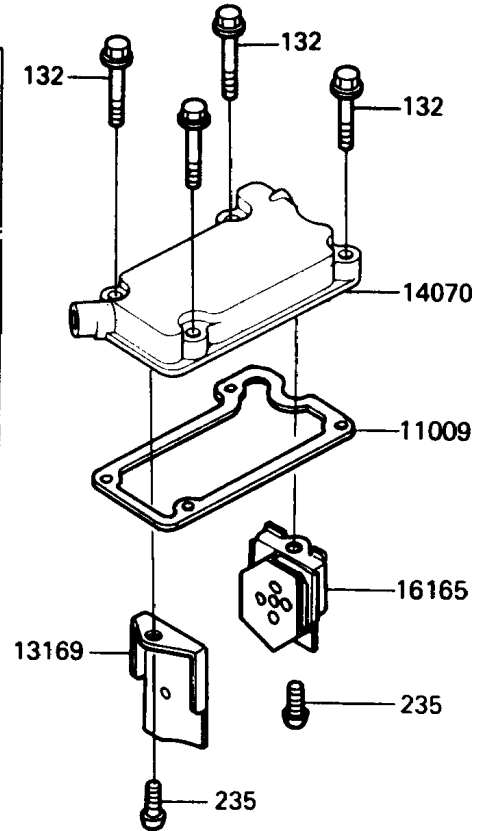

# 1989 Concours (Canada Only) PARTS DIAGRAM

Breather Body/Oil Pan

E1452

## Breather Body/Oil Pan

ITEM NAME	PART NUMBER	QUANTITY
GASKET,BREATHER BODY (Ref # 11009)	11009-1861	1
GASKET,OIL PAN (Ref # 11009A)	11009-1981	1
GASKET,12X22X2,DRAIN PLUG (Ref # 11009B)	92065-097	2
PLATE,BREATHER (Ref # 13169)	13169-1967	1
BODY-BREATHER (Ref # 14070)	14070-1072	1
SEPARATOR,OIL (Ref # 16165)	16165-1053	1
SWITCH,OIL PRESSURE (Ref # 27010)	27010-1155	1
PAN-OIL (Ref # 49034)	49034-1065	1
NOZZLE,YELLOW (Ref # 92062)	92062-1057	1
PLUG,OIL DRAIN,12X15 (Ref # 92066)	92066-1174	2
BOLT-FLANGED-SMALL (Ref # 132)	132E0625	4
BOLT-FLANGED-SMALL (Ref # 132A)	132J0625	4
BOLT-FLANGED-SMALL,6X40 (Ref # 132B)	132J0640	6
SCREW-PAN-WP-CROS (Ref # 235)	235B0610	2
O RING,90MM (Ref # 671)	671B2590	1