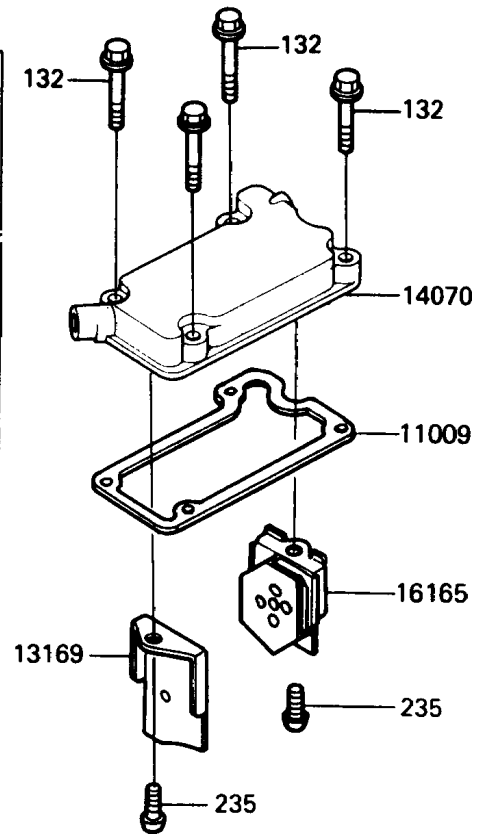

1989 Concours (Canada Only) PARTS DIAGRAM

Breather Body/Oil Pan

E1452

1989 Concours (Canada Only) PARTS LIST

Breather Body/Oil Pan

ITEM NAME	PART NUMBER	QUANTITY
GASKET,BREATHER BODY (Ref # 11009)	11009-1861	1
GASKET,OIL PAN (Ref # 11009A)	11009-1981	1
GASKET,12X22X2,DRAIN PLUG (Ref # 11009B)	92065-097	2
PLATE,BREATHER (Ref # 13169)	13169-1967	1
BODY-BREATHER (Ref # 14070)	14070-1072	1
SEPARATOR,OIL (Ref # 16165)	16165-1053	1
SWITCH,OIL PRESSURE (Ref # 27010)	27010-1155	1
PAN-OIL (Ref # 49034)	49034-1065	1
NOZZLE,YELLOW (Ref # 92062)	92062-1057	1
PLUG,OIL DRAIN,12X15 (Ref # 92066)	92066-1174	2
BOLT-FLANGED-SMALL (Ref # 132)	132E0625	4
BOLT-FLANGED-SMALL (Ref # 132A)	132J0625	4
BOLT-FLANGED-SMALL,6X40 (Ref # 132B)	132J0640	6
SCREW-PAN-WP-CROS (Ref # 235)	235B0610	2
O RING,90MM (Ref # 671)	671B2590	1