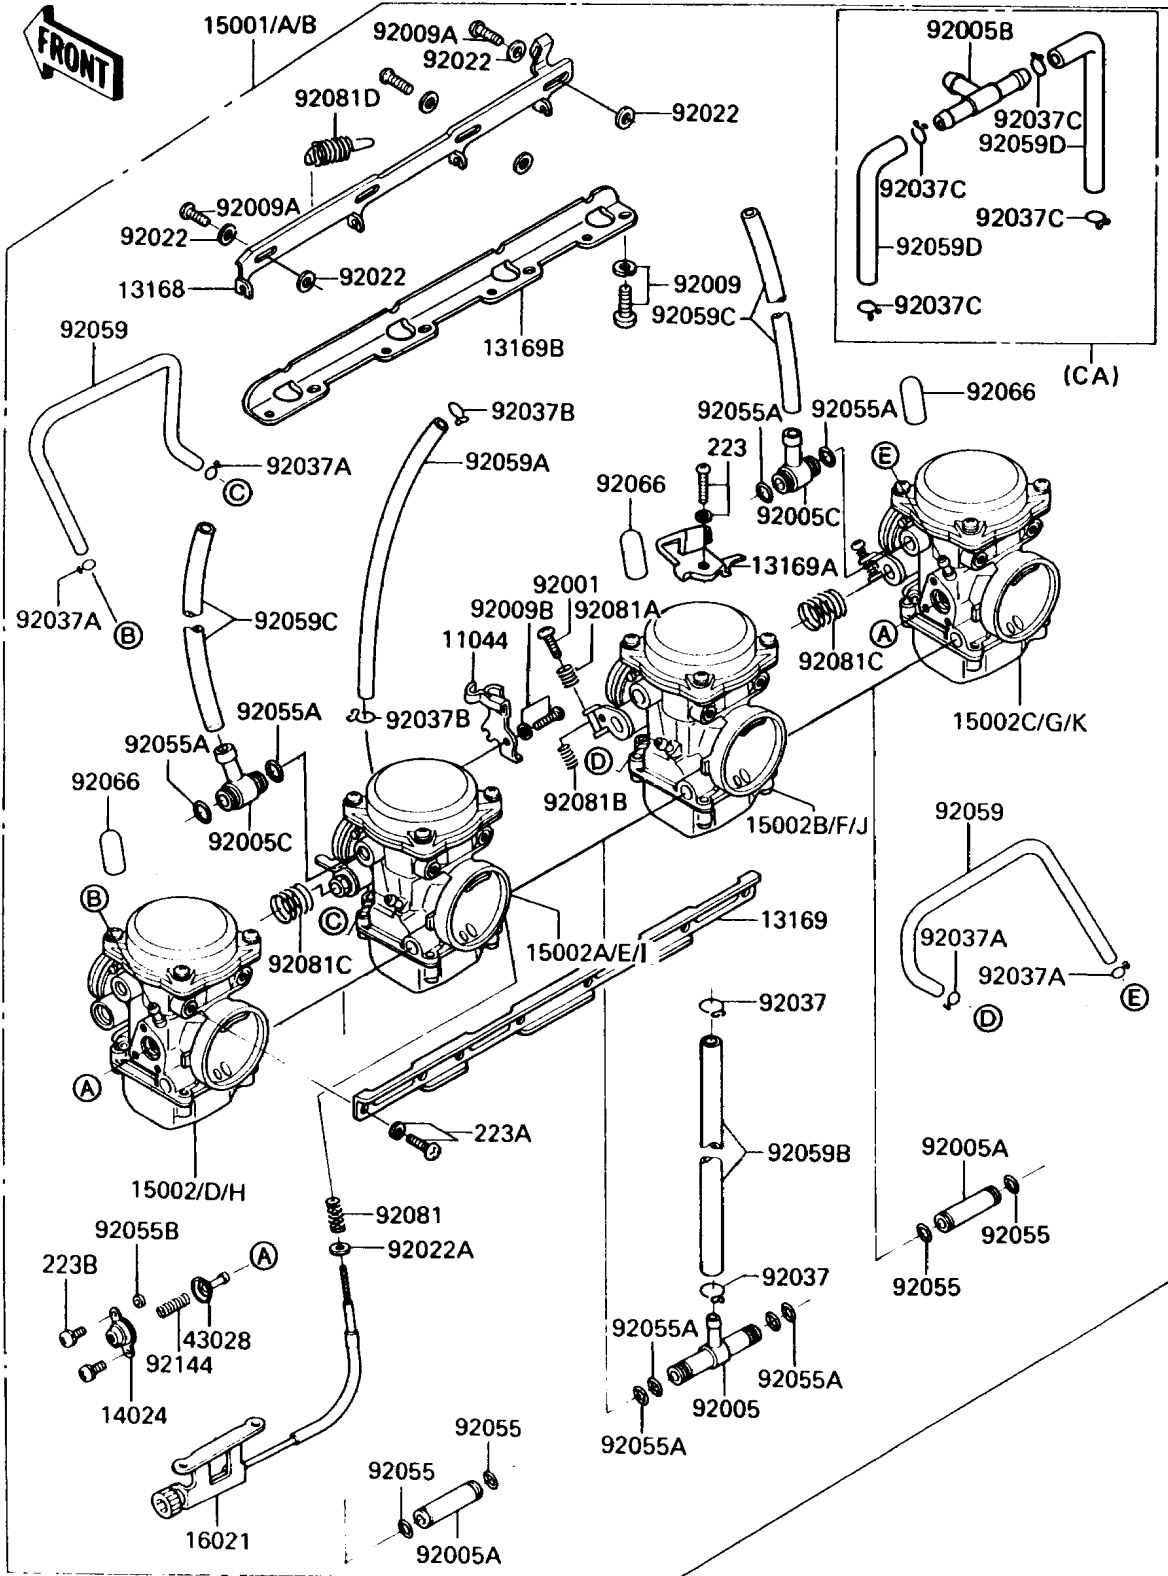

1989 Concours (Canada Only) PARTS DIAGRAM

Carburetor

E1611