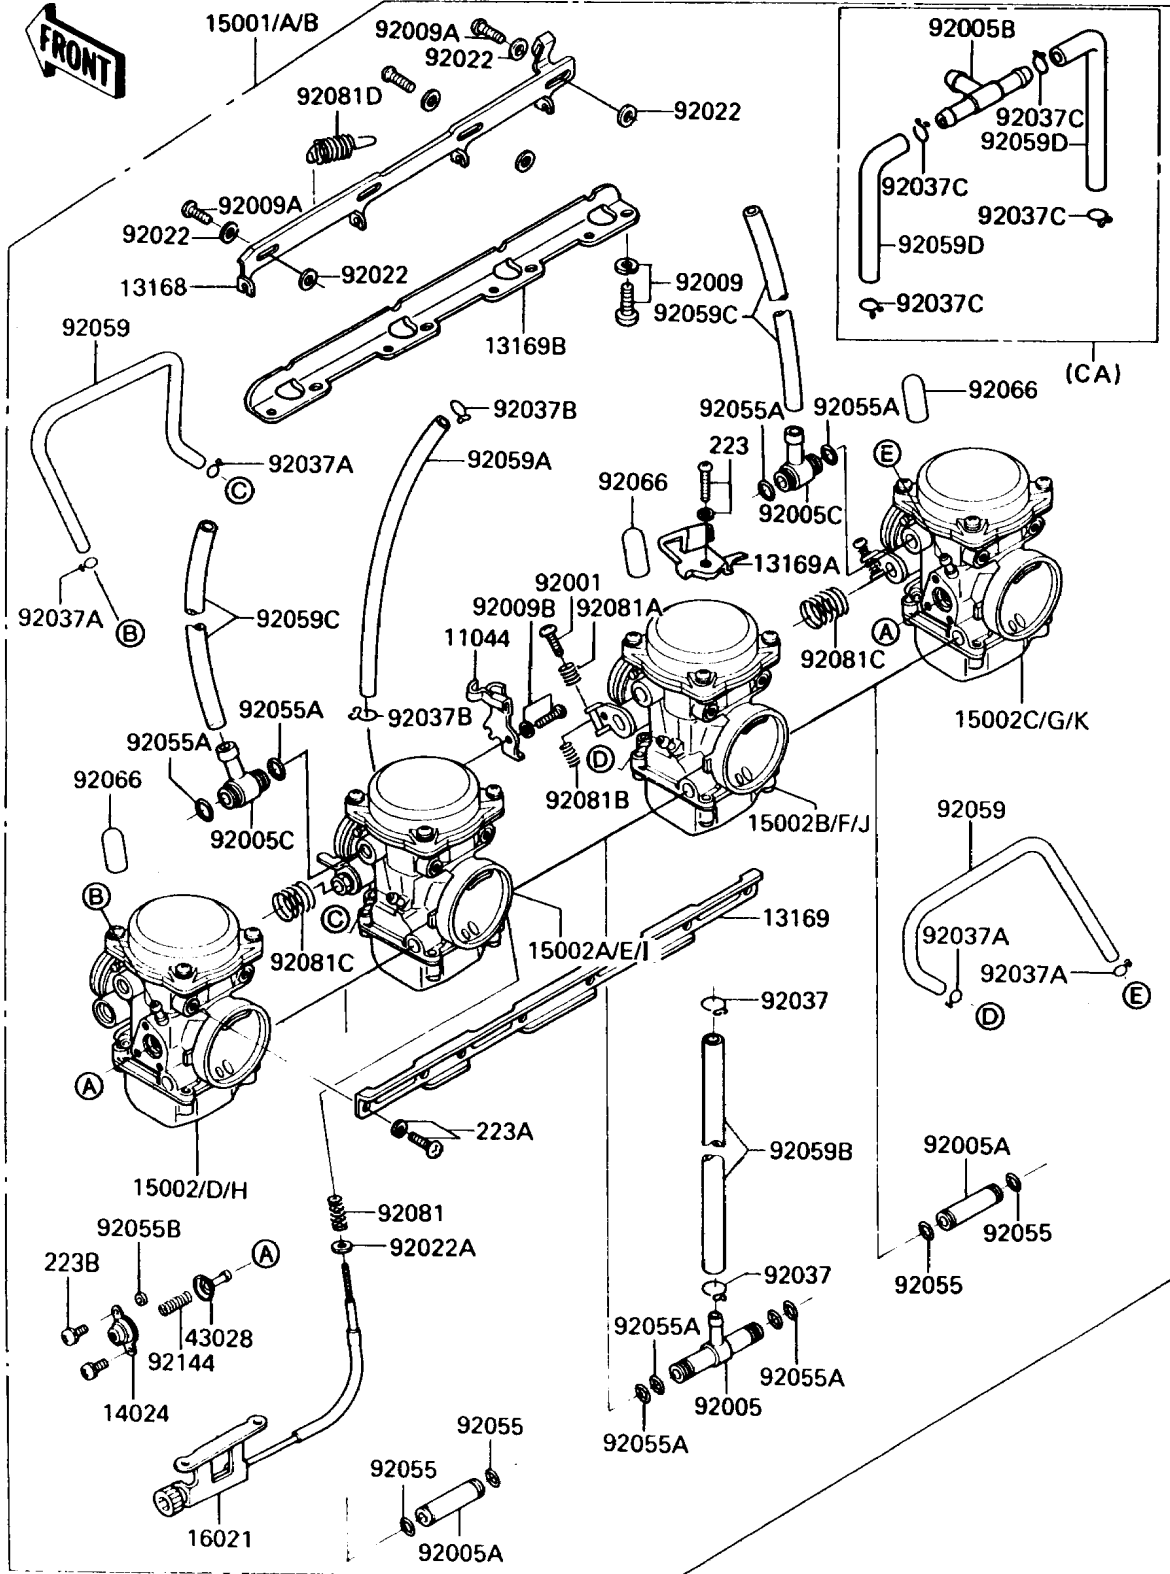

1991 Concours PARTS DIAGRAM

Carburetor

E1611