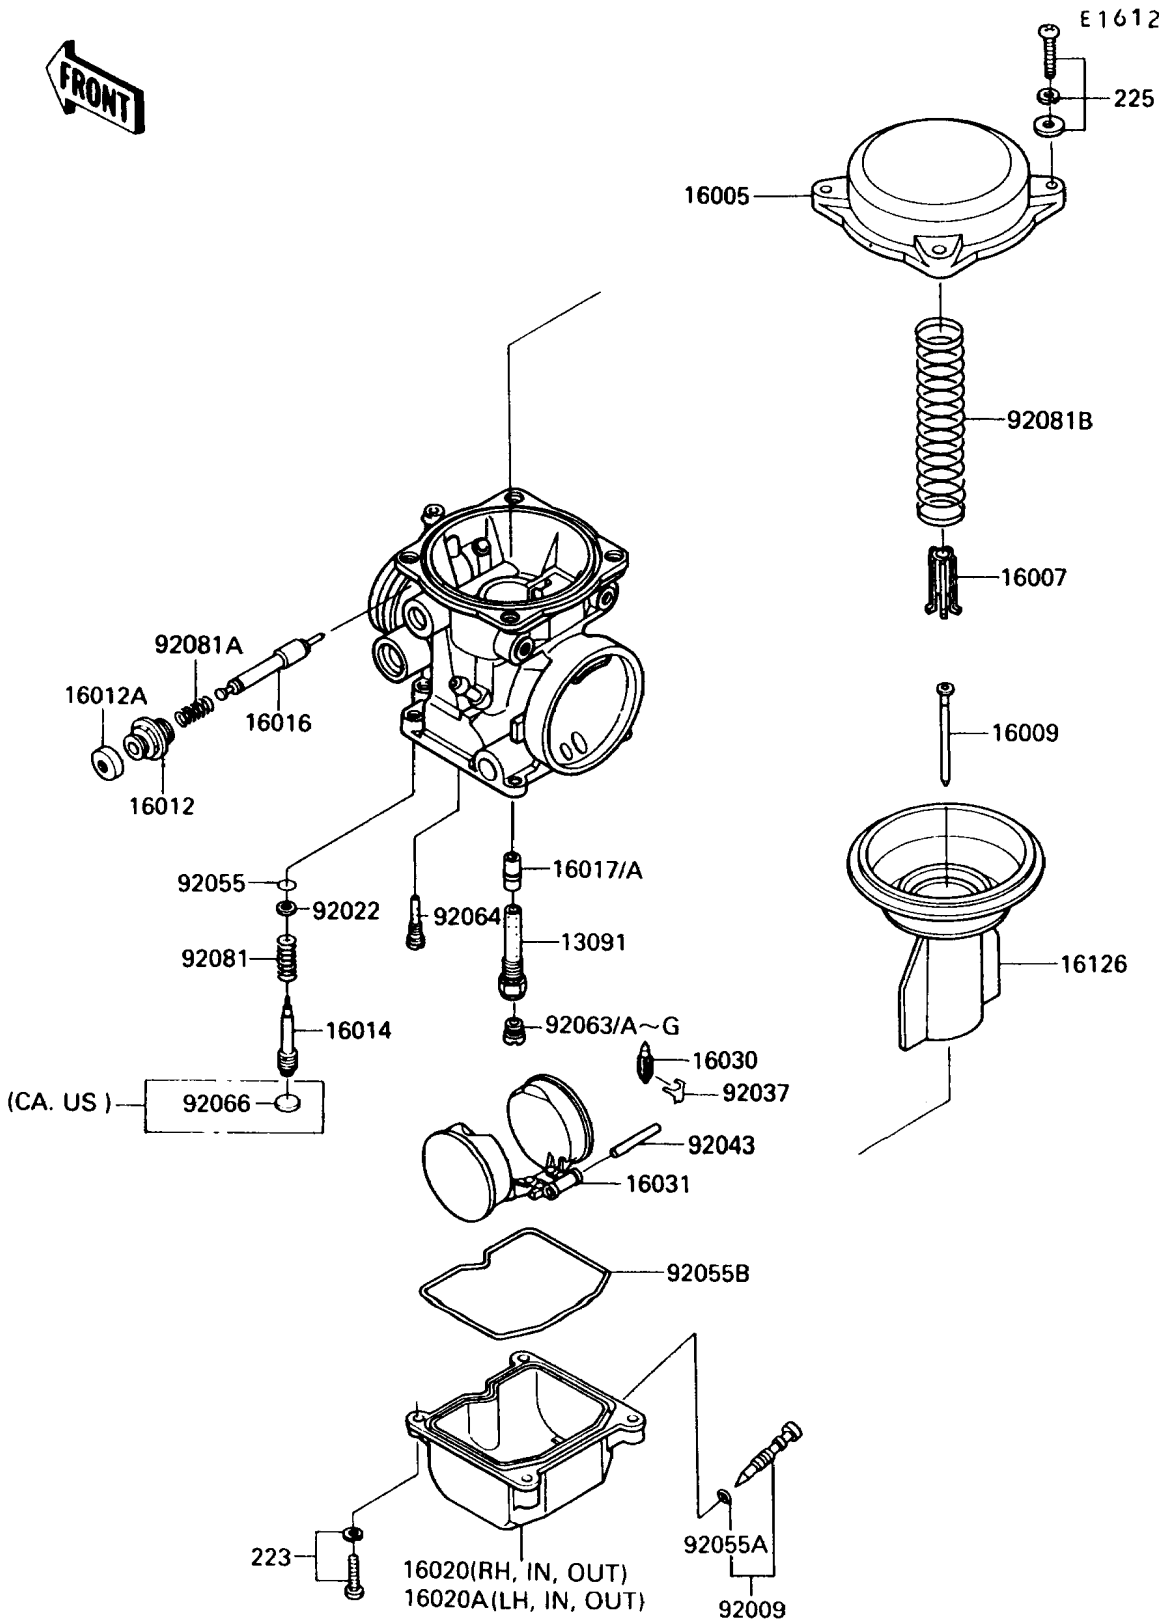

1989 Concours (Canada Only) PARTS DIAGRAM

Carburetor Parts

1989 Concours (Canada Only) PARTS LIST

Carburetor Parts

ITEM NAME	PART NUMBER	QUANTITY
HOLDER,NEEDLE JET (Ref # 13091)	13091-1259	4
TOP-CHAMBER,MIXING (Ref # 16005)	16005-1056	4
SEAT-SPRING,THROTTLE VALVE (Ref # 16007)	16007-1120	4
NEEDLE-JET,N52M (Ref # 16009)	16009-1326	4
CAP-STARTER PLUNGER (Ref # 16012)	16012-1051	4
CAP-STARTER PLUNGER (Ref # 16012A)	16012-1052	4
SCREW-PILOT AIR (Ref # 16014)	16014-1054	4
PLUNGER,STARTER (Ref # 16016)	16016-1061	4
JET-NEEDLE (Ref # 16017)	16017-1313	4
CHAMBER-FLOAT,RH,SIDE (Ref # 16020)	16020-1054	2
CHAMBER-FLOAT,LH,SIDE (Ref # 16020A)	16020-1055	2
VALVE-FLOAT (Ref # 16030)	16030-1007	4
FLOAT (Ref # 16031)	16031-1056	4
VALVE,VACUUM (Ref # 16126)	16126-1160	4
SCREW,DRAIN (Ref # 92009)	92009-1487	4
WASHER,PLAIN (Ref # 92022)	92022-1003	4
CLAMP,FLOAT VALVE (Ref # 92037)	16044-007	4
PIN,FLOAT (Ref # 92043)	92043-1207	4
RING-O,PILOT ADJUST (Ref # 92055)	92055-1002	4
RING-O,DRAIN SCREW (Ref # 92055A)	92055-1053	4
RING-O,FLOAT CHAMBER (Ref # 92055B)	92055-1222	4
JET-MAIN,2ND,#125 (Ref # 92063A)	92063-1069	4
JET-MAIN,#120 (Ref # 92063B)	92063-1072	4
JET-MAIN,2ND,#122 (Ref # 92063C)	92063-1073	4
JET-MAIN,2ND,#128 (Ref # 92063D)	92063-1074	4
JET-MAIN,#130 (Ref # 92063F)	92063-1075	4
JET-PILOT,#35 (Ref # 92064)	92064-1101	4
SPRING,PILOT ADJUST SCREW (Ref # 92081)	92081-1002	4
SPRING,STARTER PLUNGER (Ref # 92081A)	92081-1761	4

1989 Concours (Canada Only) PARTS LIST

Carburetor Parts

ITEM NAME	PART NUMBER	QUANTITY
SPRING,VACUUM VALVE (Ref # 92081B)	92081-1925	4
SCREW-PAN-WS-CROS (Ref # 223)	223C0416	16
SCREW-PAN-WSP-CROS (Ref # 225)	225C0418	15