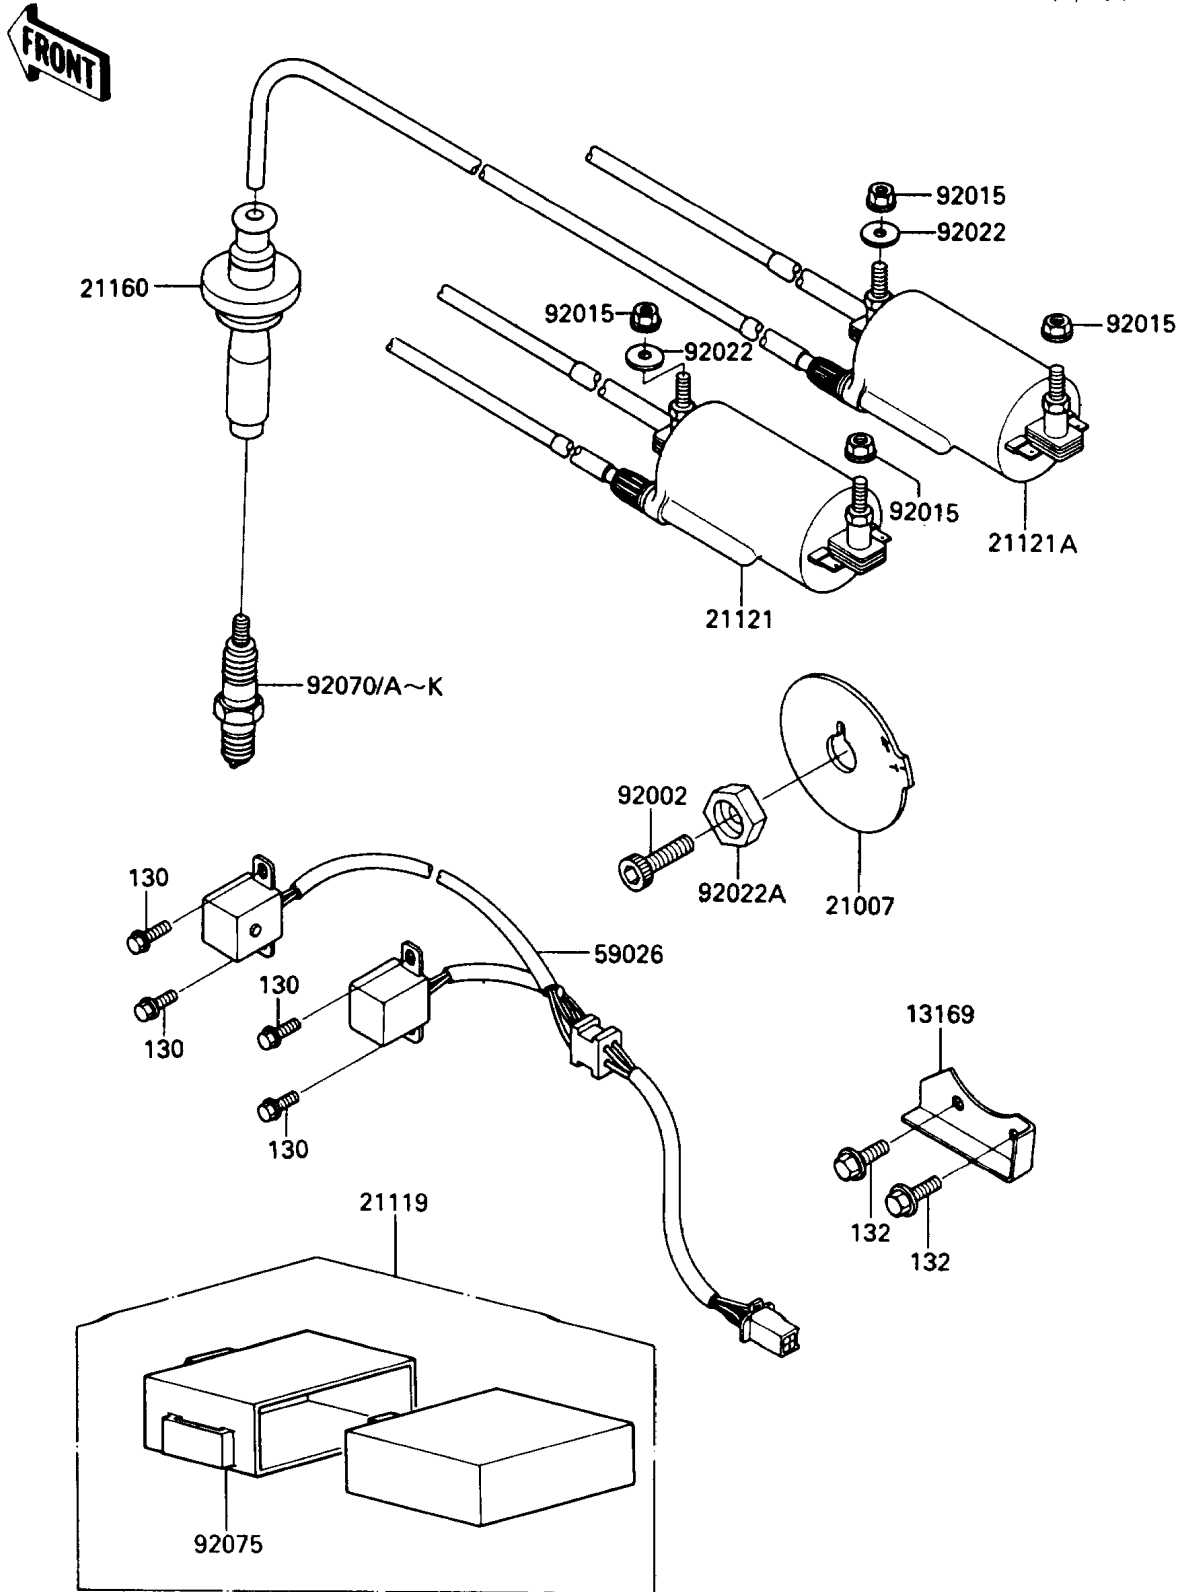

1989 Concours (Canada Only) PARTS DIAGRAM

Ignition Coil

F1656

1989 Concours (Canada Only) PARTS LIST

Ignition Coil

ITEM NAME	PART NUMBER	QUANTITY
PLATE,CHAIN GUIDE (Ref # 13169)	13169-1748	1
ROTOR,PULSING COIL (Ref # 21007)	21007-1109	1
IGNITER (Ref # 21119)	21119-1110	1
COIL-IGNITION,#1 (Ref # 21121)	21121-1110	1
COIL-IGNITION,#2 (Ref # 21121A)	21121-1111	1
CAP-ASSY-PLUG (Ref # 21160)	21160-1065	4
COIL-PULSING (Ref # 59026)	59026-1061	1
BOLT,SOCKET,8X25 (Ref # 92002)	92002-1442	1
NUT,FLANGED,6MM (Ref # 92015)	92015-1193	4
WASHER,7X16X1.2 (Ref # 92022)	92022-024	2
WASHER,ROTOR (Ref # 92022A)	92022-1497	1
PLUG-SPARK,X24ESR-U(ND) (Ref # 92070)		4
PLUG-SPARK,DR8ES(NGK) (Ref # 92070D)	92070-1019	4
PLUG-SPARK,X27ESR-U(ND) (Ref # 92070H)		4
PLUG-SPARK,DR7ES(NGK) (Ref # 92070I)	92070-1113	4
PLUG-SPARK,DR8ES-L(NGK) (Ref # 92070J)	92070-1116	4
PLUG-SPARK,X22ESR-U(ND) (Ref # 92070K)		4
DAMPER,IGNITER (Ref # 92075)	92075-1592	1
BOLT-FLANGED (Ref # 130)	130G0512	4
BOLT-FLANGED-SMALL (Ref # 132)	132G0612	2