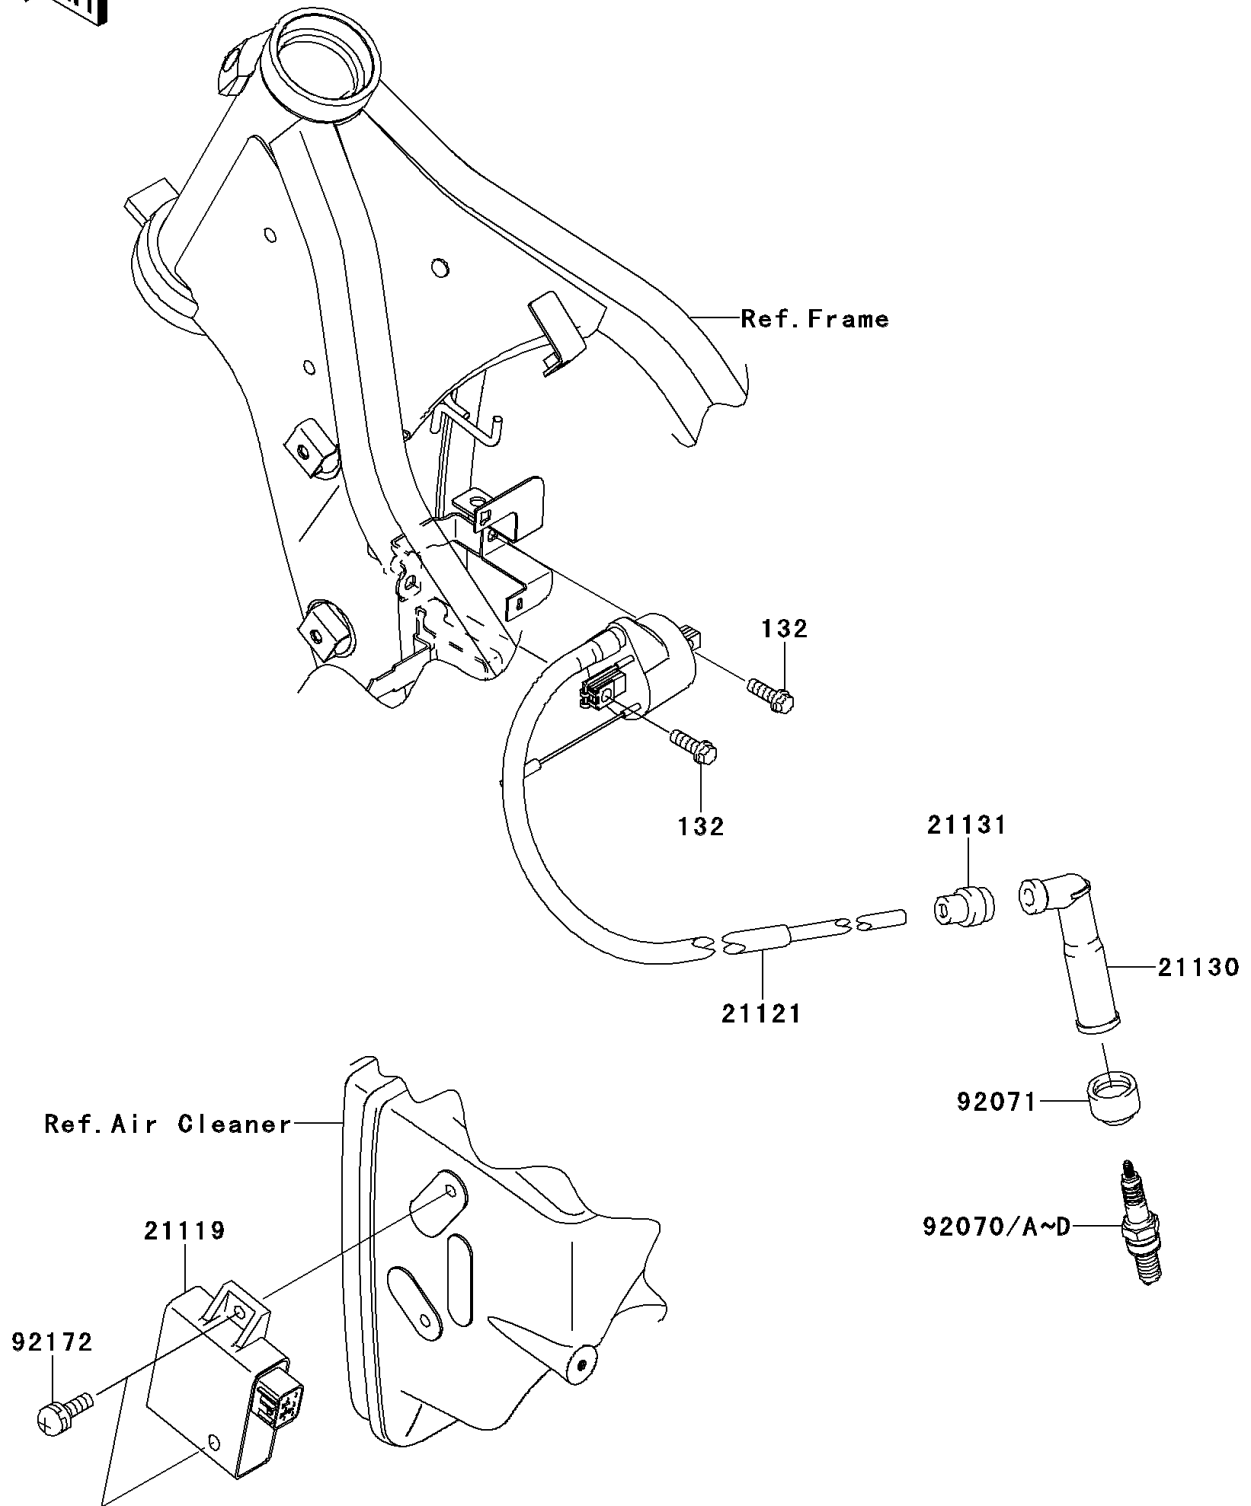

# 2010 KLX<sup>®</sup>250S PARTS DIAGRAM

Ignition System

E1830

# 2010 KLX® 250S PARTS LIST

Ignition System

ITEM NAME	PART NUMBER	QUANTITY
-----------	-------------	----------