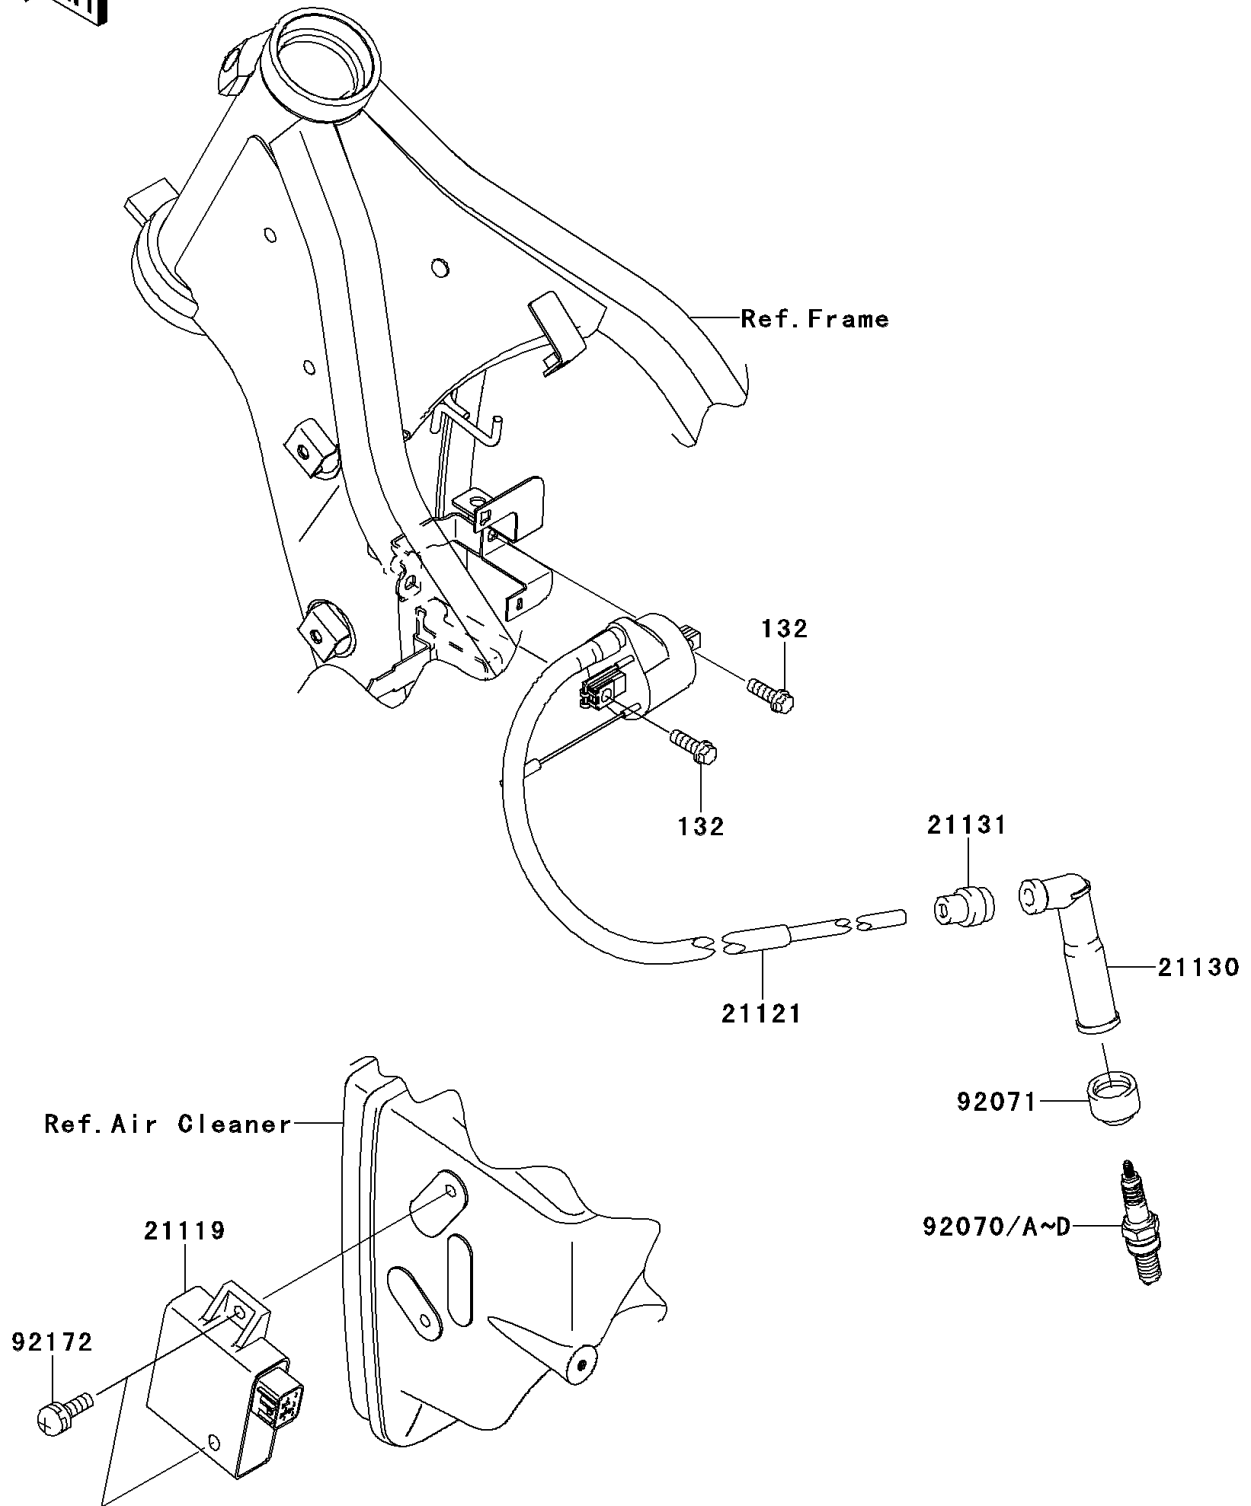

2011 KLX250S (Canada Only) PARTS DIAGRAM

Ignition System

E1830

2011 KLX250S (Canada Only) PARTS LIST

Ignition System

ITEM NAME	PART NUMBER	QUANTITY
BOLT-FLANGED-SMALL,6X18 (Ref # 132)	132BC0618	2
IGNITER (Ref # 21119)	21119-0086	1
COIL-IGNITION (Ref # 21121)	21121-0033	1
CAP-SPARK PLUG (Ref # 21130)	21130-1002	1
GROMMET,HIGH TENSION (Ref # 21131)	21131-005	1
PLUG-SPARK,CR8E(NGK) (Ref # 92070)	92070-0031	1
PLUG-SPARK,U27ESR-N(ND) (Ref # 92070A)		1
PLUG-SPARK,U24ESR-N(ND) (Ref # 92070B)		1
PLUG-SPARK,CR7E(NGK) (Ref # 92070C)	92070-1209	1
PLUG-SPARK,CR9E(NGK) (Ref # 92070D)	92070-1266	1
GROMMET,PLUG CAP (Ref # 92071)	92071-1124	1
SCREW-PAN-WS-CROS,6X10 (Ref # 92172)	92172-0241	2