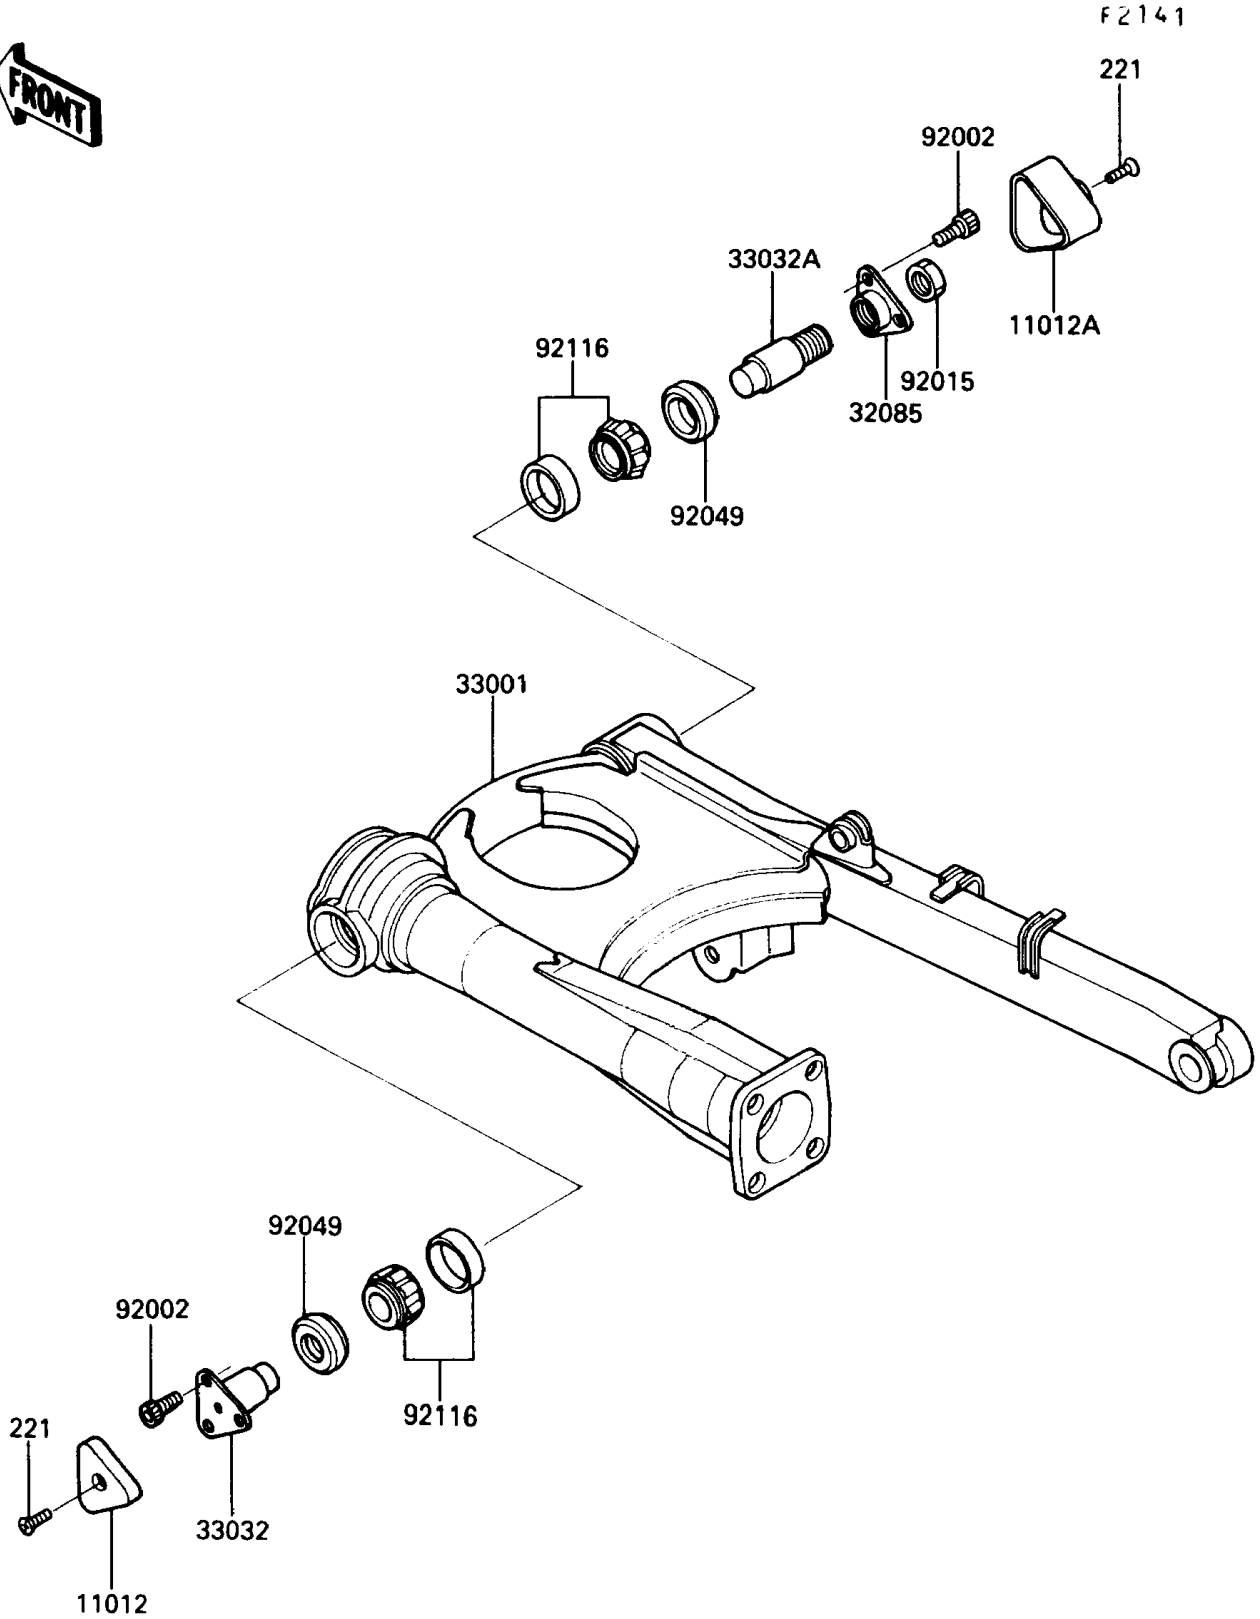

1989 Concours (Canada Only) PARTS DIAGRAM

Swing Arm

1989 Concours (Canada Only) PARTS LIST

Swing Arm

ITEM NAME	PART NUMBER	QUANTITY
CAP,SWING ARM,LH (Ref # 11012)	11012-1512	1
CAP,SWING ARM,RH (Ref # 11012A)	11012-1518	1
STOPPER,SWING ARM SHAFT,RH (Ref # 32085)	32085-1234	1
ARM-COMP-SWING (Ref # 33001)	33001-1267	1
SHAFT-SWING ARM,LH (Ref # 33032)	33032-1122	1
SHAFT-SWING ARM,RH (Ref # 33032A)	33032-1123	1
BOLT,SOCKET,8X20 (Ref # 92002)	92002-1178	6
NUT,20MM (Ref # 92015)	92015-1589	1
SEAL-OIL,26X42X6 (Ref # 92049)	92049-1256	2
BEARING-ROLLER,H1-CAP 32004JR (Ref # 92116)	92116-1061	2
SCREW-CSK-CROS (Ref # 221)	221C0620	2