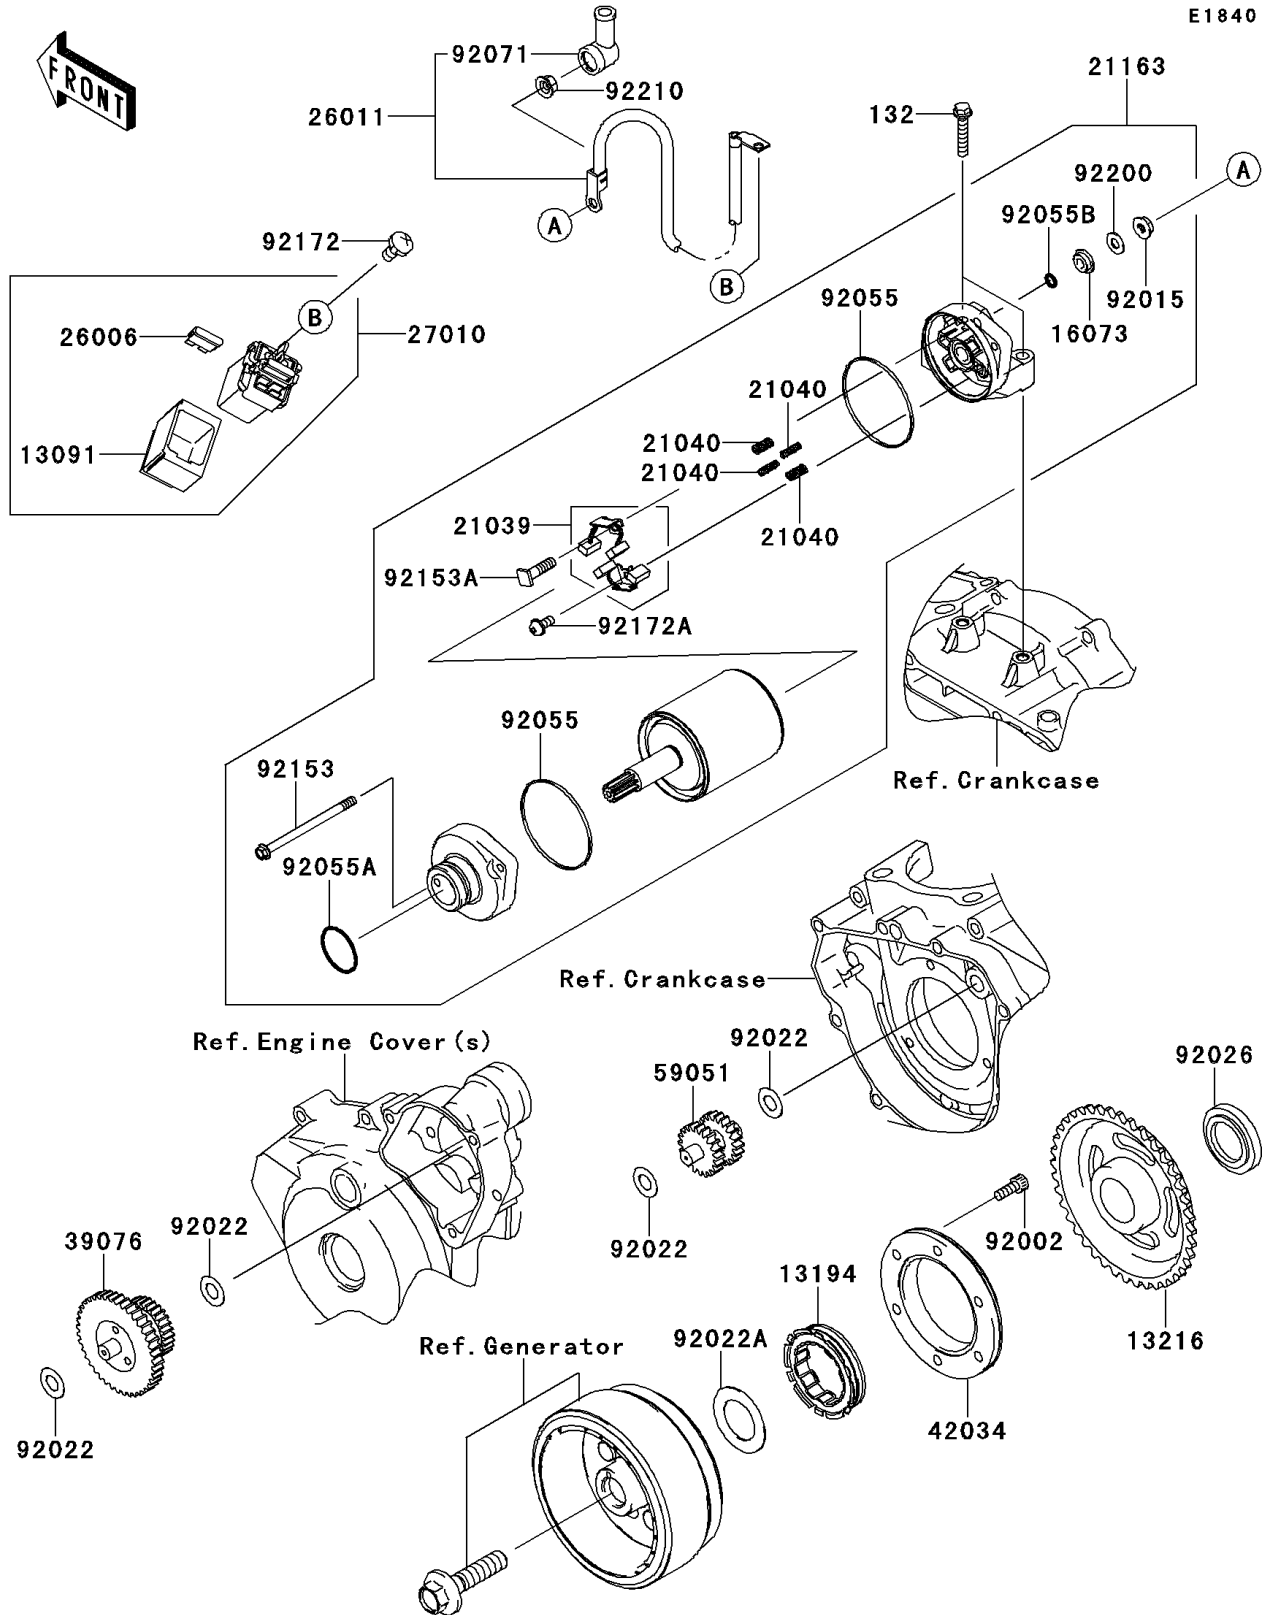

2011 KLX250S (Canada Only) PARTS DIAGRAM

Starter Motor

E1840

2011 KLX250S (Canada Only) PARTS LIST

Starter Motor

ITEM NAME	PART NUMBER	QUANTITY
-----------	-------------	----------