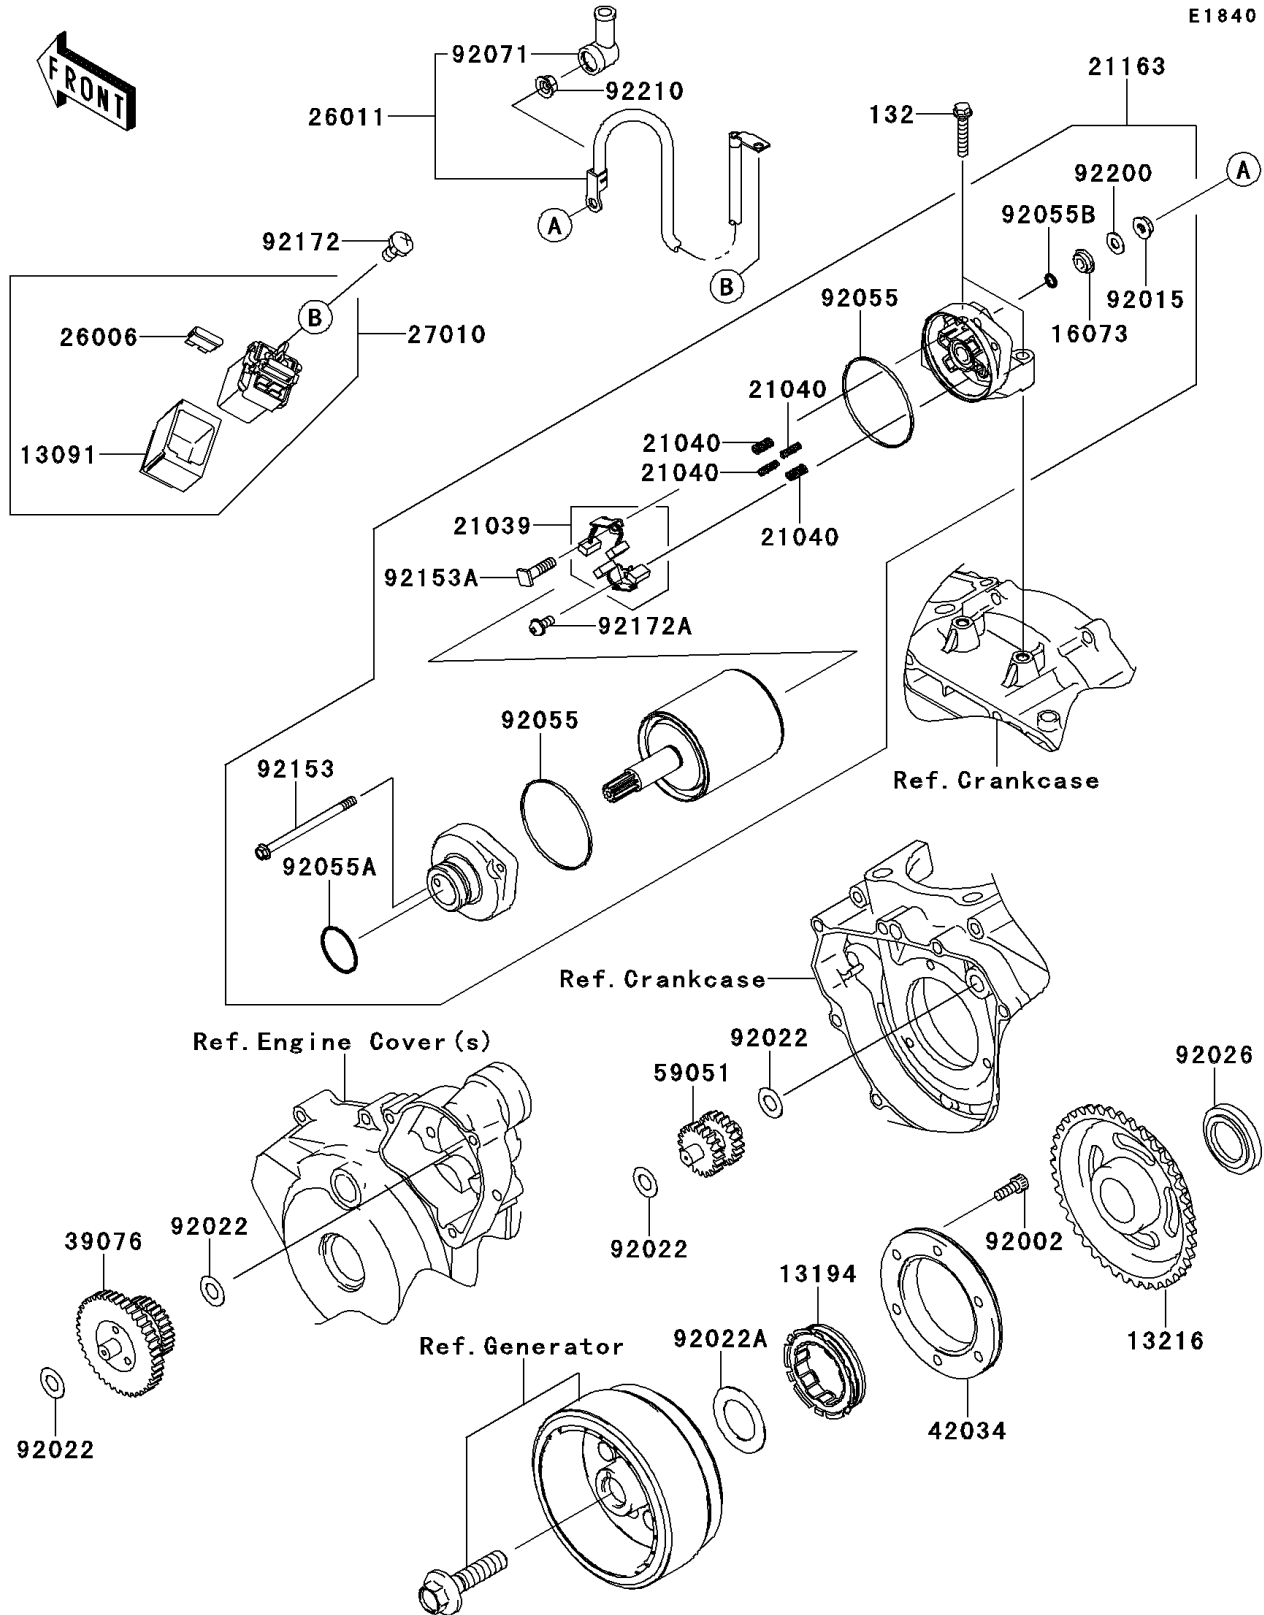

2012 KLX® 250S PARTS DIAGRAM

Starter Motor

E1840

2012 KLX® 250S PARTS LIST

Starter Motor

ITEM NAME	PART NUMBER	QUANTITY
BOLT-FLANGED-SMALL,6X30 (Ref # 132)	132BC0630	2
HOLDER,SWITCH (Ref # 13091)	13091-1883	1
CLUTCH-ONEWAY (Ref # 13194)	13194-1091	1
GEAR-COMP,ONEWAY CLUTCH (Ref # 13216)	13216-1148	1
INSULATOR (Ref # 16073)	16073-0053	1
BRUSH,CARBON (Ref # 21039)	21039-0004	1
SPRING-BRUSH (Ref # 21040)	21040-0003	4
STARTER-ELECTRIC (Ref # 21163)	21163-0046	1
FUSE,BLADE,20A,YELLOW (Ref # 26006)	26006-1051	1
WIRE-LEAD,STARTER (Ref # 26011)	26011-0782	1
SWITCH (Ref # 27010)	27010-1336	1
LIMITER,STARTER IDLE GEAR (Ref # 39076)	39076-0020	1
COUPLING (Ref # 42034)	42034-0048	1
GEAR-SPUR,IDLE (Ref # 59051)	59051-1304	1
BOLT,SOCKET,6X16 (Ref # 92002)	92002-1778	6
NUT,STARTER MOTOR (Ref # 92015)	92015-1476	1
WASHER,10.2X20X0.5 (Ref # 92022)	92022-1649	4
WASHER,27.2X44X1.0 (Ref # 92022A)	92022-1781	1
SPACER (Ref # 92026)	92026-1450	1
RING-O (Ref # 92055)	92055-0136	2
RING-O (Ref # 92055A)	92055-1276	1
RING-O,4.5X2.0 (Ref # 92055B)	92055-1370	1
GROMMET (Ref # 92071)	92071-0705	1
BOLT (Ref # 92153)	92153-1850	2
BOLT (Ref # 92153A)	92153-1866	1
SCREW-PAN-WS-CROS,5X10 (Ref # 92172)	92172-0234	2
SCREW (Ref # 92172A)	92172-0334	1
WASHER (Ref # 92200)	92200-0386	1
NUT,6MM (Ref # 92210)	92210-0188	1