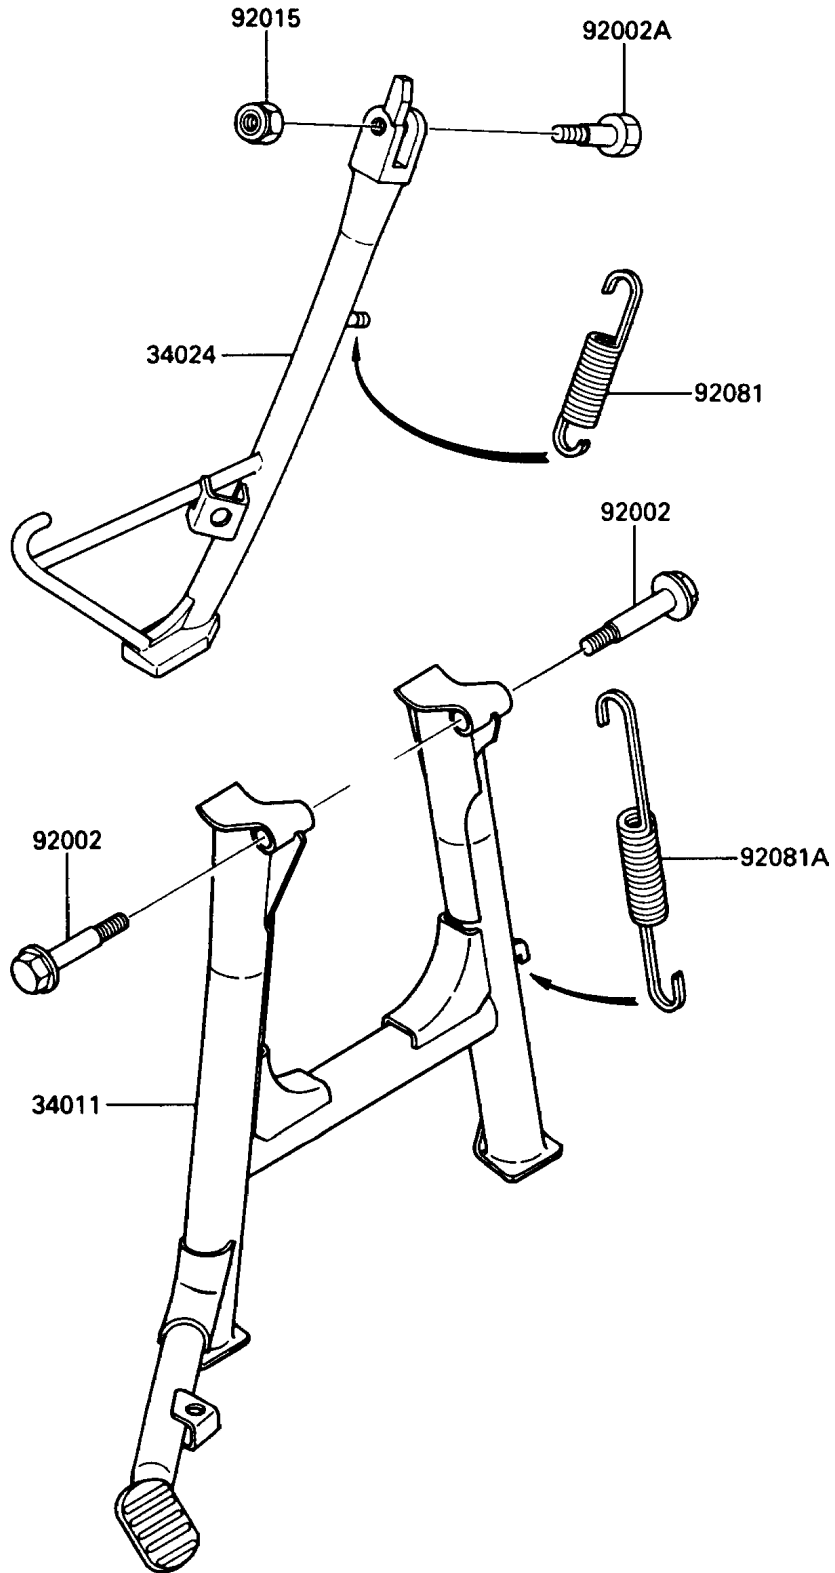

# 1989 Concours (Canada Only) PARTS DIAGRAM

Stand

F2190

## 1989 Concours (Canada Only) PARTS LIST

### Stand

ITEM NAME	PART NUMBER	QUANTITY
STAND-CENTER (Ref # 34011)	34011-1134	1
STAND-SIDE (Ref # 34024)	34024-1208	1
BOLT,CENTER STAND (Ref # 92002)	92001-1880	2
BOLT,SIDE STAND (Ref # 92002A)	92002-1813	1
NUT,LOCK,10MM (Ref # 92015)	92019-021	1
SPRING,SIDE STAND (Ref # 92081)	92081-1676	1
SPRING,CENTER STAND (Ref # 92081A)	92081-1828	1