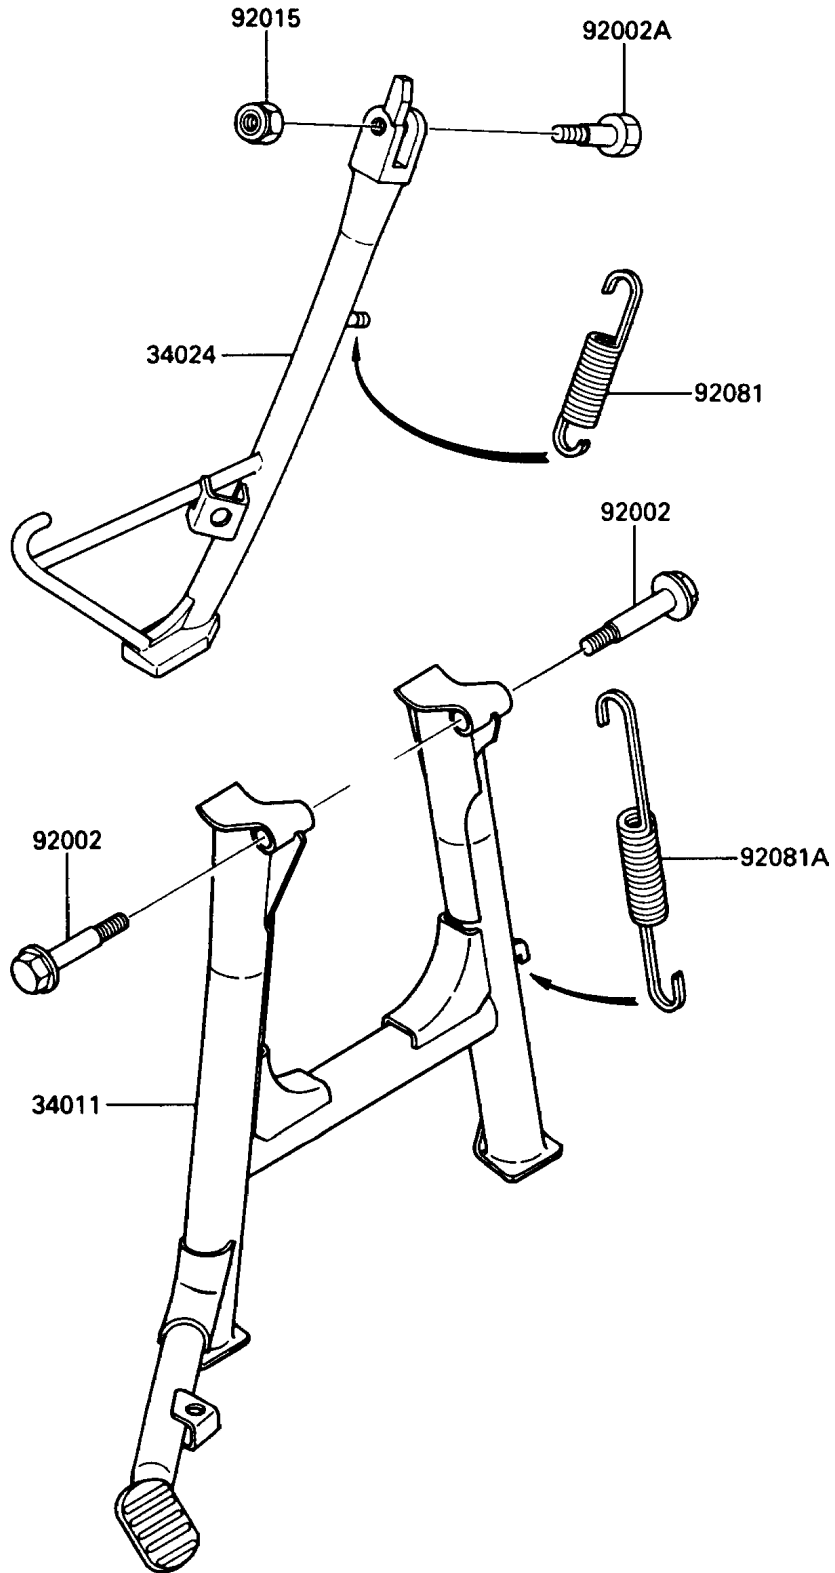

1989 Concours (Canada Only) PARTS DIAGRAM

Stand

F2190

1989 Concours (Canada Only) PARTS LIST

Stand

| ITEM NAME | PART NUMBER | QUANTITY |
|------------------------------------|-------------|----------|
| STAND-CENTER (Ref # 34011) | 34011-1134 | 1 |
| STAND-SIDE (Ref # 34024) | 34024-1208 | 1 |
| BOLT,CENTER STAND (Ref # 92002) | 92001-1880 | 2 |
| BOLT,SIDE STAND (Ref # 92002A) | 92002-1813 | 1 |
| NUT,LOCK,10MM (Ref # 92015) | 92019-021 | 1 |
| SPRING,SIDE STAND (Ref # 92081) | 92081-1676 | 1 |
| SPRING,CENTER STAND (Ref # 92081A) | 92081-1828 | 1 |