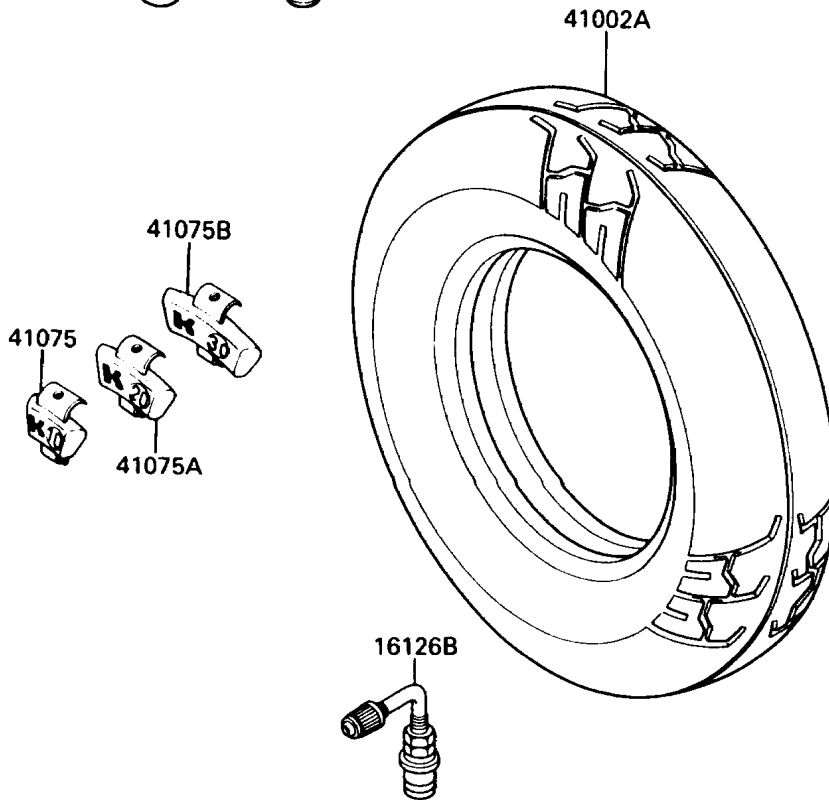

1989 Concours (Canada Only) PARTS DIAGRAM

Tire

F221U

1989 Concours (Canada Only) PARTS LIST

Tire

ITEM NAME	PART NUMBER	QUANTITY
VALVE,TIRE (Ref # 16126)	16126-1136	1
VALVE,TIRE (Ref # 16126B)	16126-1191	1
TIRE,FR,110/80VR18,K105F(D) (Ref # 41002)	41002-1582	1
TIRE,RR,150/80VR16,K700G(D) (Ref # 41002A)	41002-1583	1
BALANCER-WHEEL,10G,SILVER (Ref # 41075)	41075-1014	AR
BALANCER-WHEEL,20G,SILVER (Ref # 41075A)	41075-1015	AR
BALANCER-WHEEL,30G,SILVER (Ref # 41075B)	41075-1016	AR