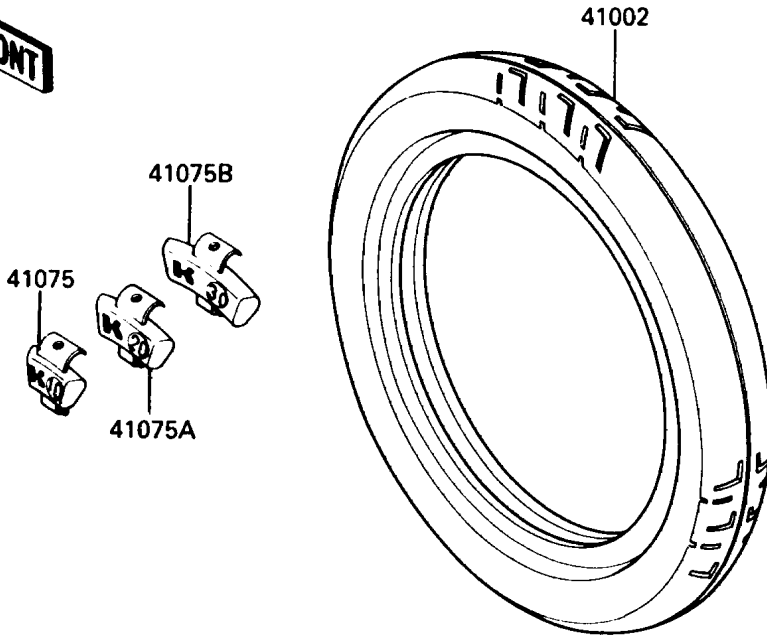

1989 Concours (Canada Only) PARTS DIAGRAM

Tire

F221U

1989 Concours (Canada Only) PARTS LIST

Tire

ITEM NAME	PART NUMBER	QUANTITY
VALVE,TIRE (Ref # 16126)	16126-1136	1
VALVE,TIRE (Ref # 16126B)	16126-1191	1
TIRE,FR,110/80VR18,K105F(D) (Ref # 41002)	41002-1582	1
TIRE,RR,150/80VR16,K700G(D) (Ref # 41002A)	41002-1583	1
BALANCER-WHEEL,10G,SILVER (Ref # 41075)	41075-1014	AR
BALANCER-WHEEL,20G,SILVER (Ref # 41075A)	41075-1015	AR
BALANCER-WHEEL,30G,SILVER (Ref # 41075B)	41075-1016	AR