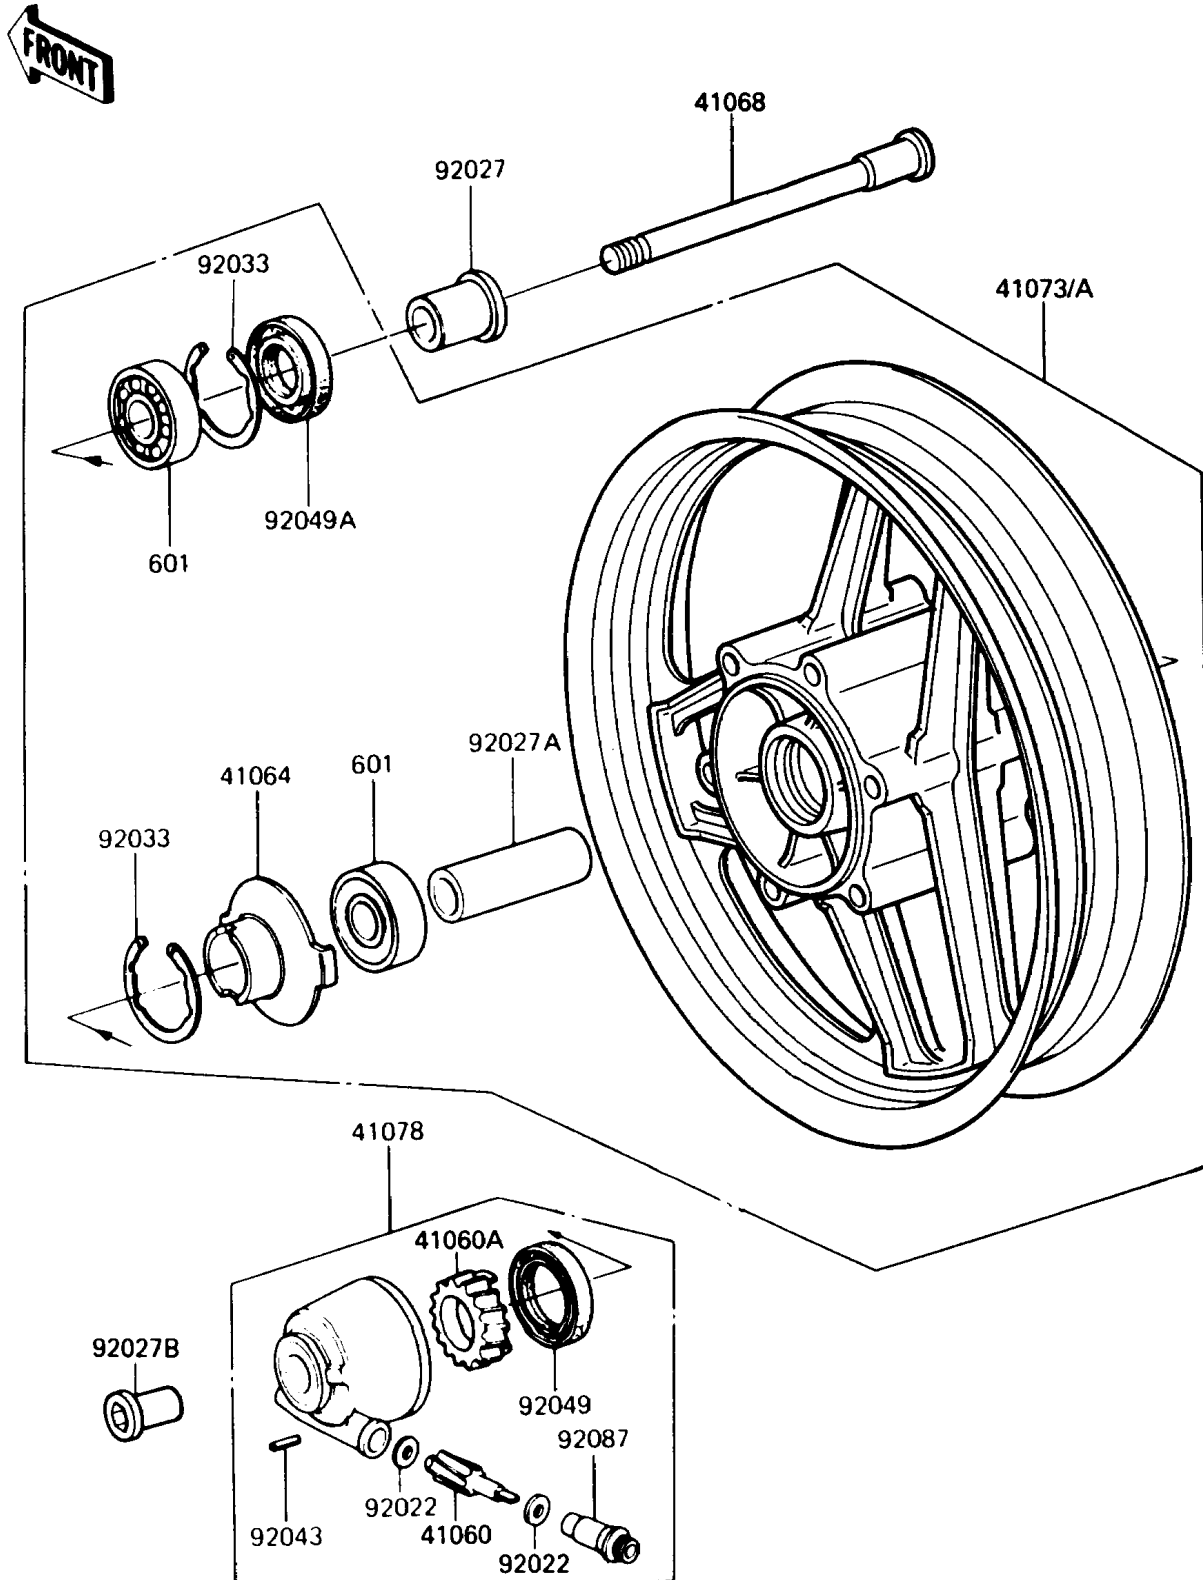

1989 Concours (Canada Only) PARTS DIAGRAM

Front Hub

F223U

1989 Concours (Canada Only) PARTS LIST

Front Hub

ITEM NAME	PART NUMBER	QUANTITY
GEAR-METER SCREW,9T (Ref # 41060)	41060-1016	1
GEAR-METER SCREW,25T (Ref # 41060A)	41060-1041	1
RECEIVER-SPEEDOMETER (Ref # 41064)	41064-1006	1
AXLE,FR (Ref # 41068)	41068-1164	1
WHEEL-ASSY,FR,SILVER NO.1 (Ref # 41073)	41073-1334-CX	1
CASE-ASSY-METER GEAR (Ref # 41078)	41078-1061	1
WASHER,5.1X9X0.4 (Ref # 92022)	41063-001	2
COLLAR,L=30 (Ref # 92027)	92027-1225	1
COLLAR,L=71 (Ref # 92027A)	92027-1725	1
COLLAR,FR AXLE,L=36.5 (Ref # 92027B)	92027-1726	1
RING-SNAP,42MM (Ref # 92033)	92033-1041	2
PIN,SPRING (Ref # 92043)	41082-001	1
SEAL-OIL,BJN30427-C3 (Ref # 92049)	92049-1057	1
SEAL-OIL,BJN22425 (Ref # 92049A)	92049-1058	1
BUSHING-METER GEAR (Ref # 92087)	92087-1002	1
BEARING-BALL,#6302UG (Ref # 601)	601B6302UG	2