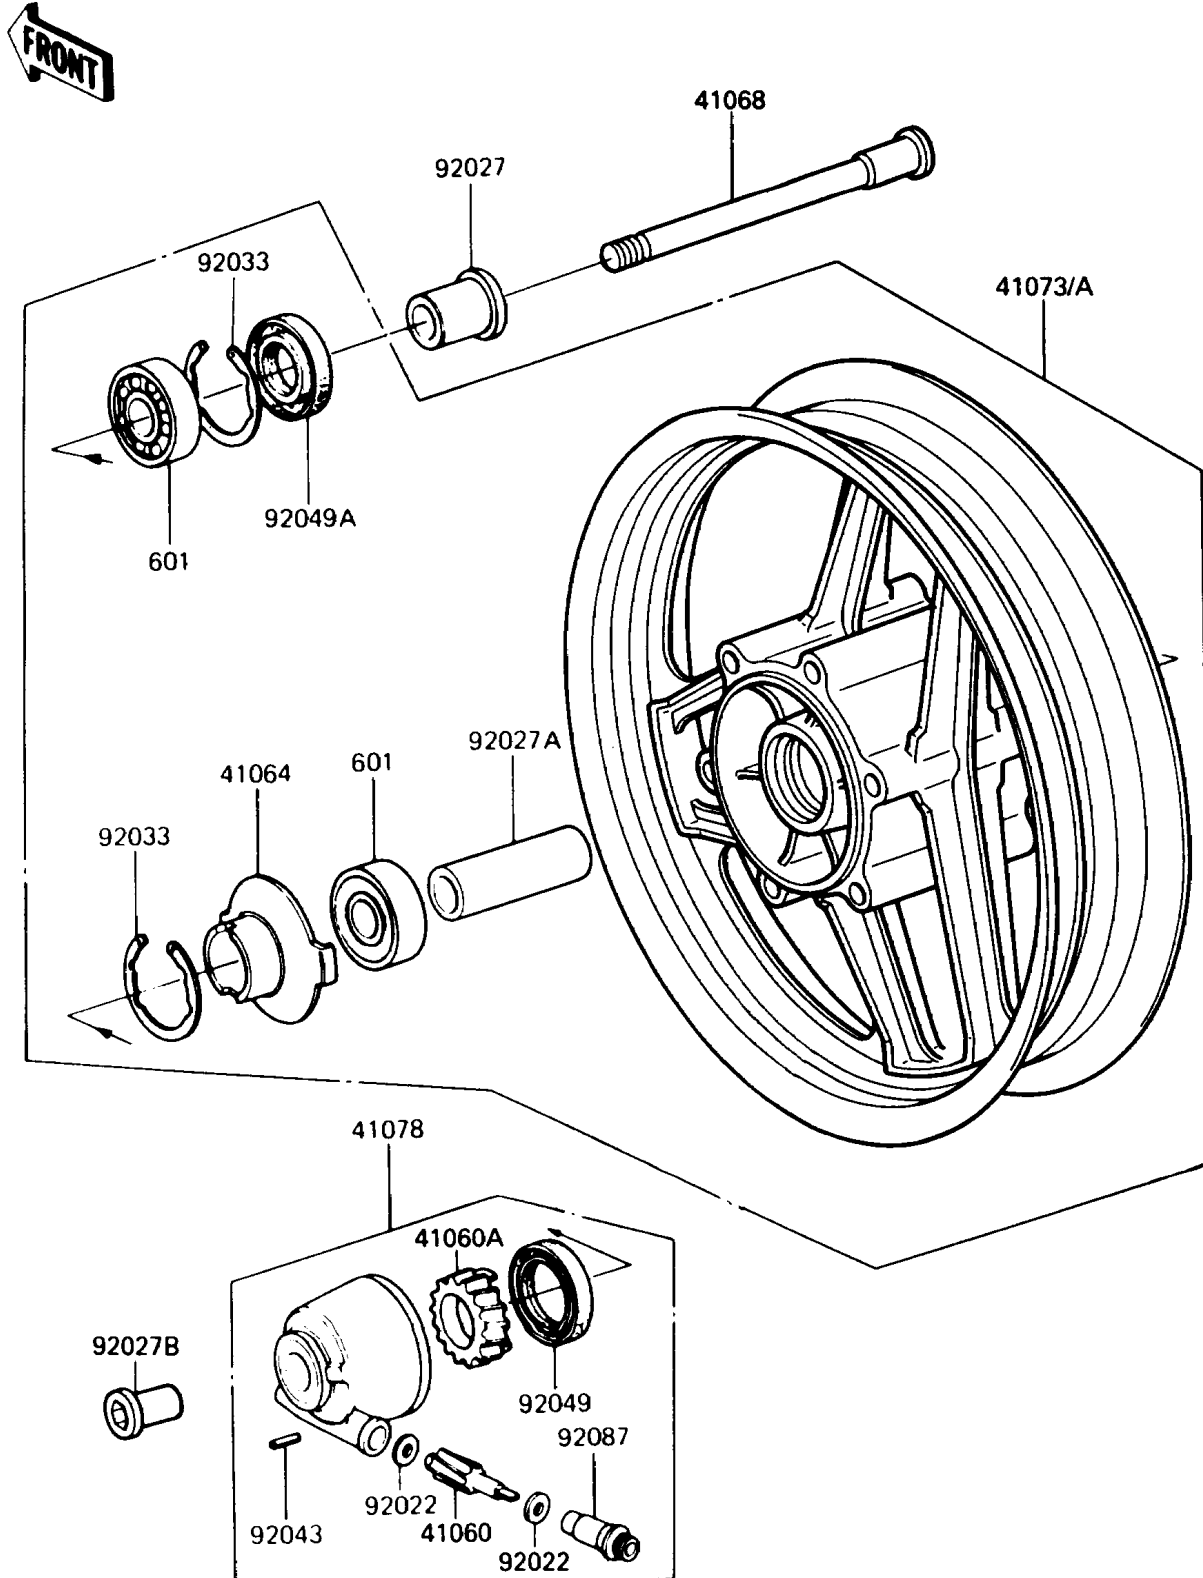

1989 Concours (Canada Only) PARTS DIAGRAM

Front Hub

F223U

1989 Concours (Canada Only) PARTS LIST

Front Hub

ITEM NAME	PART NUMBER	QUANTITY
GEAR-METER SCREW,9T (Ref # 41060)	41060-1016	1
GEAR-METER SCREW,25T (Ref # 41060A)	41060-1041	1
RECEIVER-SPEEDOMETER (Ref # 41064)	41064-1006	1
AXLE,FR (Ref # 41068)	41068-1164	1
WHEEL-ASSY,FR,SILVER NO.1 (Ref # 41073)	41073-1334-CX	1
CASE-ASSY-METER GEAR (Ref # 41078)	41078-1061	1
WASHER,5.1X9X0.4 (Ref # 92022)	41063-001	2
COLLAR,L=30 (Ref # 92027)	92027-1225	1
COLLAR,L=71 (Ref # 92027A)	92027-1725	1
COLLAR,FR AXLE,L=36.5 (Ref # 92027B)	92027-1726	1
RING-SNAP,42MM (Ref # 92033)	92033-1041	2
PIN,SPRING (Ref # 92043)	41082-001	1
SEAL-OIL,BJN30427-C3 (Ref # 92049)	92049-1057	1
SEAL-OIL,BJN22425 (Ref # 92049A)	92049-1058	1
BUSHING-METER GEAR (Ref # 92087)	92087-1002	1
BEARING-BALL,#6302UG (Ref # 601)	601B6302UG	2