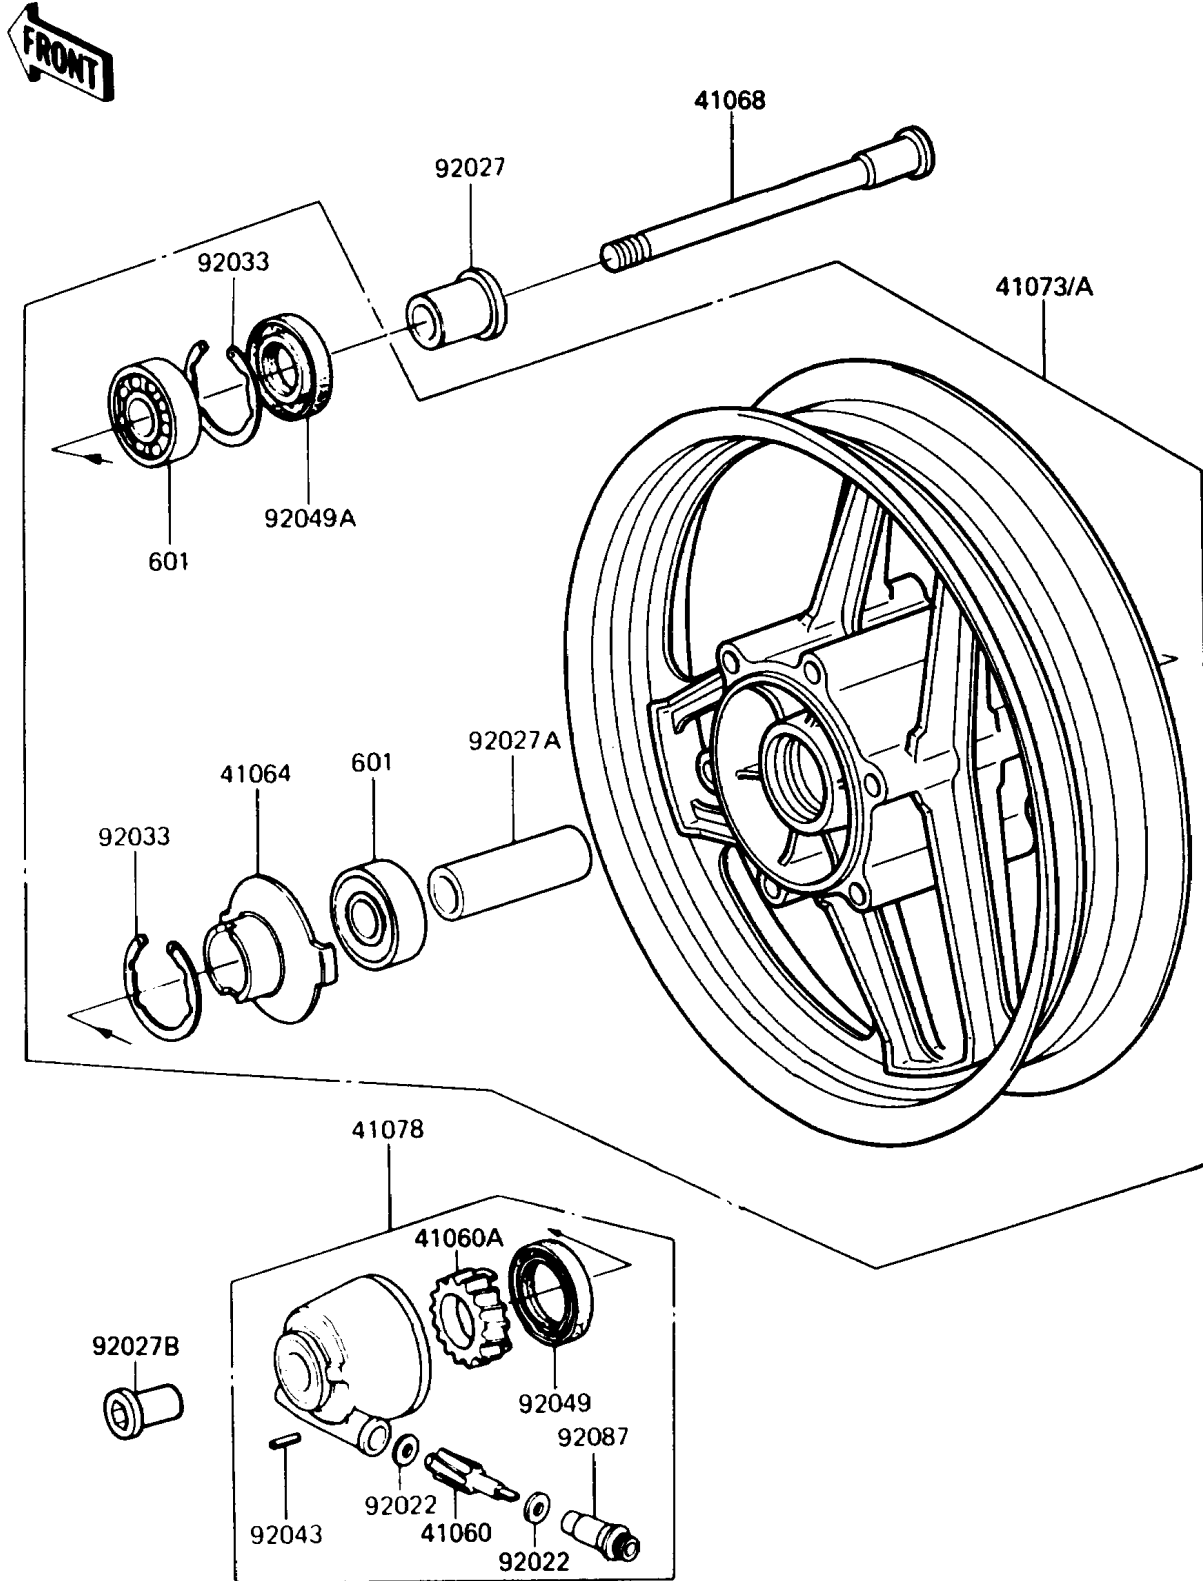

1991 Concours PARTS DIAGRAM

Front Hub

F223U

1991 Concours PARTS LIST

Front Hub

ITEM NAME	PART NUMBER	QUANTITY
GEAR-METER SCREW,9T (Ref # 41060)	41060-1016	1
GEAR-METER SCREW,25T (Ref # 41060A)	41060-1041	1
RECEIVER-SPEEDOMETER (Ref # 41064)	41064-1006	1
AXLE,FR (Ref # 41068)	41068-1164	1
WHEEL-ASSY,FR,SILVER NO.1 (Ref # 41073A)	41073-1423-CX	1
CASE-ASSY-METER GEAR (Ref # 41078)	41078-1061	1
WASHER,5.1X9X0.4 (Ref # 92022)	41063-001	2
COLLAR,L=30 (Ref # 92027)	92027-1225	1
COLLAR,L=71 (Ref # 92027A)	92027-1725	1
COLLAR,FR AXLE,L=36.5 (Ref # 92027B)	92027-1726	1
RING-SNAP,42MM (Ref # 92033)	92033-1041	2
PIN,SPRING (Ref # 92043)	41082-001	1
SEAL-OIL,BJN30427-C3 (Ref # 92049)	92049-1057	1
SEAL-OIL,BJN22425 (Ref # 92049A)	92049-1058	1
BUSHING-METER GEAR (Ref # 92087)	92087-1002	1
BEARING-BALL,#6302UG (Ref # 601)	601B6302UG	2