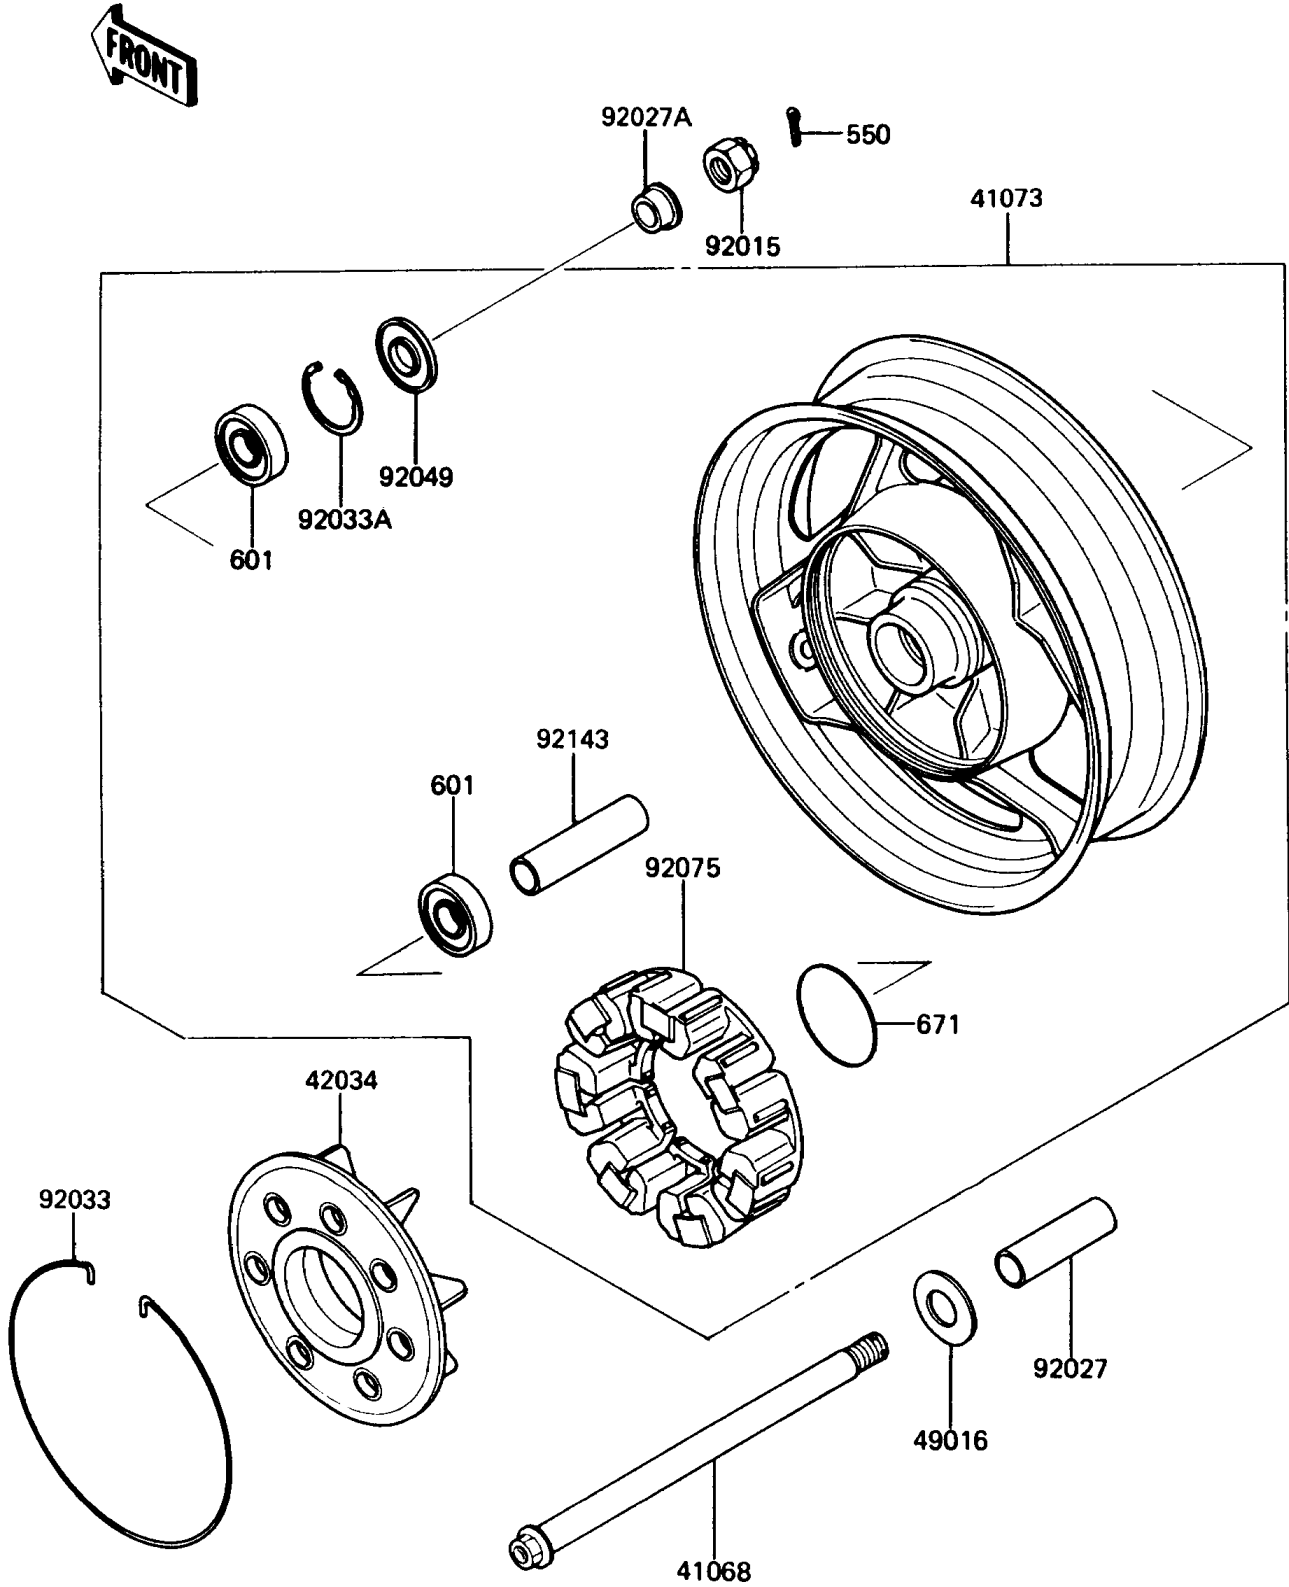

1989 Concours (Canada Only) PARTS DIAGRAM

Rear Hub

F2240

1989 Concours (Canada Only) PARTS LIST

Rear Hub

ITEM NAME	PART NUMBER	QUANTITY
AXLE,RR (Ref # 41068)	41068-1197	1
WHEEL-ASSY,RR,SILVER NO.1 (Ref # 41073)	41073-1335-CX	1
COUPLING,RR HUB (Ref # 42034)	42034-1011	1
COVER-SEAL (Ref # 49016)	49016-1019	1
NUT,CASTLE,18MM (Ref # 92015)	42045-018	1
COLLAR,20.2X28X89 (Ref # 92027)	92027-1553	1
COLLAR,RR AXLE,L=20 (Ref # 92027A)	92027-1792	1
RING-SNAP (Ref # 92033)	92033-1019	1
RING-SNAP,52MM (Ref # 92033A)	92033-1043	1
SEAL-OIL,28X52X5 (Ref # 92049)	92049-1061	1
DAMPER,SHOCK,RR HUB (Ref # 92075)	92075-1121	1
COLLAR,20.2X28X105.5 (Ref # 92143)	92143-1048	1
PIN-COTTER,4.0X35 (Ref # 550)	550D4035	1
BEARING-BALL,#6304ZZC3 (Ref # 601)	601B6304ZZ	2
O RING,80MM (Ref # 671)	671B2580	1