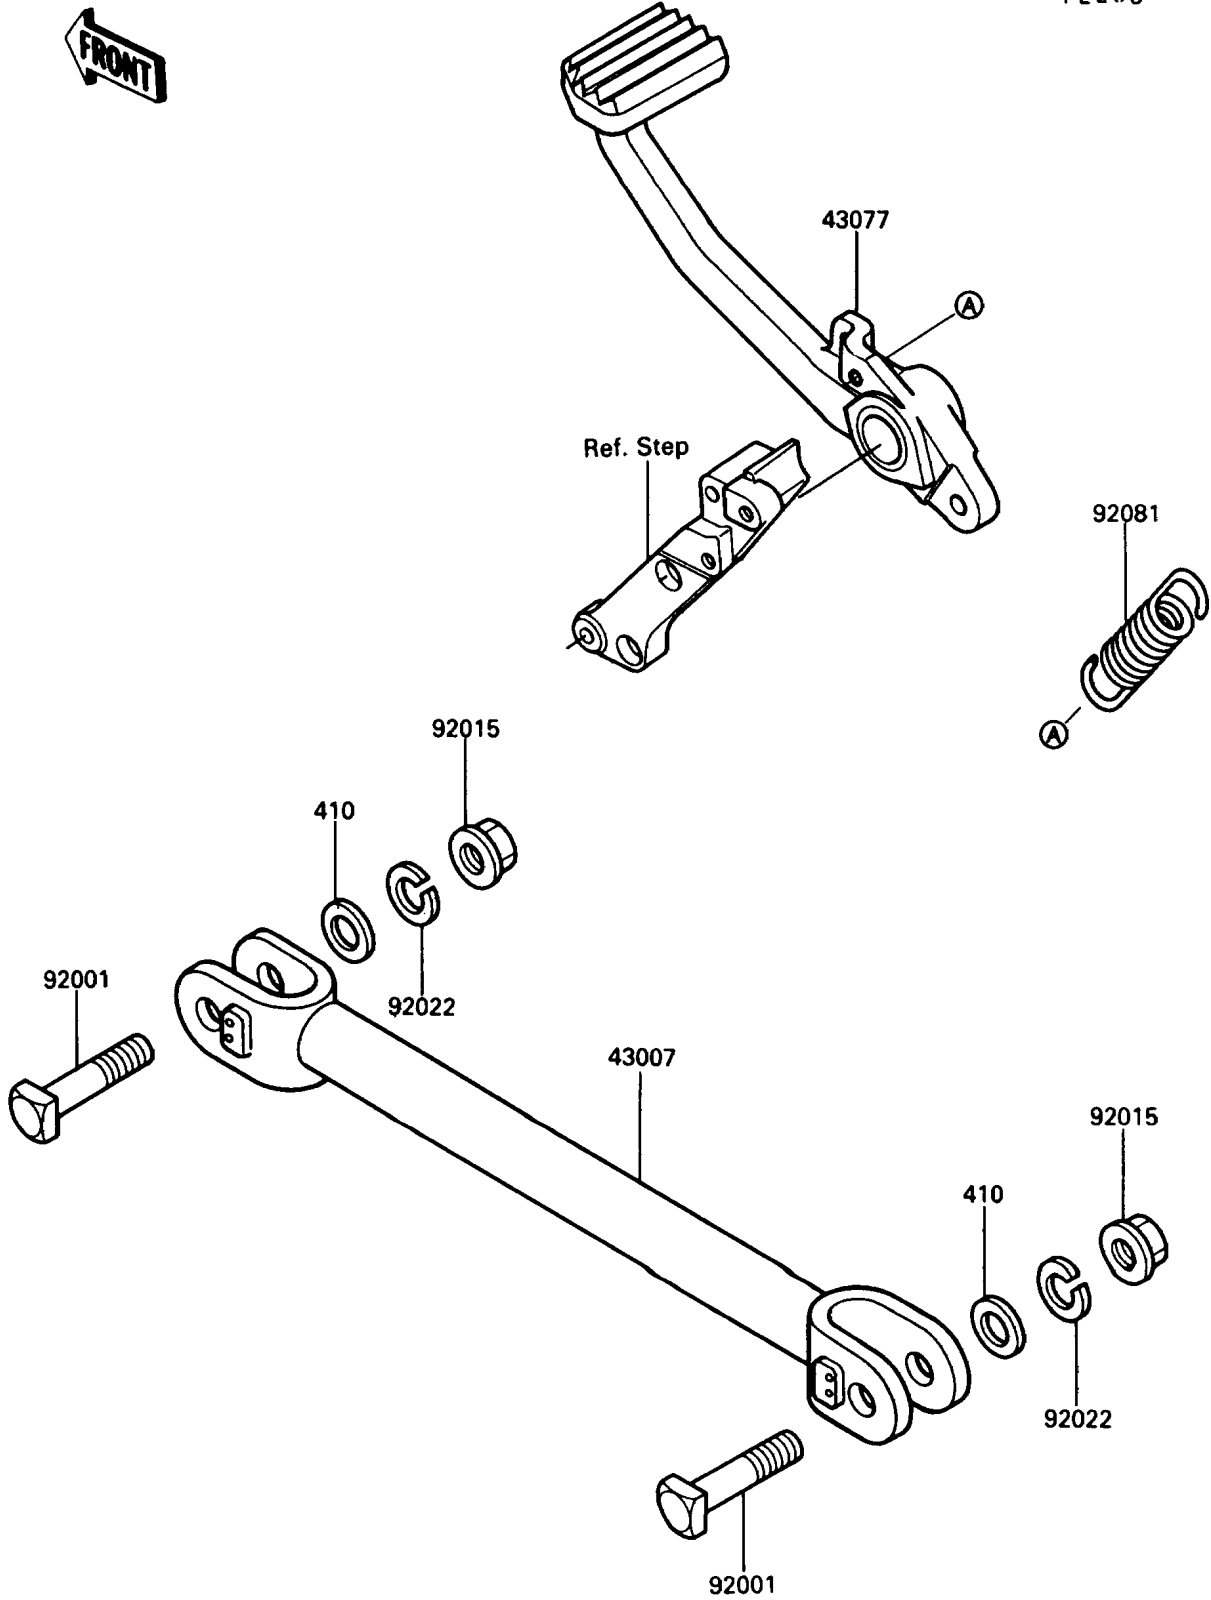

1989 Concours (Canada Only) PARTS DIAGRAM

Brake Pedal

F226U

1989 Concours (Canada Only) PARTS LIST

Brake Pedal

ITEM NAME	PART NUMBER	QUANTITY
ROD-TORQUE (Ref # 43007)	43007-1130	1
LEVER-ASSY-BRAKE,PEDAL (Ref # 43077)	43077-1062	1
BOLT,10X45 (Ref # 92001)	92001-1208	2
NUT,LOCK,10MM (Ref # 92015)	92015-1429	2
WASHER,SPRING,10MM (Ref # 92022)	92022-1540	2
SPRING,BRAKE PEDAL (Ref # 92081)	92081-1845	1
WASHER-PLAIN-SMALL,10MM (Ref # 410)	410B1000	2