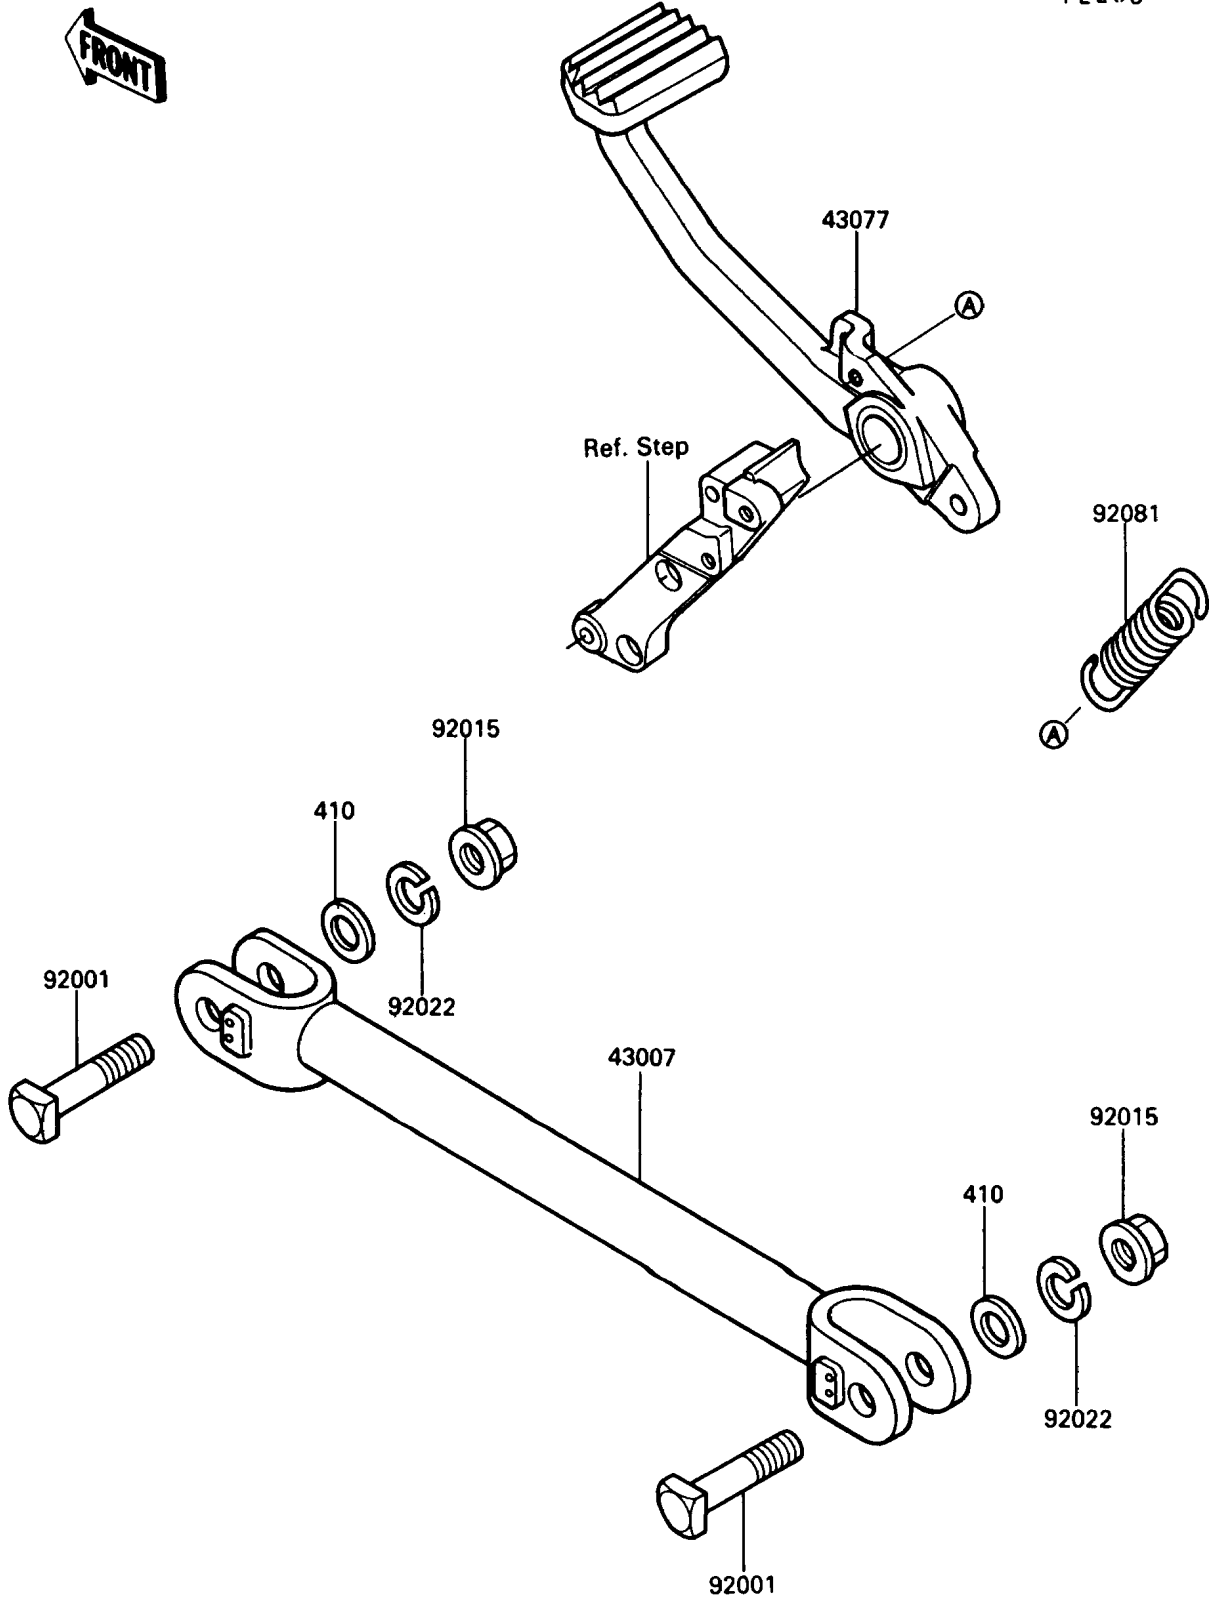

# 1989 Concours (Canada Only) PARTS DIAGRAM

Brake Pedal

F226U

# 1989 Concours (Canada Only) PARTS LIST

## Brake Pedal

ITEM NAME	PART NUMBER	QUANTITY
ROD-TORQUE (Ref # 43007)	43007-1130	1
LEVER-ASSY-BRAKE,PEDAL (Ref # 43077)	43077-1062	1
BOLT,10X45 (Ref # 92001)	92001-1208	2
NUT,LOCK,10MM (Ref # 92015)	92015-1429	2
WASHER,SPRING,10MM (Ref # 92022)	92022-1540	2
SPRING,BRAKE PEDAL (Ref # 92081)	92081-1845	1
WASHER-PLAIN-SMALL,10MM (Ref # 410)	410B1000	2