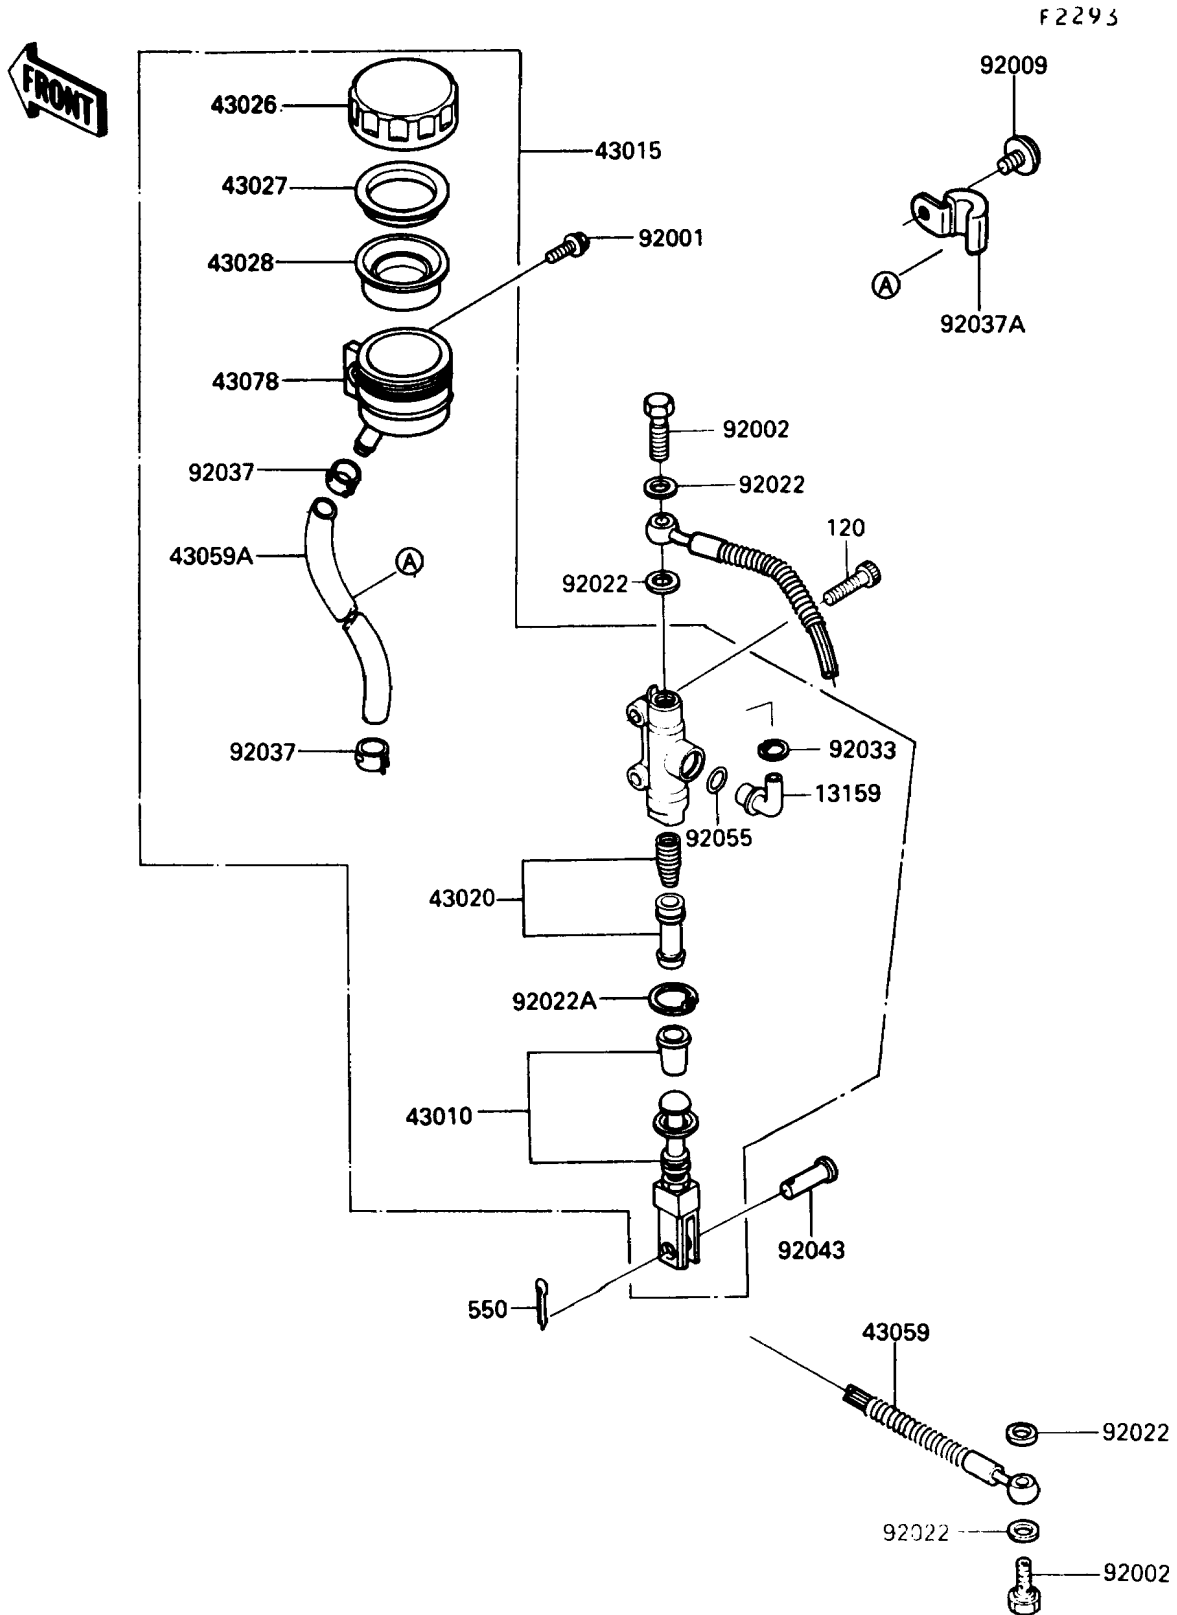

1989 Concours (Canada Only) PARTS DIAGRAM

Rear Master Cylinder

1989 Concours (Canada Only) PARTS LIST

Rear Master Cylinder

ITEM NAME	PART NUMBER	QUANTITY
CONNECTOR,RR MASTER CYLINDER (Ref # 13159)	13159-1052	1
ROD-ASSY-BRAKE (Ref # 43010)	43010-1066	1
CYLINDER-ASSY-MASTER,RR (Ref # 43015)	43015-1359	1
PISTON-COMP-BRAKE,RR (Ref # 43020)	43020-1067	1
CAP-BRAKE (Ref # 43026)	43026-1051	1
PLATE-DIAPHRAGM (Ref # 43027)	43027-1051	1
DIAPHRAGM,MASTER CYLINDER (Ref # 43028)	43028-1057	1
HOSE-BRAKE,RR (Ref # 43059)	43059-1343	1
HOSE-BRAKE,RR MASTER CYLINDER (Ref # 43059A)	43059-1374	1
RESERVOIR,RR MASTER CYLINDER (Ref # 43078)	43078-1058	1
BOLT,W/P,6X16 (Ref # 92001)	92001-1860	1
BOLT,OIL,L=23 (Ref # 92002)	92002-1888	2
SCREW,6X8 (Ref # 92009)	92009-1294	1
WASHER,10.5X15X1.5 (Ref # 92022)	43067-001	4
WASHER,CIRCRIP (Ref # 92022A)	92022-1601	1
RING-SNAP,20.5MM (Ref # 92033)	92033-1186	1
CLAMP,BRAKE HOSE (Ref # 92037)	92037-1547	2
CLAMP,HOSE (Ref # 92037A)	92037-1807	1
PIN,8MM (Ref # 92043)	92043-1303	1
RING-O,MASTER CYLINDER (Ref # 92055)	92055-1251	1
BOLT-SOCKET,8X30 (Ref # 120)	120P0830	2
PIN-COTTER,2.0X15 (Ref # 550)	550D2015	1