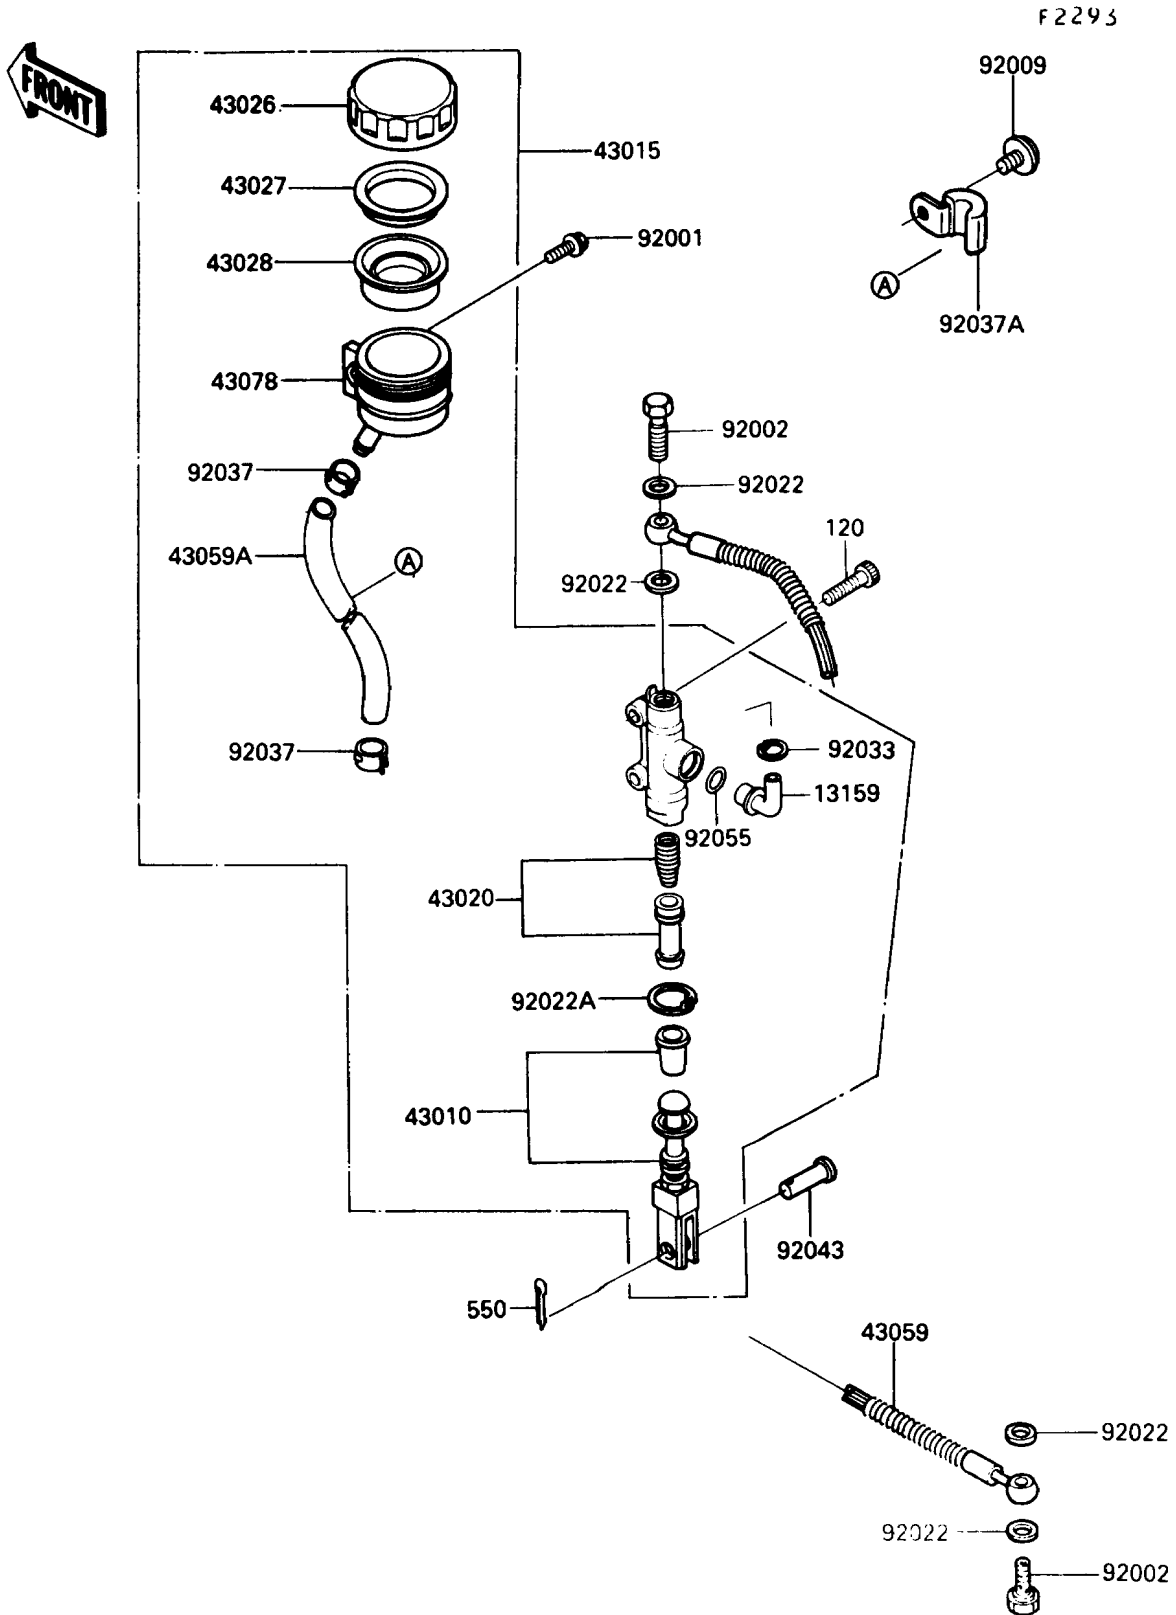

1989 Concours (Canada Only) PARTS DIAGRAM

Rear Master Cylinder

1989 Concours (Canada Only) PARTS LIST

Rear Master Cylinder

ITEM NAME	PART NUMBER	QUANTITY
CONNECTOR,RR MASTER CYLINDER (Ref # 13159)	13159-1052	1
ROD-ASSY-BRAKE (Ref # 43010)	43010-1066	1
CYLINDER-ASSY-MASTER,RR (Ref # 43015)	43015-1359	1
PISTON-COMP-BRAKE,RR (Ref # 43020)	43020-1067	1
CAP-BRAKE (Ref # 43026)	43026-1051	1
PLATE-DIAPHRAGM (Ref # 43027)	43027-1051	1
DIAPHRAGM,MASTER CYLINDER (Ref # 43028)	43028-1057	1
HOSE-BRAKE,RR (Ref # 43059)	43059-1343	1
HOSE-BRAKE,RR MASTER CYLINDER (Ref # 43059A)	43059-1374	1
RESERVOIR,RR MASTER CYLINDER (Ref # 43078)	43078-1058	1
BOLT,W/P,6X16 (Ref # 92001)	92001-1860	1
BOLT,OIL,L=23 (Ref # 92002)	92002-1888	2
SCREW,6X8 (Ref # 92009)	92009-1294	1
WASHER,10.5X15X1.5 (Ref # 92022)	43067-001	4
WASHER,CIRCRIP (Ref # 92022A)	92022-1601	1
RING-SNAP,20.5MM (Ref # 92033)	92033-1186	1
CLAMP,BRAKE HOSE (Ref # 92037)	92037-1547	2
CLAMP,HOSE (Ref # 92037A)	92037-1807	1
PIN,8MM (Ref # 92043)	92043-1303	1
RING-O,MASTER CYLINDER (Ref # 92055)	92055-1251	1
BOLT-SOCKET,8X30 (Ref # 120)	120P0830	2
PIN-COTTER,2.0X15 (Ref # 550)	550D2015	1