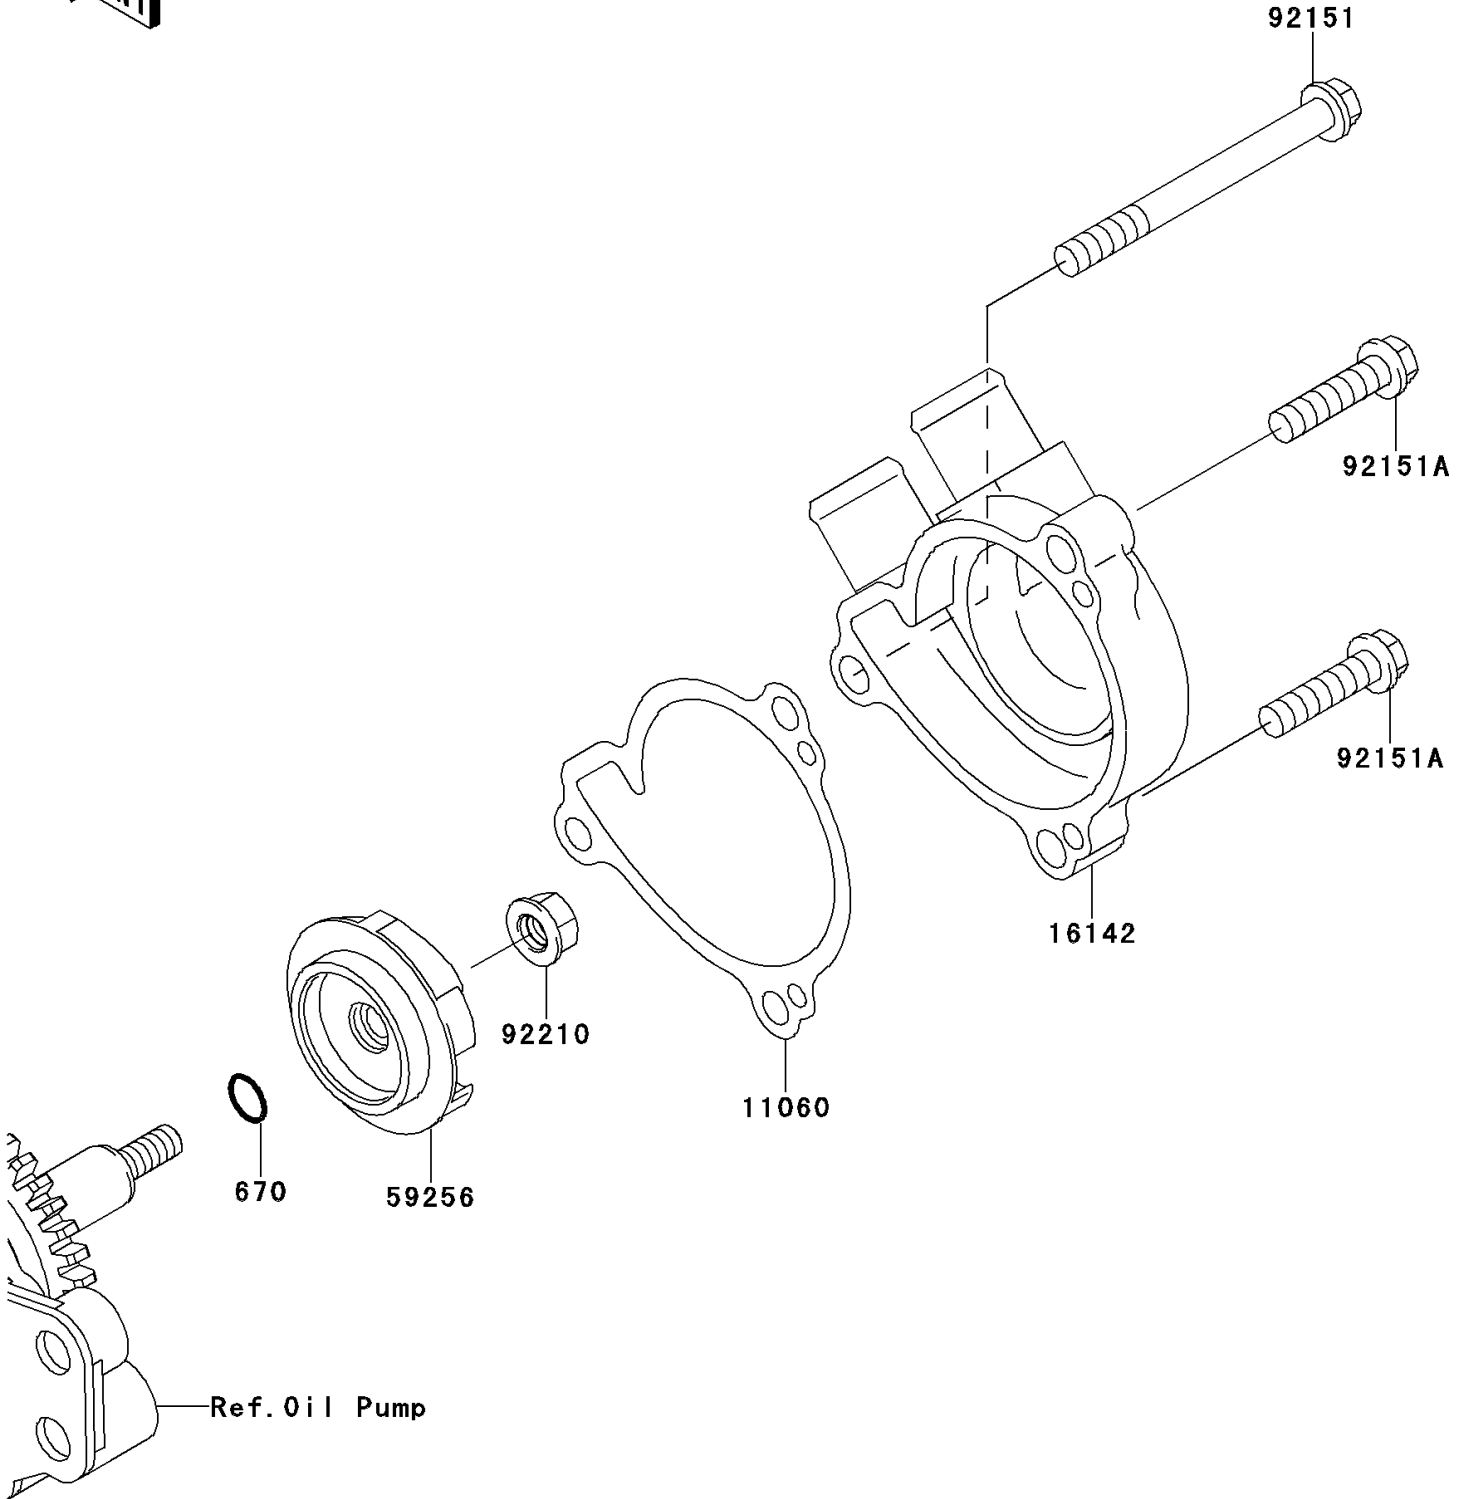

2011 KLX250S (Canada Only) PARTS DIAGRAM

Water Pump

E3031

2011 KLX250S (Canada Only) PARTS LIST

Water Pump

ITEM NAME	PART NUMBER	QUANTITY
-----------	-------------	----------