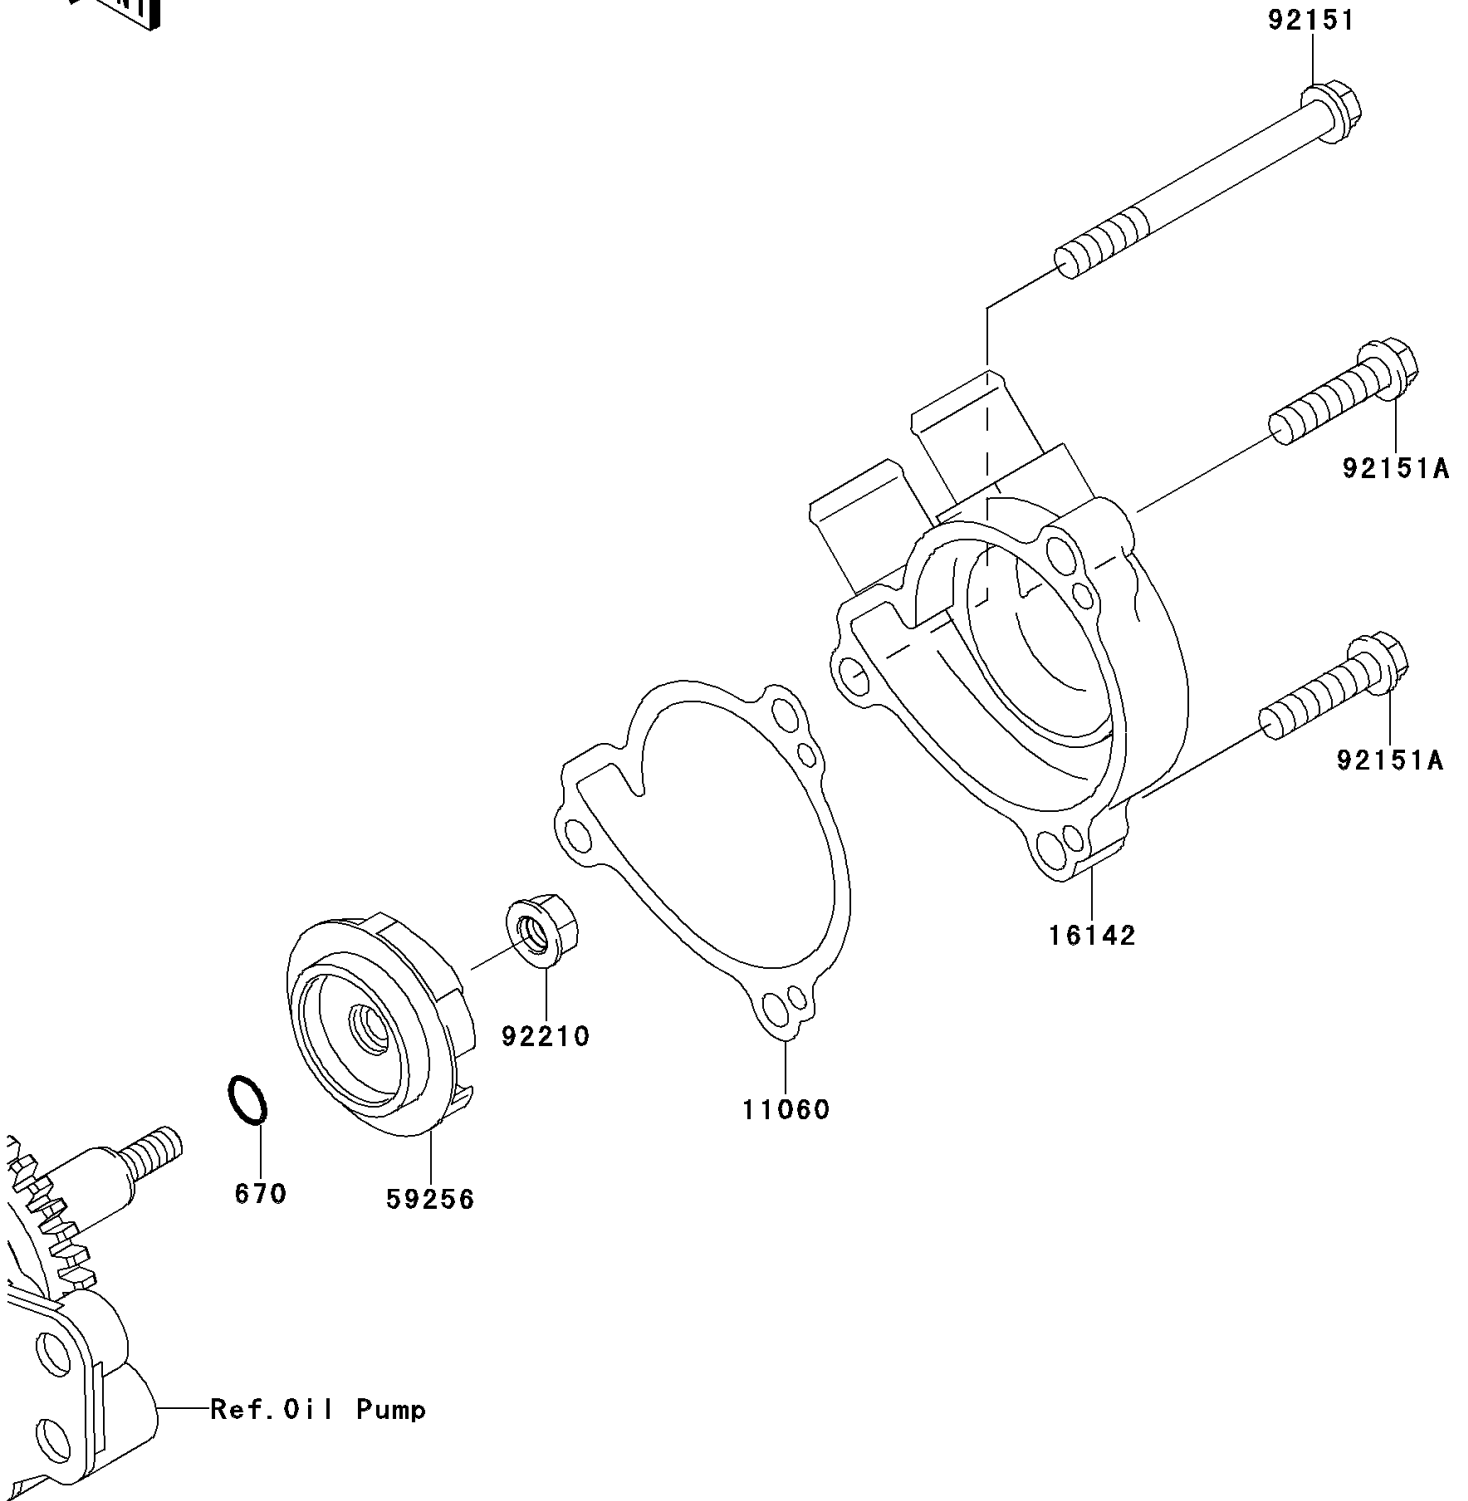

2012 KLX® 250S PARTS DIAGRAM

Water Pump

E3031

2012 KLX® 250S PARTS LIST

Water Pump

| ITEM NAME | PART NUMBER | QUANTITY |
|--|-------------|----------|
| O RING,6MM (Ref # 670) | 670B1506 | 1 |
| GASKET,PUMP COVER (Ref # 11060) | 11060-1328 | 1 |
| COVER-PUMP (Ref # 16142) | 16142-1125 | 1 |
| IMPELLER (Ref # 59256) | 59256-1063 | 1 |
| BOLT,6X65 (Ref # 92151) | 92151-1199 | 1 |
| BOLT,FLANGED-SMALL,6X25 (Ref # 92151A) | 92151-1930 | 2 |
| NUT,FLANGED,6MM (Ref # 92210) | 92210-0630 | 1 |