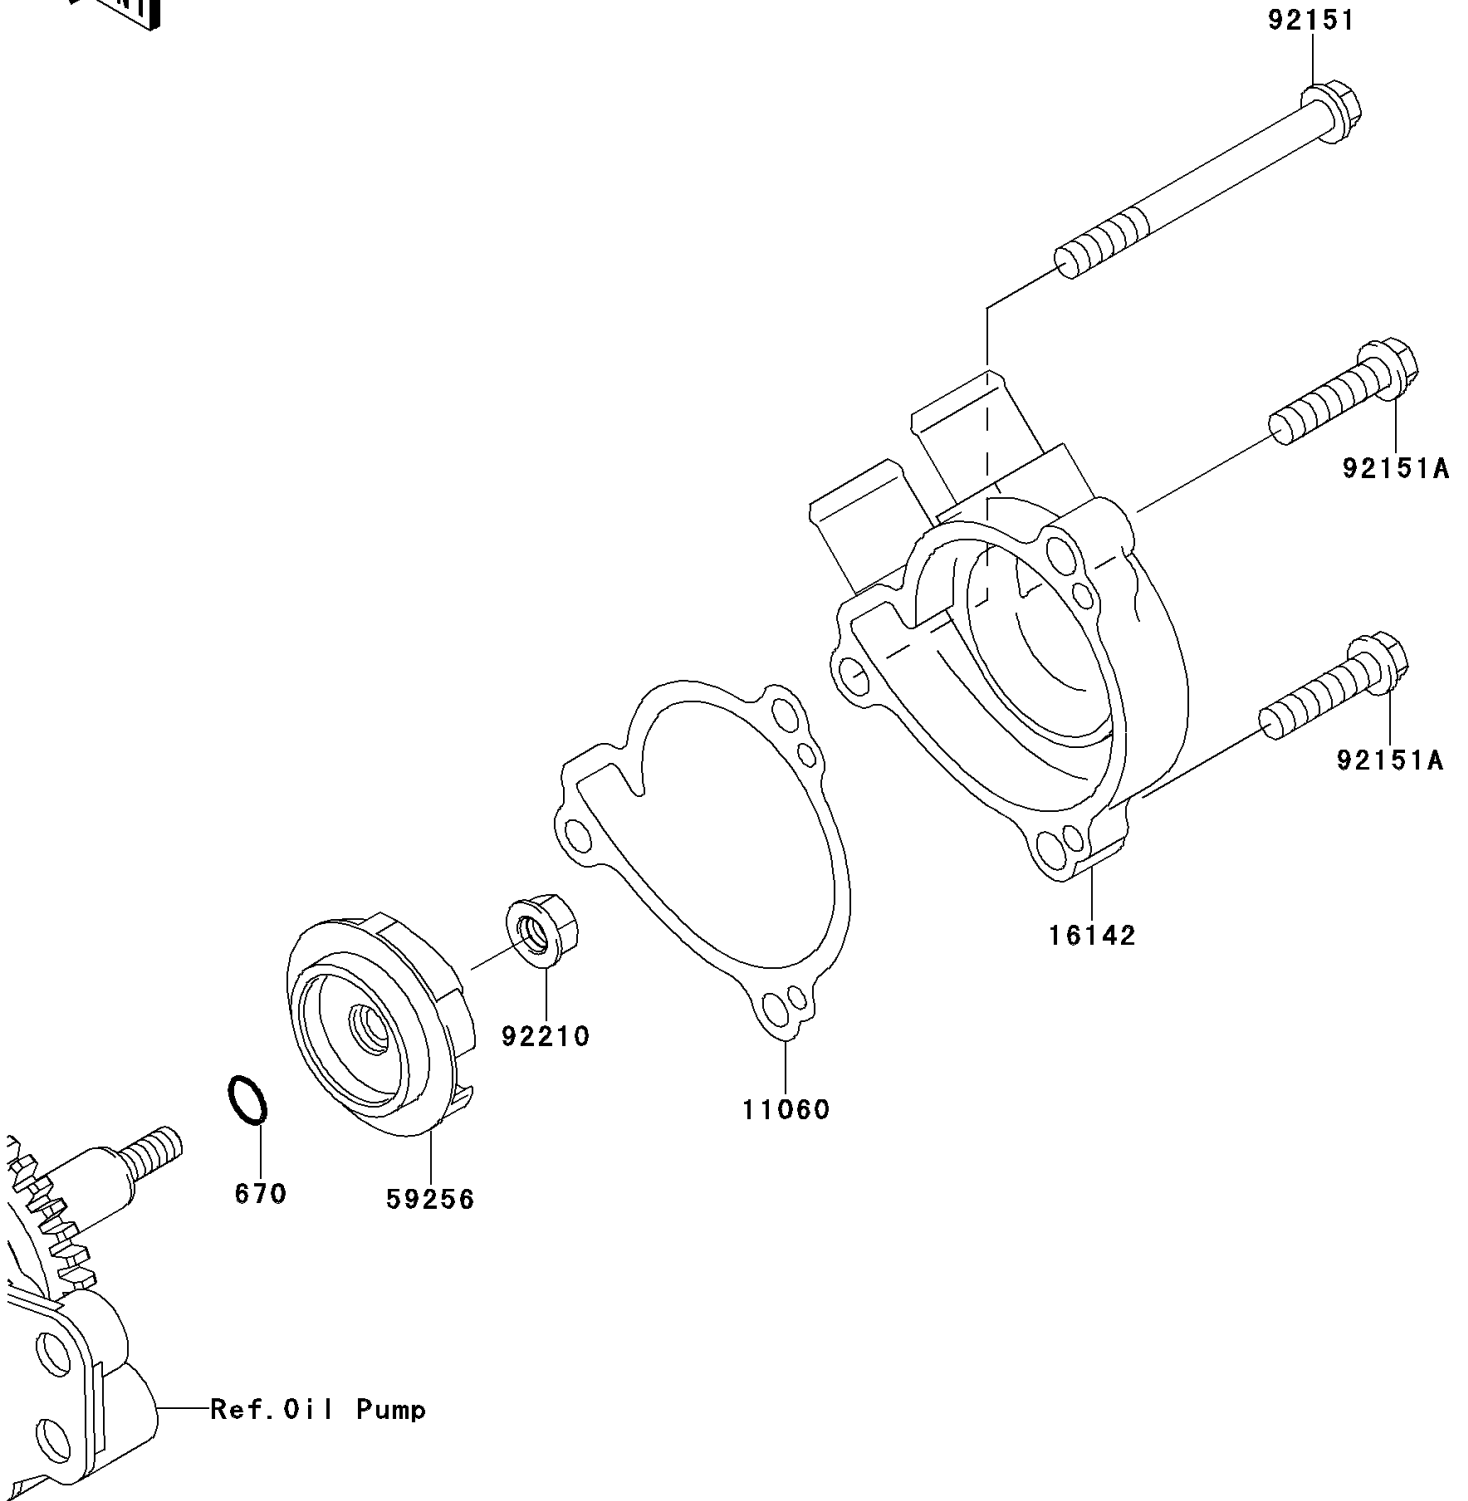

2013 KLX® 250S PARTS DIAGRAM

Water Pump

E3031

2013 KLX® 250S PARTS LIST

Water Pump

ITEM NAME	PART NUMBER	QUANTITY
O RING,6MM (Ref # 670)	670B1506	1
GASKET,PUMP COVER (Ref # 11060)	11060-1328	1
COVER-PUMP (Ref # 16142)	16142-1125	1
IMPELLER (Ref # 59256)	59256-1063	1
BOLT,6X65 (Ref # 92151)	92151-1199	1
BOLT,FLANGED-SMALL,6X25 (Ref # 92151A)	92151-1930	2
NUT,FLANGED,6MM (Ref # 92210)	92210-0630	1