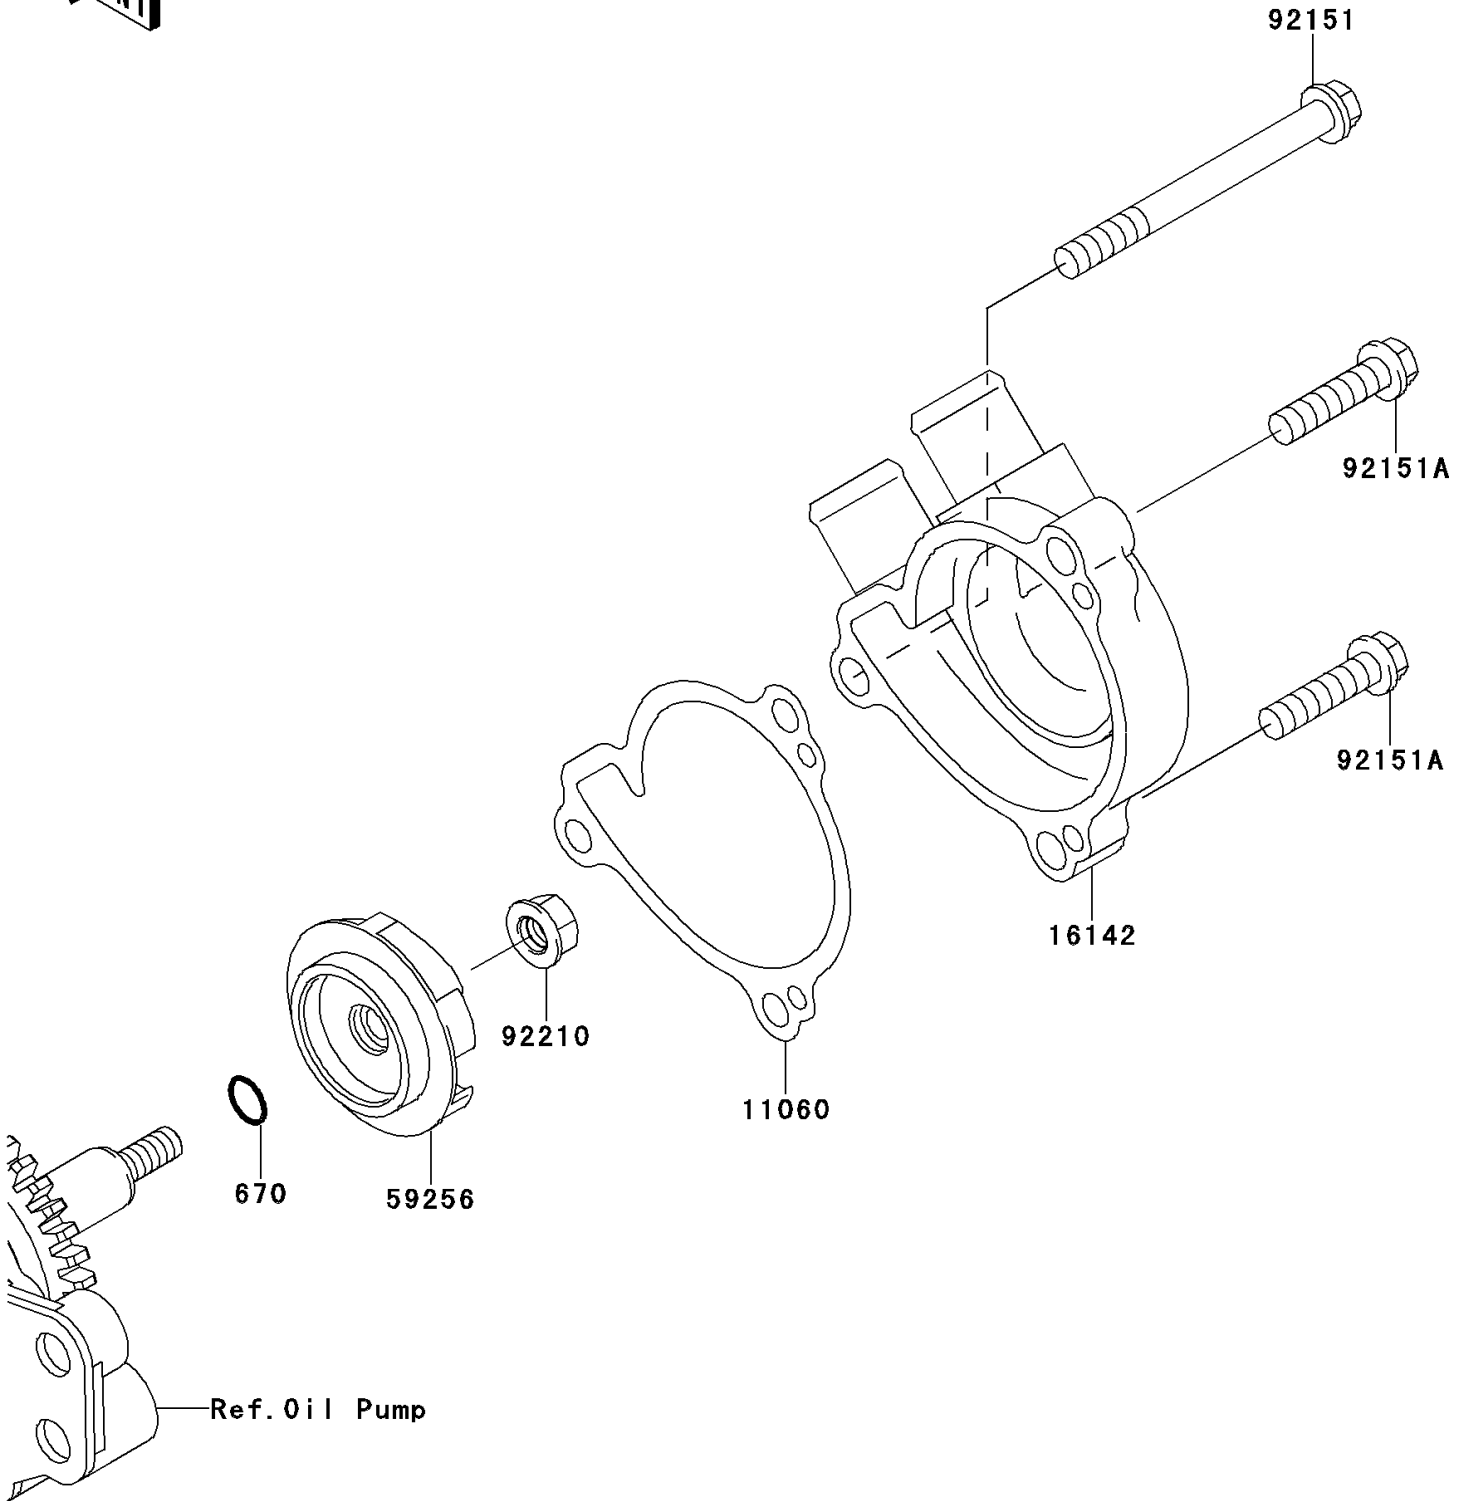

2013 KLX[®]250S PARTS DIAGRAM

Water Pump

E3031

2013 KLX® 250S PARTS LIST

Water Pump

ITEM NAME	PART NUMBER	QUANTITY
O RING,6MM (Ref # 670)	670B1506	1
GASKET,PUMP COVER (Ref # 11060)	11060-1328	1
COVER-PUMP (Ref # 16142)	16142-1125	1
IMPELLER (Ref # 59256)	59256-1063	1
BOLT,6X65 (Ref # 92151)	92151-1199	1
BOLT,FLANGED-SMALL,6X25 (Ref # 92151A)	92151-1930	2
NUT,FLANGED,6MM (Ref # 92210)	92210-0630	1