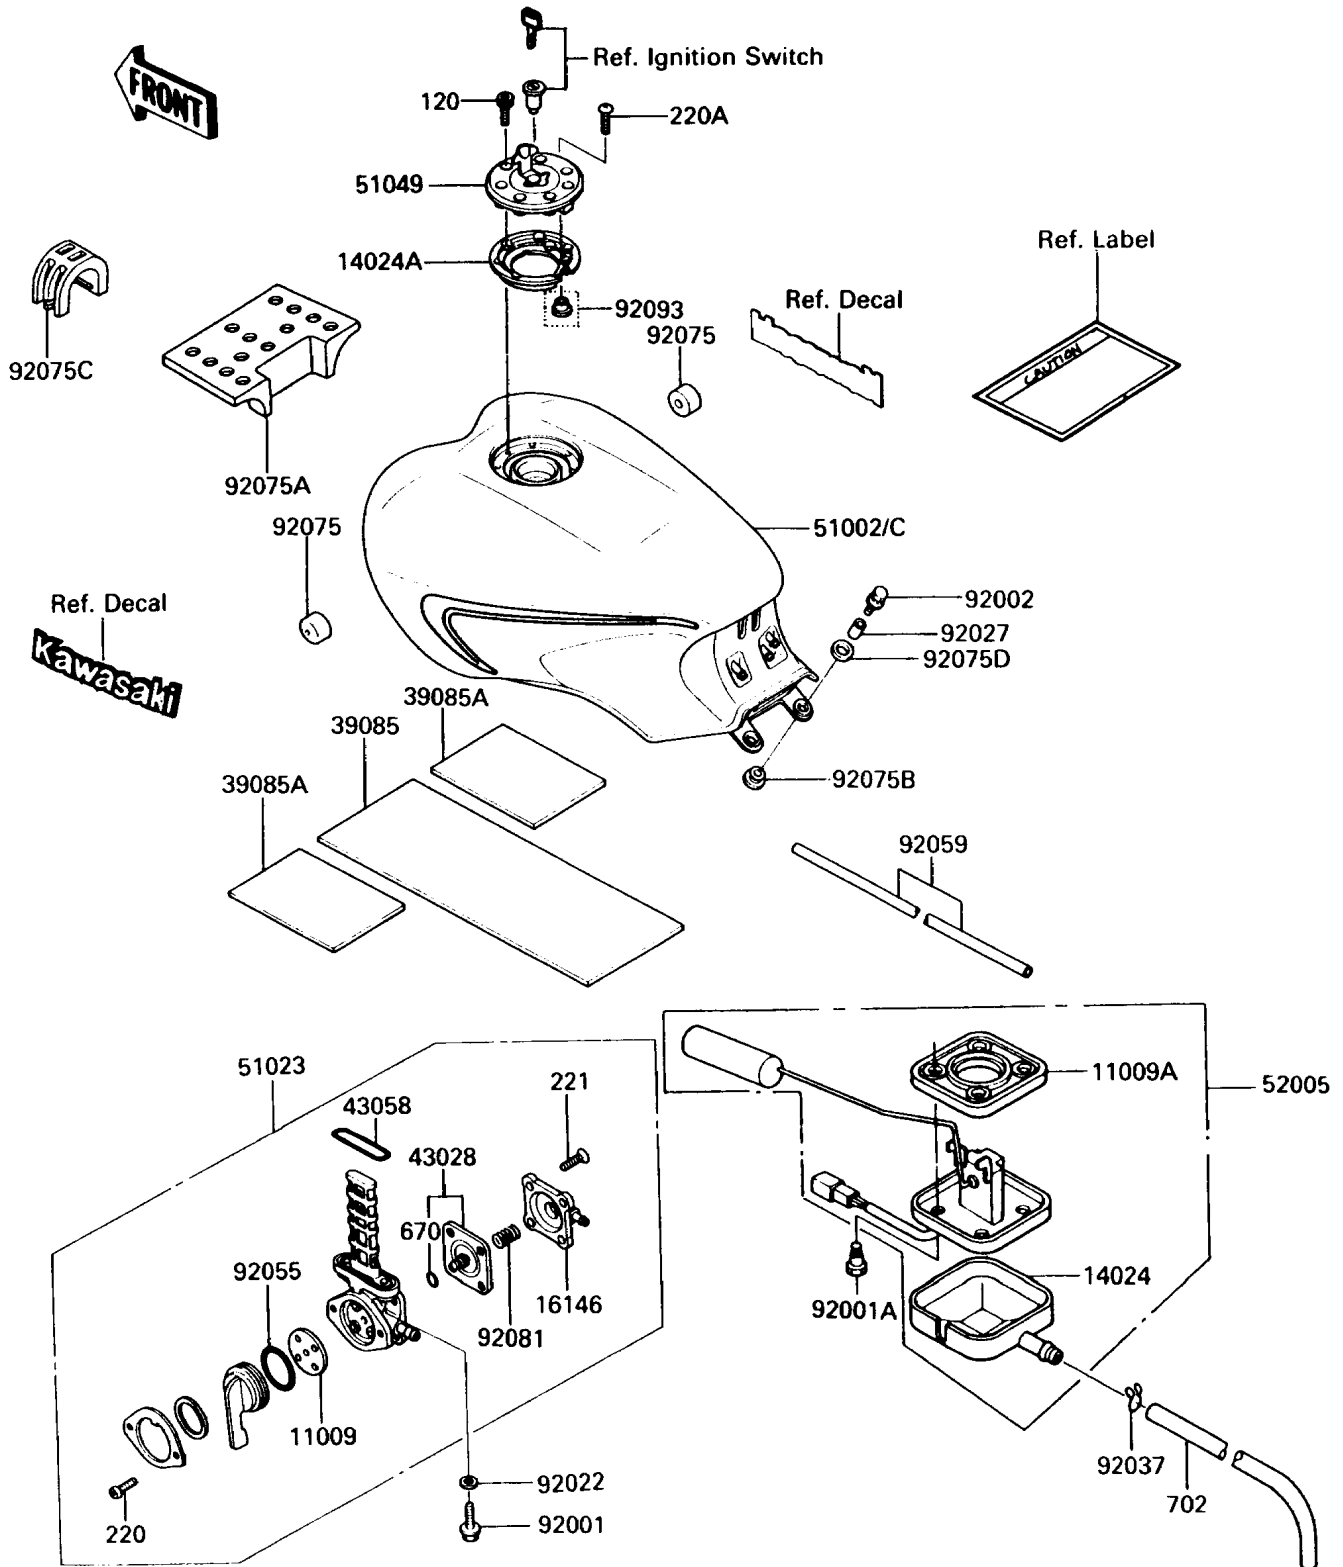

1989 Concours (Canada Only) PARTS DIAGRAM

Fuel Tank

F241L

1989 Concours (Canada Only) PARTS LIST

Fuel Tank

ITEM NAME	PART NUMBER	QUANTITY
GASKET,TAP VALVE (Ref # 11009)	11009-1530	1
GASKET,FUEL GAUGE (Ref # 11009A)	11009-1656	1
COVER,FUEL GAUGE (Ref # 14024)	14025-1536	1
COVER,TANK CAP (Ref # 14024A)	14025-1913	1
COVER-ASSY,TAP DIAPHRAGM (Ref # 16146)	16146-1005	1
DIAPHRAGM,TAP (Ref # 43028)	43028-1015	1
RING,TAP FLANGED (Ref # 43058)	51039-010	1
TANK-COMP-FUEL,C.P.RED (Ref # 51002)	51002-5399-A5	1
TAP-ASSY,FUEL (Ref # 51023)	51023-1130	1
CAP-TANK,FUEL (Ref # 51049)	51049-1079	1
GAUGE,FUEL (Ref # 52005)	52005-1078	1
BOLT,6X20 (Ref # 92001)	92001-1091	2
BOLT,FUEL GAUGE (Ref # 92001A)	92001-1705	4
BOLT,6X25 (Ref # 92002)	92002-1137	2
WASHER,6.2X11X1.5 (Ref # 92022)	92022-183	2
COLLAR,6.8X10X14.5 (Ref # 92027)	92027-156	2
CLAMP,TUBE (Ref # 92037)	92037-147	1
RING-O,TAP LEVER (Ref # 92055)	92055-1027	1
TUBE,5X8X600 (Ref # 92059)	92059-1726	1
DAMPER,FUEL TANK (Ref # 92075)	92075-125	2
DAMPER,FUEL TANK (Ref # 92075A)	92075-1672	1
DAMPER,MALE (Ref # 92075B)	92075-174	2
DAMPER,FUEL TANK (Ref # 92075C)	92075-1741	1
DAMPER,FEMALE (Ref # 92075D)	92075-175	2
SPRING,TAP DIAPHRAGM (Ref # 92081)	92081-1171	1
BOLT-SOCKET (Ref # 120)	120S0512	7
SCREW-PAN-CROS (Ref # 220)	220B0308	2
SCREW-PAN-CROS (Ref # 220A)	220C0508	1
SCREW-CSK-CROS,4X14 (Ref # 221)	221B0414	4

1989 Concours (Canada Only) PARTS LIST

Fuel Tank

ITEM NAME	PART NUMBER	QUANTITY
O RING,4MM (Ref # 670)	670B1504	1
TUBE-RUBBER,7X10X780 (Ref # 702)	702A07780	1