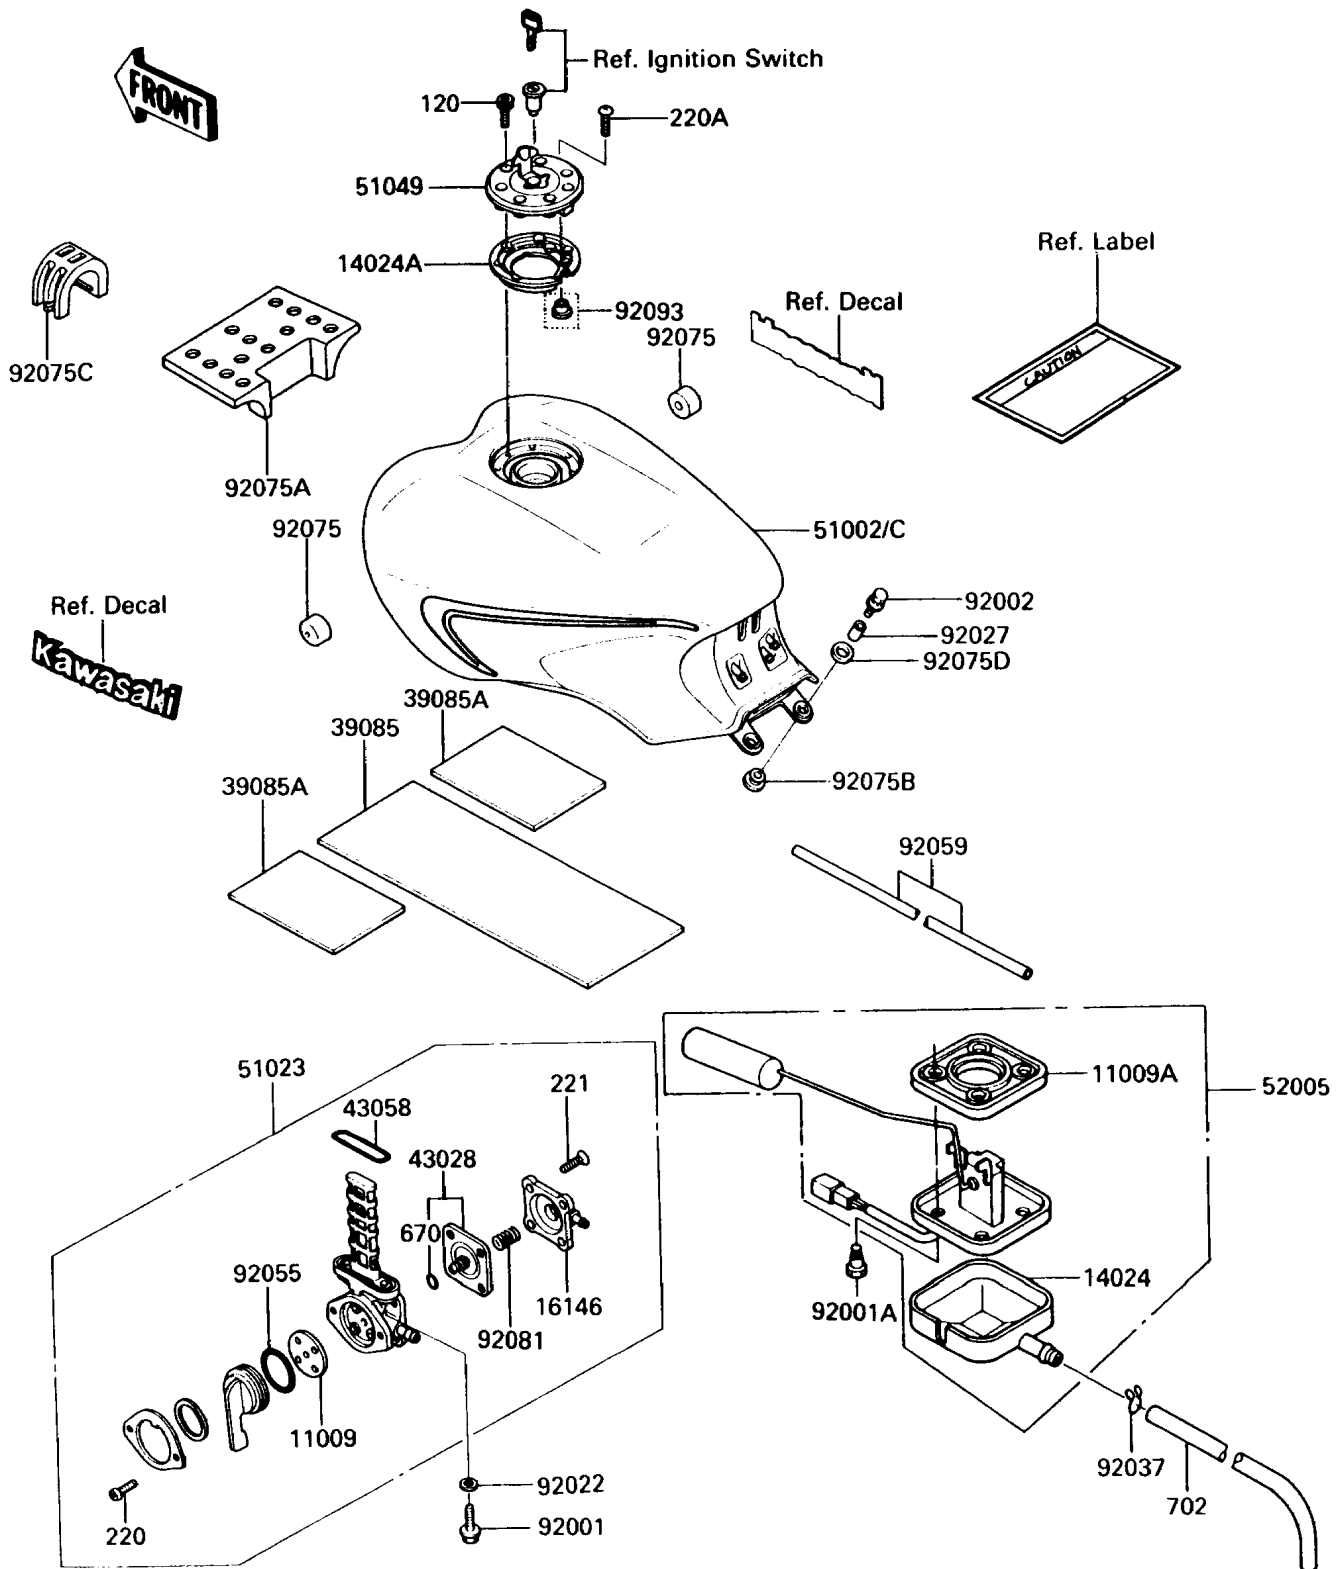

# 1989 Concours (Canada Only) PARTS DIAGRAM

Fuel Tank

F241L

# 1989 Concours (Canada Only) PARTS LIST

## Fuel Tank

ITEM NAME	PART NUMBER	QUANTITY
GASKET,TAP VALVE (Ref # 11009)	11009-1530	1
GASKET,FUEL GAUGE (Ref # 11009A)	11009-1656	1
COVER,FUEL GAUGE (Ref # 14024)	14025-1536	1
COVER,TANK CAP (Ref # 14024A)	14025-1913	1
COVER-ASSY,TAP DIAPHRAGM (Ref # 16146)	16146-1005	1
DIAPHRAGM,TAP (Ref # 43028)	43028-1015	1
RING,TAP FLANGED (Ref # 43058)	51039-010	1
TANK-COMP-FUEL,C.P.RED (Ref # 51002)	51002-5399-A5	1
TAP-ASSY,FUEL (Ref # 51023)	51023-1130	1
CAP-TANK,FUEL (Ref # 51049)	51049-1079	1
GAUGE,FUEL (Ref # 52005)	52005-1078	1
BOLT,6X20 (Ref # 92001)	92001-1091	2
BOLT,FUEL GAUGE (Ref # 92001A)	92001-1705	4
BOLT,6X25 (Ref # 92002)	92002-1137	2
WASHER,6.2X11X1.5 (Ref # 92022)	92022-183	2
COLLAR,6.8X10X14.5 (Ref # 92027)	92027-156	2
CLAMP,TUBE (Ref # 92037)	92037-147	1
RING-O,TAP LEVER (Ref # 92055)	92055-1027	1
TUBE,5X8X600 (Ref # 92059)	92059-1726	1
DAMPER,FUEL TANK (Ref # 92075)	92075-125	2
DAMPER,FUEL TANK (Ref # 92075A)	92075-1672	1
DAMPER,MALE (Ref # 92075B)	92075-174	2
DAMPER,FUEL TANK (Ref # 92075C)	92075-1741	1
DAMPER,FEMALE (Ref # 92075D)	92075-175	2
SPRING,TAP DIAPHRAGM (Ref # 92081)	92081-1171	1
BOLT-SOCKET (Ref # 120)	120S0512	7
SCREW-PAN-CROS (Ref # 220)	220B0308	2
SCREW-PAN-CROS (Ref # 220A)	220C0508	1
SCREW-CSK-CROS,4X14 (Ref # 221)	221B0414	4

## Fuel Tank

ITEM NAME	PART NUMBER	QUANTITY
O RING,4MM (Ref # 670)	670B1504	1
TUBE-RUBBER,7X10X780 (Ref # 702)	702A07780	1