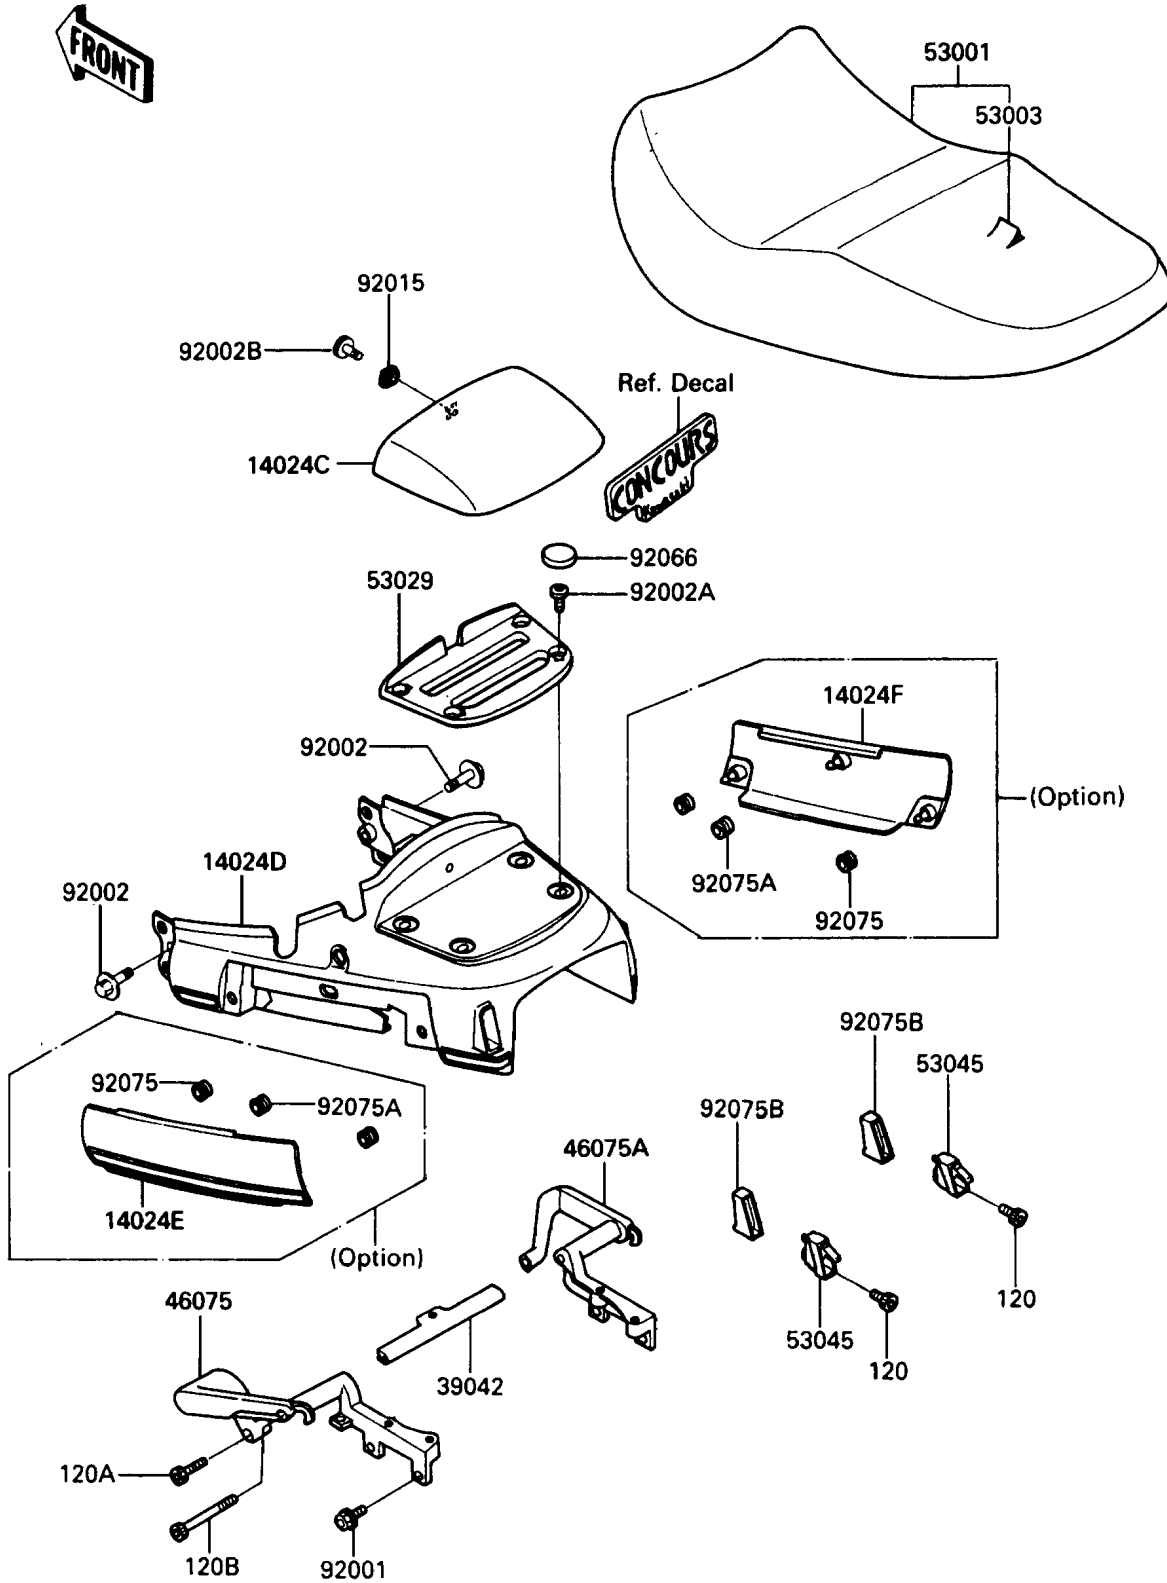

1989 Concours (Canada Only) PARTS DIAGRAM

Seat

F2510

1989 Concours (Canada Only) PARTS LIST

Seat

ITEM NAME	PART NUMBER	QUANTITY
COVER,CARRIER,C.P.RED (Ref # 14024C)	14024-1227-A5	1
COVER,SEAT,C.P.RED (Ref # 14024D)	14024-5063-A5	1
COVER,SEAT COVER,LH,C.P.RED (Ref # 14024E)	14024-5064-A5	1
COVER,SEAT COVER,RH,C.P.RED (Ref # 14024F)	14024-5065-A5	1
CROSSMEMBER,SEAT GRIP (Ref # 39042)	39042-1052	1
GRIP,SEAT,RR,LH (Ref # 46075)	46075-1070	1
GRIP,SEAT,RR,RH (Ref # 46075A)	46075-1071	1
SEAT-ASSY,DUAL,BLACK (Ref # 53001)	53001-1506-MA	1
LEATHER,SEAT,BLACK (Ref # 53003)	53003-1162-MA	1
CARRIER,TAIL (Ref # 53029)	53029-1069	1
HOOK-ASSY,BUNGEE CORD (Ref # 53045)	53045-1052	2
BOLT,8X18 (Ref # 92001)	92001-1359	4
BOLT,6X25 (Ref # 92002)	92002-1135	2
BOLT,SOCKET,8X23.5 (Ref # 92002A)	92002-1598	4
BOLT,5MM (Ref # 92002B)	92002-1724	1
NUT,5MM (Ref # 92015)	92015-1710	1
PLUG,19X6 (Ref # 92066)	92066-1251	4
DAMPER (Ref # 92075)	92075-051	4
DAMPER (Ref # 92075A)	92075-1470	2
DAMPER,BUNGEE CORD HOOK (Ref # 92075B)	92075-1823	2
BOLT-SOCKET,6X14 (Ref # 120)	120P0614	2
BOLT-SOCKET,8X25,BLACK (Ref # 120A)	120S0825	2
BOLT-SOCKET (Ref # 120B)	120S0890	2