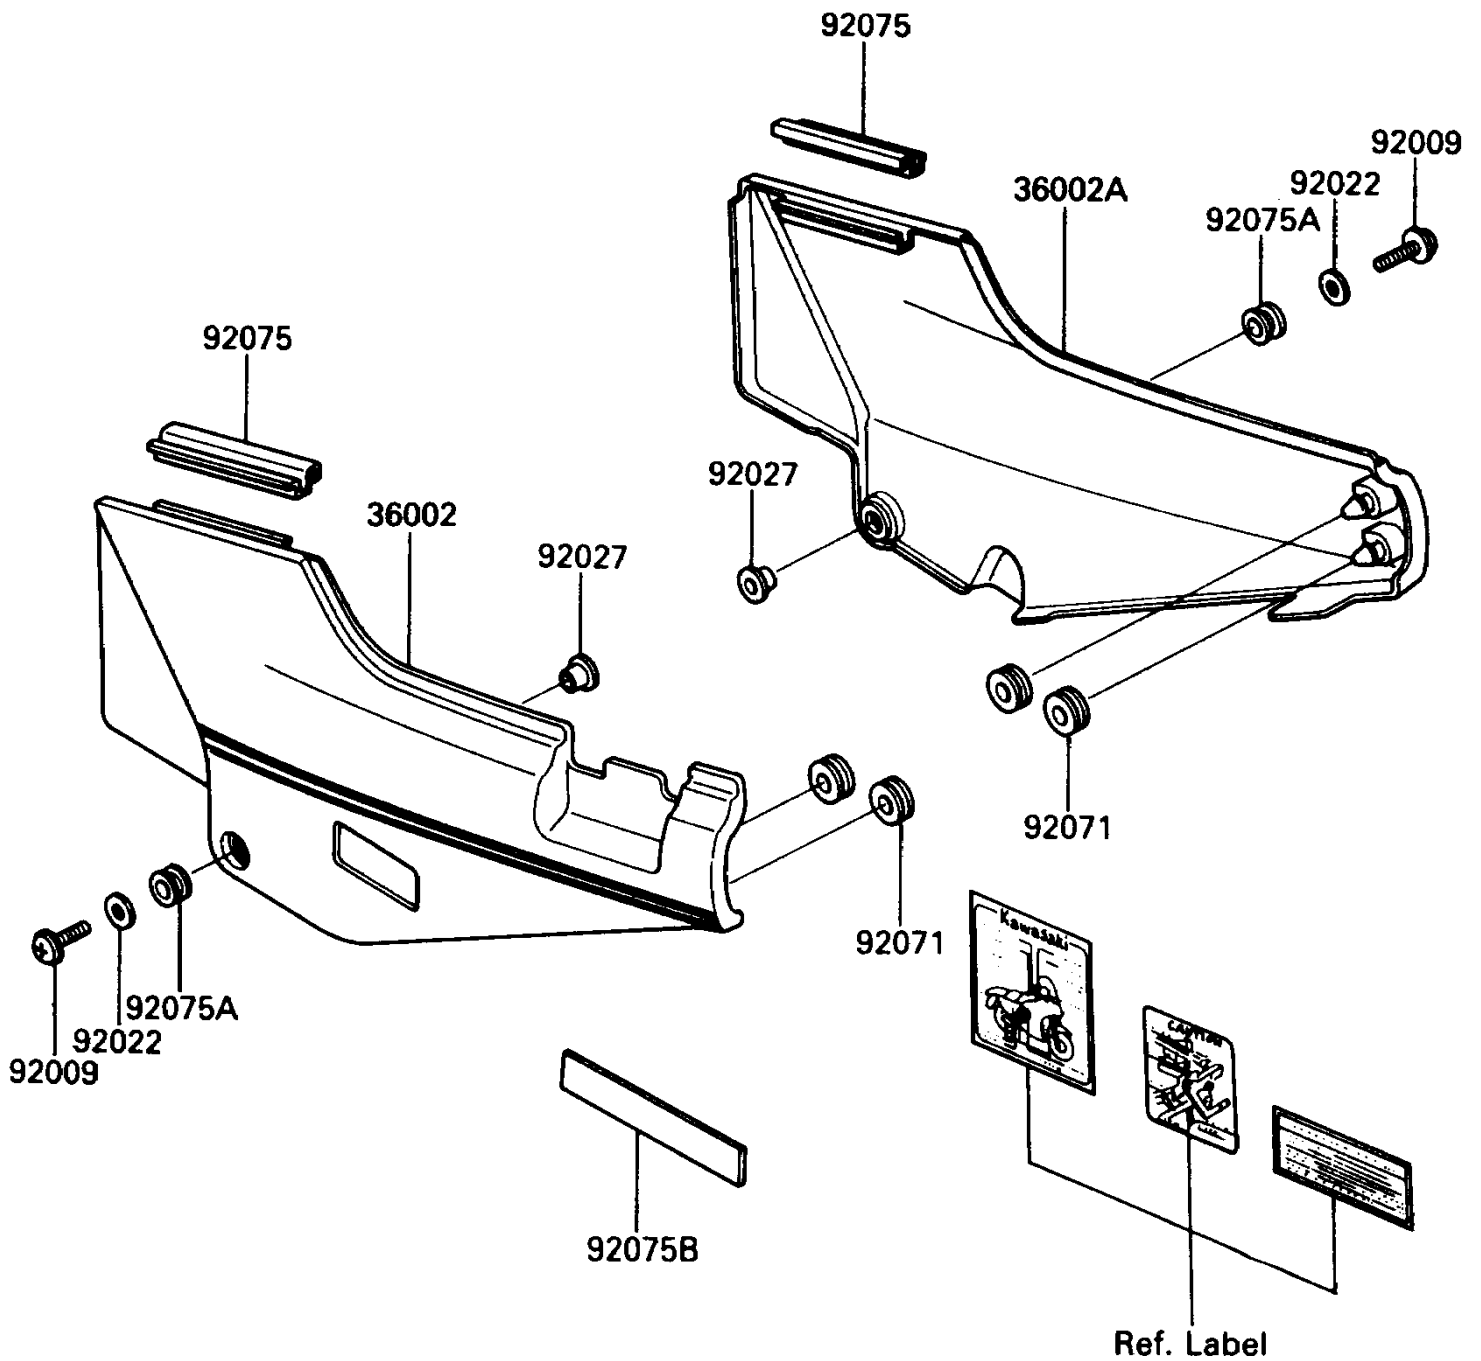

1989 Concours (Canada Only) PARTS DIAGRAM

Side Cover

F2610

1989 Concours (Canada Only) PARTS LIST

Side Cover

ITEM NAME	PART NUMBER	QUANTITY
COVER-SIDE,LH,RED/BLACK (Ref # 36002)	36002-5483-CR	1
COVER-SIDE,RH,RED/BLACK (Ref # 36002A)	36002-5484-CR	1
SCREW,6X18,BLACK (Ref # 92009)	92009-1181	2
WASHER,6.5X20X1.6,BLACK (Ref # 92022)	92022-1619	2
COLLAR,L=9.1,WHITE (Ref # 92027)	92027-1795	2
GROMMET (Ref # 92071)	92071-056	4
DAMPER,SIDE COVER (Ref # 92075)	92075-1601	2
DAMPER (Ref # 92075A)	92075-1634	2
DAMPER,SIDE COVER (Ref # 92075B)	92075-1854	1