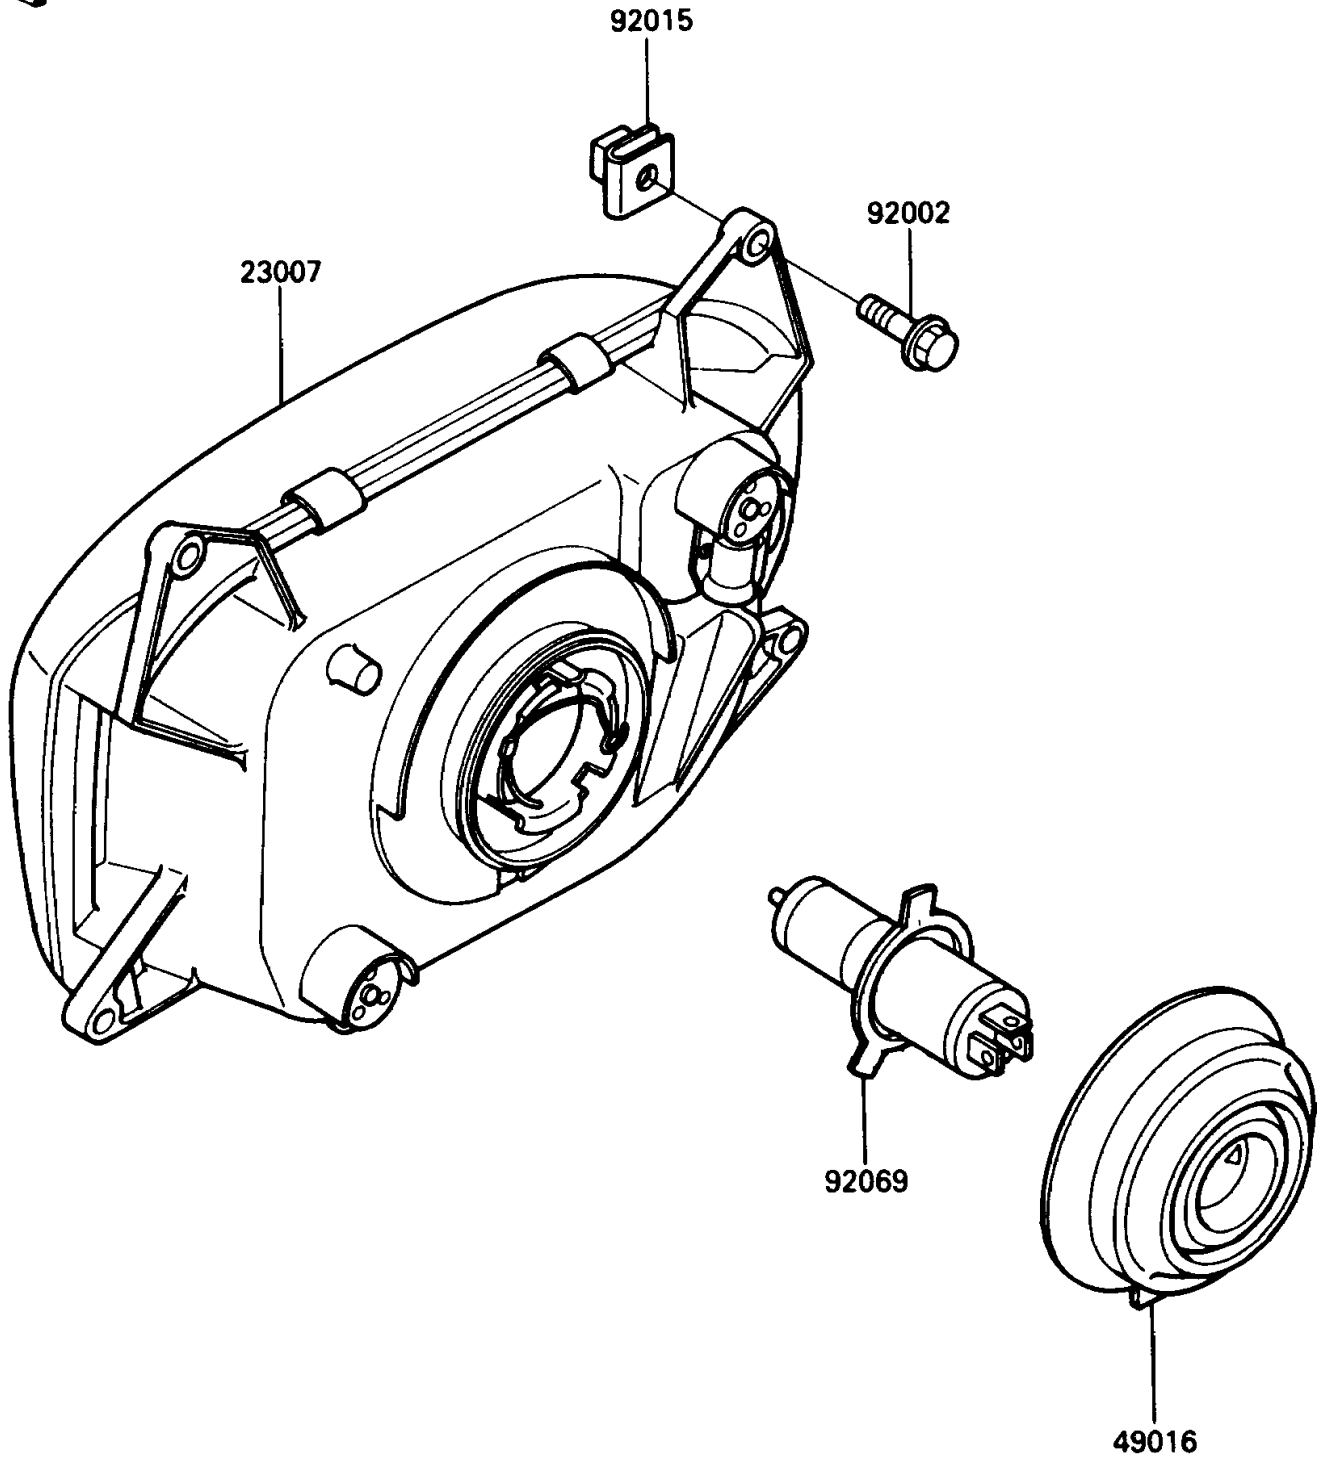

# 1989 Concours (Canada Only) PARTS DIAGRAM

Head Lamp

F 2710

## Head Lamp

ITEM NAME	PART NUMBER	QUANTITY
LENS-COMP,HEAD LAMP (Ref # 23007)	23007-1132	1
COVER-SEAL,HEAD LAMP (Ref # 49016)	49016-1108	1
BOLT,6X25 (Ref # 92002)	92002-1135	4
NUT,6MM (Ref # 92015)	92015-1094	4
BULB,12V 60/55W,H4 (Ref # 92069)	92069-1002	1