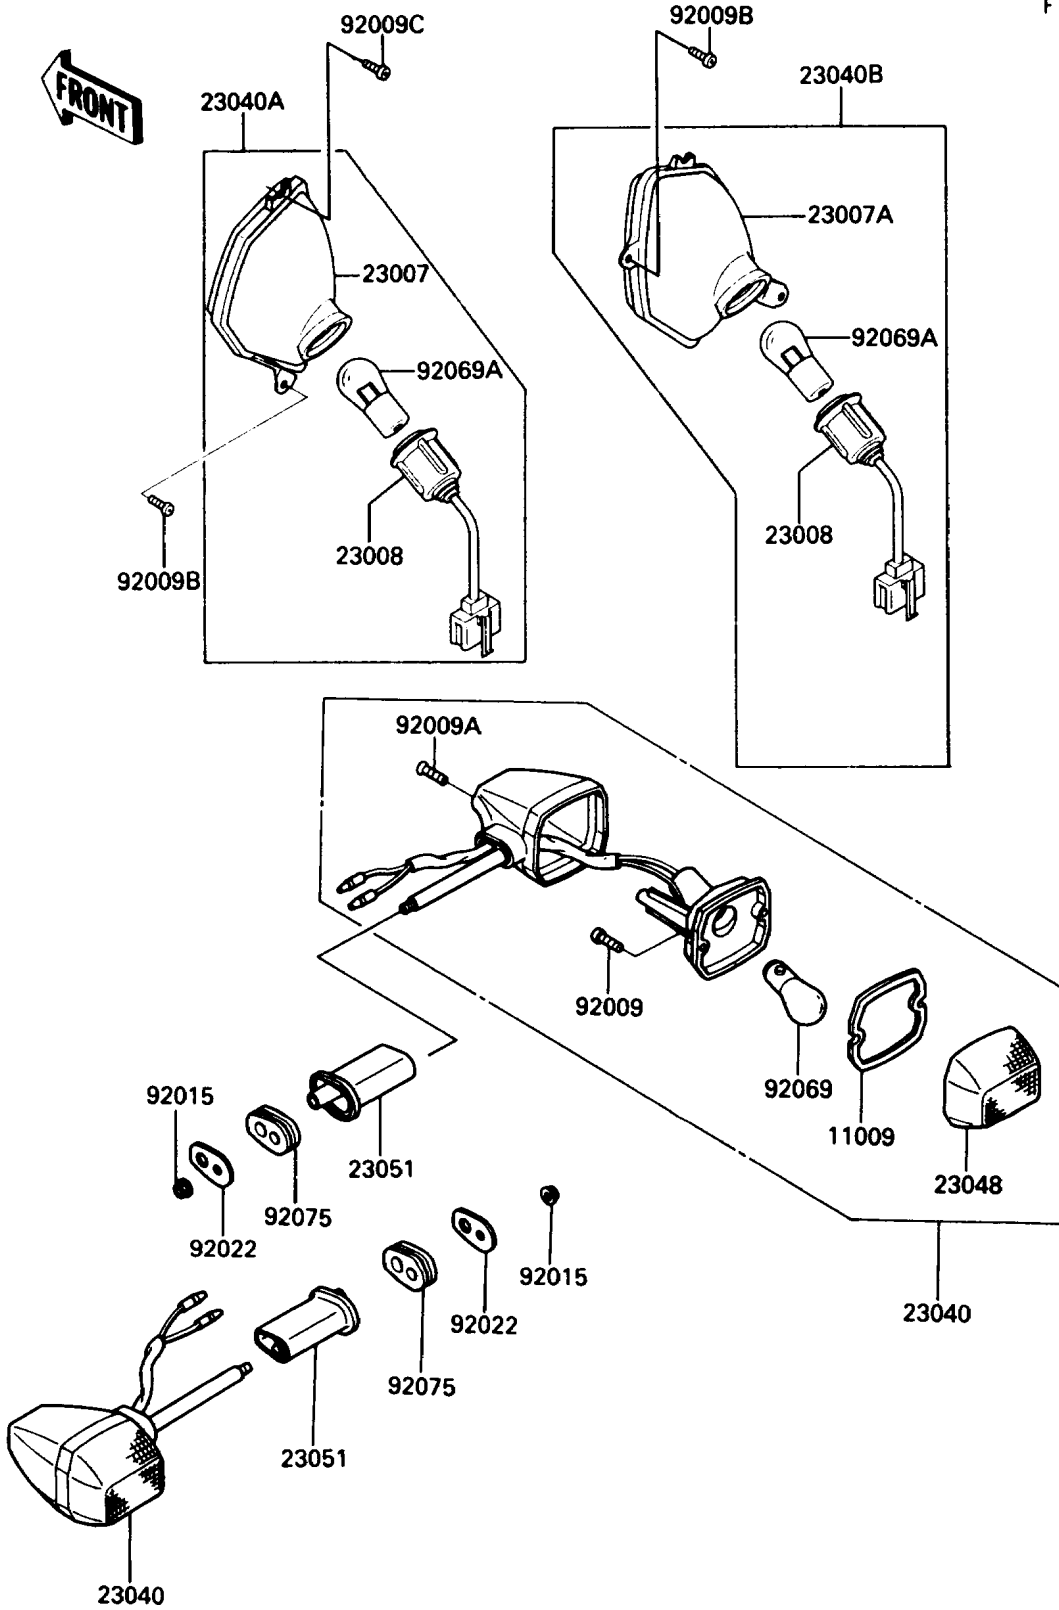

1989 Concours (Canada Only) PARTS DIAGRAM

Turn Signal

F 2730

1989 Concours (Canada Only) PARTS LIST

Turn Signal

ITEM NAME	PART NUMBER	QUANTITY
GASKET,SIGNAL LAMP (Ref # 11009)	11009-1402	2
LENS-COMP,SIGNAL LAMP,FR,LH (Ref # 23007)	23007-1142	1
LENS-COMP,SIGNAL LAMP,FR,RH (Ref # 23007A)	23007-1143	1
SOCKET-ASSY,SIGNAL LAMP,FR (Ref # 23008)	23008-1299	2
LAMP-SIGNAL,RR (Ref # 23040)	23040-1108	2
LAMP-SIGNAL,FR,LH (Ref # 23040A)	23040-1136	1
LAMP-SIGNAL,FR,RH (Ref # 23040B)	23040-1137	1
LENS-SIGNAL LAMP (Ref # 23048)	23048-1054	2
BRACKET-SIGNAL LAMP (Ref # 23051)	23051-1165	2
SCREW,TAPPING,3X16 (Ref # 92009)	92009-1115	4
SCREW,TAPPING,4X20 (Ref # 92009A)	92009-1304	2
SCREW,4X18 (Ref # 92009B)	92009-1355	4
SCREW,TAPPING,4X12 (Ref # 92009C)	92009-1444	2
NUT,FLANGED,6MM (Ref # 92015)	92015-1193	2
WASHER,SIGNAL LAMP (Ref # 92022)	92022-1672	2
BULB,12V 32CP(23W) (Ref # 92069)	92069-055	2
BULB,12V 32/3CP(23/8W) (Ref # 92069A)	92069-060	2
DAMPER,SIGNAL LAMP (Ref # 92075)	92075-1698	2