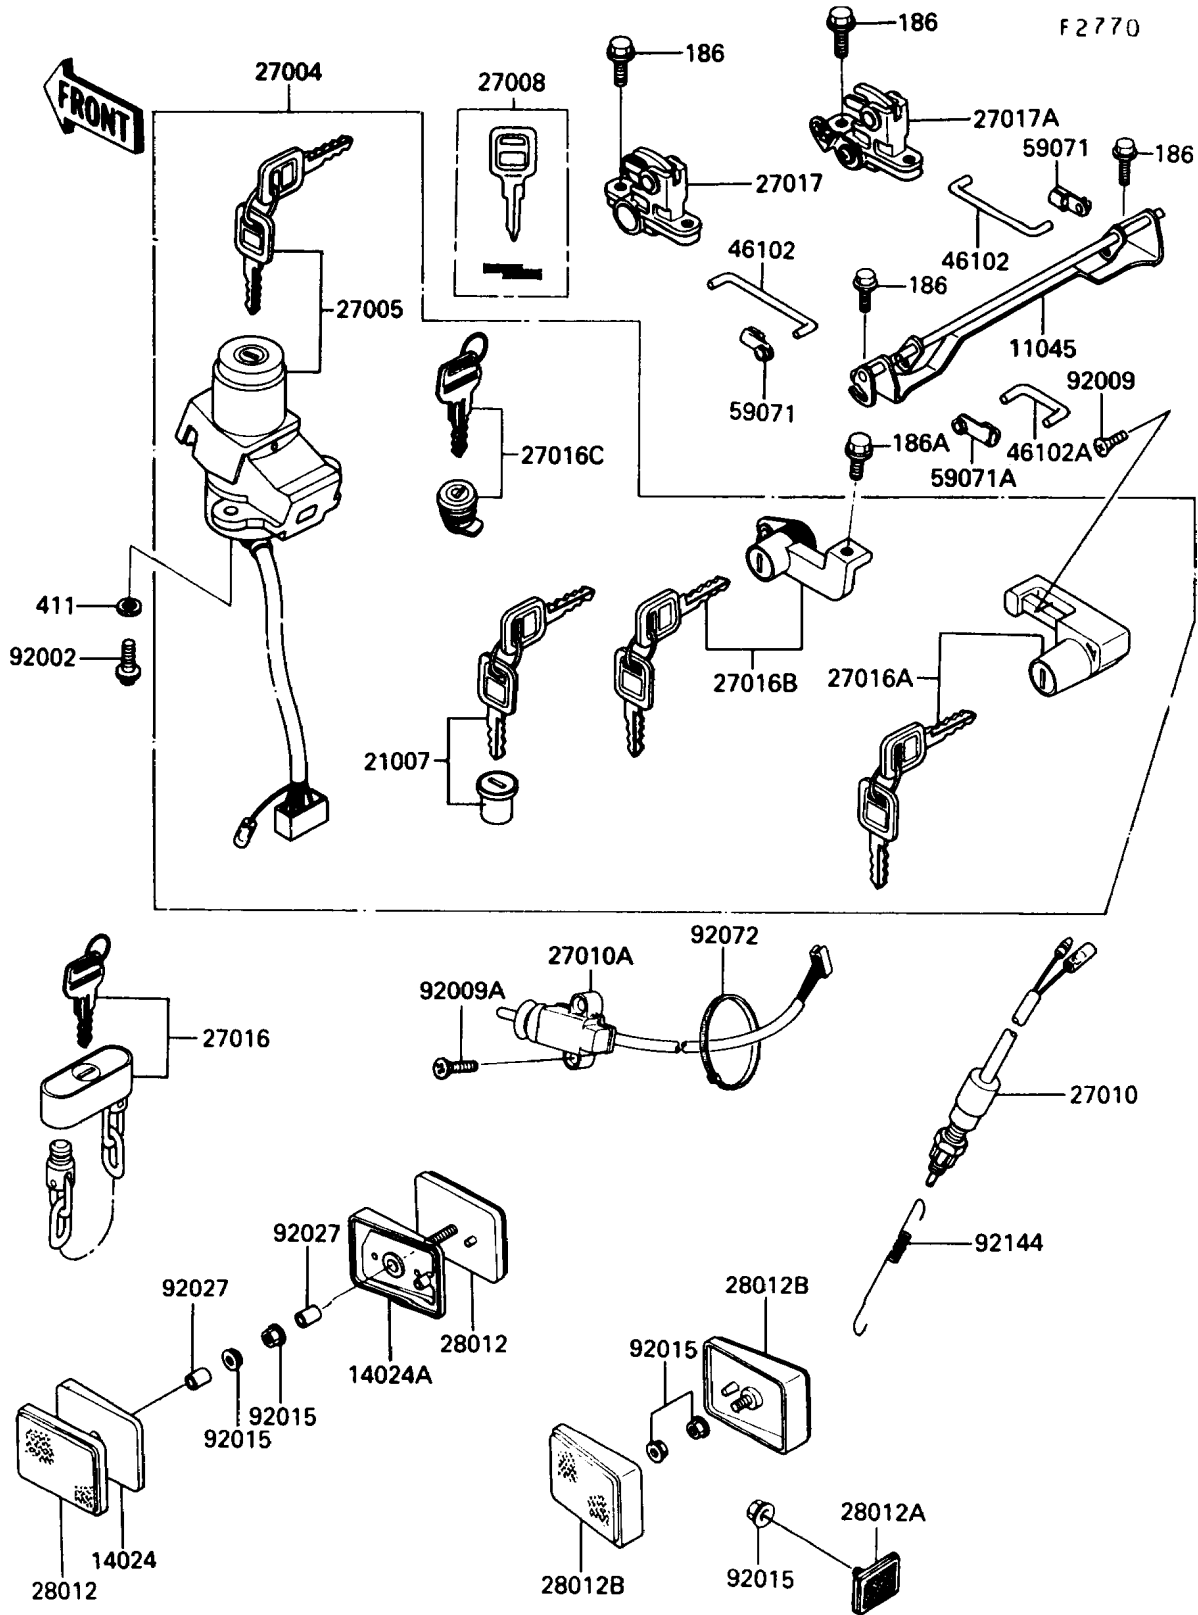

# 1989 Concours (Canada Only) PARTS DIAGRAM

# 1989 Concours (Canada Only) PARTS LIST

## Ignition Switch

ITEM NAME	PART NUMBER	QUANTITY
BRACKET,SEAT LOCK (Ref # 11045)	11045-1544	1
COVER,REFLECTOR,FR (Ref # 14024)	14025-1886	1
COVER,REFLECTOR,FR (Ref # 14024A)	14025-1887	1
ROTOR,LOCK,TANK CAP (Ref # 21007)	21007-5017	1
SWITCH-ASSY (Ref # 27004)	27004-5312	1
SWITCH-ASSY-IGNITION (Ref # 27005)	27005-5064	1
KEY-LOCK,BLANK (Ref # 27008)	27008-1103	1
SWITCH,REAR BRAKE (Ref # 27010)	27010-1019	1
SWITCH,SIDE STAND (Ref # 27010A)	27010-1220	1
LOCK-ASSY,WHEEL (Ref # 27016)	27016-1051	1
LOCK-ASSY,HELMET (Ref # 27016A)	27016-5111	2
LOCK-ASSY,SEAT (Ref # 27016B)	27016-5112	1
LOCK-ASSY,FAIRING POCKET (Ref # 27016C)	27016-5125	1
LOCK,SEAT,LH (Ref # 27017)	27017-1112	1
LOCK,SEAT,RH (Ref # 27017A)	27017-1113	1
REFLECTOR-REFLEX,FR (Ref # 28012)	28012-1052	2
REFLECTOR-REFLEX,RR (Ref # 28012A)	28012-1054	1
REFLECTOR-REFLEX,RR (Ref # 28012B)	28012-1056	2
ROD,SEAT LOCK,FR (Ref # 46102)	46102-1187	2
ROD,SEAT LOCK,RR (Ref # 46102A)	46102-1188	1
JOINT (Ref # 59071)	59071-1103	2
JOINT (Ref # 59071A)	59071-1125	1
BOLT,TORX,6X16 (Ref # 92002)	92002-1333	2
SCREW,5X12 (Ref # 92009)	92009-1401	2
SCREW,5X20 (Ref # 92009A)	92009-1459	2
NUT,FLANGED,5MM (Ref # 92015)	92015-1259	5
COLLAR,5X8X14.5 (Ref # 92027)	92027-1789	2
BAND,L=185 (Ref # 92072)	92072-1195	1
SPRING,BRAKE LAMP SWITCH (Ref # 92144)	92081-1990	1

## Ignition Switch

ITEM NAME	PART NUMBER	QUANTITY
BOLT-UPSET-WP (Ref # 186)	186C0614	4
BOLT-UPSET-WP (Ref # 186A)	186C0616	1
WASHER-PLAIN,6MM (Ref # 411)	411E0600	2