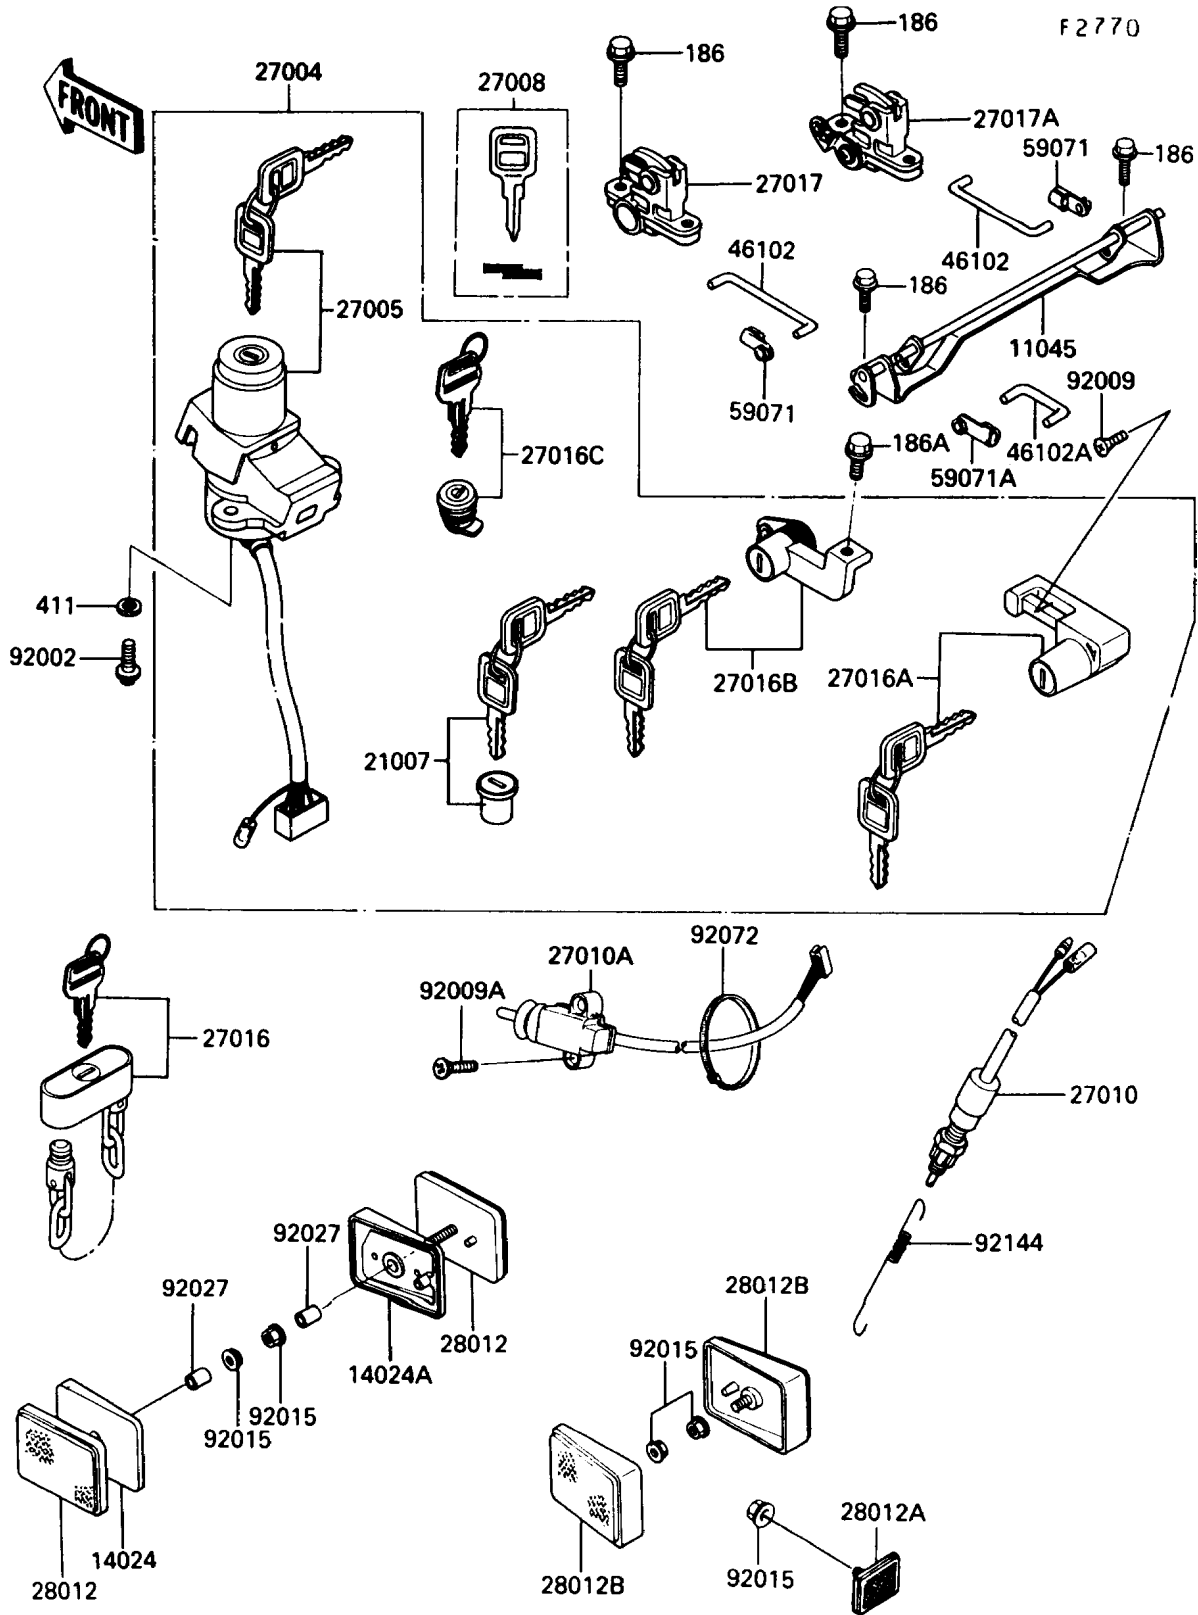

1991 Concours PARTS DIAGRAM

Ignition Switch

1991 Concours PARTS LIST

Ignition Switch

ITEM NAME	PART NUMBER	QUANTITY
BRACKET,SEAT LOCK (Ref # 11045)	11045-1544	1
COVER,REFLECTOR,FR (Ref # 14024)	14025-1886	1
COVER,REFLECTOR,FR (Ref # 14024A)	14025-1887	1
ROTOR,LOCK,TANK CAP (Ref # 21007)	21007-5017	1
SWITCH-ASSY (Ref # 27004)	27004-5312	1
SWITCH-ASSY-IGNITION (Ref # 27005)	27005-5064	1
KEY-LOCK,BLANK (Ref # 27008)	27008-1103	1
SWITCH,REAR BRAKE (Ref # 27010)	27010-1019	1
SWITCH,SIDE STAND (Ref # 27010A)	27010-1220	1
LOCK-ASSY,WHEEL (Ref # 27016)	27016-1051	1
LOCK-ASSY,HELMET (Ref # 27016A)	27016-5111	2
LOCK-ASSY,SEAT (Ref # 27016B)	27016-5112	1
LOCK-ASSY,FAIRING POCKET (Ref # 27016C)	27016-5125	1
LOCK,SEAT,LH (Ref # 27017)	27017-1112	1
LOCK,SEAT,RH (Ref # 27017A)	27017-1113	1
REFLECTOR-REFLEX,FR (Ref # 28012)	28012-1052	2
REFLECTOR-REFLEX,RR (Ref # 28012A)	28012-1054	1
REFLECTOR-REFLEX,RR (Ref # 28012B)	28012-1056	2
ROD,SEAT LOCK,FR (Ref # 46102)	46102-1187	2
ROD,SEAT LOCK,RR (Ref # 46102A)	46102-1188	1
JOINT (Ref # 59071)	59071-1103	2
JOINT (Ref # 59071A)	59071-1125	1
BOLT,TORX,6X16 (Ref # 92002)	92002-1333	2
SCREW,5X12 (Ref # 92009)	92009-1401	2
SCREW,5X20 (Ref # 92009A)	92009-1459	2
NUT,FLANGED,5MM (Ref # 92015)	92015-1259	5
COLLAR,5X8X14.5 (Ref # 92027)	92027-1789	2
BAND,L=185 (Ref # 92072)	92072-1195	1
SPRING,BRAKE LAMP SWITCH (Ref # 92144)	92081-1990	1

1991 Concours PARTS LIST

Ignition Switch

ITEM NAME	PART NUMBER	QUANTITY
BOLT-UPSET-WP (Ref # 186)	186C0614	4
BOLT-UPSET-WP (Ref # 186A)	186C0616	1
WASHER-PLAIN,6MM (Ref # 411)	411E0600	2